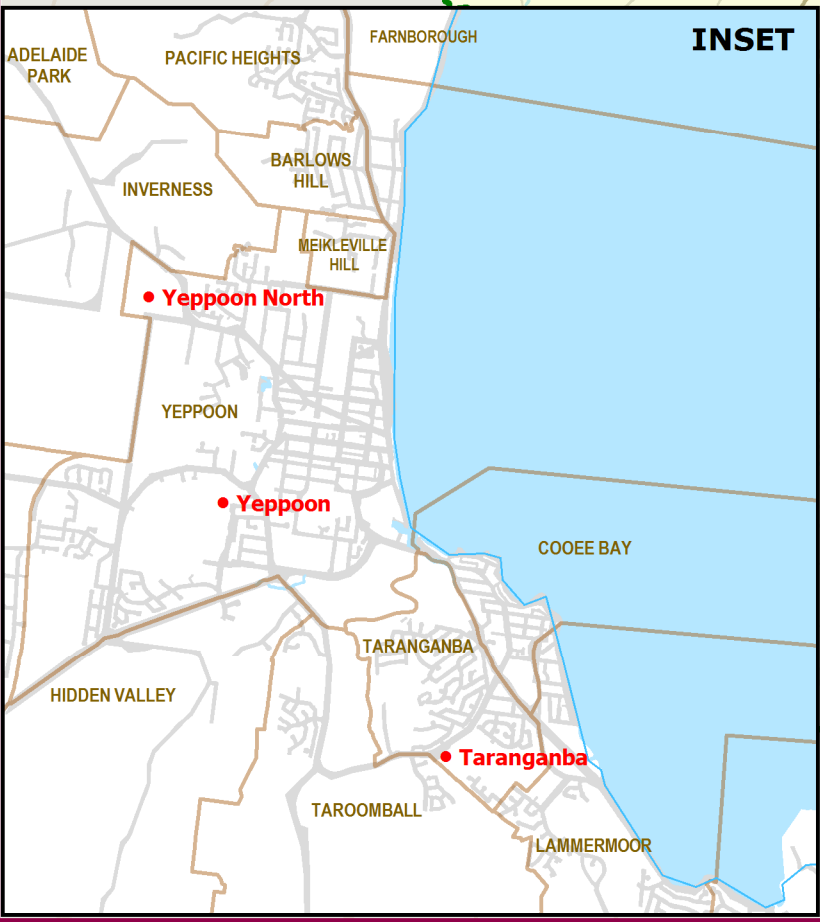

LEGEND

- Livingstone De-amalgamation Area
- Local Government Boundary
- Locality
- Polling Booth
- Affected Council Rockhampton Regional
- Adjacent Councils

While every care is taken to ensure the accuracy of this data, the Electoral Commission of Queensland (ECQ) makes no representations or warranties about its accuracy, reliability, completeness or suitability for any particular purpose and disclaims all responsibility and all ability (including, without limitation, liability in negligence) for all expenses, losses, damages (including indirect and consequential damage) and cost which might be incurred as a result of the data being inaccurate or incomplete in any way and for any reason.

This map has been produced by the ECQ as a guide to show the location of the Proposed De-amalgamation Area and Polling Booth locations.

© Electoral Commission of Queensland 2013
 © The State of Queensland - 2013
 Department of Environment and Resource Management