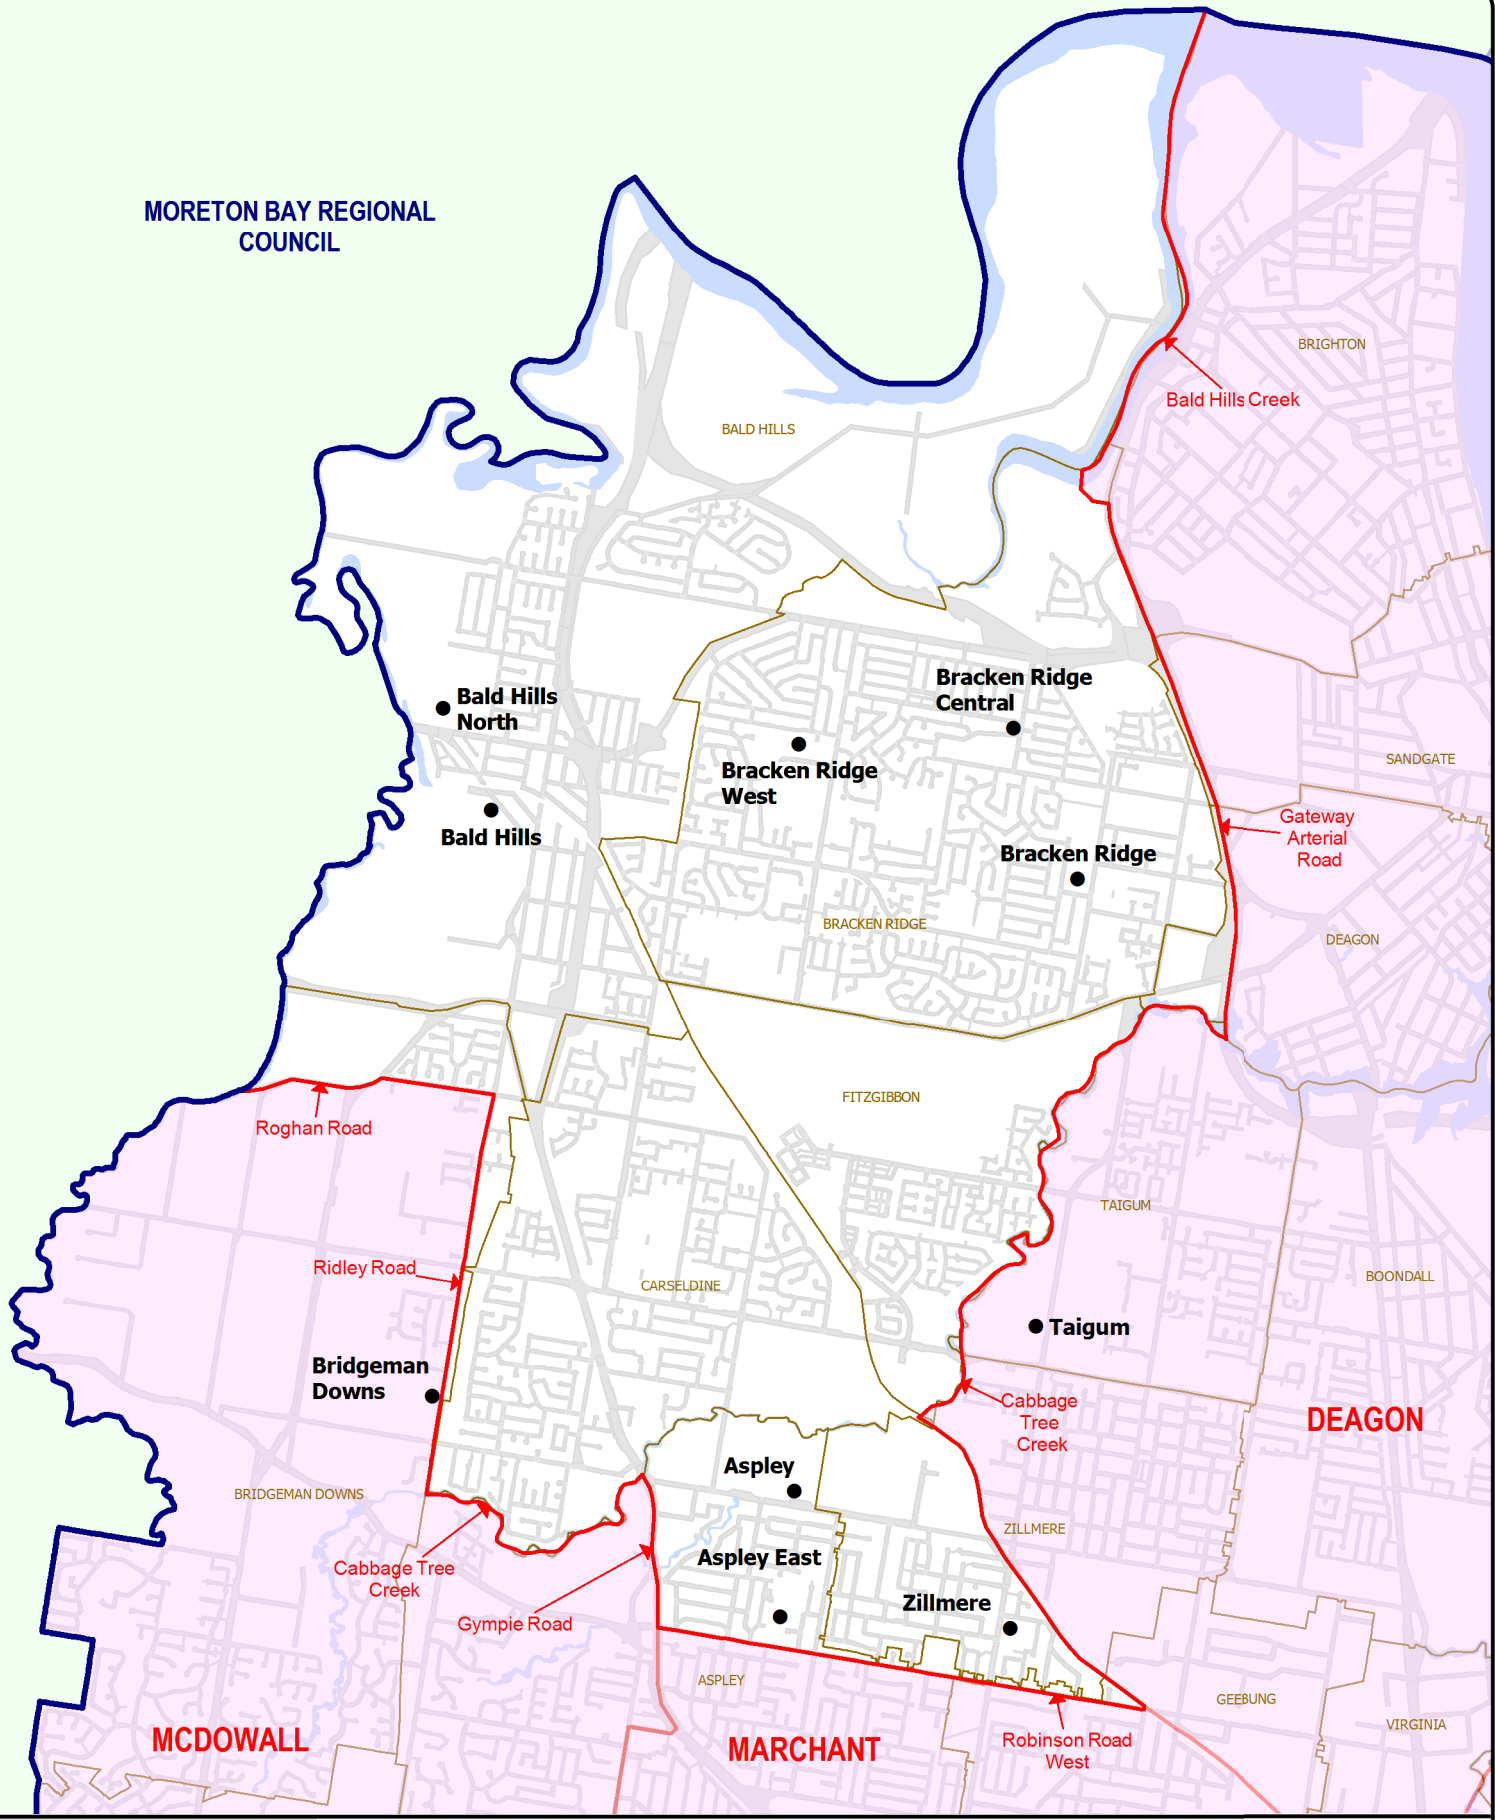

MORETON BAY REGIONAL COUNCIL

QUADRENNIAL ELECTION 2012
Polling Booth Location Map
BRISBANE CITY COUNCIL
BRACKEN RIDGE

OPTIONAL PREFERENTIAL VOTING ATTENDANCE BALLOT
Polling Booths: 11
Electors : 26,612
Close of Roll: 25 February 2012

LEGEND
 Polling Booth ● **Booth Name**
 Council Boundary — **COUNCIL NAME**
 Division Boundary — **WARD NAME**
 Adjacent Area — **OR**

DISCLAIMER

While every care is taken to ensure the accuracy of this data, the Electoral Commission of Queensland (ECQ) makes no representations or warranties about its accuracy, reliability, completeness or suitability for any particular purpose and disclaims all responsibility and all ability (including, without limitation, liability in negligence) for all expenses, losses, damages (including indirect and consequential damage) and cost which might be incurred as a result of the data being inaccurate or incomplete in any way and for any reason. This map has been produced by the ECQ as a guide to show the location of the Local Area Electoral Boundaries and Polling Booth locations.

It is not an official map of Local Area Electoral Boundaries. Official maps of Local Area Electoral Boundaries are available from SmartMap, Department of Environment and Resource Management, Woolloongabba.