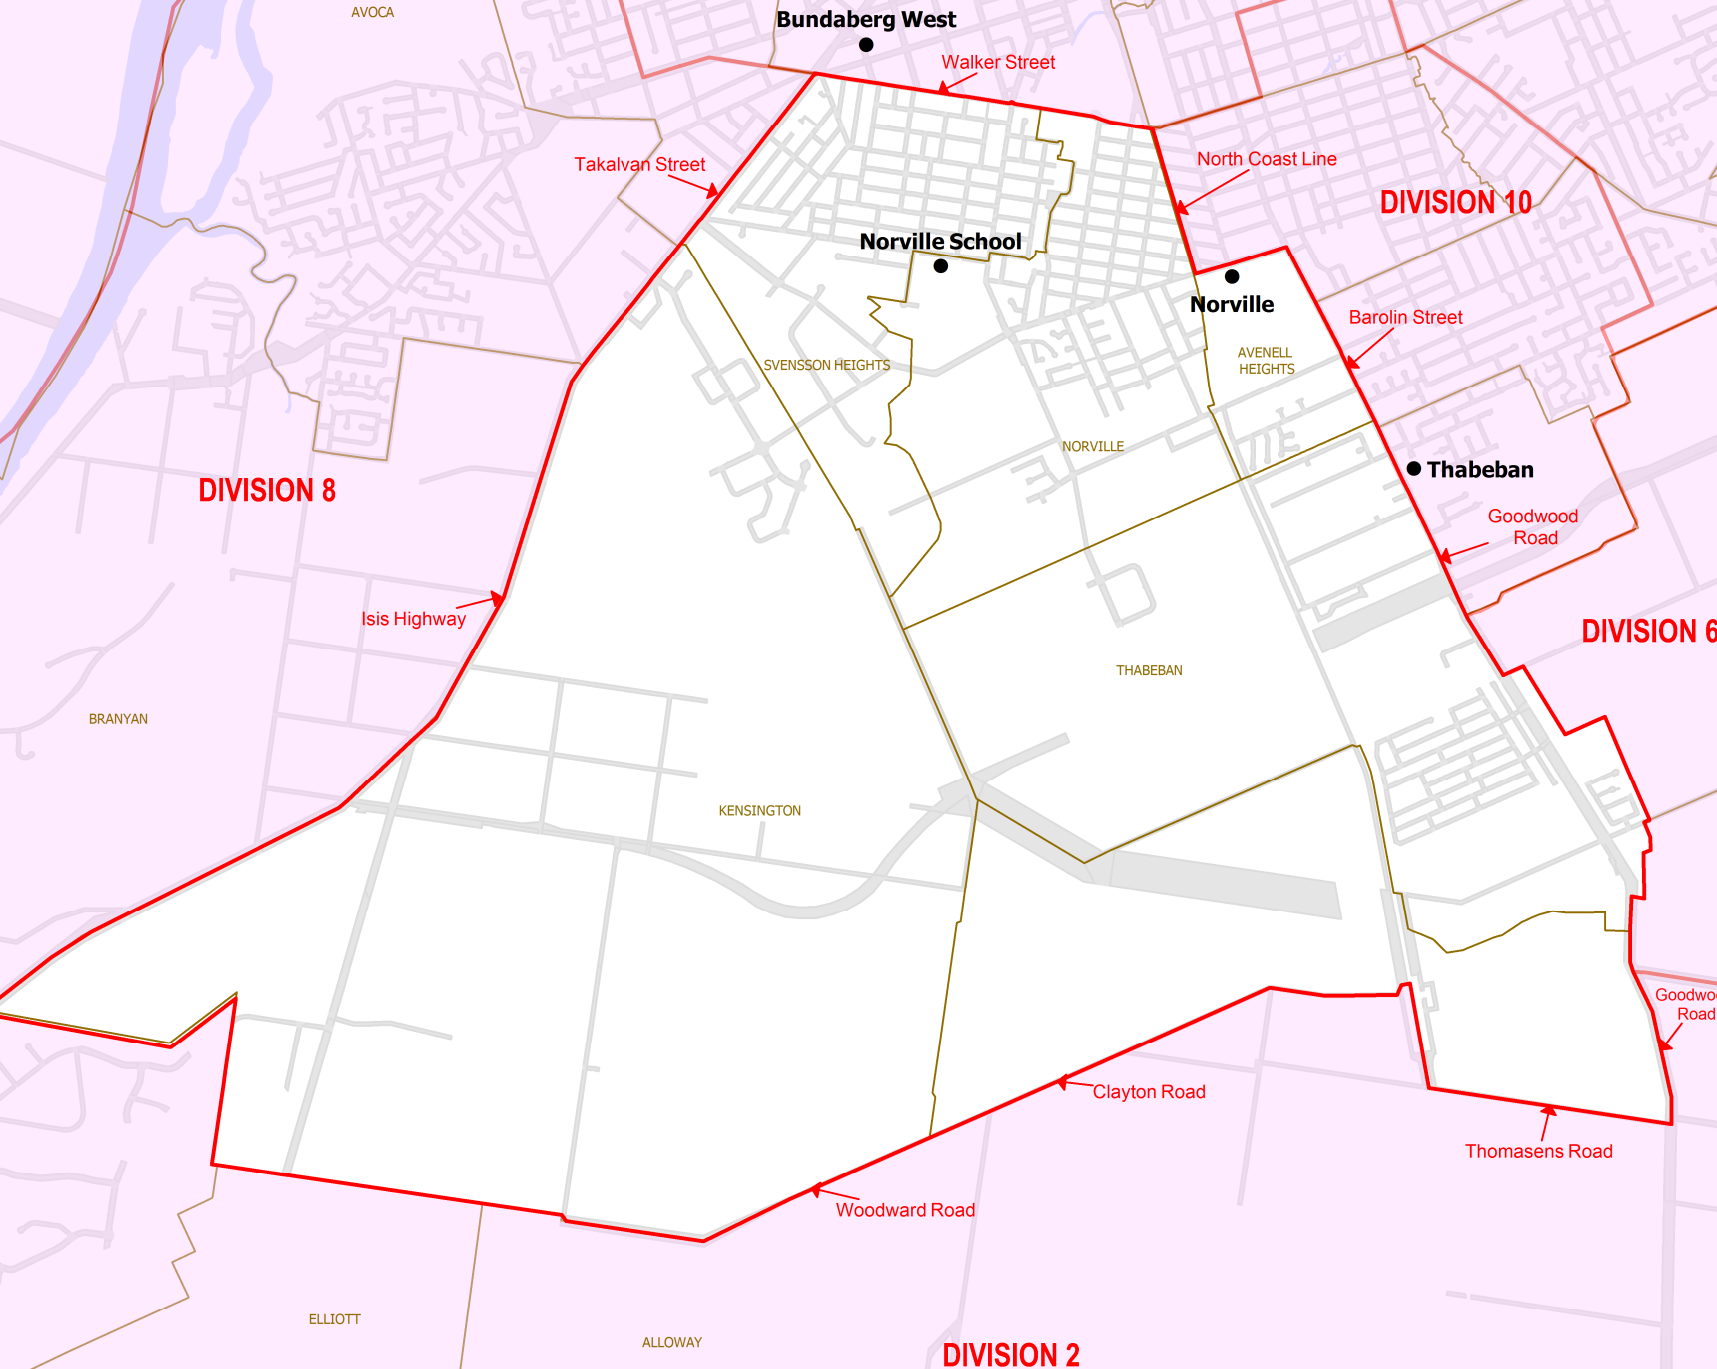

DIVISION 1

DIVISION 4

DIVISION 9

QUADRENNIAL ELECTION 2012

Polling Booth Location Map BUNDABERG REGIONAL COUNCIL DIVISION 7

OPTIONAL PREFERENTIAL VOTING ATTENDANCE BALLOT

Polling Booths: 4
Electors : 6,354
Close of Roll: 25 February 2012

LEGEND

- **Booth Name**
 - **Council Boundary**
 - **Division Boundary**
 - **Adjacent Area**
- COUNCIL NAME**
or
DIVISION NUMBER

LOCALITY MAP

DISCLAIMER

While every care is taken to ensure the accuracy of this data, the Electoral Commission of Queensland (ECQ) makes no representations or warranties about its accuracy, reliability, completeness or suitability for any particular purpose and disclaims all responsibility and all liability (including, without limitation, liability in negligence) for all expenses, losses, damages (including indirect and consequential damage) and cost which might be incurred as a result of the data being inaccurate or incomplete in any way and for any reason.

This map has been produced by the ECQ as a guide to show the location of the Local Area Electoral Boundaries and Polling Booth locations.

It is not an official map of Local Area Electoral Boundaries. Official maps of Local Area Electoral Boundaries are available from SmartMap, Department of Environment and Resource Management, Woolloongabba.