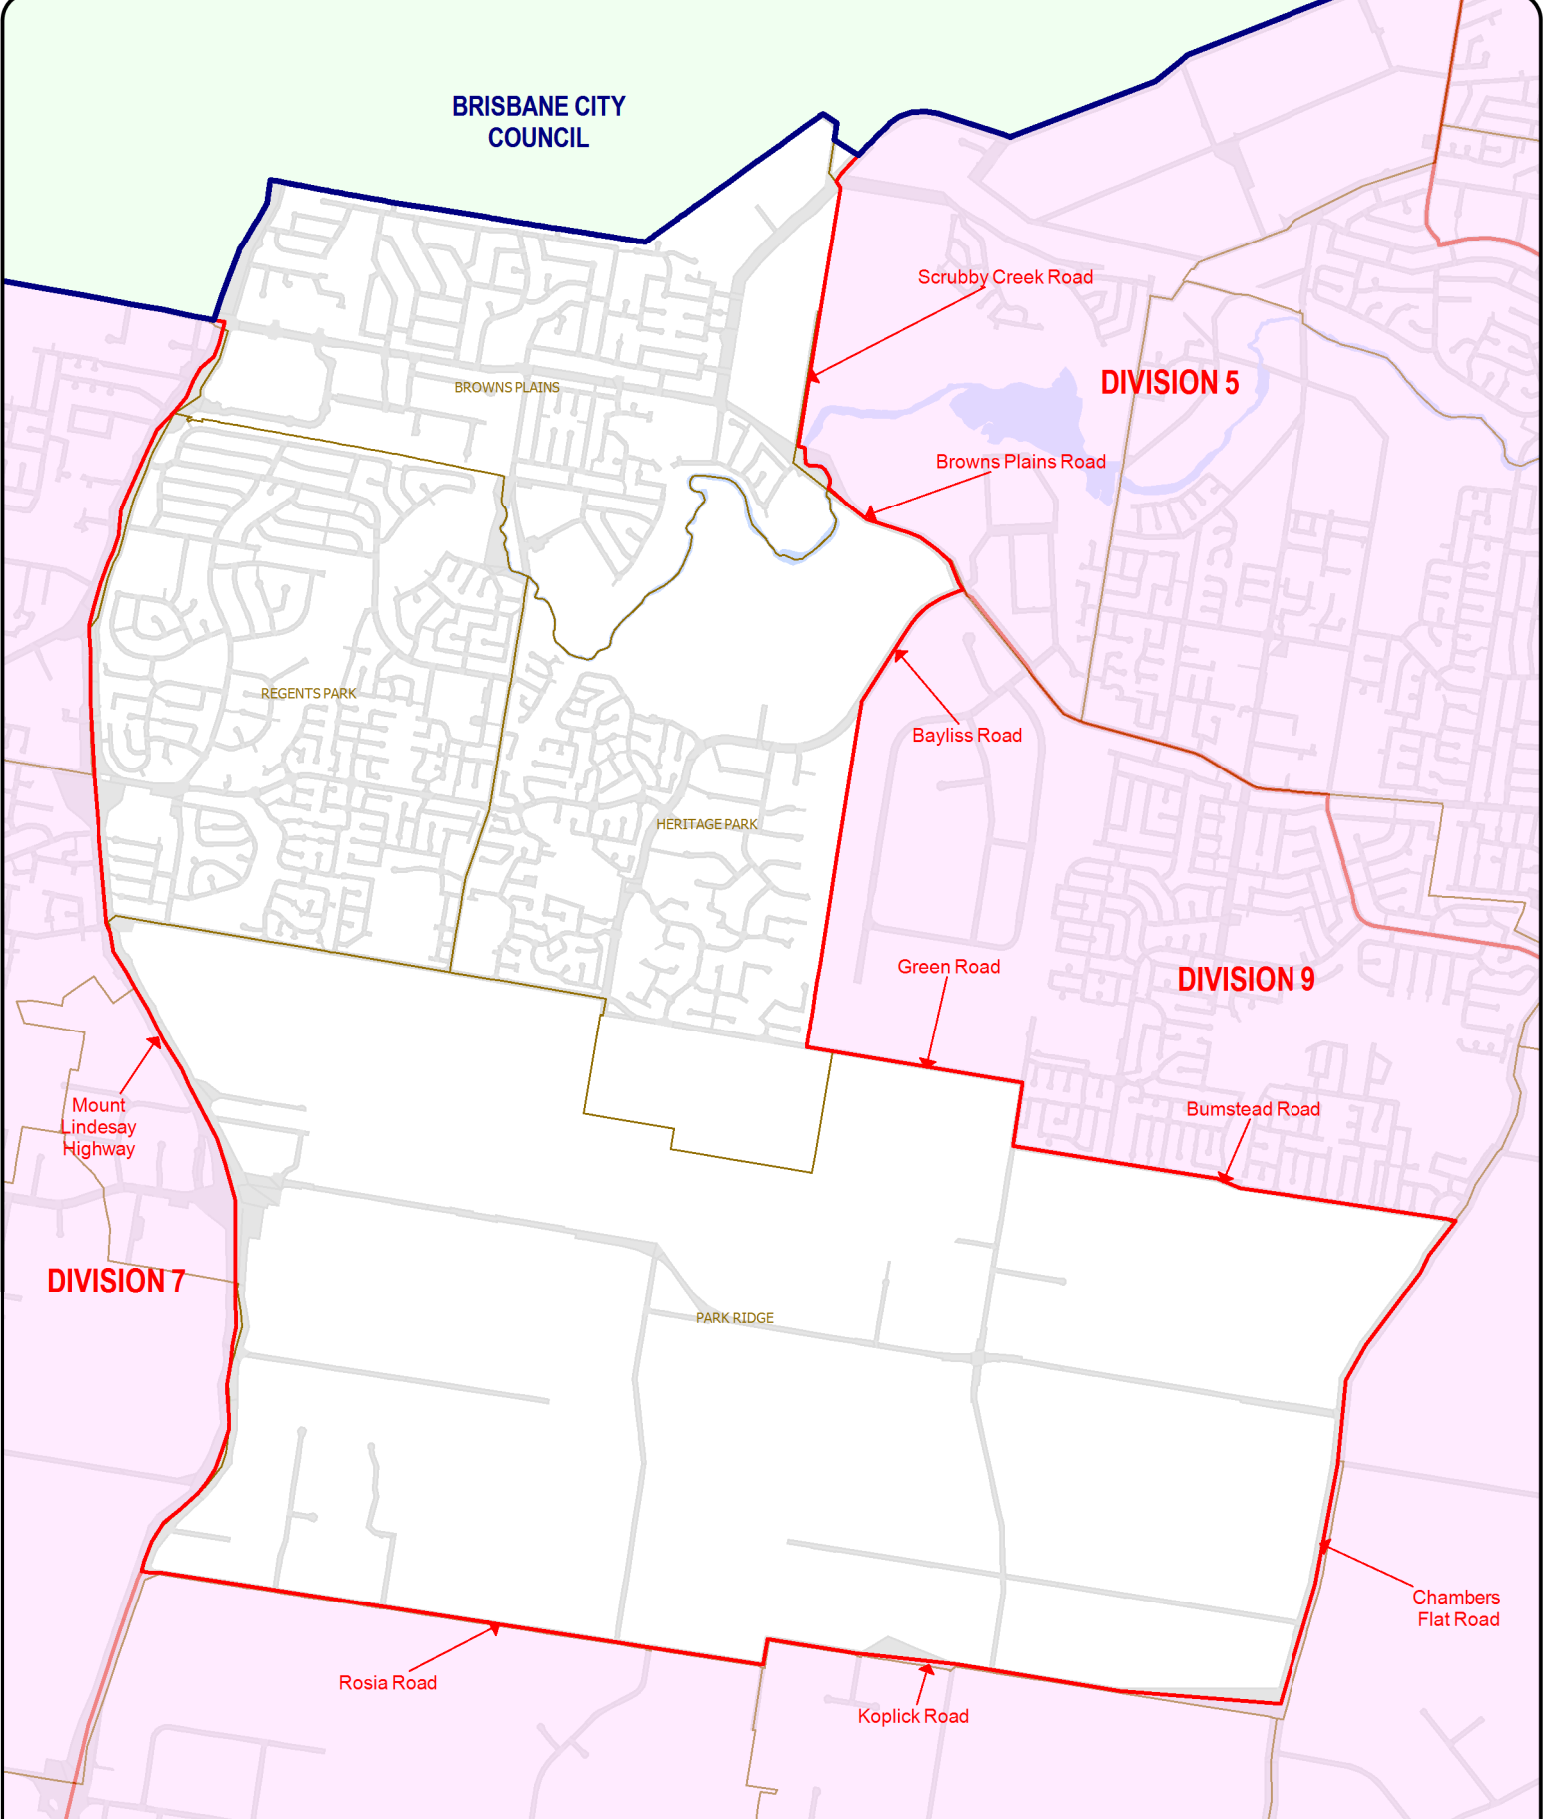

BRISBANE CITY COUNCIL

QUADRENNIAL ELECTION 2012
Polling Booth Location Map
LOGAN CITY COUNCIL
DIVISION 8

OPTIONAL PREFERENTIAL VOTING ATTENDANCE BALLOT

Polling Booths: Uncontested
Electors : 13,359
Close of Roll: 25 February 2012

LEGEND

- Polling Booth ● **Booth Name**
- Council Boundary ——— **COUNCIL NAME**
- Division Boundary ——— **OR**
- Adjacent Area **DIVISION NUMBER**

LOCALITY MAP

DISCLAIMER

While every care is taken to ensure the accuracy of this data, the Electoral Commission of Queensland (ECQ) makes no representations or warranties about its accuracy, reliability, completeness or suitability for any particular purpose and disclaims all responsibility for all expenses, losses, damages (including indirect and consequential damage) and cost which might be incurred as a result of the data being inaccurate or incomplete in any way and for any reason. This map has been produced by the ECQ as a guide to show the location of the Local Area Electoral Boundaries and Polling Booth locations. It is not an official map of Local Area Electoral Boundaries. Official maps of Local Area Electoral Boundaries are available from SmartMap, Department of Environment and Resource Management, Woolloongabba.