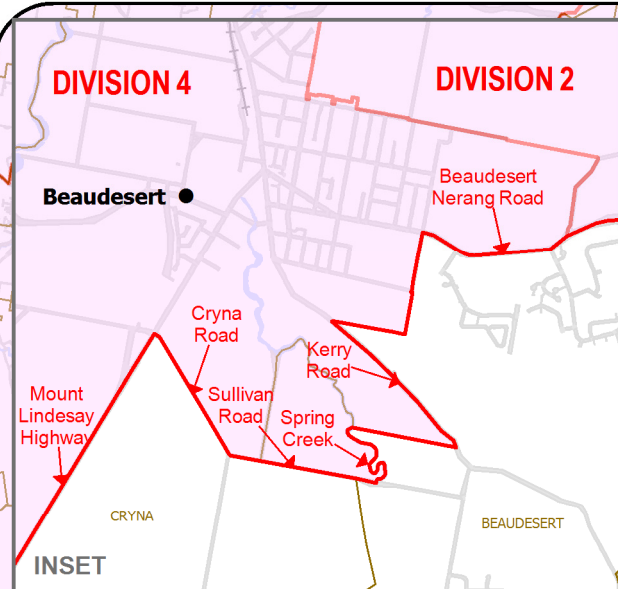

DISCLAIMER

While every care is taken to ensure the accuracy of this data, the Electoral Commission of Queensland (ECQ) makes no representations or warranties about its accuracy, reliability, completeness or suitability for any particular purpose and disclaims all responsibility and all liability (including, without limitation, liability in negligence) for all expenses, losses, damages (including indirect and consequential damage) and cost which might be incurred as a result of the data being inaccurate or incomplete in any way and for any reason. This map has been produced by the ECQ as a guide to show the location of the Local Area Electoral Boundaries and Polling Booth locations.

It is not an official map of Local Area Electoral Boundaries. Official maps of Local Area Electoral Boundaries are available from SmartMap, Department of Environment and Resource Management, Woolloongabba.

© The State of Queensland - 2012
(Department of Environment and Resource Management)
© Electoral Commission of Queensland 2012