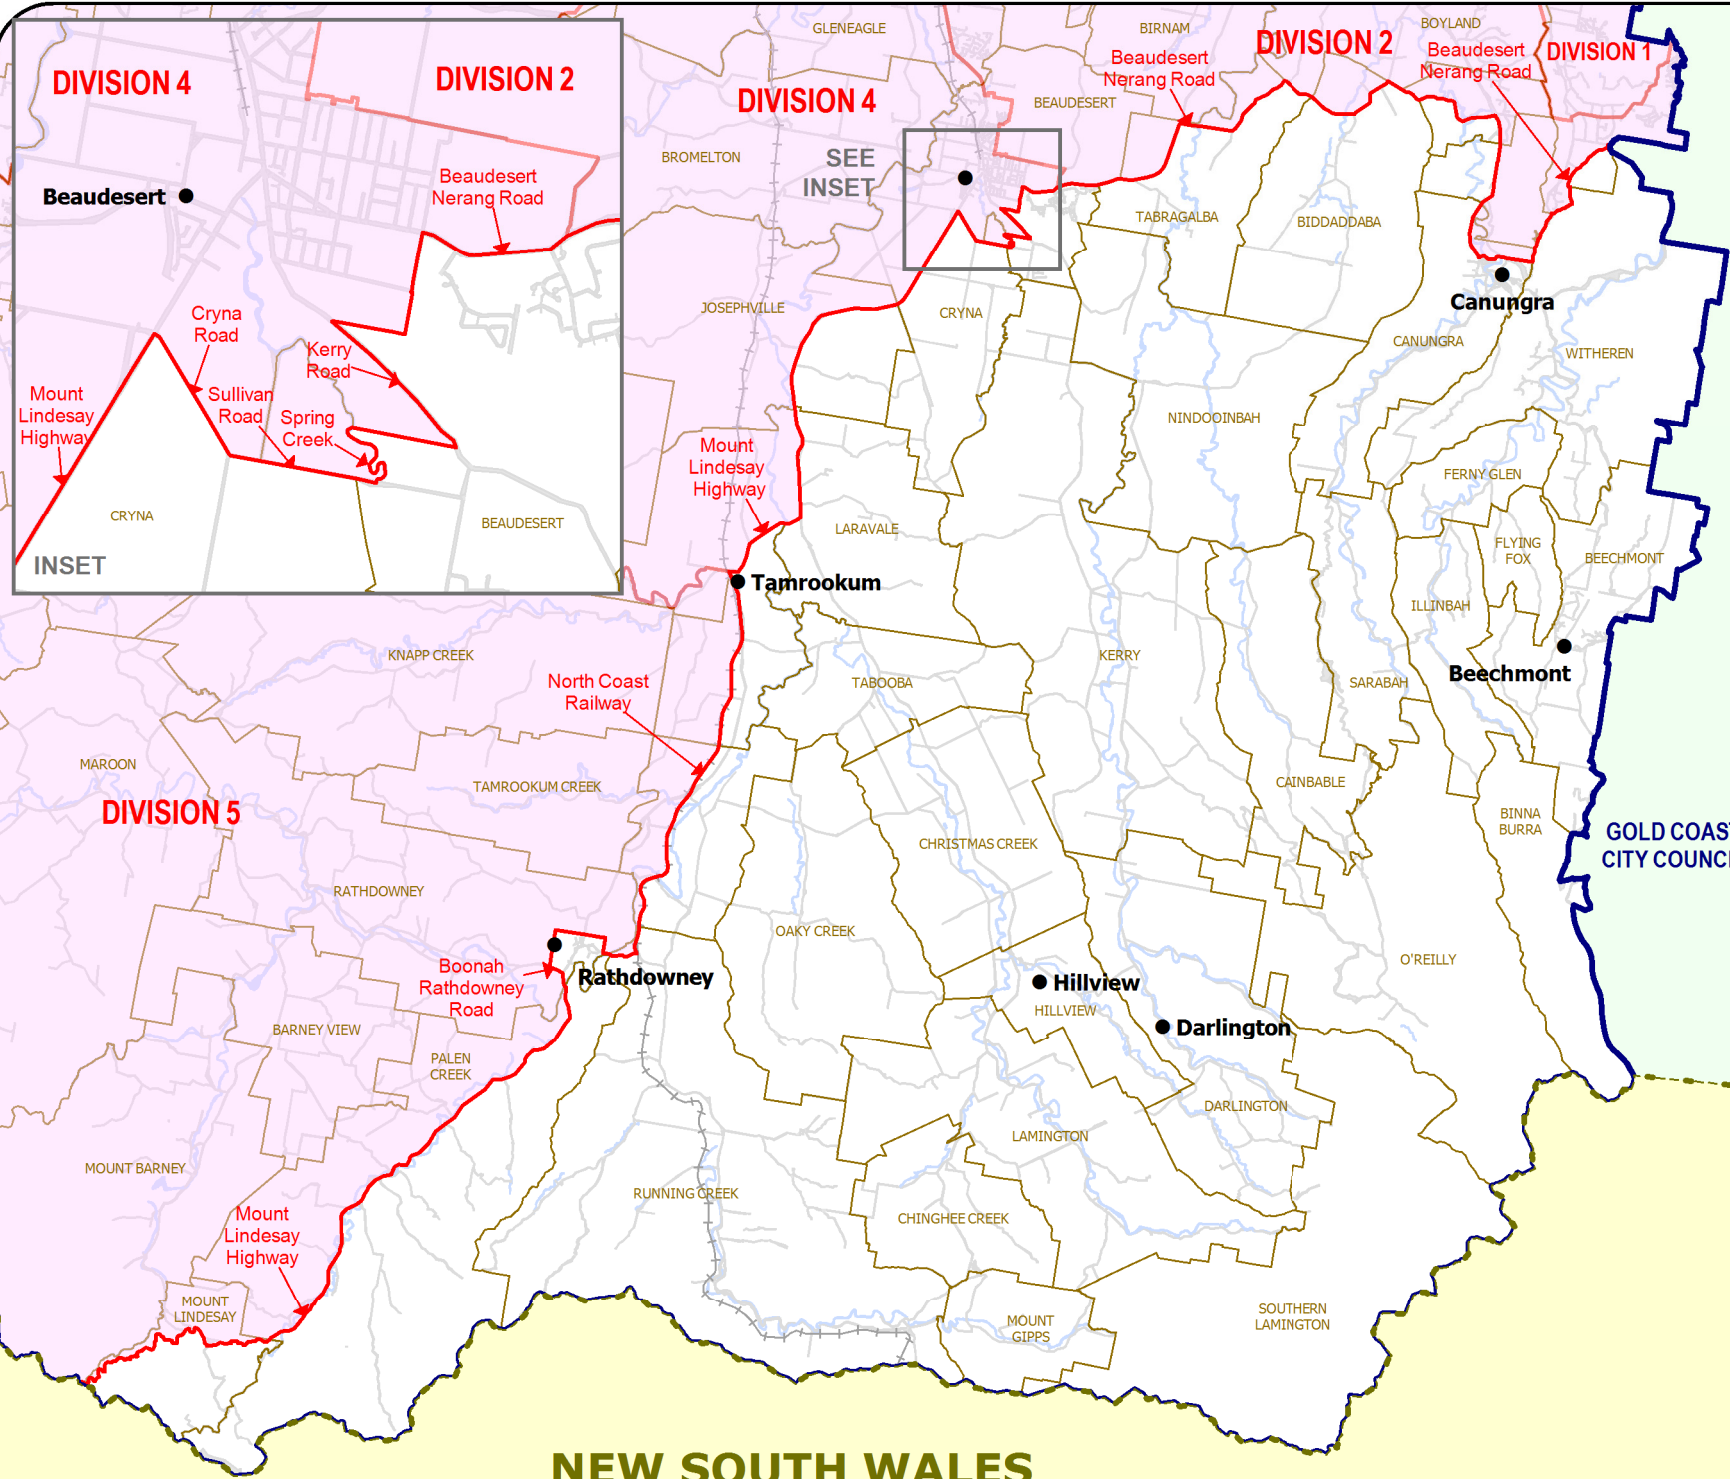

DISCLAIMER

While every care is taken to ensure the accuracy of this data, the Electoral Commission of Queensland (ECQ) makes no representations or warranties about its accuracy, reliability, completeness or suitability for any particular purpose and disclaims all responsibility and all liability (including, without limitation, liability in negligence) for all expenses, losses, damages (including indirect and consequential damage) and cost which might be incurred as a result of the data being inaccurate or incomplete in any way and for any reason. This map has been produced by the ECQ as a guide to show the location of the Local Area Electoral Boundaries and Polling Booth locations.

It is not an official map of Local Area Electoral Boundaries. Official maps of Local Area Electoral Boundaries are available from SmartMap, Department of Environment and Resource Management, Woolloongabba.

© The State of Queensland - 2012
(Department of Environment and Resource Management)
© Electoral Commission of Queensland 2012