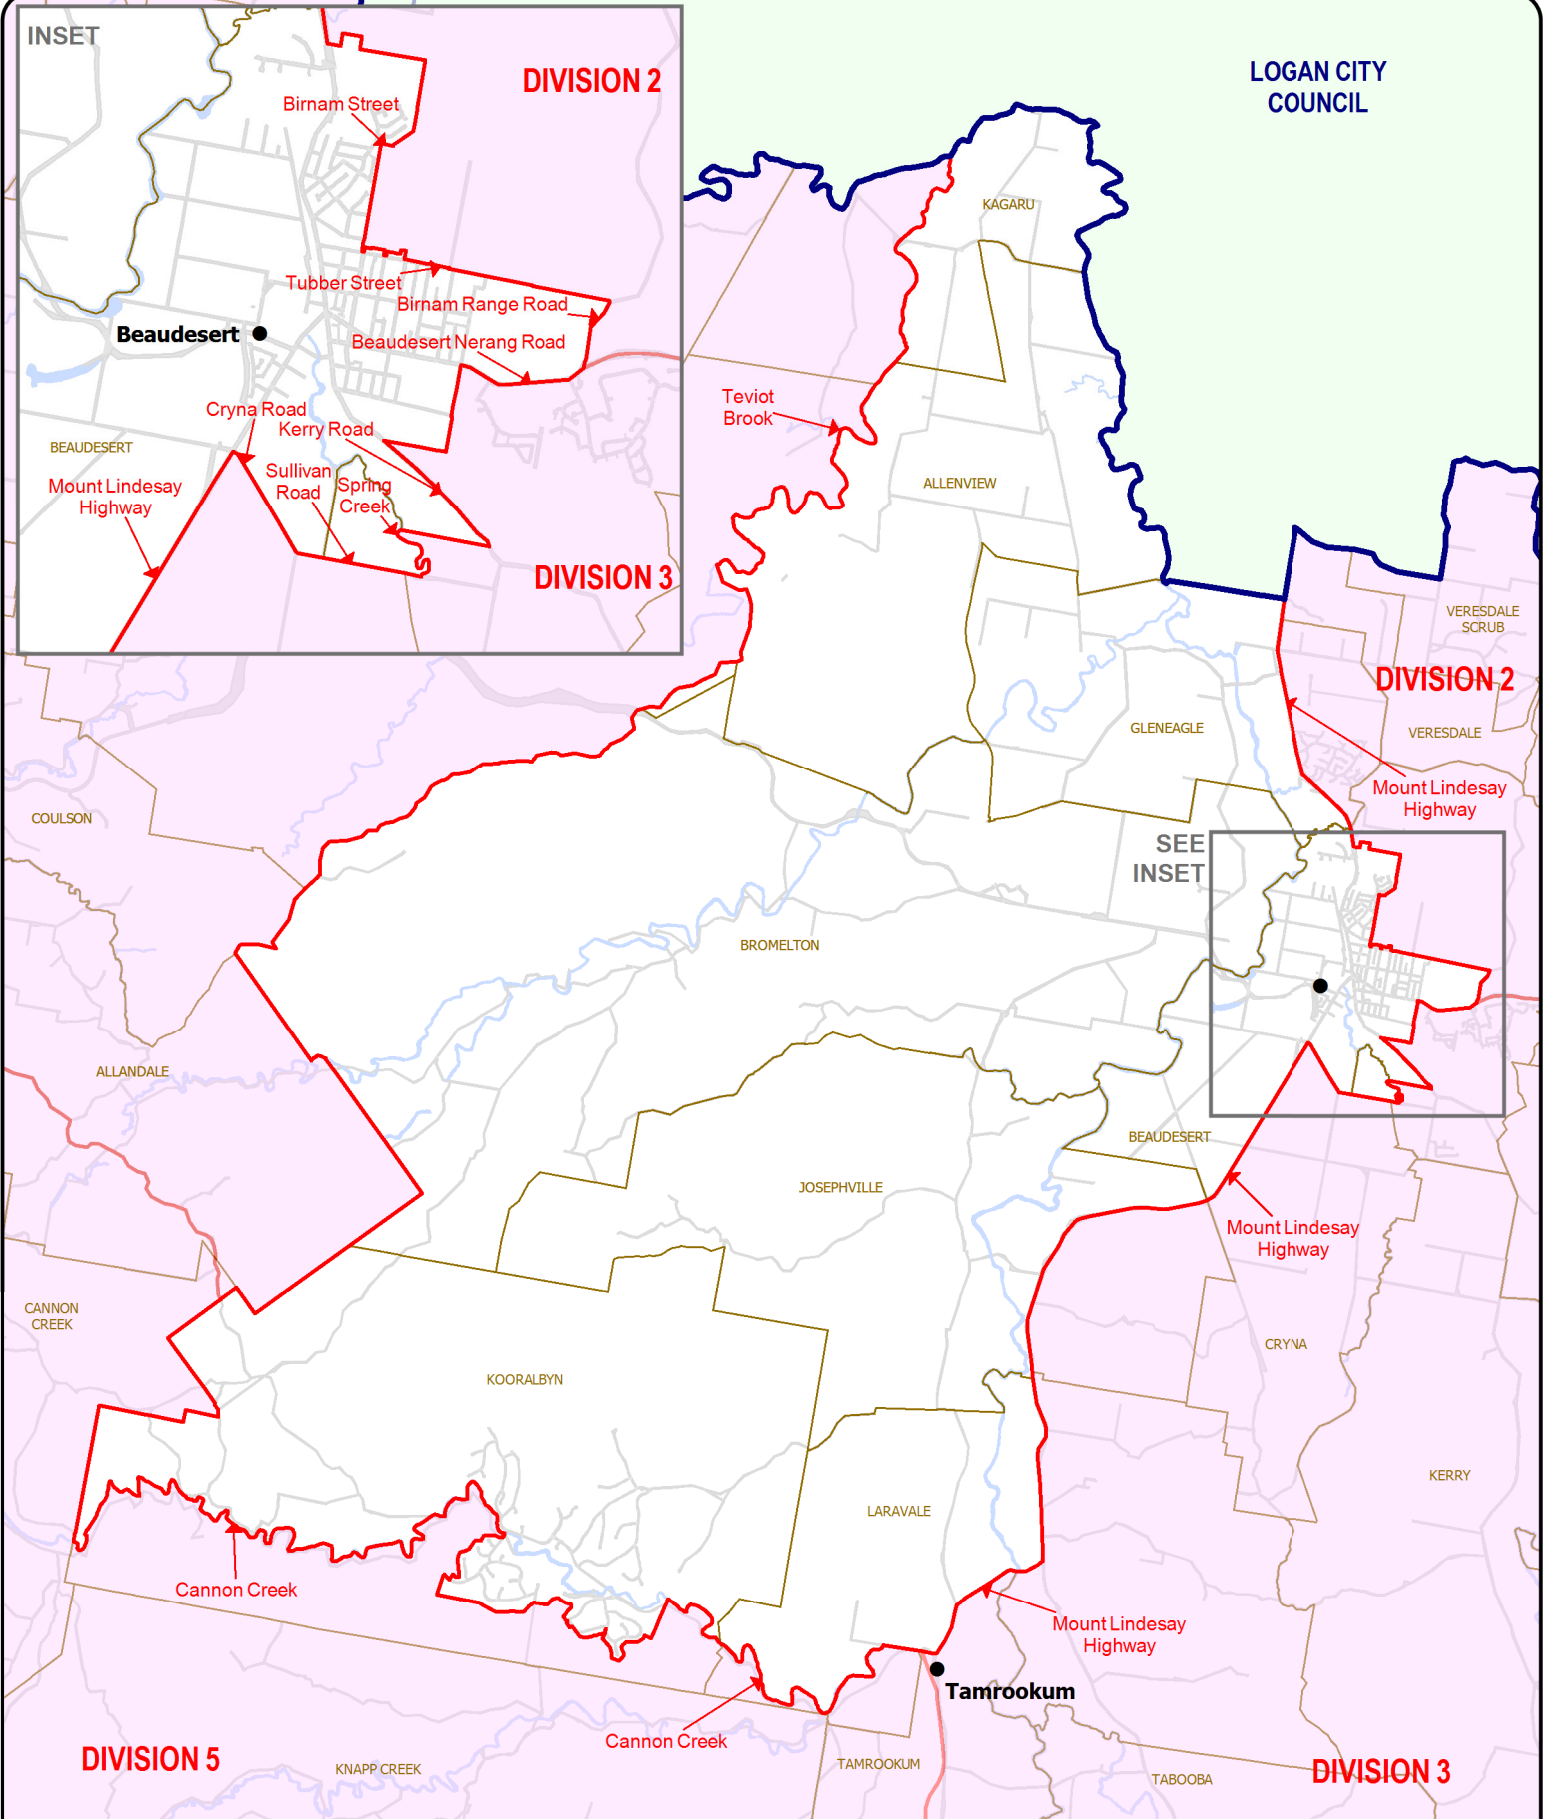

INSET

LOGAN CITY COUNCIL

QUADRENNIAL ELECTION 2012
Polling Booth Location Map
SCENIC RIM
REGIONAL COUNCIL
DIVISION 4

OPTIONAL PREFERENTIAL VOTING ATTENDANCE BALLOT

Polling Booths: 2
Electors : 4,126
Close of Roll: 25 February 2012

LEGEND

- **Booth Name**
- **Council Boundary**
- **Division Boundary**
- **Adjacent Area**
- COUNCIL NAME**
OR
DIVISION NUMBER

LOCALITY MAP

DISCLAIMER

While every care is taken to ensure the accuracy of this data, the Electoral Commission of Queensland (ECQ) makes no representations or warranties about its accuracy, reliability, completeness or suitability for any particular purpose and disclaims all responsibility and all ability (including, without limitation, liability in negligence) for all expenses, losses, damages (including indirect and consequential damage) and cost which might be incurred as a result of the data being inaccurate or incomplete in any way and for any reason. This map has been produced by the ECQ as a guide to show the location of the Local Area Electoral Boundaries and Polling Booth locations. It is not an official map of Local Area Electoral Boundaries. Official maps of Local Area Electoral Boundaries are available from SmartMap, Department of Environment and Resource Management, Woolloongabba.