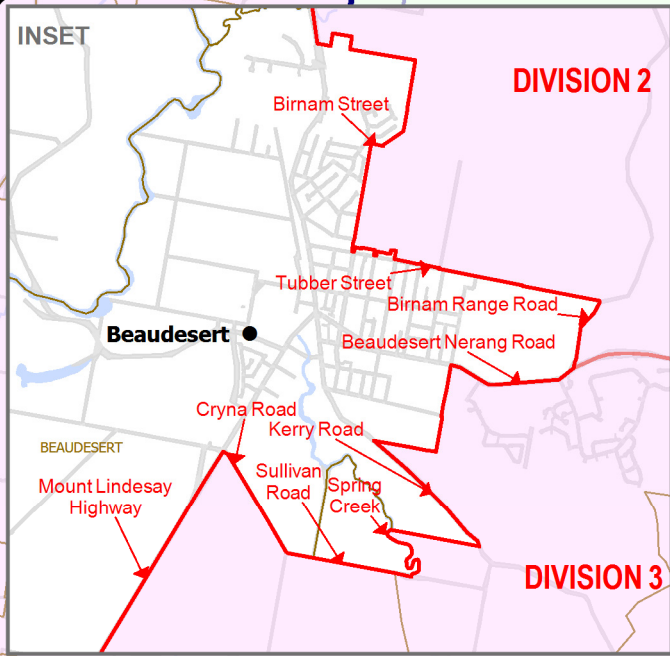

INSET

LOGAN CITY COUNCIL

QUADRENNIAL ELECTION 2012
Polling Booth Location Map
SCENIC RIM
REGIONAL COUNCIL
DIVISION 4

OPTIONAL PREFERENTIAL VOTING ATTENDANCE BALLOT

Polling Booths: 2
Electors : 4,126
Close of Roll: 25 February 2012

LEGEND

- **Booth Name**
- **Council Boundary**
- **Division Boundary**
- **Adjacent Area**
- COUNCIL NAME**
OR
DIVISION NUMBER

LOCALITY MAP

DISCLAIMER

While every care is taken to ensure the accuracy of this data, the Electoral Commission of Queensland (ECQ) makes no representations or warranties about its accuracy, reliability, completeness or suitability for any particular purpose and disclaims all responsibility and all ability (including, without limitation, liability in negligence) for all expenses, losses, damages (including indirect and consequential damage) and cost which might be incurred as a result of the data being inaccurate or incomplete in any way and for any reason. This map has been produced by the ECQ as a guide to show the location of the Local Area Electoral Boundaries and Polling Booth locations. It is not an official map of Local Area Electoral Boundaries. Official maps of Local Area Electoral Boundaries are available from SmartMap, Department of Environment and Resource Management, Woolloongabba.