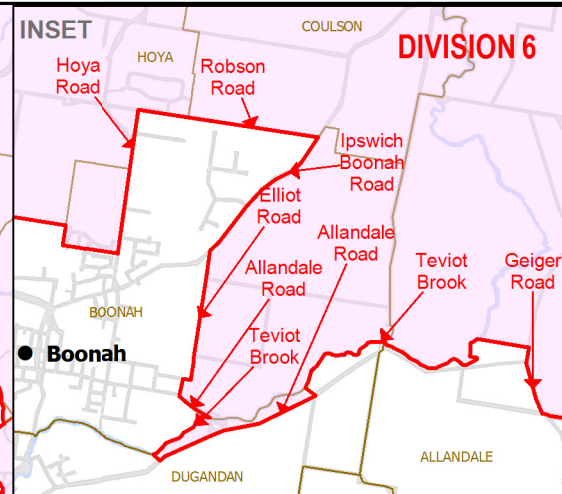

NEW SOUTH WALES