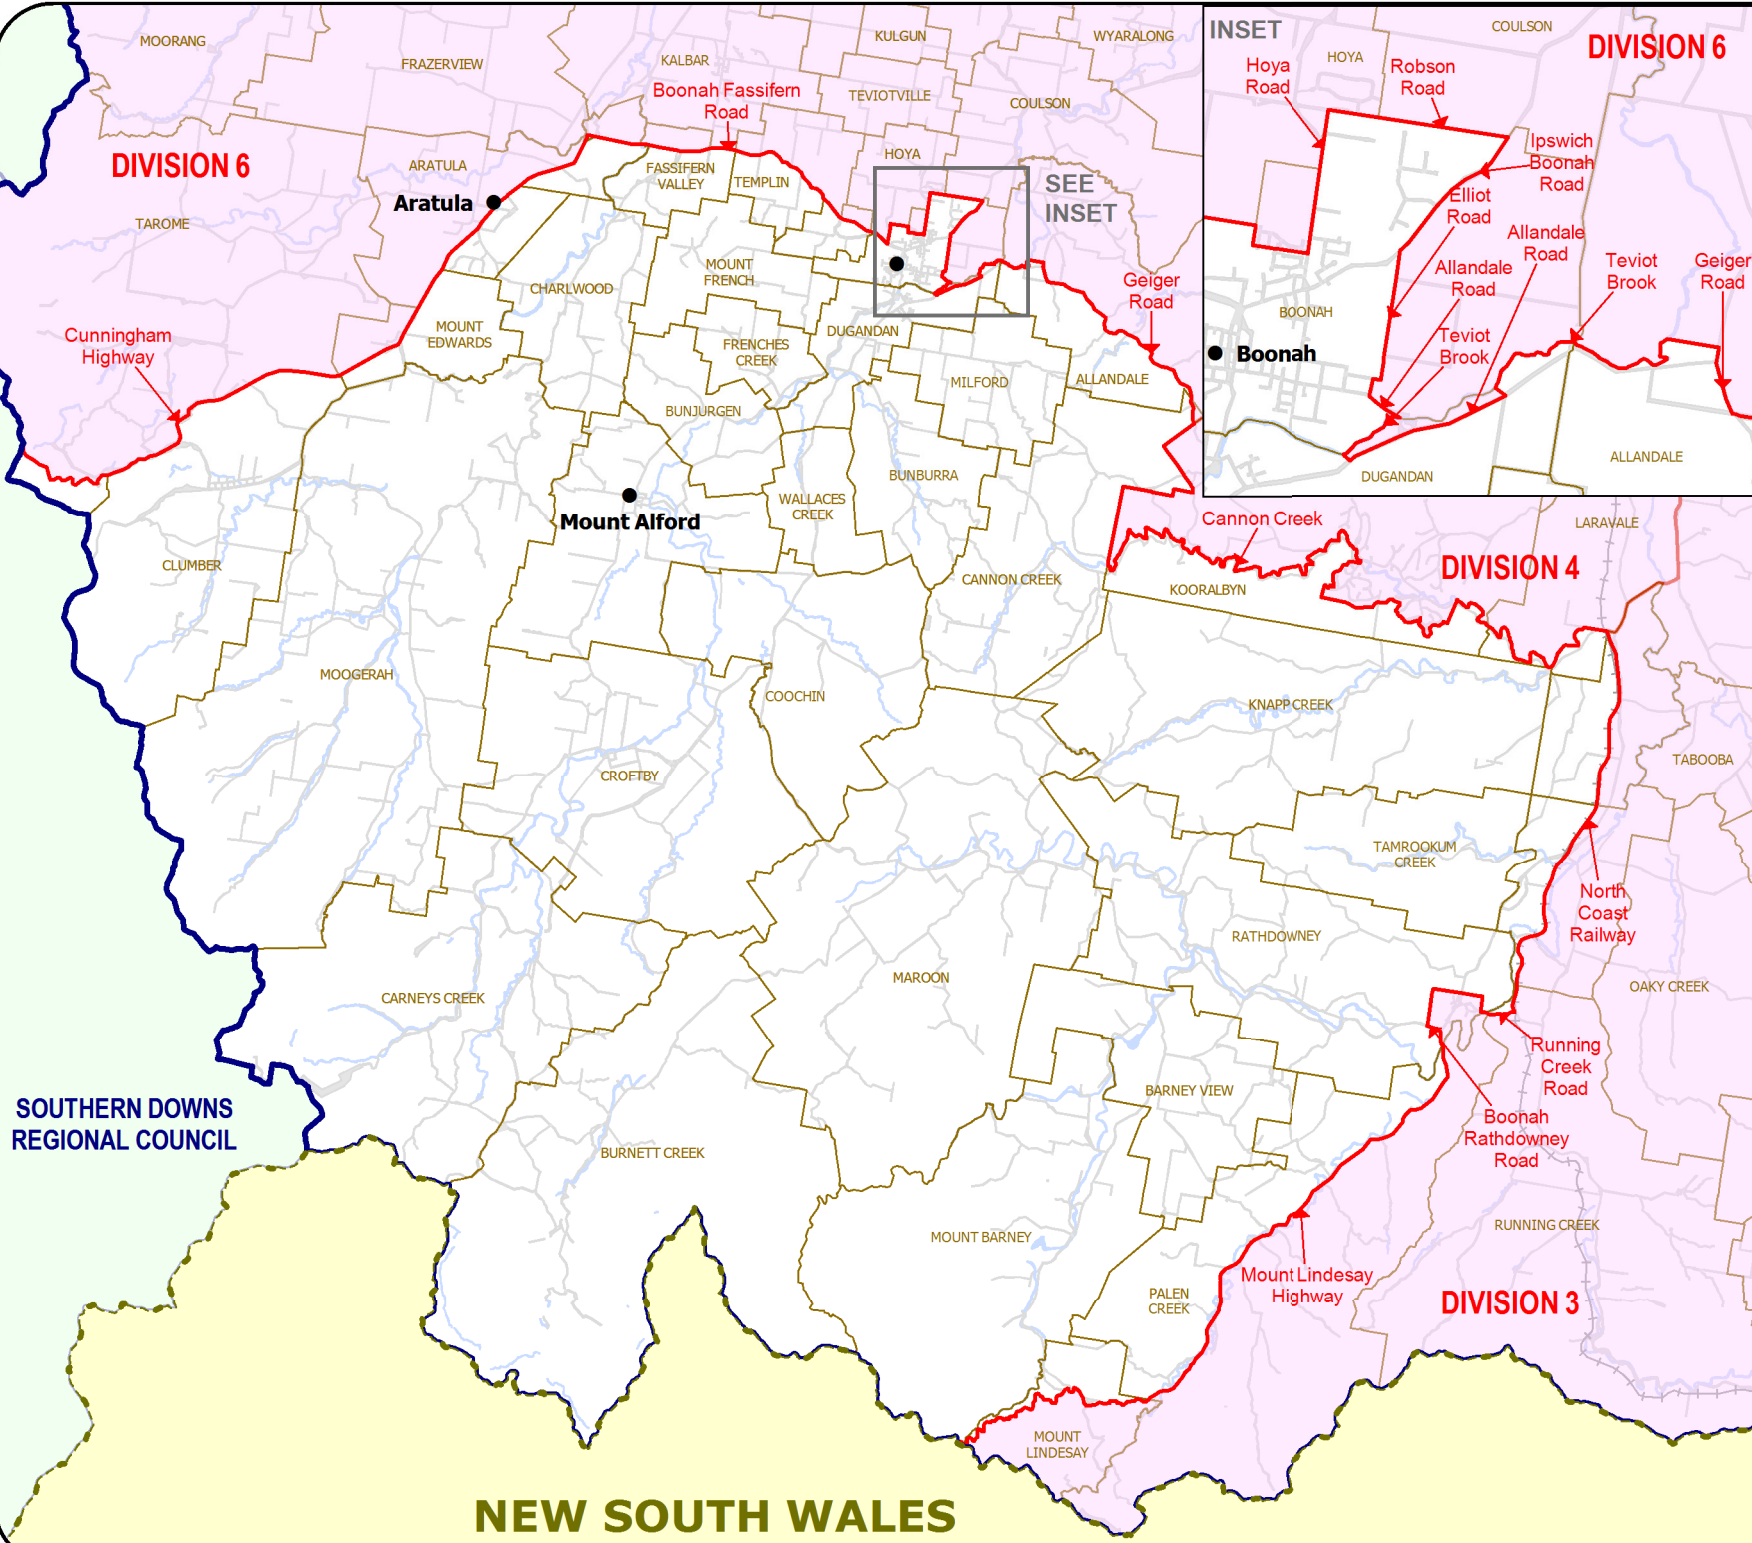

#### LOCALITY MAP

It is not an official map of Local Area Electoral Boundaries. Official maps of Local Area Electoral Boundaries are available from SmartMap, Department of Environment and Resource Management, Woolloongabba.

# NEW SOUTH WALES