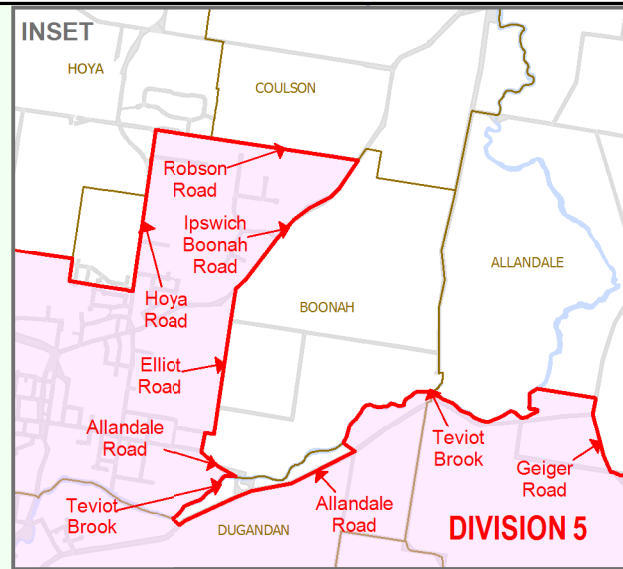

LOCKYER VALLEY
REGIONAL COUNCIL

IPSWICH CITY
COUNCIL

INSET

QUADRENNIAL ELECTION 2012

Polling Booth Location Map
**SCENIC RIM
REGIONAL COUNCIL**
DIVISION 6

OPTIONAL PREFERENTIAL VOTING
ATTENDANCE BALLOT

Polling Booths: 8
Electors : 4,284
Close of Roll: 25 February 2012

LEGEND

- Booth Name
- Council Boundary
- Division Boundary
- COUNCIL NAME or DIVISION NUMBER

LOCALITY MAP

DISCLAIMER

While every care is taken to ensure the accuracy of this data, the Electoral Commission of Queensland (ECQ) makes no representations or warranties about its accuracy, reliability, completeness or suitability for any particular purpose and disclaims all responsibility and all ability (including, without limitation, liability in negligence) for all expenses, losses, damages (including indirect and consequential damage) and cost which might be incurred as a result of the data being inaccurate or incomplete in any way and for any reason. This map has been produced by the ECQ as a guide to show the location of the Local Area Electoral Boundaries and Polling Booth locations.

It is not an official map of Local Area Electoral Boundaries. Official maps of Local Area Electoral Boundaries are available from SmartMap, Department of Environment and Resource Management, Woolloongabba.