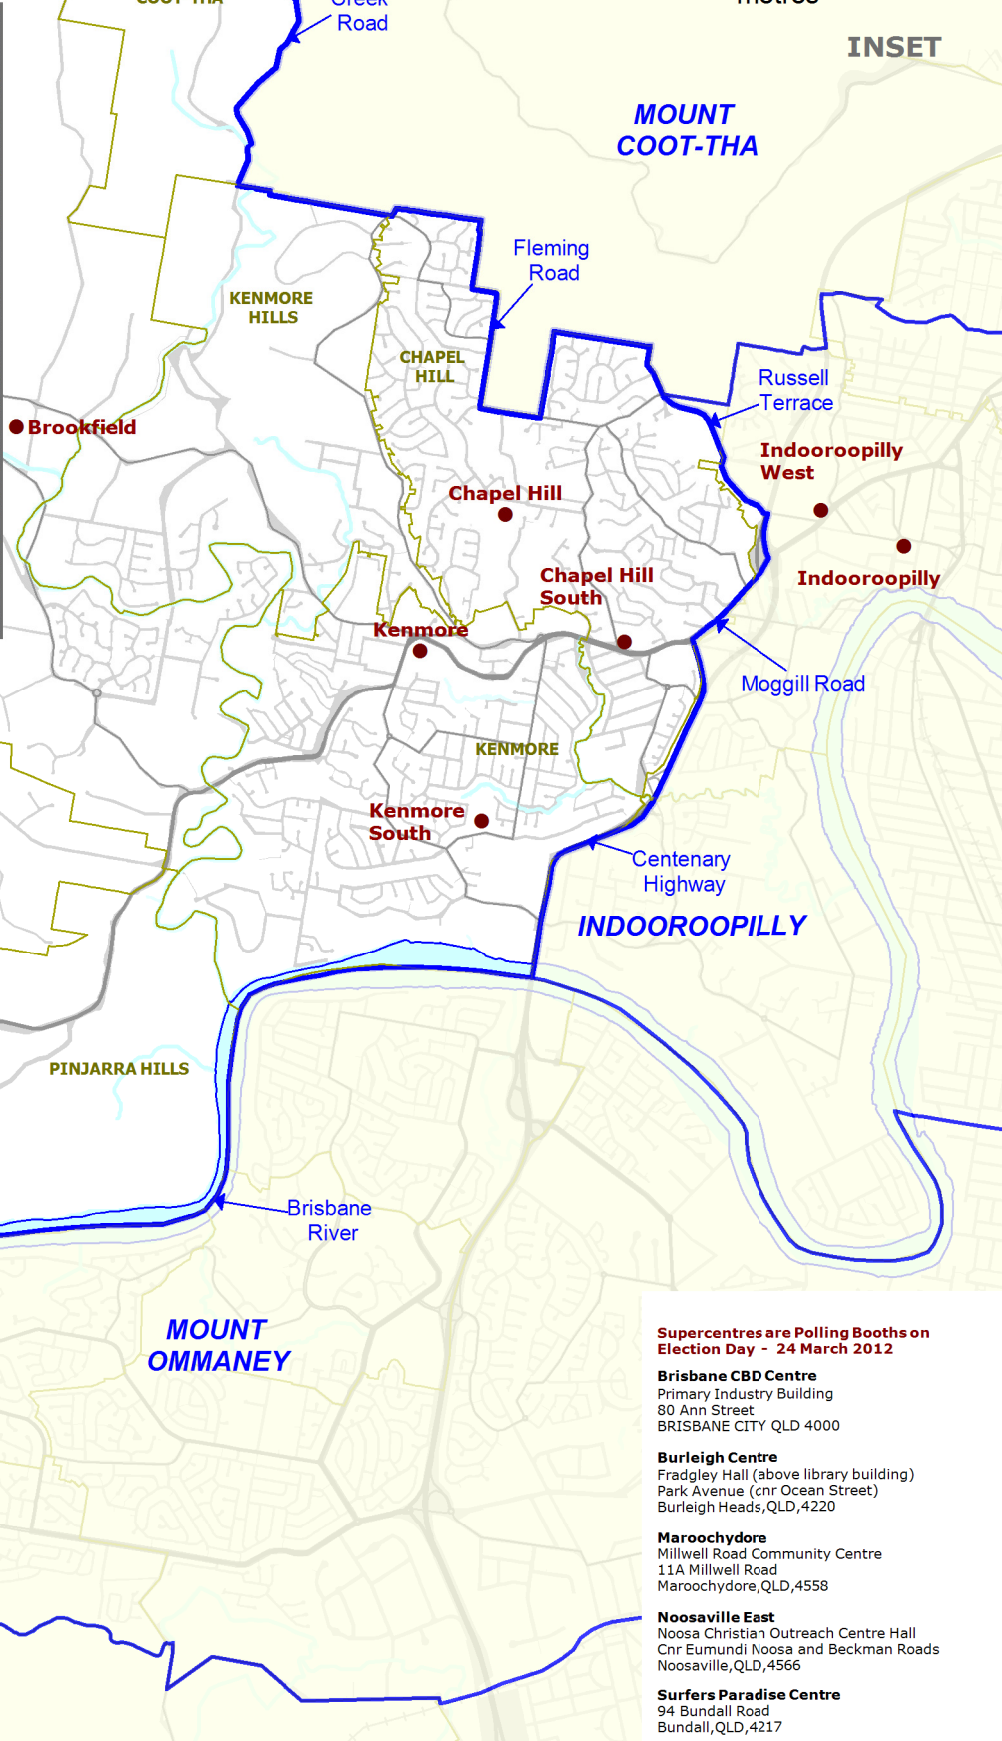

0 2,000

metres

**Supercentres are Polling Booths on Election Day - 24 March 2012**

**Brisbane CBD Centre**  
 Primary Industry Building  
 80 Ann Street  
 BRISBANE CITY QLD 4000

**Burleigh Centre**  
 Fradgley Hall (above library building)  
 Park Avenue (cnr Ocean Street)  
 Burleigh Heads, QLD, 4220

**Maroochydore**  
 Millwell Road Community Centre  
 11A Millwell Road  
 Maroochydore, QLD, 4558

**Noosaville East**  
 Noosa Christian Outreach Centre Hall  
 Cnr Eumundi Noosa and Beckman Roads  
 Noosaville, QLD, 4566

**Surfers Paradise Centre**  
 94 Bundall Road  
 Bundall, QLD, 4217

**QUEENSLAND STATE ELECTION 2012**

**Polling Booth Location Map**

**ELECTORAL DISTRICT**

**MOGGILL**

**Polling Booths:** 17  
**Electors :** 31,706  
**Close of Roll:** 25 February 2012

**LEGEND**

- Polling Booth ● **Polling Booth Name**
- District Boundary — **DISTRICT NAME**
- Adjacent District — **DISTRICT NAME**

**LOCALITY MAP**

**DISCLAIMER**

While every care is taken to ensure the accuracy of this data, the Electoral Commission of Queensland (ECQ) makes no representations or warranties about its accuracy, reliability, completeness or suitability for any particular purpose and disclaims all responsibility and all liability (including, without limitation, liability in negligence) for all expenses, losses, damages (including indirect and consequential damage) and cost which might be incurred as a result of the data being inaccurate or incomplete in any way and for any reason. This map has been produced by the ECQ as a guide to show the location of the Electoral District Boundaries and Polling Booth locations. It is not an official map of Electoral District Boundaries. Official maps of Electoral District are available from SmartMap, Department of Environment and Resource Management, Woolloongabba.  
 © The State of Queensland - 2012  
 (Department of Environment and Resource Management)  
 © Electoral Commission of Queensland 2012