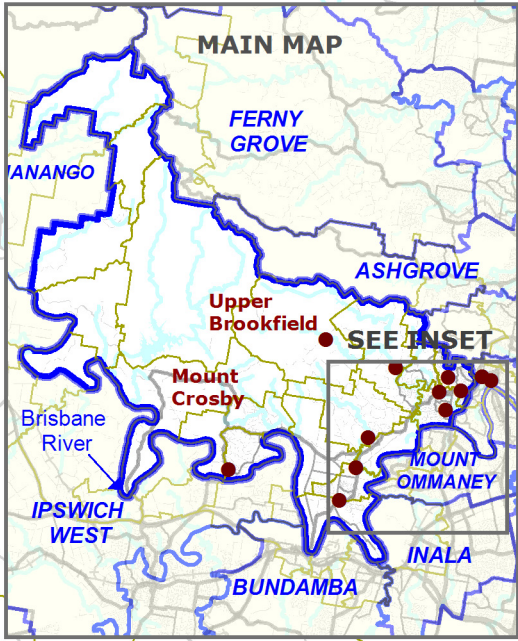

0 2,000

metres

**Supercentres are Polling Booths on Election Day - 24 March 2012**

**Brisbane CBD Centre**  
 Primary Industry Building  
 80 Ann Street  
 BRISBANE CITY QLD 4000

**Burleigh Centre**  
 Fradgley Hall (above library building)  
 Park Avenue (cnr Ocean Street)  
 Burleigh Heads, QLD, 4220

**Maroochydore**  
 Millwell Road Community Centre  
 11A Millwell Road  
 Maroochydore, QLD, 4558

**Noosaville East**  
 Noosa Christian Outreach Centre Hall  
 Cnr Eumundi Noosa and Beckman Roads  
 Noosaville, QLD, 4566

**Surfers Paradise Centre**  
 94 Bundall Road  
 Bundall, QLD, 4217

**QUEENSLAND STATE ELECTION 2012**

**Polling Booth Location Map**

**ELECTORAL DISTRICT**

**MOGGILL**

**Polling Booths:** 17  
**Electors :** 31,706  
**Close of Roll:** 25 February 2012

**LEGEND**

- Polling Booth ● **Polling Booth Name**
- District Boundary — **DISTRICT NAME**
- Adjacent District — **DISTRICT NAME**

**LOCALITY MAP**

**DISCLAIMER**

While every care is taken to ensure the accuracy of this data, the Electoral Commission of Queensland (ECQ) makes no representations or warranties about its accuracy, reliability, completeness or suitability for any particular purpose and disclaims all responsibility and all liability (including, without limitation, liability in negligence) for all expenses, losses, damages (including indirect and consequential damage) and cost which might be incurred as a result of the data being inaccurate or incomplete in any way and for any reason. This map has been produced by the ECQ as a guide to show the location of the Electoral District Boundaries and Polling Booth locations. It is not an official map of Electoral District Boundaries. Official maps of Electoral District are available from SmartMap, Department of Environment and Resource Management, Woolloongabba.  
 © The State of Queensland - 2012  
 (Department of Environment and Resource Management)  
 © Electoral Commission of Queensland 2012