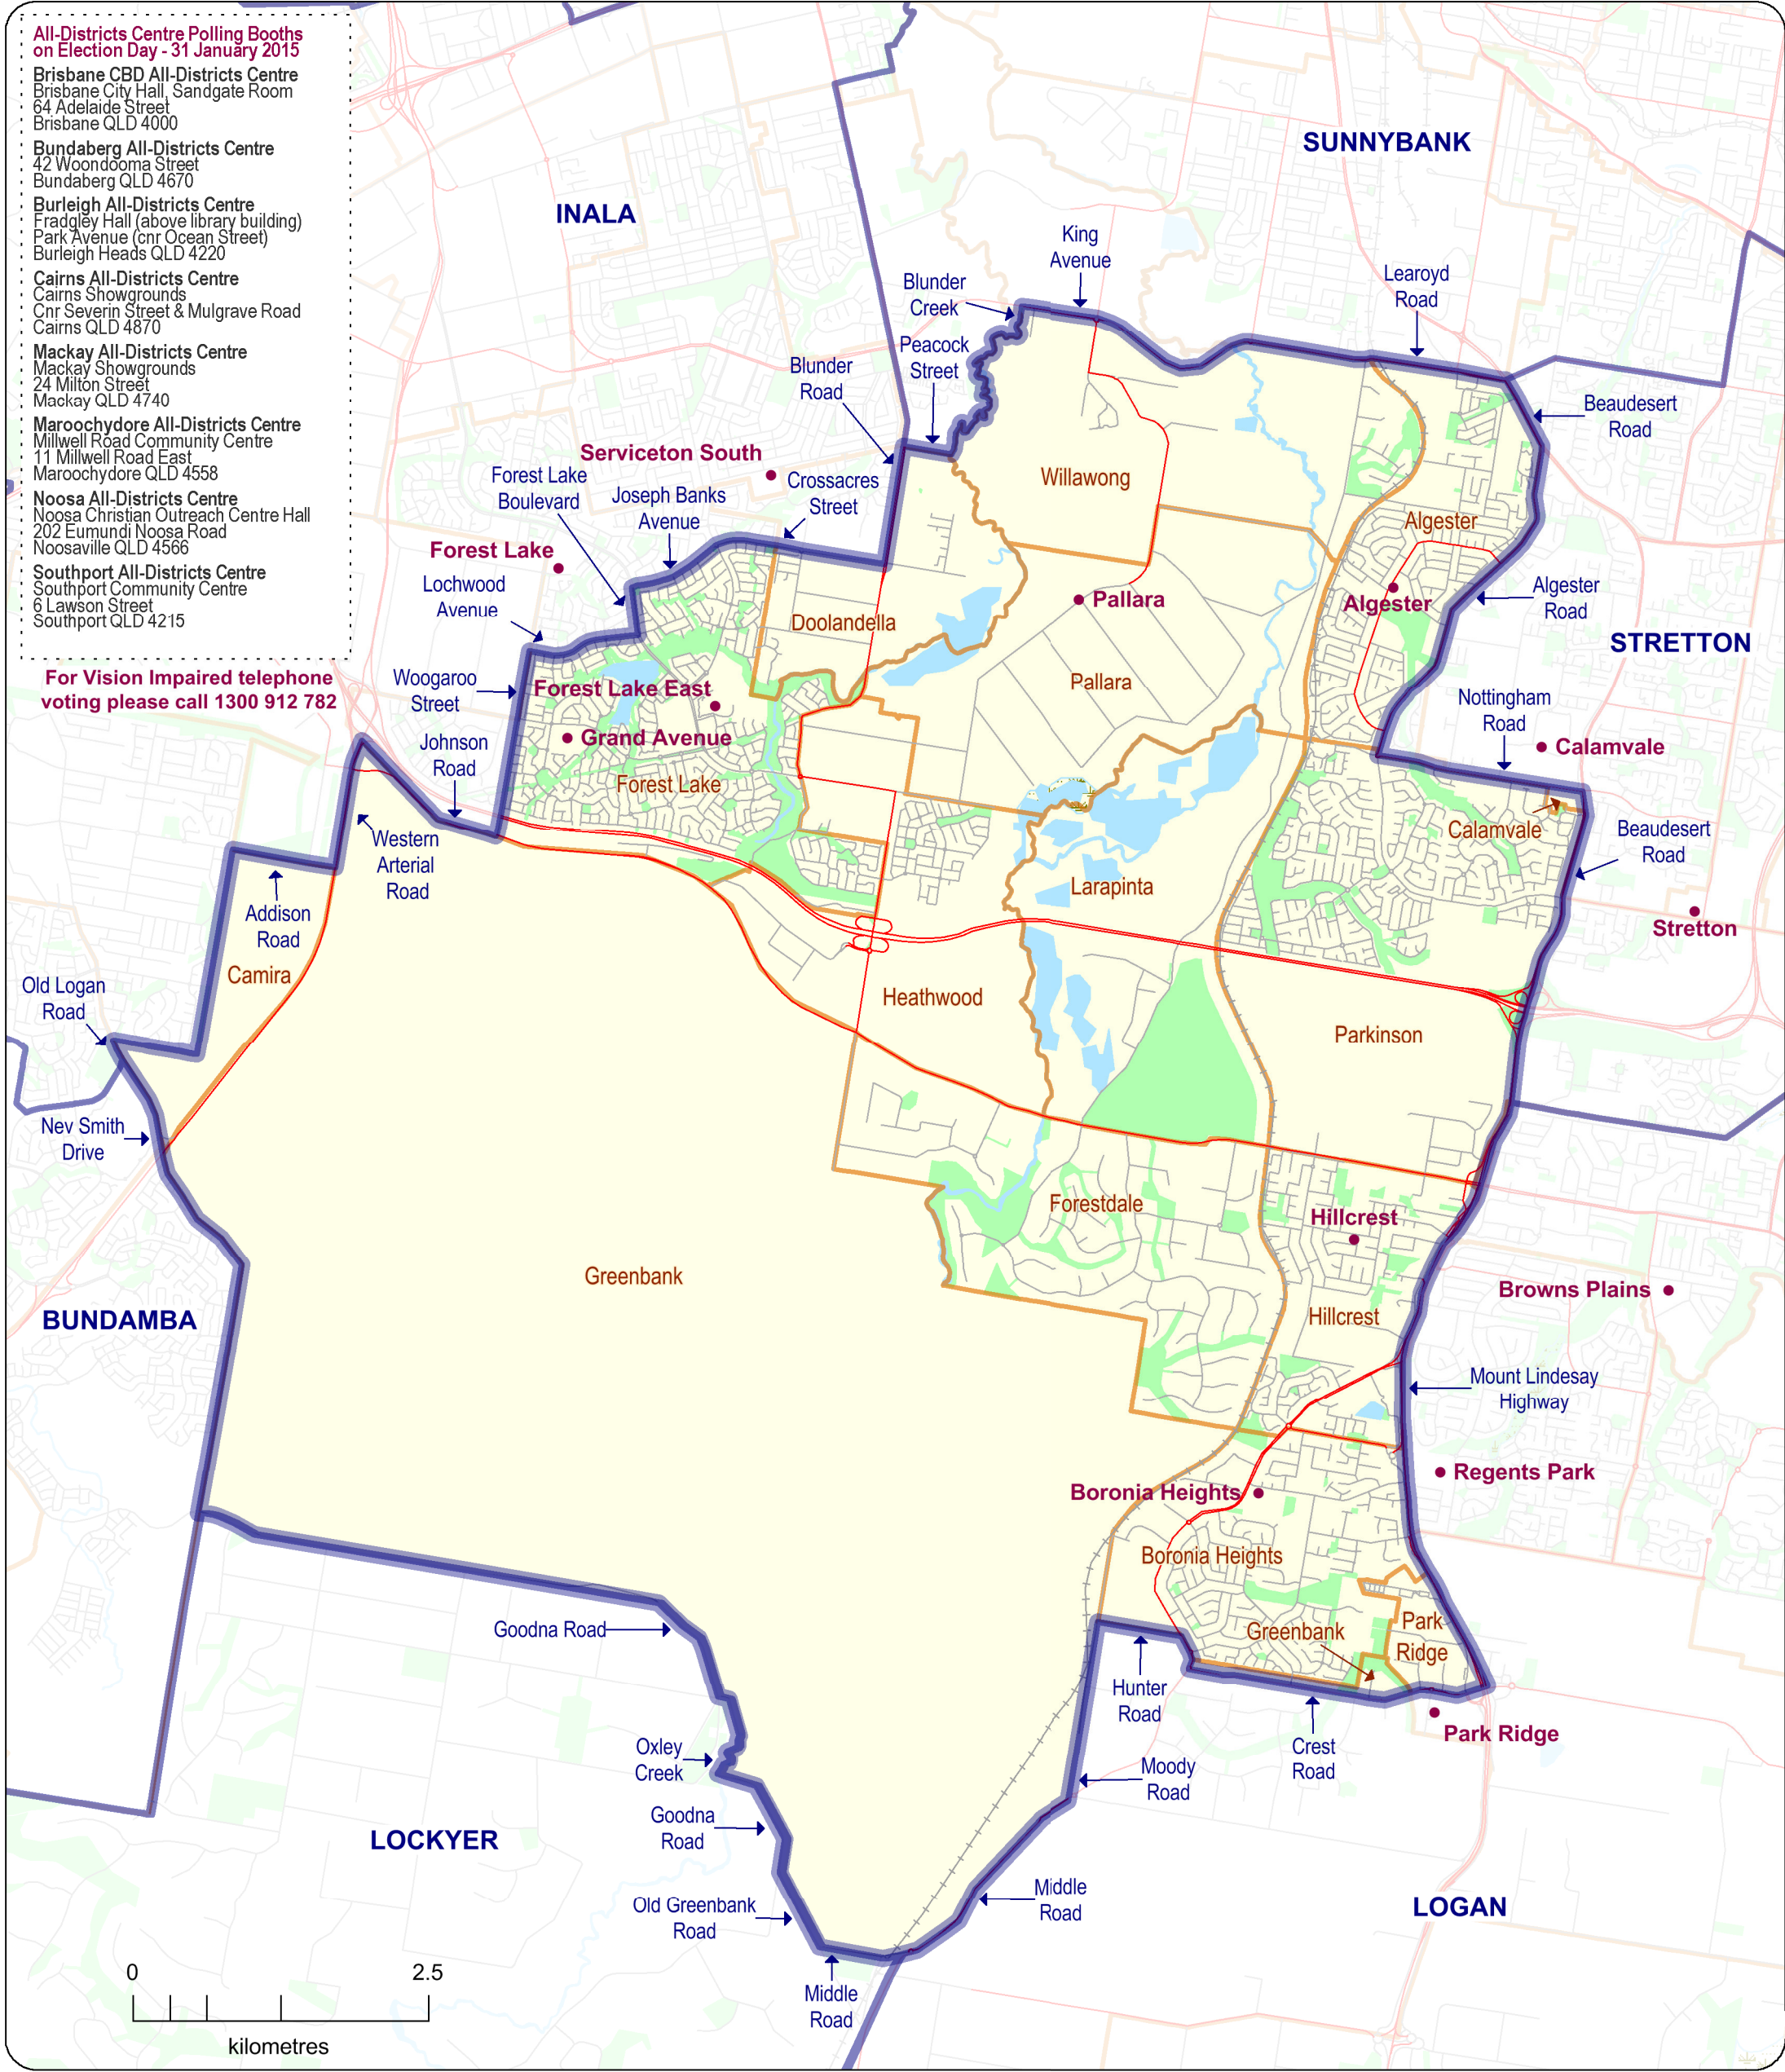

All-Districts Centre Polling Booths on Election Day - 31 January 2015

- **Brisbane CBD All-Districts Centre**
  Brisbane City Hall, Sandgate Room
  64 Adelaide Street
  Brisbane QLD 4000
- **Bundaberg All-Districts Centre**
  42 Woodooma Street
  Bundaberg QLD 4670
- **Burleigh All-Districts Centre**
  Fradgley Hall (above library building)
  Park Avenue (cnr Ocean Street)
  Burleigh Heads QLD 4220
- **Cairns All-Districts Centre**
  Cairns Showgrounds
  Cnr Severin Street & Mulgrave Road
  Cairns QLD 4870
- **Mackay All-Districts Centre**
  Mackay Showgrounds
  24 Milton Street
  Mackay QLD 4740
- **Maroochydore All-Districts Centre**
  Millwell Road Community Centre
  11 Millwell Road East
  Maroochydore QLD 4558
- **Noosa All-Districts Centre**
  Noosa Christian Outreach Centre Hall
  202 Eumundi Noosa Road
  Noosaville QLD 4566
- **Southport All-Districts Centre**
  Southport Community Centre
  6 Lawson Street
  Southport QLD 4215

For Vision Impaired telephone voting please call 1300 912 782

QUEENSLAND STATE ELECTIONS 2015
Polling Booth Locations
ELECTORAL DISTRICT
of
ALGER

POLLING INFORMATION
Booth Count: 22
Elector Count: 31,581
Close of Roll: 10 January 2015
Polling Date: 31 January 2015

- Polling Booth
- Major Road
- Minor Road
- Railway
- Wetland
- Waterbody
- Alger Electoral District
- Other Electoral District
- Suburb Boundary
- National Park/Reserve