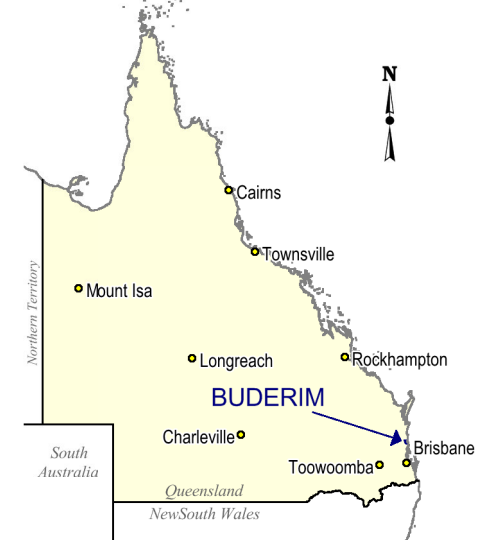

For Vision Impaired telephone voting please call 1300 912 782

QUEENSLAND STATE ELECTIONS 2015
Polling Booth Locations
ELECTORAL DISTRICT
of
BUDERIM

POLLING INFORMATION

Booth Count: 24
Elector Count: 32,489
Close of Roll: 10 January 2015
Polling Date: 31 January 2015

- Polling Booth
- Major Road
- Minor Road
- Railway
- Wetland
- Waterbody
- Buderim Electoral District
- Other Electoral District
- Suburb Boundary
- National Park/Reserve

DISCLAIMER
While every care is taken to ensure the accuracy of this data, the Electoral Commission of Queensland (ECQ) makes no representations or warranties about its accuracy, reliability, completeness or suitability for any particular purpose and disclaims all responsibility and all ability (including, without limitation, liability in negligence) for all expenses, losses, damages (including indirect and consequential damage) and cost which might be incurred as a result of the data being inaccurate or incomplete in any way and for any reason. This map has been produced by the ECQ as a guide to show the location of the State Electoral Boundaries and Polling Booth locations. It is not an official map of State Electoral Boundaries. Official maps of State Electoral Boundaries are available from SmartMap, Department of Natural Resources and Mines, Woolloongabba.