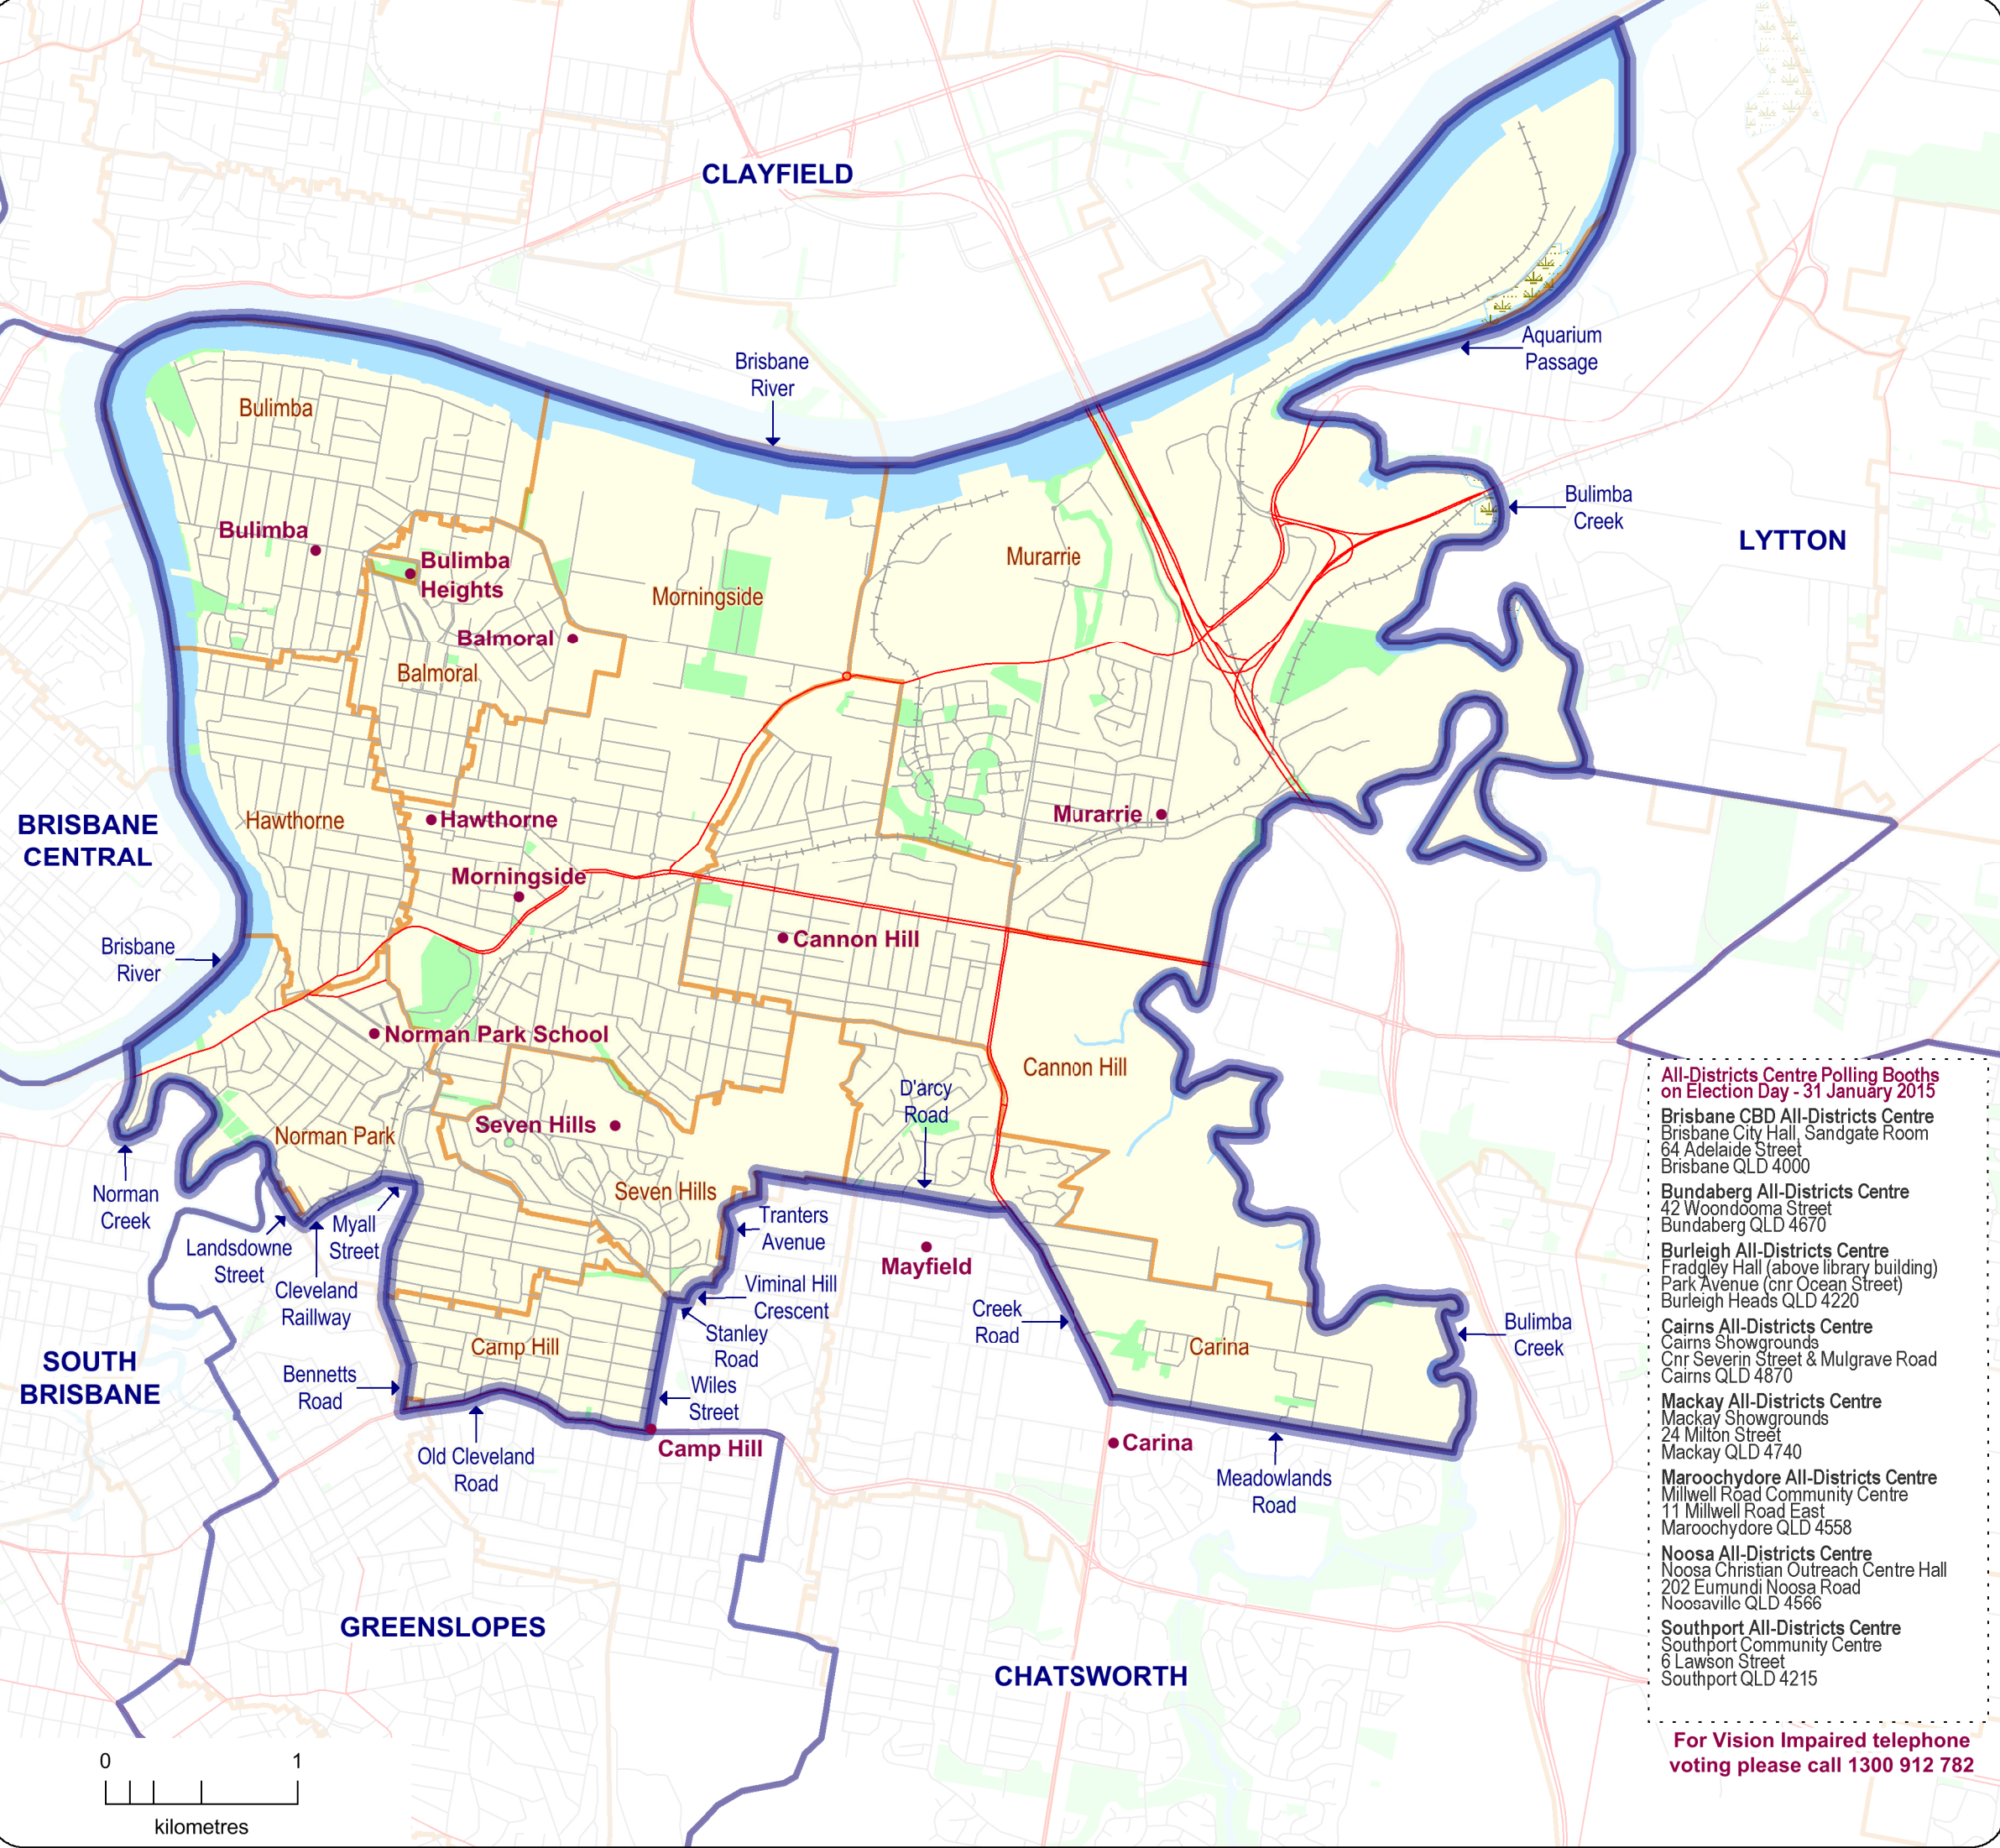

QUEENSLAND STATE ELECTIONS 2015

Polling Booth Locations ELECTORAL DISTRICT of **BULIMBA**

POLLING INFORMATION

Booth Count: 21
 Elector Count: 33,587
 Close of Roll: 10 January 2015
 Polling Date: 31 January 2015

For Vision Impaired telephone voting please call 1300 912 782

DISCLAIMER
 While every care is taken to ensure the accuracy of this data, the Electoral Commission of Queensland (ECQ) makes no representations or warranties about its accuracy, reliability, completeness or suitability for any particular purpose and disclaims all responsibility and all ability (including, without limitation, liability in negligence) for all expenses, losses, damages (including indirect and consequential damage) and cost which might be incurred as a result of the data being inaccurate or incomplete in any way and for any reason. This map has been produced by the ECQ as a guide to show the location of the State Electoral Boundaries and Polling Booth locations. It is not an official map of State Electoral Boundaries. Official maps of State Electoral Boundaries are available from SmartMap, Department of Natural Resources and Mines, Woolloongabba.