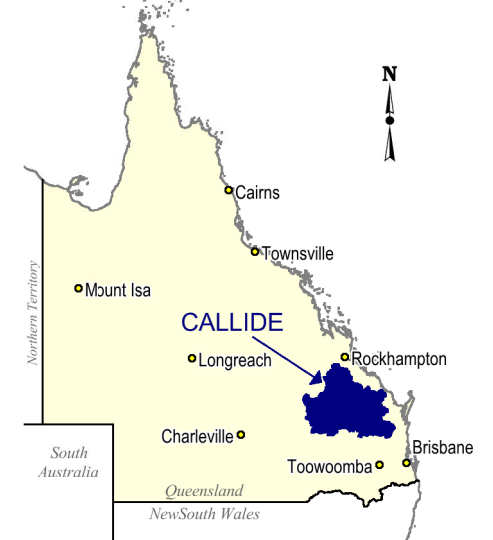

**Burleigh All-Districts Centre**  
 Fradgley Hall (above library building)  
 Park Avenue (cnr Ocean Street)  
 Burleigh Heads QLD 4220

**Cairns All-Districts Centre**  
 Cairns Showgrounds  
 Cnr Severin Street & Mulgrave Road  
 Cairns QLD 4870

**Mackay All-Districts Centre**  
 Mackay Showgrounds  
 24 Milton Street  
 Mackay QLD 4740

**Maroochydore All-Districts Centre**  
 Millwell Road Community Centre  
 11 Millwell Road East  
 Maroochydore QLD 4558

- Polling Booth
- Major Road
- Minor Road
- Railway
- Wetland
- Waterbody
- Callide Electoral District
- Other Electoral District
- Suburb Boundary
- National Park/Reserve

**DISCLAIMER**

While every care is taken to ensure the accuracy of this data, the Electoral Commission of Queensland (ECQ) makes no representations or warranties about its accuracy, reliability, completeness or suitability for any particular purpose and disclaims all responsibility and all ability (including, without limitation, liability in negligence) for all expenses, losses, damages (including indirect and consequential damage) and cost which might be incurred as a result of the data being inaccurate or incomplete in any way and for any reason. This map has been produced by the ECQ as a guide to show the location of the State Electoral Boundaries and Polling Booth locations.

It is not an official map of State Electoral Boundaries. Official maps of State Electoral Boundaries are available from SmartMap, Department of Natural Resources and Mines, Woolloongabba.