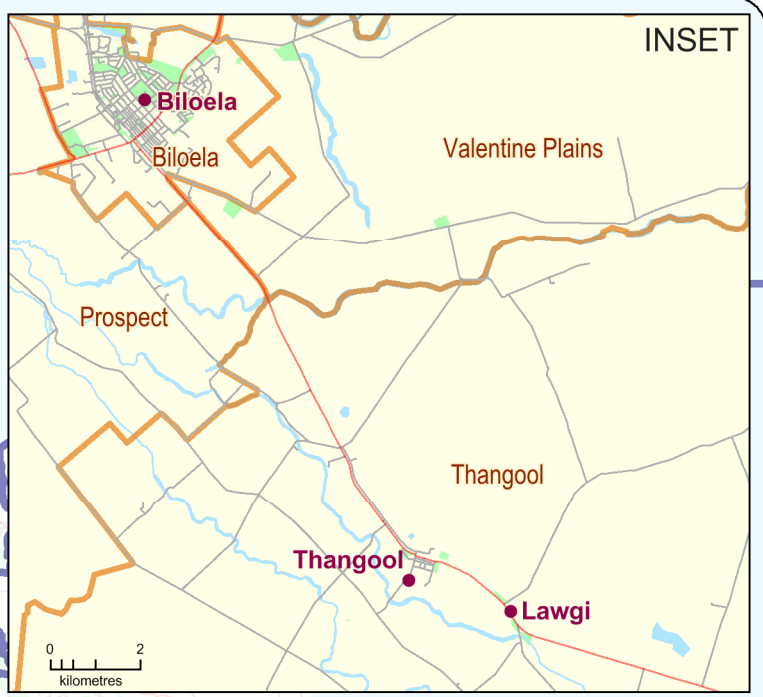

All-Districts Centre Polling Booths on Election Day - 31 January 2015

Brisbane CBD All-Districts Centre
Brisbane City Hall, Sandgate Room
64 Adelaide Street
Brisbane QLD 4000

Bundaberg All-Districts Centre
42 Woondooma Street
Bundaberg QLD 4670

Burleigh All-Districts Centre
Fradgley Hall (above library building)
Park Avenue (cnr Ocean Street)
Burleigh Heads QLD 4220

Cairns All-Districts Centre
Cairns Showgrounds
Cnr Severin Street & Mulgrave Road
Cairns QLD 4870

Mackay All-Districts Centre
Mackay Showgrounds
24 Milton Street
Mackay QLD 4740

Maroochydore All-Districts Centre
Millwell Road Community Centre
11 Millwell Road East
Maroochydore QLD 4558

Noosa All-Districts Centre
Noosa Christian Outreach Centre Hall
202 Eumundi Noosa Road
Noosaville QLD 4566

Southport All-Districts Centre
Southport Community Centre
6 Lawson Street
Southport QLD 4215

For Vision Impaired telephone voting please call 1300 912 782

QUEENSLAND STATE ELECTIONS 2015

Polling Booth Locations
ELECTORAL DISTRICT
of
CALLIDE

POLLING INFORMATION

Booth Count: 56
Elector Count: 30,071
Close of Roll: 10 January 2015
Polling Date: 31 January 2015

- Polling Booth
- Major Road
- Minor Road
- Railway
- Wetland
- Waterbody
- Callide Electoral District
- Other Electoral District
- Suburb Boundary
- National Park/Reserve