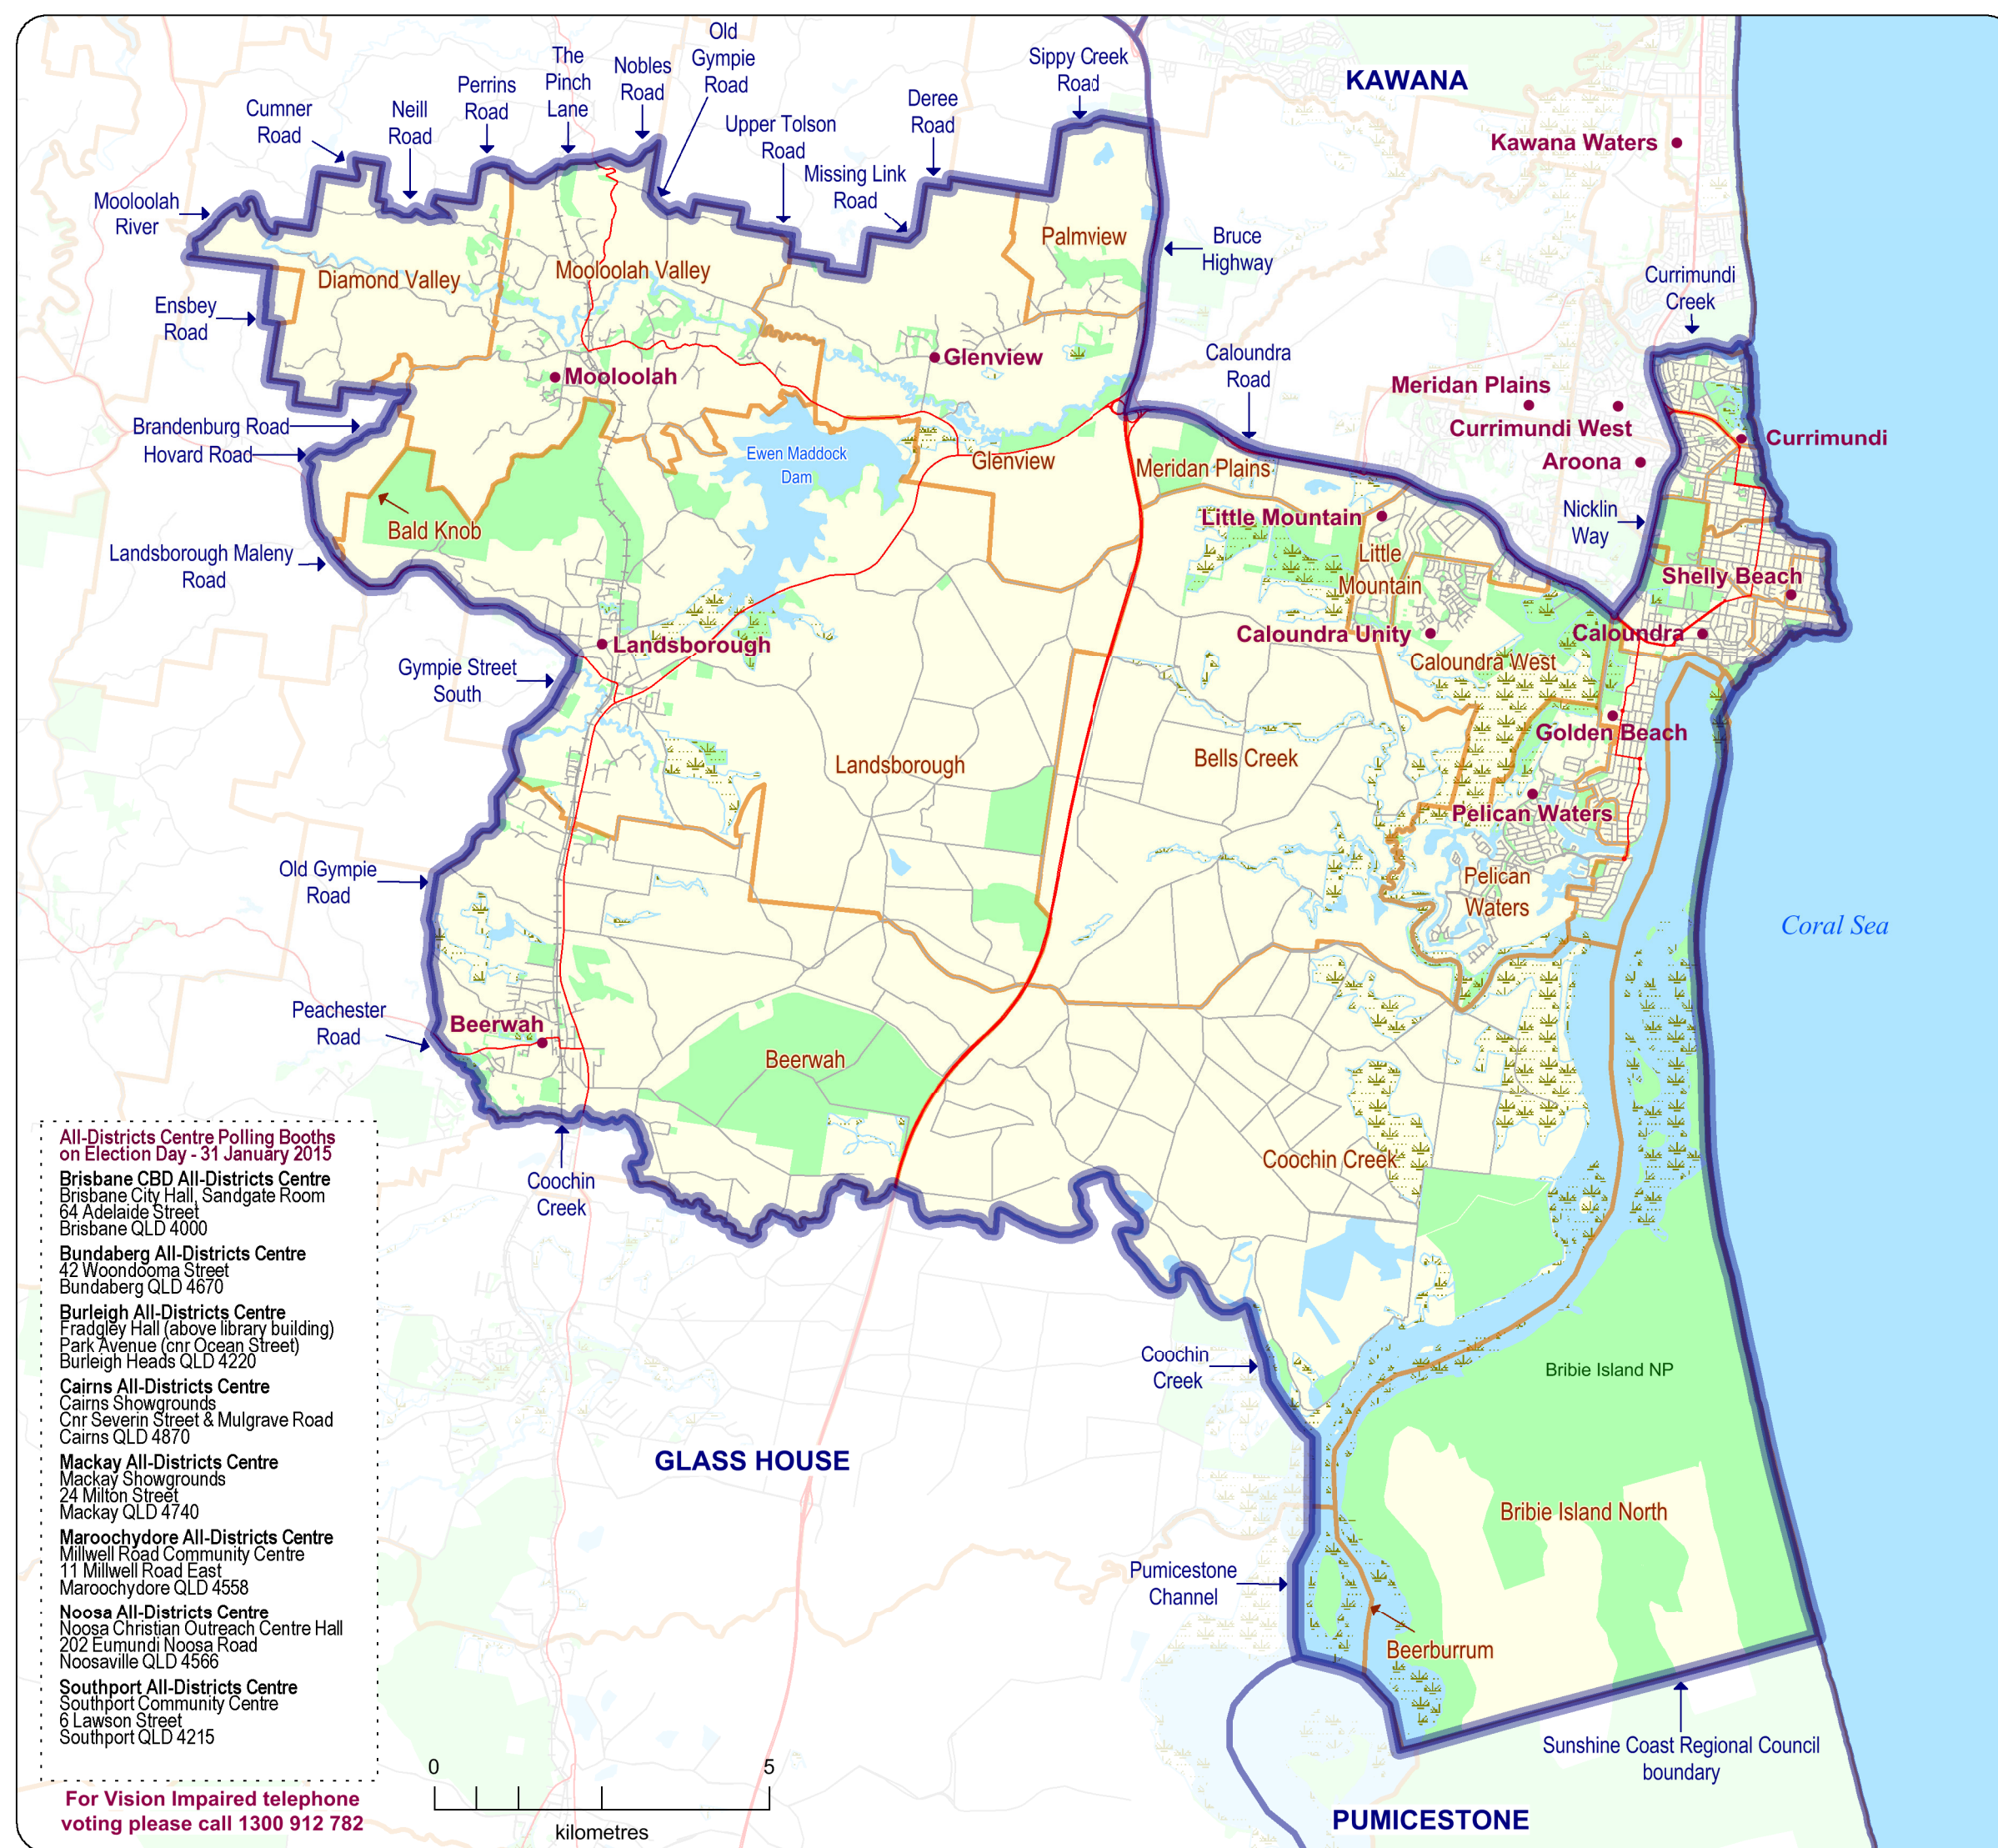

## Polling Booth Locations ELECTORAL DISTRICT of **CALOUNDRA**

### POLLING INFORMATION

Booth Count: 24  
 Elector Count: 32,985  
 Close of Roll: 10 January 2015  
 Polling Date: 31 January 2015

- Polling Booth
- Major Road
- Minor Road
- Railway
- Wetland
- Waterbody
- Caloundra Electoral District
- Other Electoral District
- Suburb Boundary
- National Park/Reserve

### DISCLAIMER

While every care is taken to ensure the accuracy of this data, the Electoral Commission of Queensland (ECQ) makes no representations or warranties about its accuracy, reliability, completeness or suitability for any particular purpose and disclaims all responsibility and all ability (including, without limitation, liability in negligence) for all expenses, losses, damages (including indirect and consequential damage) and cost which might be incurred as a result of the data being inaccurate or incomplete in any way and for any reason. This map has been produced by the ECQ as a guide to show the location of the State Electoral Boundaries and Polling Booth locations.

It is not an official map of State Electoral Boundaries. Official maps of State Electoral Boundaries are available from SmartMap, Department of Natural Resources and Mines, Woolloongabba.

© The State of Queensland - 2014  
 (Department of Natural Resources and Mines)  
 © Electoral Commission of Queensland 2014