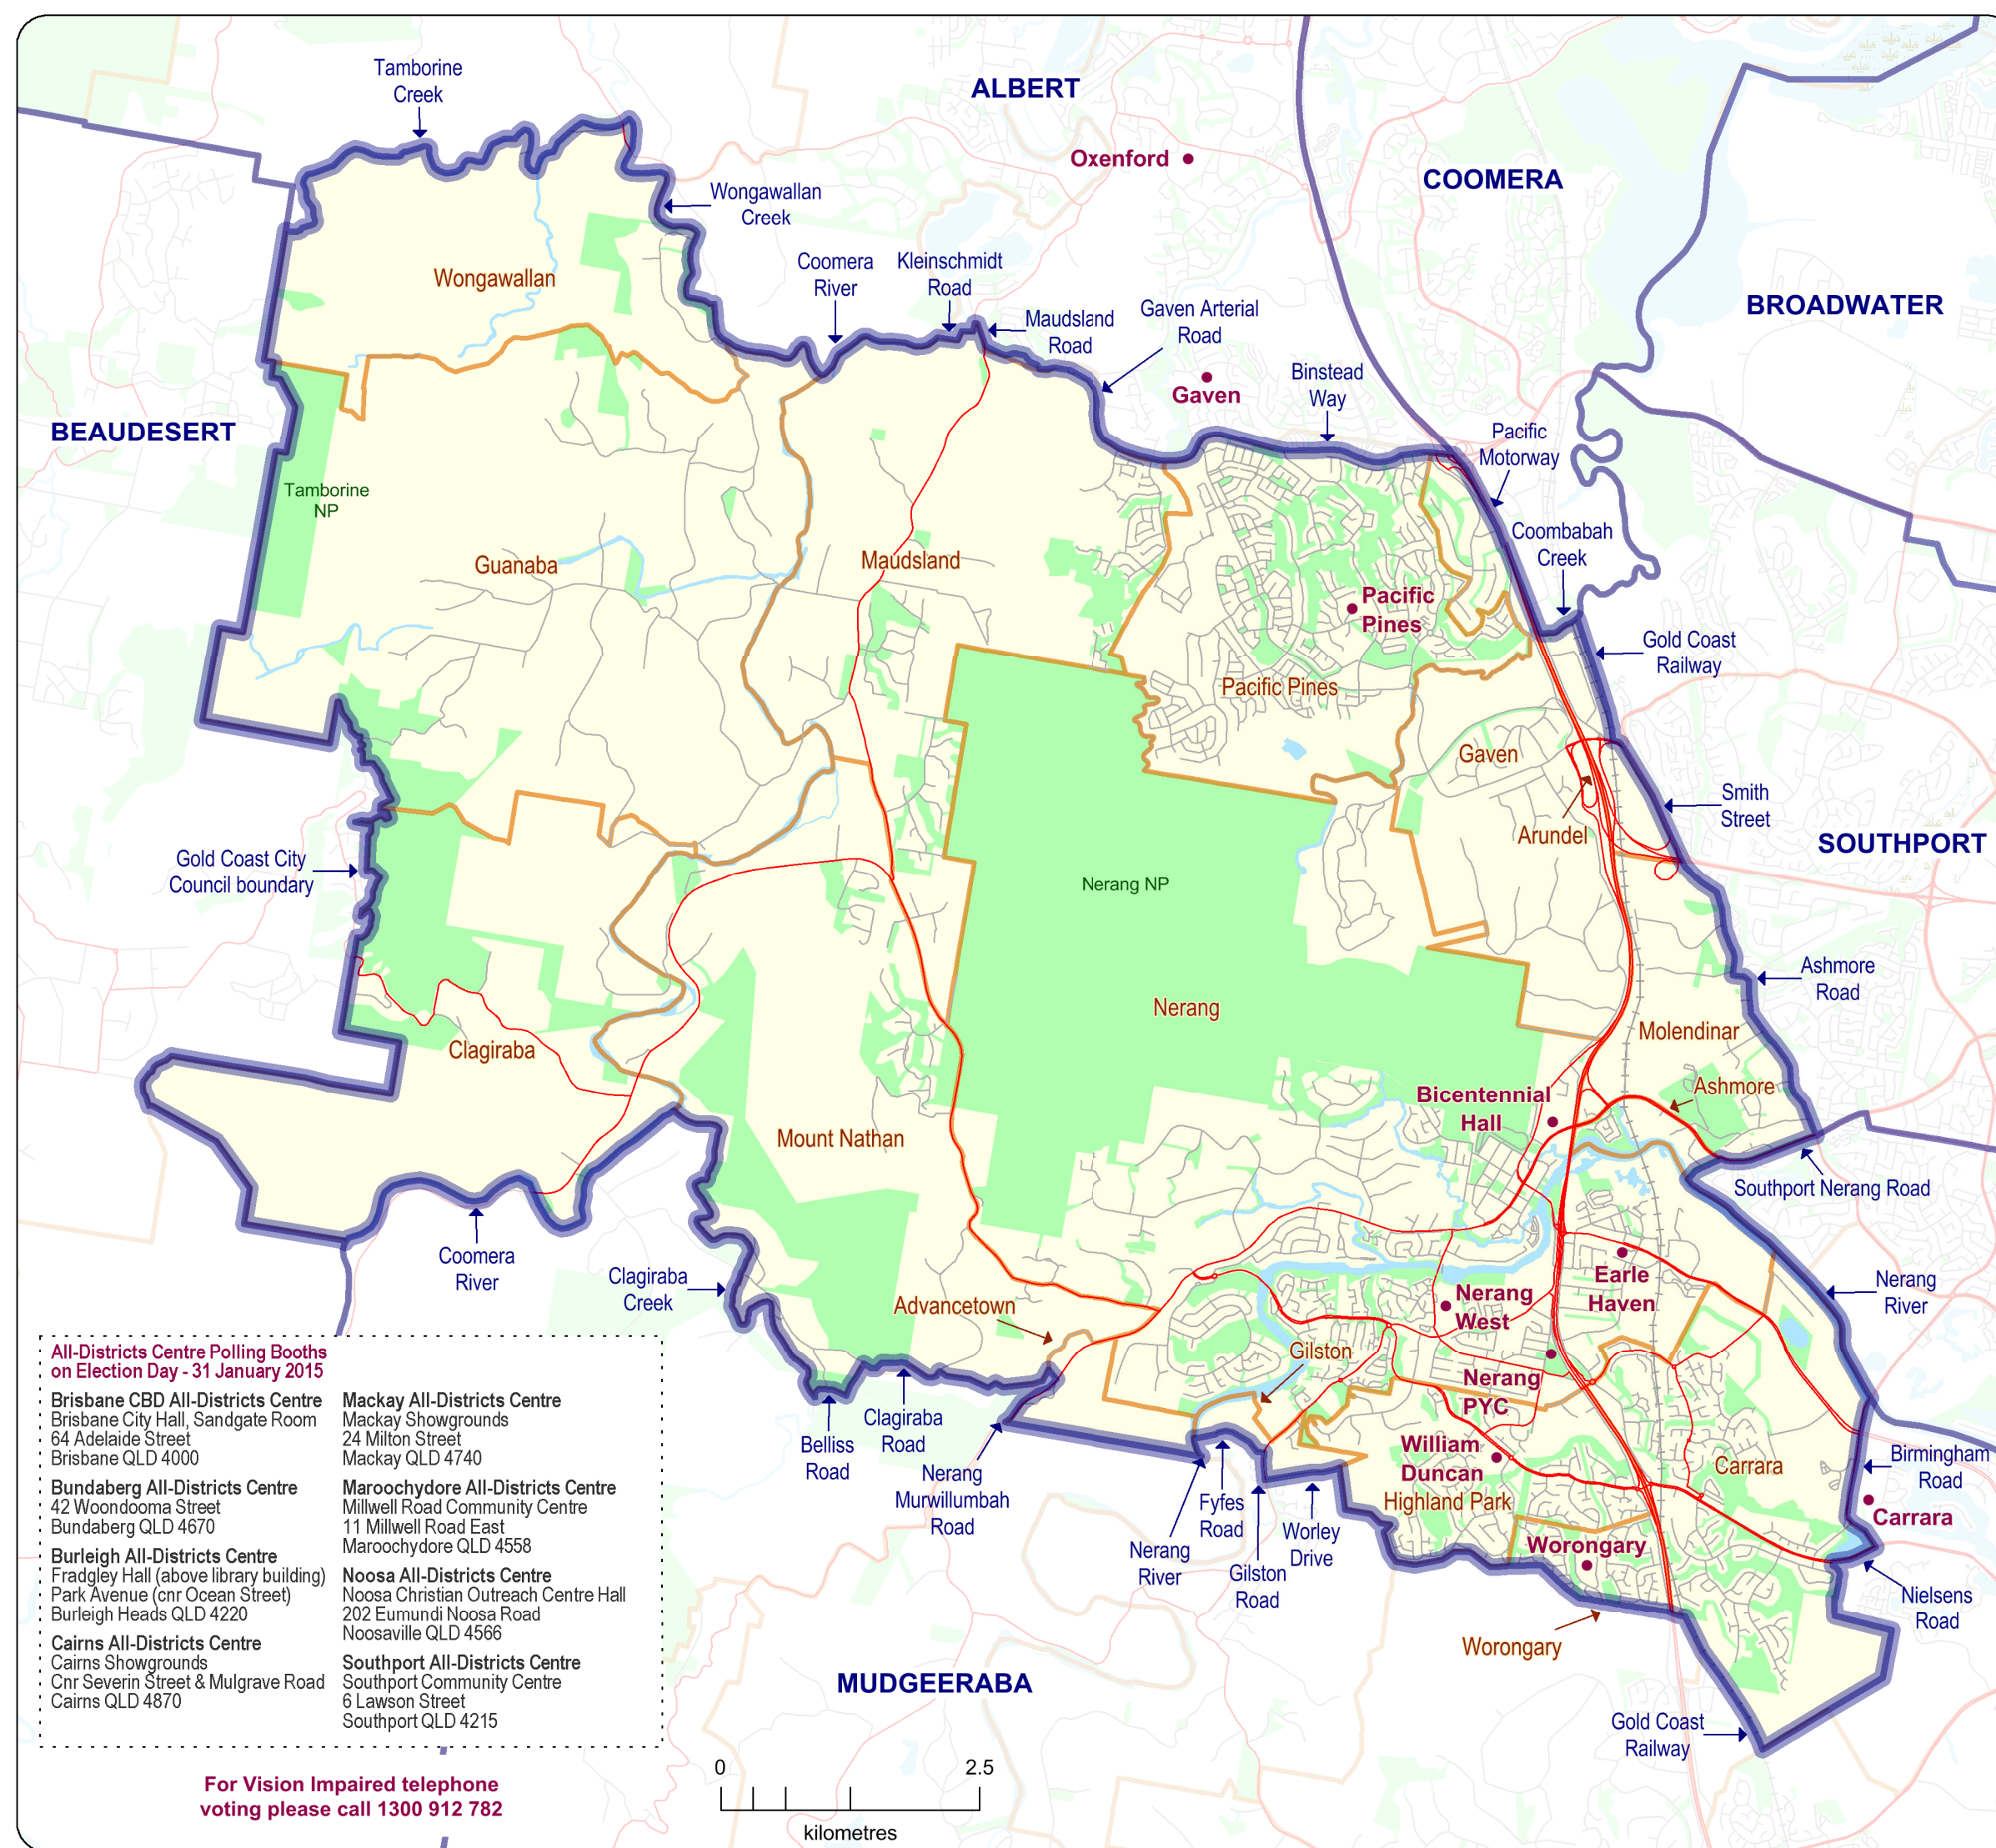

QUEENSLAND STATE ELECTIONS 2015

Polling Booth Locations ELECTORAL DISTRICT of **GAVEN**

POLLING INFORMATION

Booth Count: 19
 Elector Count: 34,765
 Close of Roll: 10 January 2015
 Polling Date: 31 January 2015

- Polling Booth
- Major Road
- Minor Road
- Railway
- Wetland
- Waterbody
- Gaven Electoral District
- Other Electoral District
- Suburb Boundary
- National Park/Reserve

DISCLAIMER

While every care is taken to ensure the accuracy of this data, the Electoral Commission of Queensland (ECQ) makes no representations or warranties about its accuracy, reliability, completeness or suitability for any particular purpose and disclaims all responsibility and all ability (including, without limitation, liability in negligence) for all expenses, losses, damages (including indirect and consequential damage) and cost which might be incurred as a result of the data being inaccurate or incomplete in any way and for any reason. This map has been produced by the ECQ as a guide to show the location of the State Electoral Boundaries and Polling Booth locations. It is not an official map of State Electoral Boundaries. Official maps of State Electoral Boundaries are available from SmartMap, Department of Natural Resources and Mines, Woolloongabba.