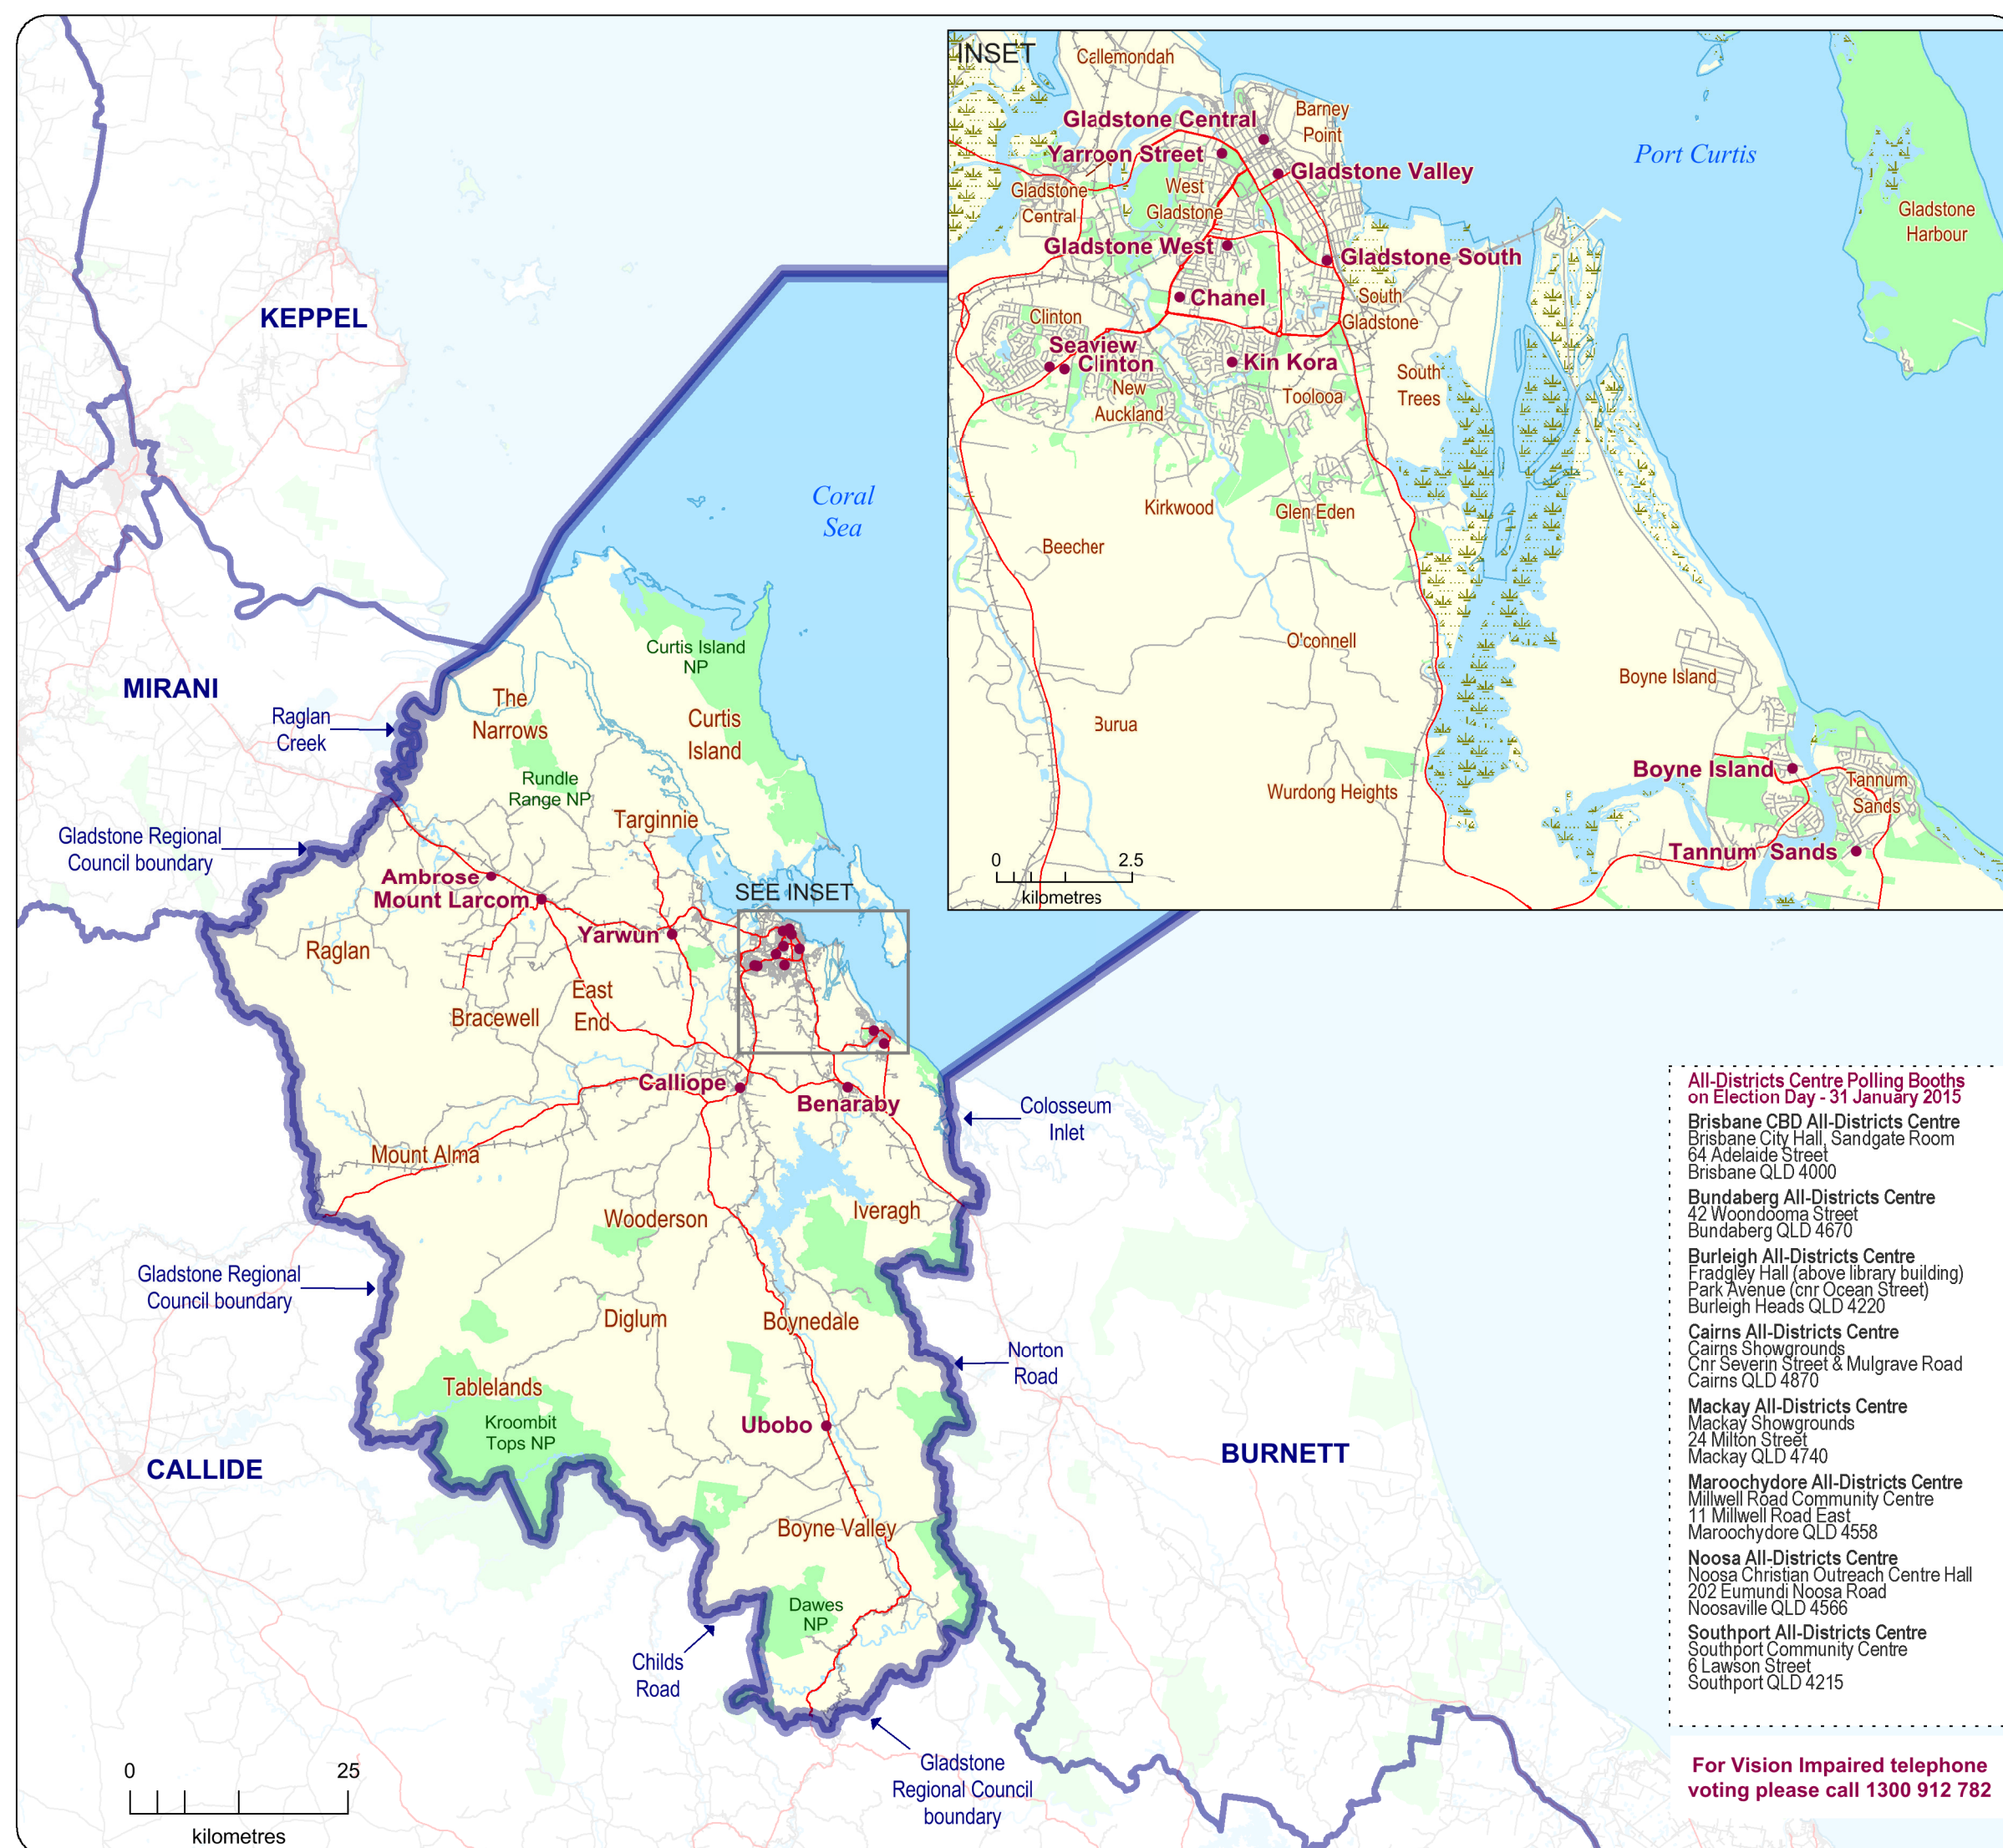

For Vision Impaired telephone voting please call 1300 912 782

DISCLAIMER
While every care is taken to ensure the accuracy of this data, the Electoral Commission of Queensland (ECQ) makes no representations or warranties about its accuracy, reliability, completeness or suitability for any particular purpose and disclaims all responsibility and all ability (including, without limitation, liability in negligence) for all expenses, losses, damages (including indirect and consequential damage) and cost which might be incurred as a result of the data being inaccurate or incomplete in any way and for any reason. This map has been produced by the ECQ as a guide to show the location of the State Electoral Boundaries and Polling Booth locations. It is not an official map of State Electoral Boundaries. Official maps of State Electoral Boundaries are available from SmartMap, Department of Natural Resources and Mines, Woolloongabba.

© The State of Queensland - 2014
(Department of Natural Resources and Mines)
© Electoral Commission of Queensland 2014