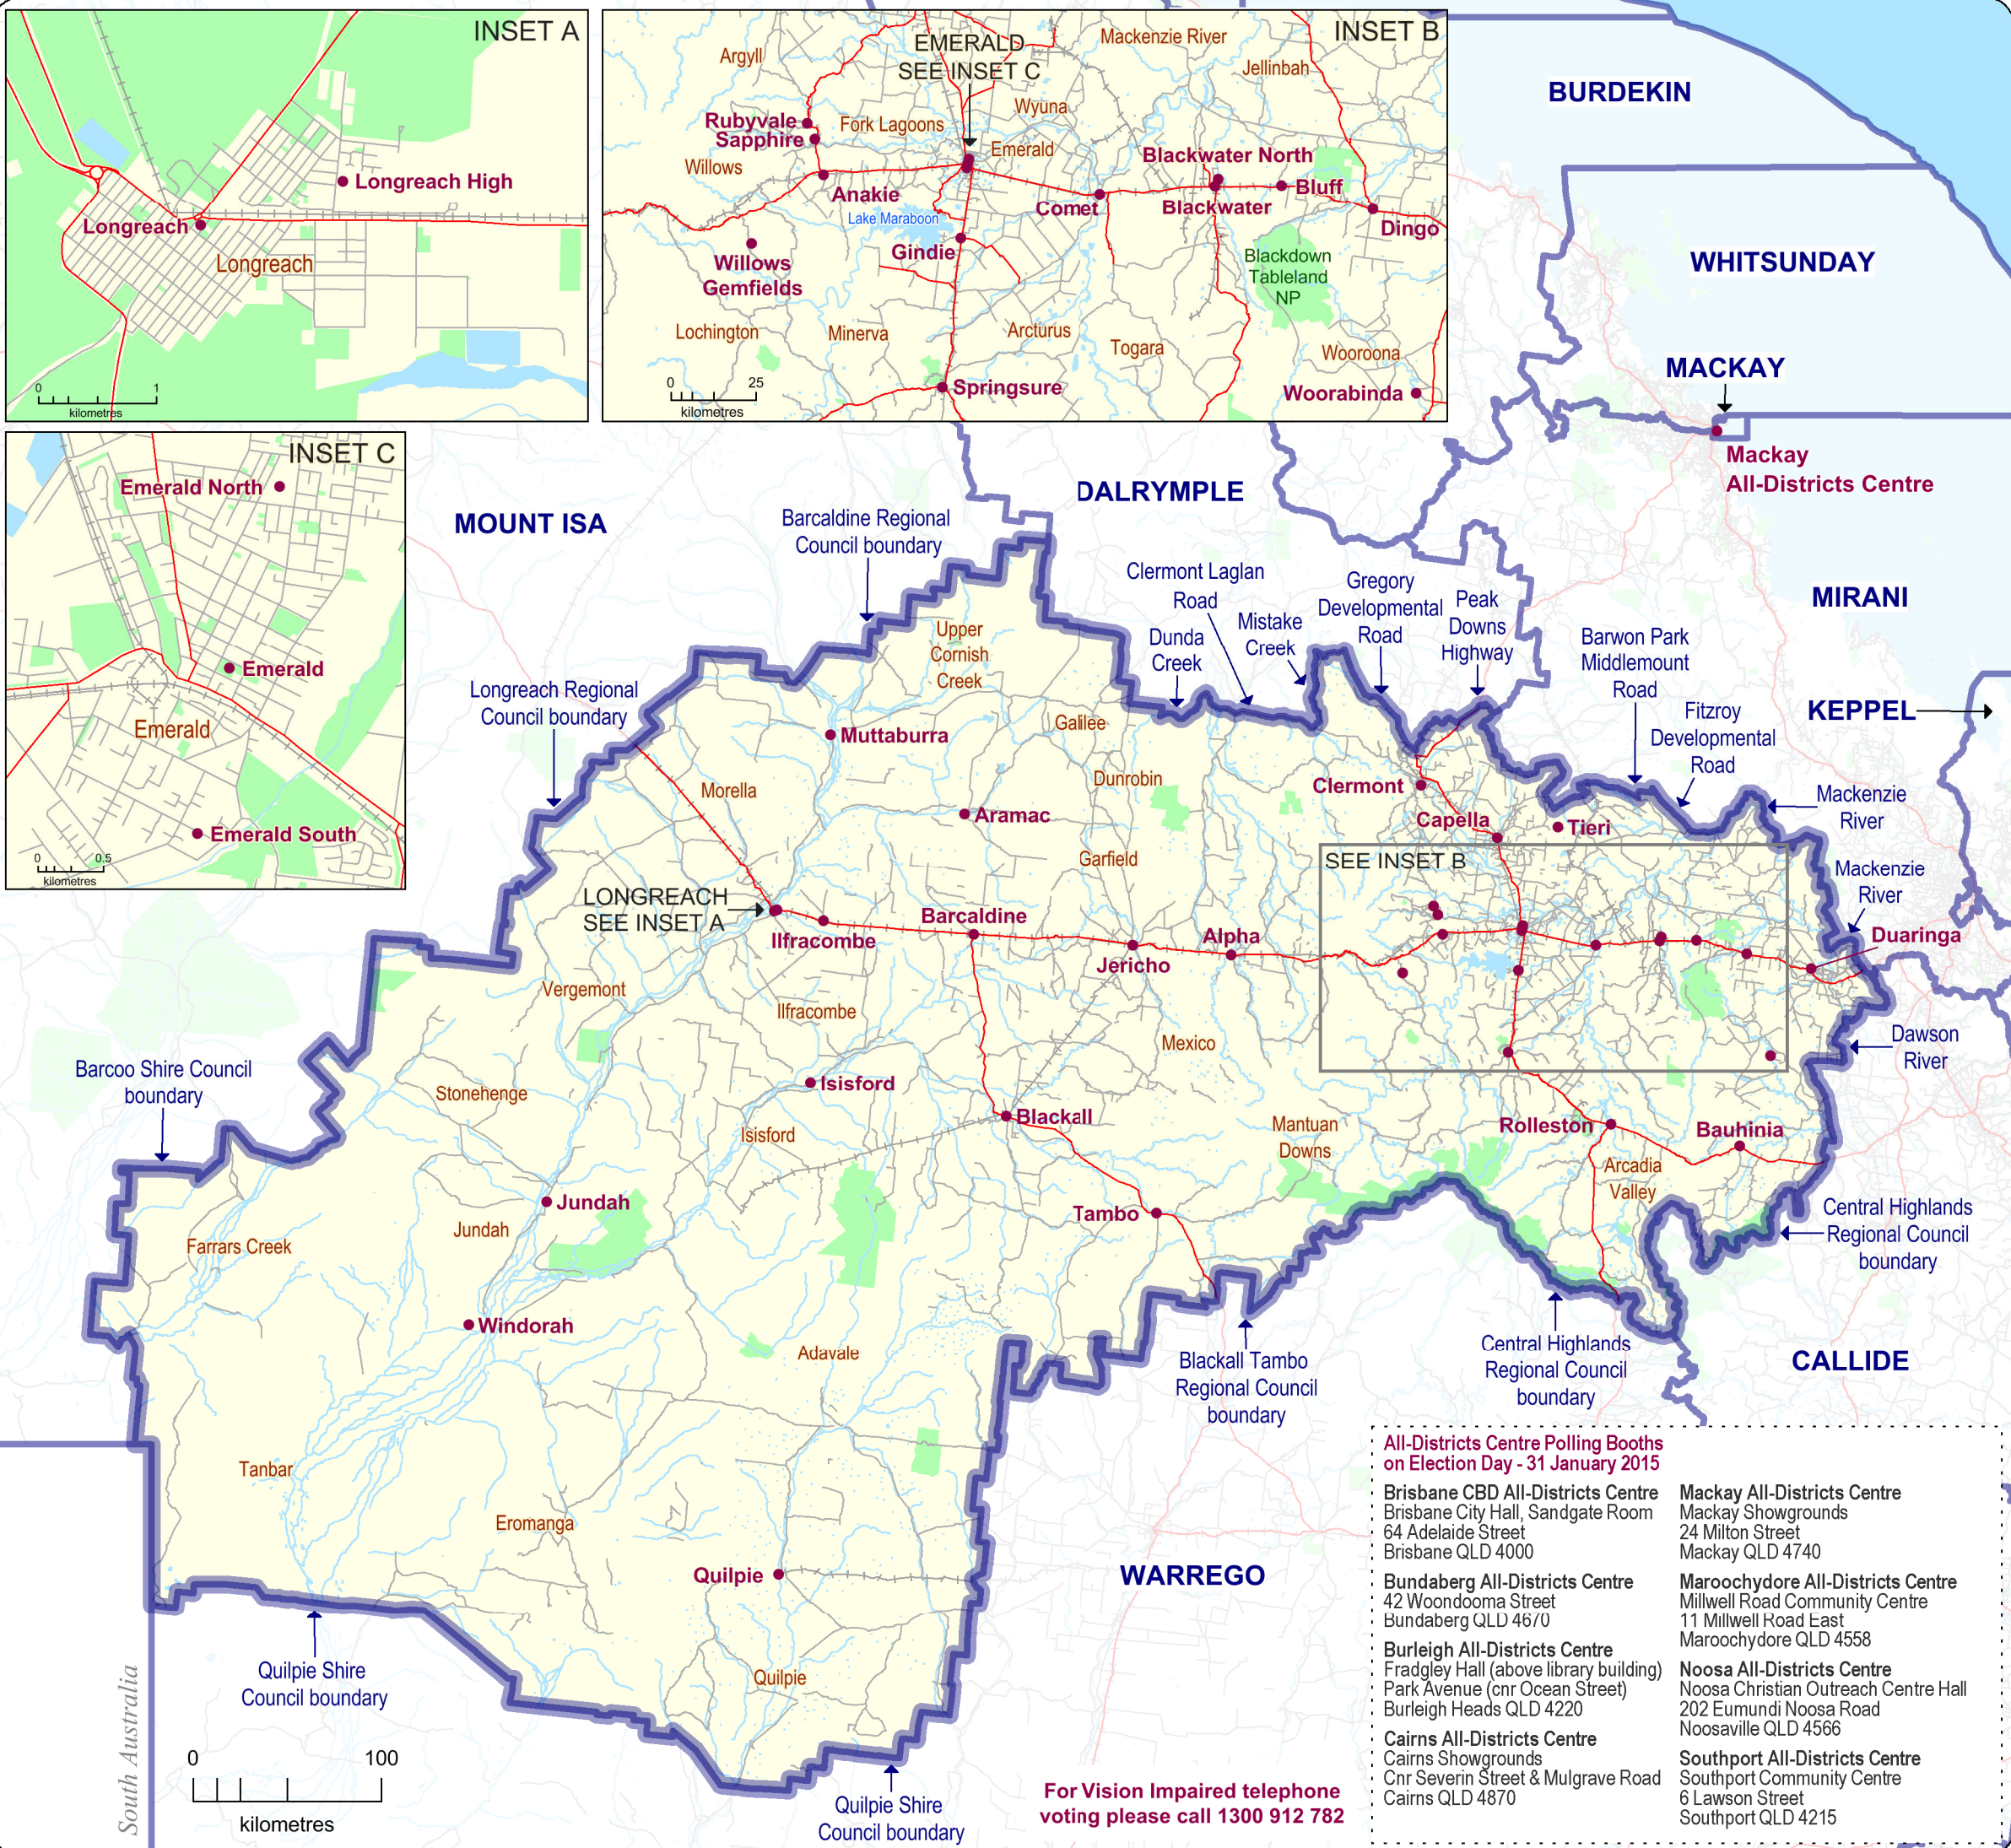

- **All-Districts Centre Polling Booths on Election Day - 31 January 2015**
- **Brisbane CBD All-Districts Centre**
  Brisbane City Hall, Sandgate Room
  64 Adelaide Street
  Brisbane QLD 4000
- **Bundaberg All-Districts Centre**
  42 Woondooma Street
  Bundaberg QLD 4670
- **Burleigh All-Districts Centre**
  Fradgley Hall (above library building)
  Park Avenue (cnr Ocean Street)
  Burleigh Heads QLD 4220
- **Cairns All-Districts Centre**
  Cairns Showgrounds
  Cnr Severin Street & Mulgrave Road
  Cairns QLD 4870
- **Mackay All-Districts Centre**
  Mackay Showgrounds
  24 Milton Street
  Mackay QLD 4740
- **Maroochydoore All-Districts Centre**
  Millwell Road Community Centre
  11 Millwell Road East
  Maroochydoore QLD 4558
- **Noosa All-Districts Centre**
  Noosa Christian Outreach Centre Hall
  202 Eumundi Noosa Road
  Noosaville QLD 4566
- **Southport All-Districts Centre**
  Southport Community Centre
  6 Lawson Street
  Southport QLD 4215

For Vision Impaired telephone voting please call 1300 912 782