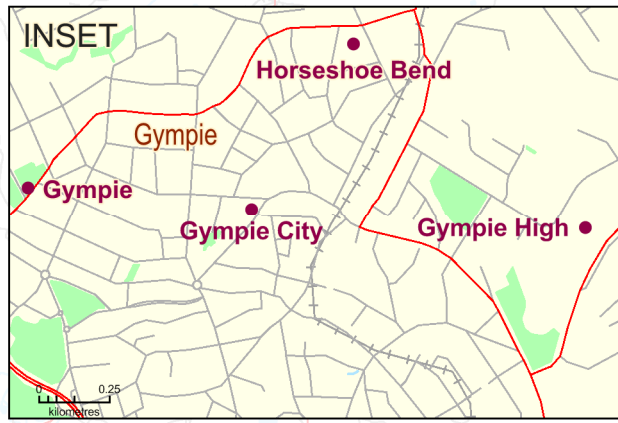

1. **All-Districts Centre Polling Booths on Election Day - 31 January 2015**
2. **Brisbane CBD All-Districts Centre**
     Brisbane City Hall, Sandgate Room
     64 Adelaide Street
     Brisbane QLD 4000
   - **Bundaberg All-Districts Centre**
     42 Woondooma Street
     Bundaberg QLD 4670
   - **Burleigh All-Districts Centre**
     Fradgley Hall (above library building)
     Park Avenue (cnr Ocean Street)
     Burleigh Heads QLD 4220
   - **Cairns All-Districts Centre**
     Cairns Showgrounds
     Cnr Severin Street & Mulgrave Road
     Cairns QLD 4870
   - **Mackay All-Districts Centre**
     Mackay Showgrounds
     24 Milton Street
     Mackay QLD 4740
   - **Maroochydore All-Districts Centre**
     Millwell Road Community Centre
     11 Millwell Road East
     Maroochydore QLD 4558
   - **Noosa All-Districts Centre**
     Noosa Christian Outreach Centre Hall
     202 Eumundi Noosa Road
     Noosaville QLD 4566
   - **Southport All-Districts Centre**
     Southport Community Centre
     6 Lawson Street
     Southport QLD 4215

For Vision Impaired telephone voting please call 1300 912 782

QUEENSLAND STATE ELECTIONS 2015
Polling Booth Locations
ELECTORAL DISTRICT
of
GYMPIE

POLLING INFORMATION
Booth Count: 37
Elector Count: 33,031
Close of Roll: 10 January 2015
Polling Date: 31 January 2015

- Polling Booth
- Major Road
- Minor Road
- Railway
- Wetland
- Waterbody
- Gympie Electoral District
- Other Electoral District
- Suburb Boundary
- National Park/Reserve