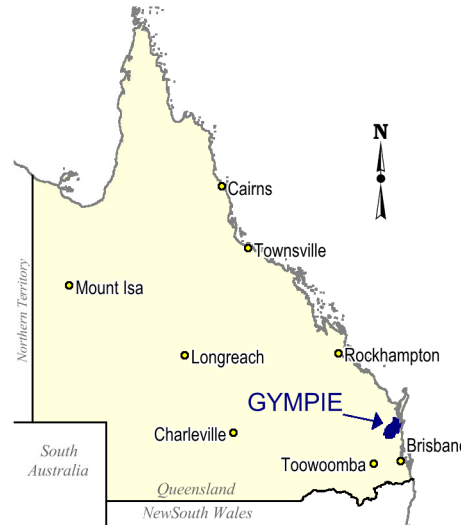

- Polling Booth
- Major Road
- Minor Road
- Railway
- Wetland
- Waterbody
- Gympie Electoral District
- Other Electoral District
- Suburb Boundary
- National Park/Reserve

DISCLAIMER
While every care is taken to ensure the accuracy of this data, the Electoral Commission of Queensland (ECQ) makes no representations or warranties about its accuracy, reliability, completeness or suitability for any particular purpose and disclaims all responsibility and all ability (including, without limitation, liability in negligence) for all expenses, losses, damages (including indirect and consequential damage) and cost which might be incurred as a result of the data being inaccurate or incomplete in any way and for any reason. This map has been produced by the ECQ as a guide to show the location of the State Electoral Boundaries and Polling Booth locations. It is not an official map of State Electoral Boundaries. Official maps of State Electoral Boundaries are available from SmartMap, Department of Natural Resources and Mines, Woolloongabba.
© The State of Queensland - 2014 (Department of Natural Resources and Mines)
© Electoral Commission of Queensland 2014