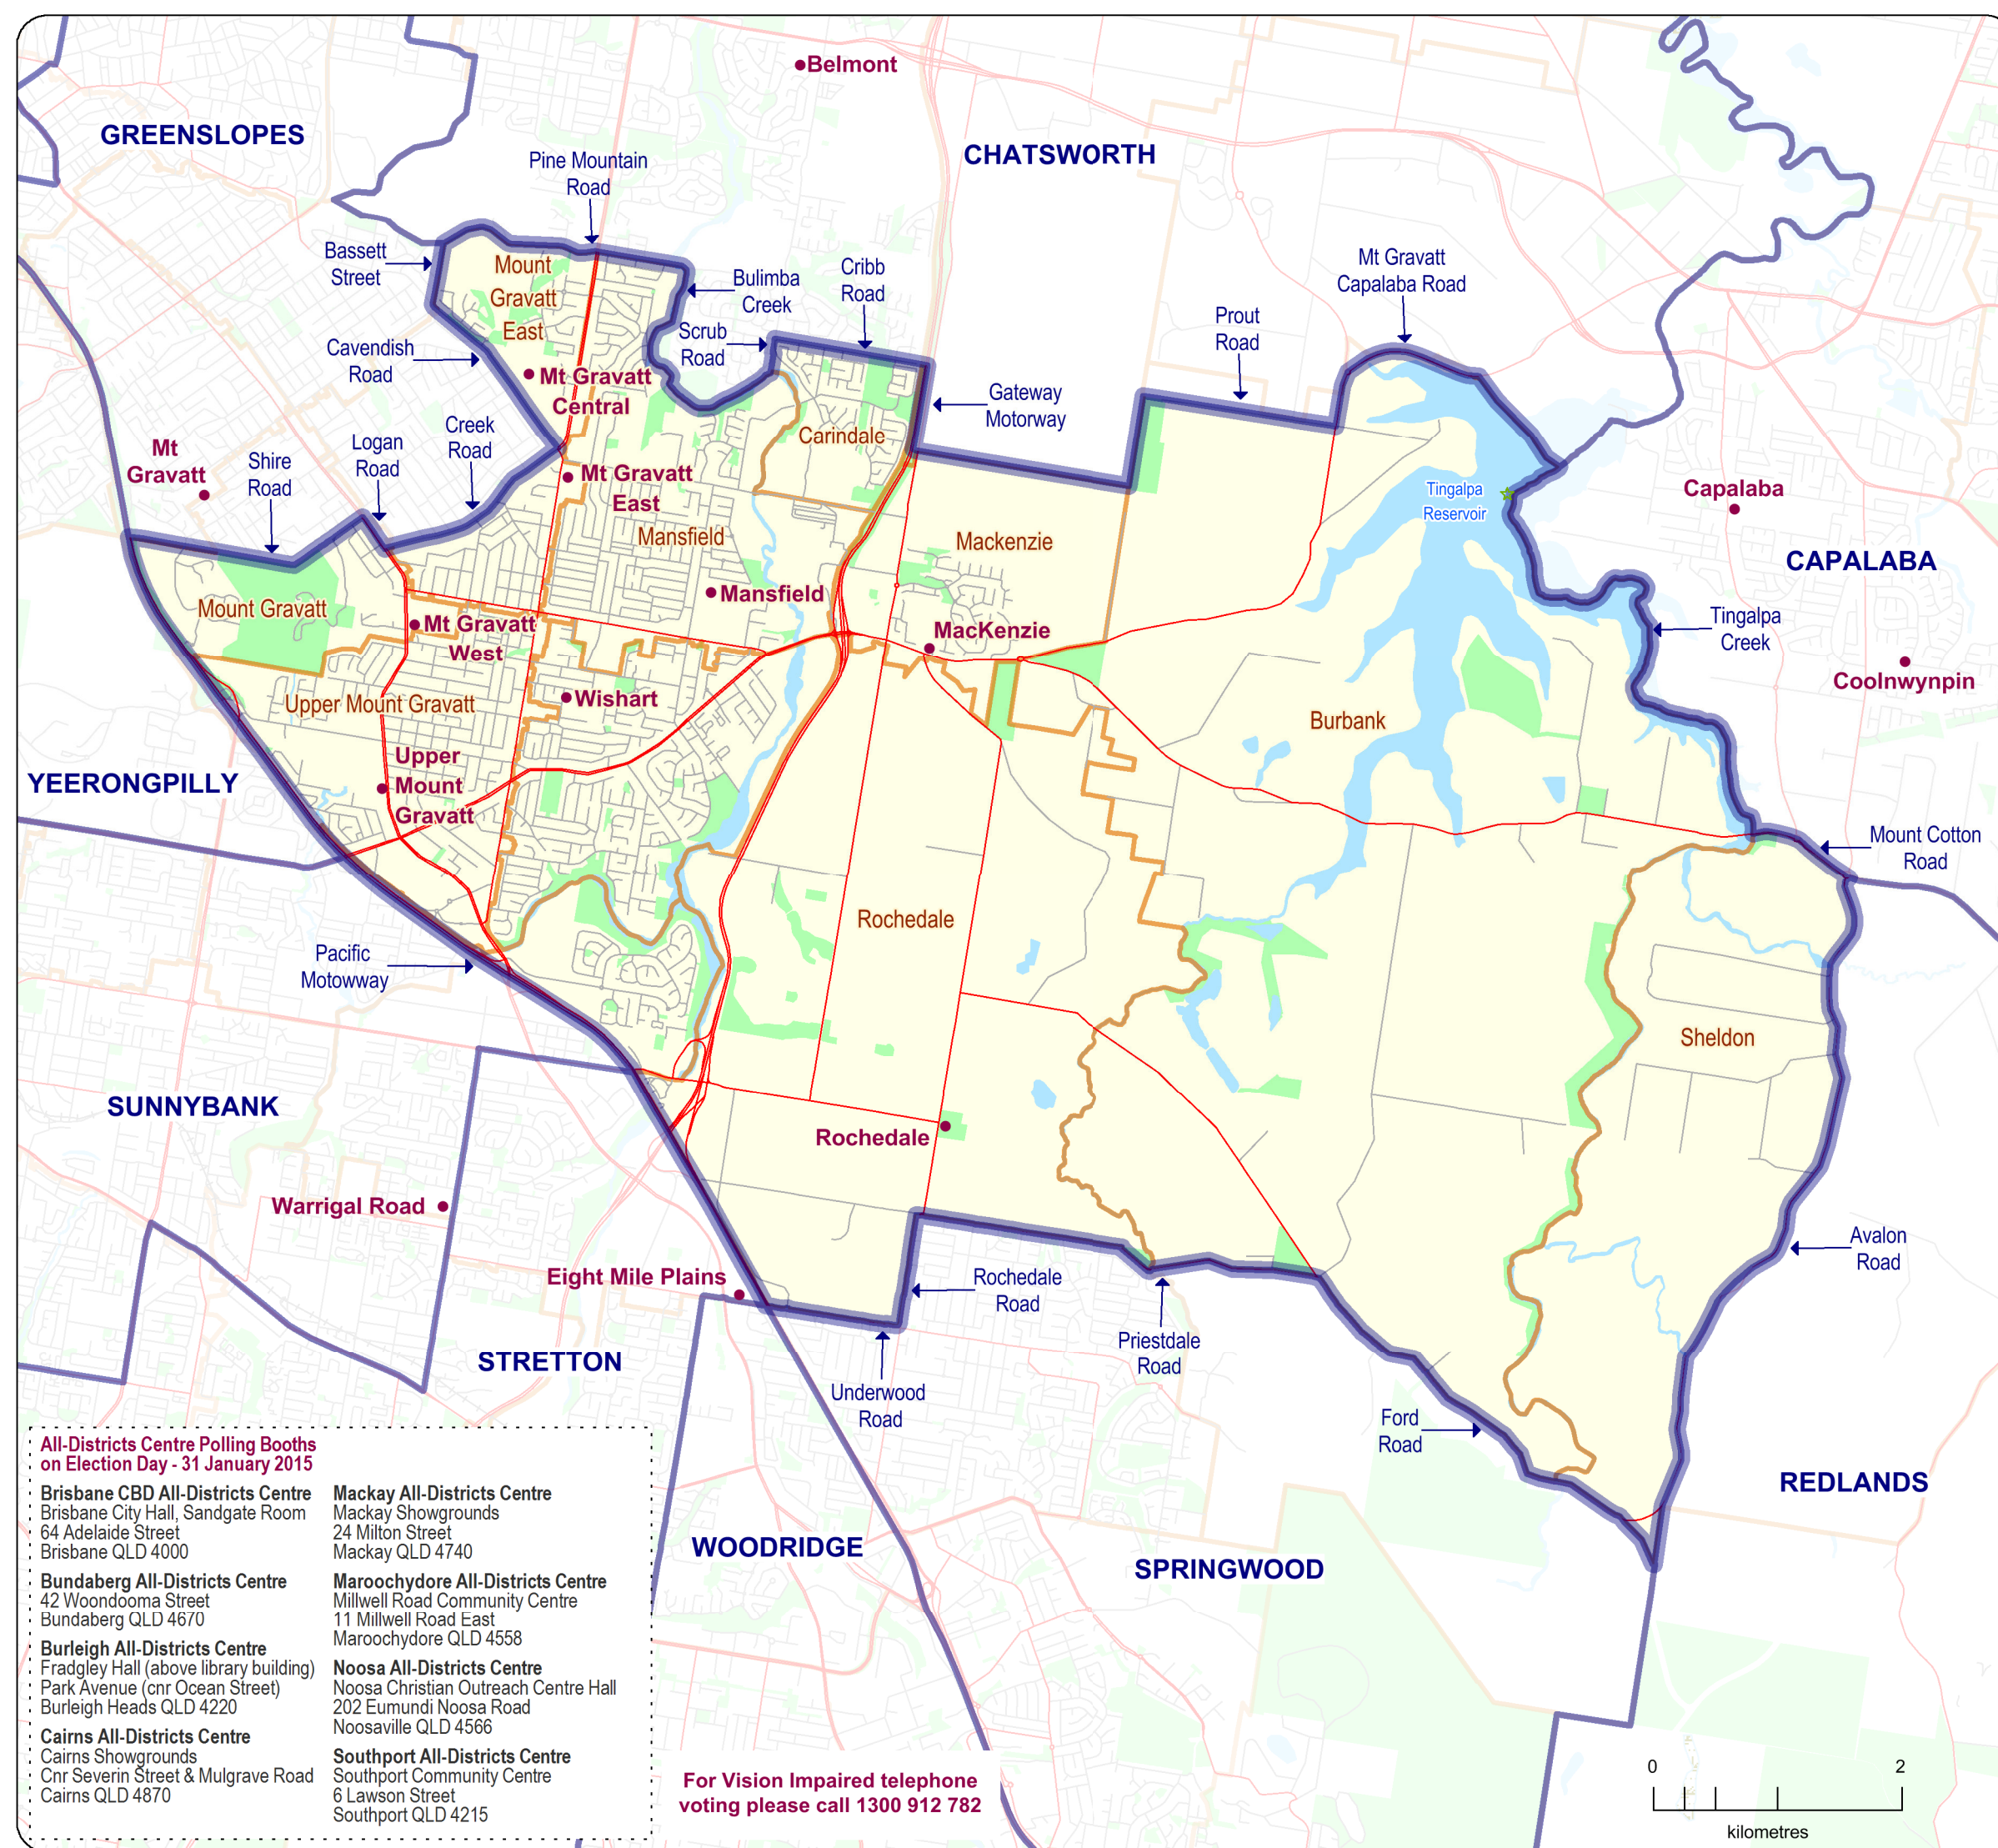

1. **All-Districts Centre Polling Booths on Election Day - 31 January 2015**
2. **Brisbane CBD All-Districts Centre**
     Brisbane City Hall, Sandgate Room
     64 Adelaide Street
     Brisbane QLD 4000
   - **Bundaberg All-Districts Centre**
     42 Woondooma Street
     Bundaberg QLD 4670
   - **Burleigh All-Districts Centre**
     Fradgley Hall (above library building)
     Park Avenue (cnr Ocean Street)
     Burleigh Heads QLD 4220
   - **Cairns All-Districts Centre**
     Cairns Showgrounds
     Cnr Severin Street & Mulgrave Road
     Cairns QLD 4870
   - **Mackay All-Districts Centre**
     Mackay Showgrounds
     24 Milton Street
     Mackay QLD 4740
   - **Maroochydore All-Districts Centre**
     Millwell Road Community Centre
     11 Millwell Road East
     Maroochydore QLD 4558
   - **Noosa All-Districts Centre**
     Noosa Christian Outreach Centre Hall
     202 Eumundi Noosa Road
     Noosaville QLD 4566
   - **Southport All-Districts Centre**
     Southport Community Centre
     6 Lawson Street
     Southport QLD 4215

For Vision Impaired telephone voting please call 1300 912 782