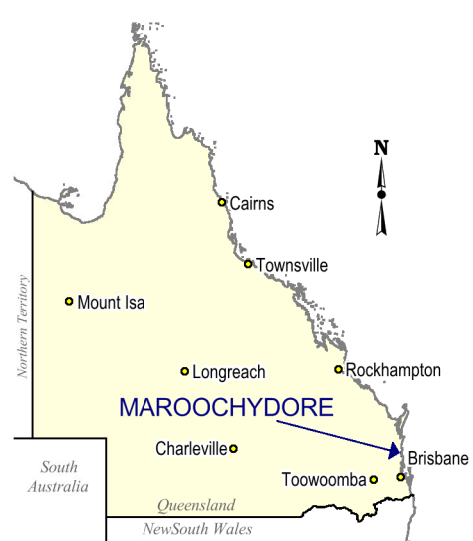

For Vision Impaired telephone voting please call 1300 912 782

QUEENSLAND STATE ELECTIONS 2015
Polling Booth Locations
ELECTORAL DISTRICT
of
MAROOCHYDORE

POLLING INFORMATION
Booth Count: 22
Elector Count: 35,992
Close of Roll: 10 January 2015
Polling Date: 31 January 2015

- Polling Booth
- Major Road
- Minor Road
- Railway
- Wetland
- Waterbody
- Maroochydore Electoral District
- Other Electoral District
- Suburb Boundary
- National Park/Reserve

DISCLAIMER
While every care is taken to ensure the accuracy of this data, the Electoral Commission of Queensland (ECQ) makes no representations or warranties about its accuracy, reliability, completeness or suitability for any particular purpose and disclaims all responsibility and all ability (including, without limitation, liability in negligence) for all expenses, losses, damages (including indirect and consequential damage) and cost which might be incurred as a result of the data being inaccurate or incomplete in any way and for any reason. This map has been produced by the ECQ as a guide to show the location of the State Electoral Boundaries and Polling Booth locations. It is not an official map of State Electoral Boundaries. Official maps of State Electoral Boundaries are available from SmartMap, Department of Natural Resources and Mines, Woollongabba.
© The State of Queensland - 2014 (Department of Natural Resources and Mines)
© Electoral Commission of Queensland 2014