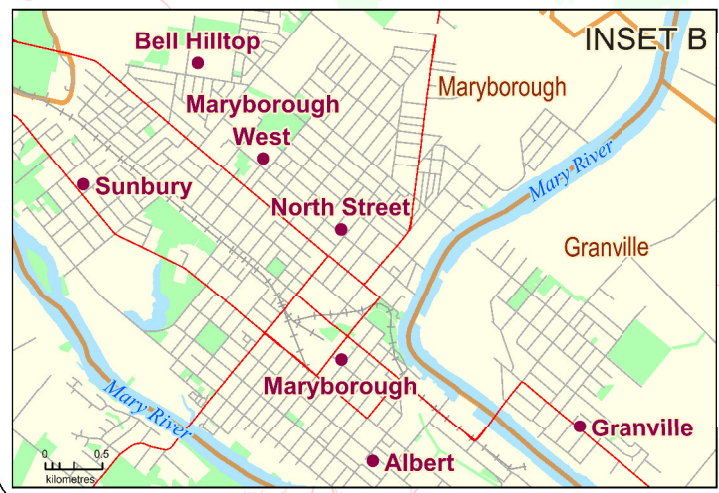

QUEENSLAND STATE ELECTIONS 2015
Polling Booth Locations
ELECTORAL DISTRICT
of
MARYBOROUGH

POLLING INFORMATION
Booth Count: 35
Elector Count: 34,760
Close of Roll: 10 January 2015
Polling Date: 31 January 2015

- Polling Booth
- Major Road
- Minor Road
- Railway
- Wetland
- Waterbody
- Maryborough Electoral District
- Other Electoral District
- Suburb Boundary
- National Park/Reserve

DISCLAIMER
While every care is taken to ensure the accuracy of this data, the Electoral Commission of Queensland (ECQ) makes no representations or warranties about its accuracy, reliability, completeness or suitability for any particular purpose and disclaims all responsibility and all ability (including, without limitation, liability in negligence) for all expenses, losses, damages (including indirect and consequential damage) and cost which might be incurred as a result of the data being inaccurate or incomplete in any way and for any reason. This map has been produced by the ECQ as a guide to show the location of the State Electoral Boundaries and Polling Booth locations. It is not an official map of State Electoral Boundaries. Official maps of State Electoral Boundaries are available from SmartMap, Department of Natural Resources and Mines, Woolloongabba.
© The State of Queensland - 2014
(Department of Natural Resources and Mines)
© Electoral Commission of Queensland 2014