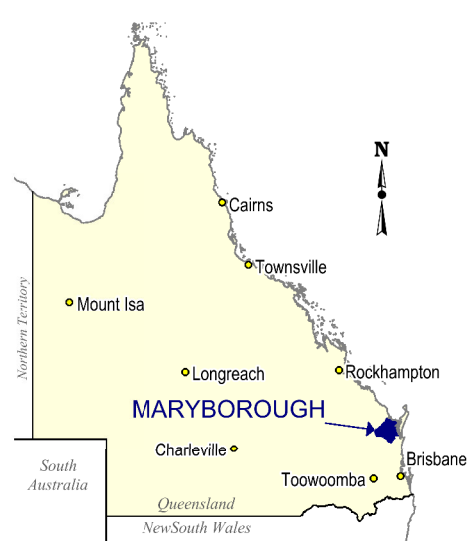

QUEENSLAND STATE ELECTIONS 2015
Polling Booth Locations
ELECTORAL DISTRICT
of
MARYBOROUGH

POLLING INFORMATION
Booth Count: 35
Elector Count: 34,760
Close of Roll: 10 January 2015
Polling Date: 31 January 2015

- Polling Booth
- Major Road
- Minor Road
- Railway
- Wetland
- Waterbody
- Maryborough Electoral District
- Other Electoral District
- Suburb Boundary
- National Park/Reserve

DISCLAIMER
While every care is taken to ensure the accuracy of this data, the Electoral Commission of Queensland (ECQ) makes no representations or warranties about its accuracy, reliability, completeness or suitability for any particular purpose and disclaims all responsibility and all ability (including, without limitation, liability in negligence) for all expenses, losses, damages (including indirect and consequential damage) and cost which might be incurred as a result of the data being inaccurate or incomplete in any way and for any reason. This map has been produced by the ECQ as a guide to show the location of the State Electoral Boundaries and Polling Booth locations. It is not an official map of State Electoral Boundaries. Official maps of State Electoral Boundaries are available from SmartMap, Department of Natural Resources and Mines, Woolloongabba.
© The State of Queensland - 2014
(Department of Natural Resources and Mines)
© Electoral Commission of Queensland 2014