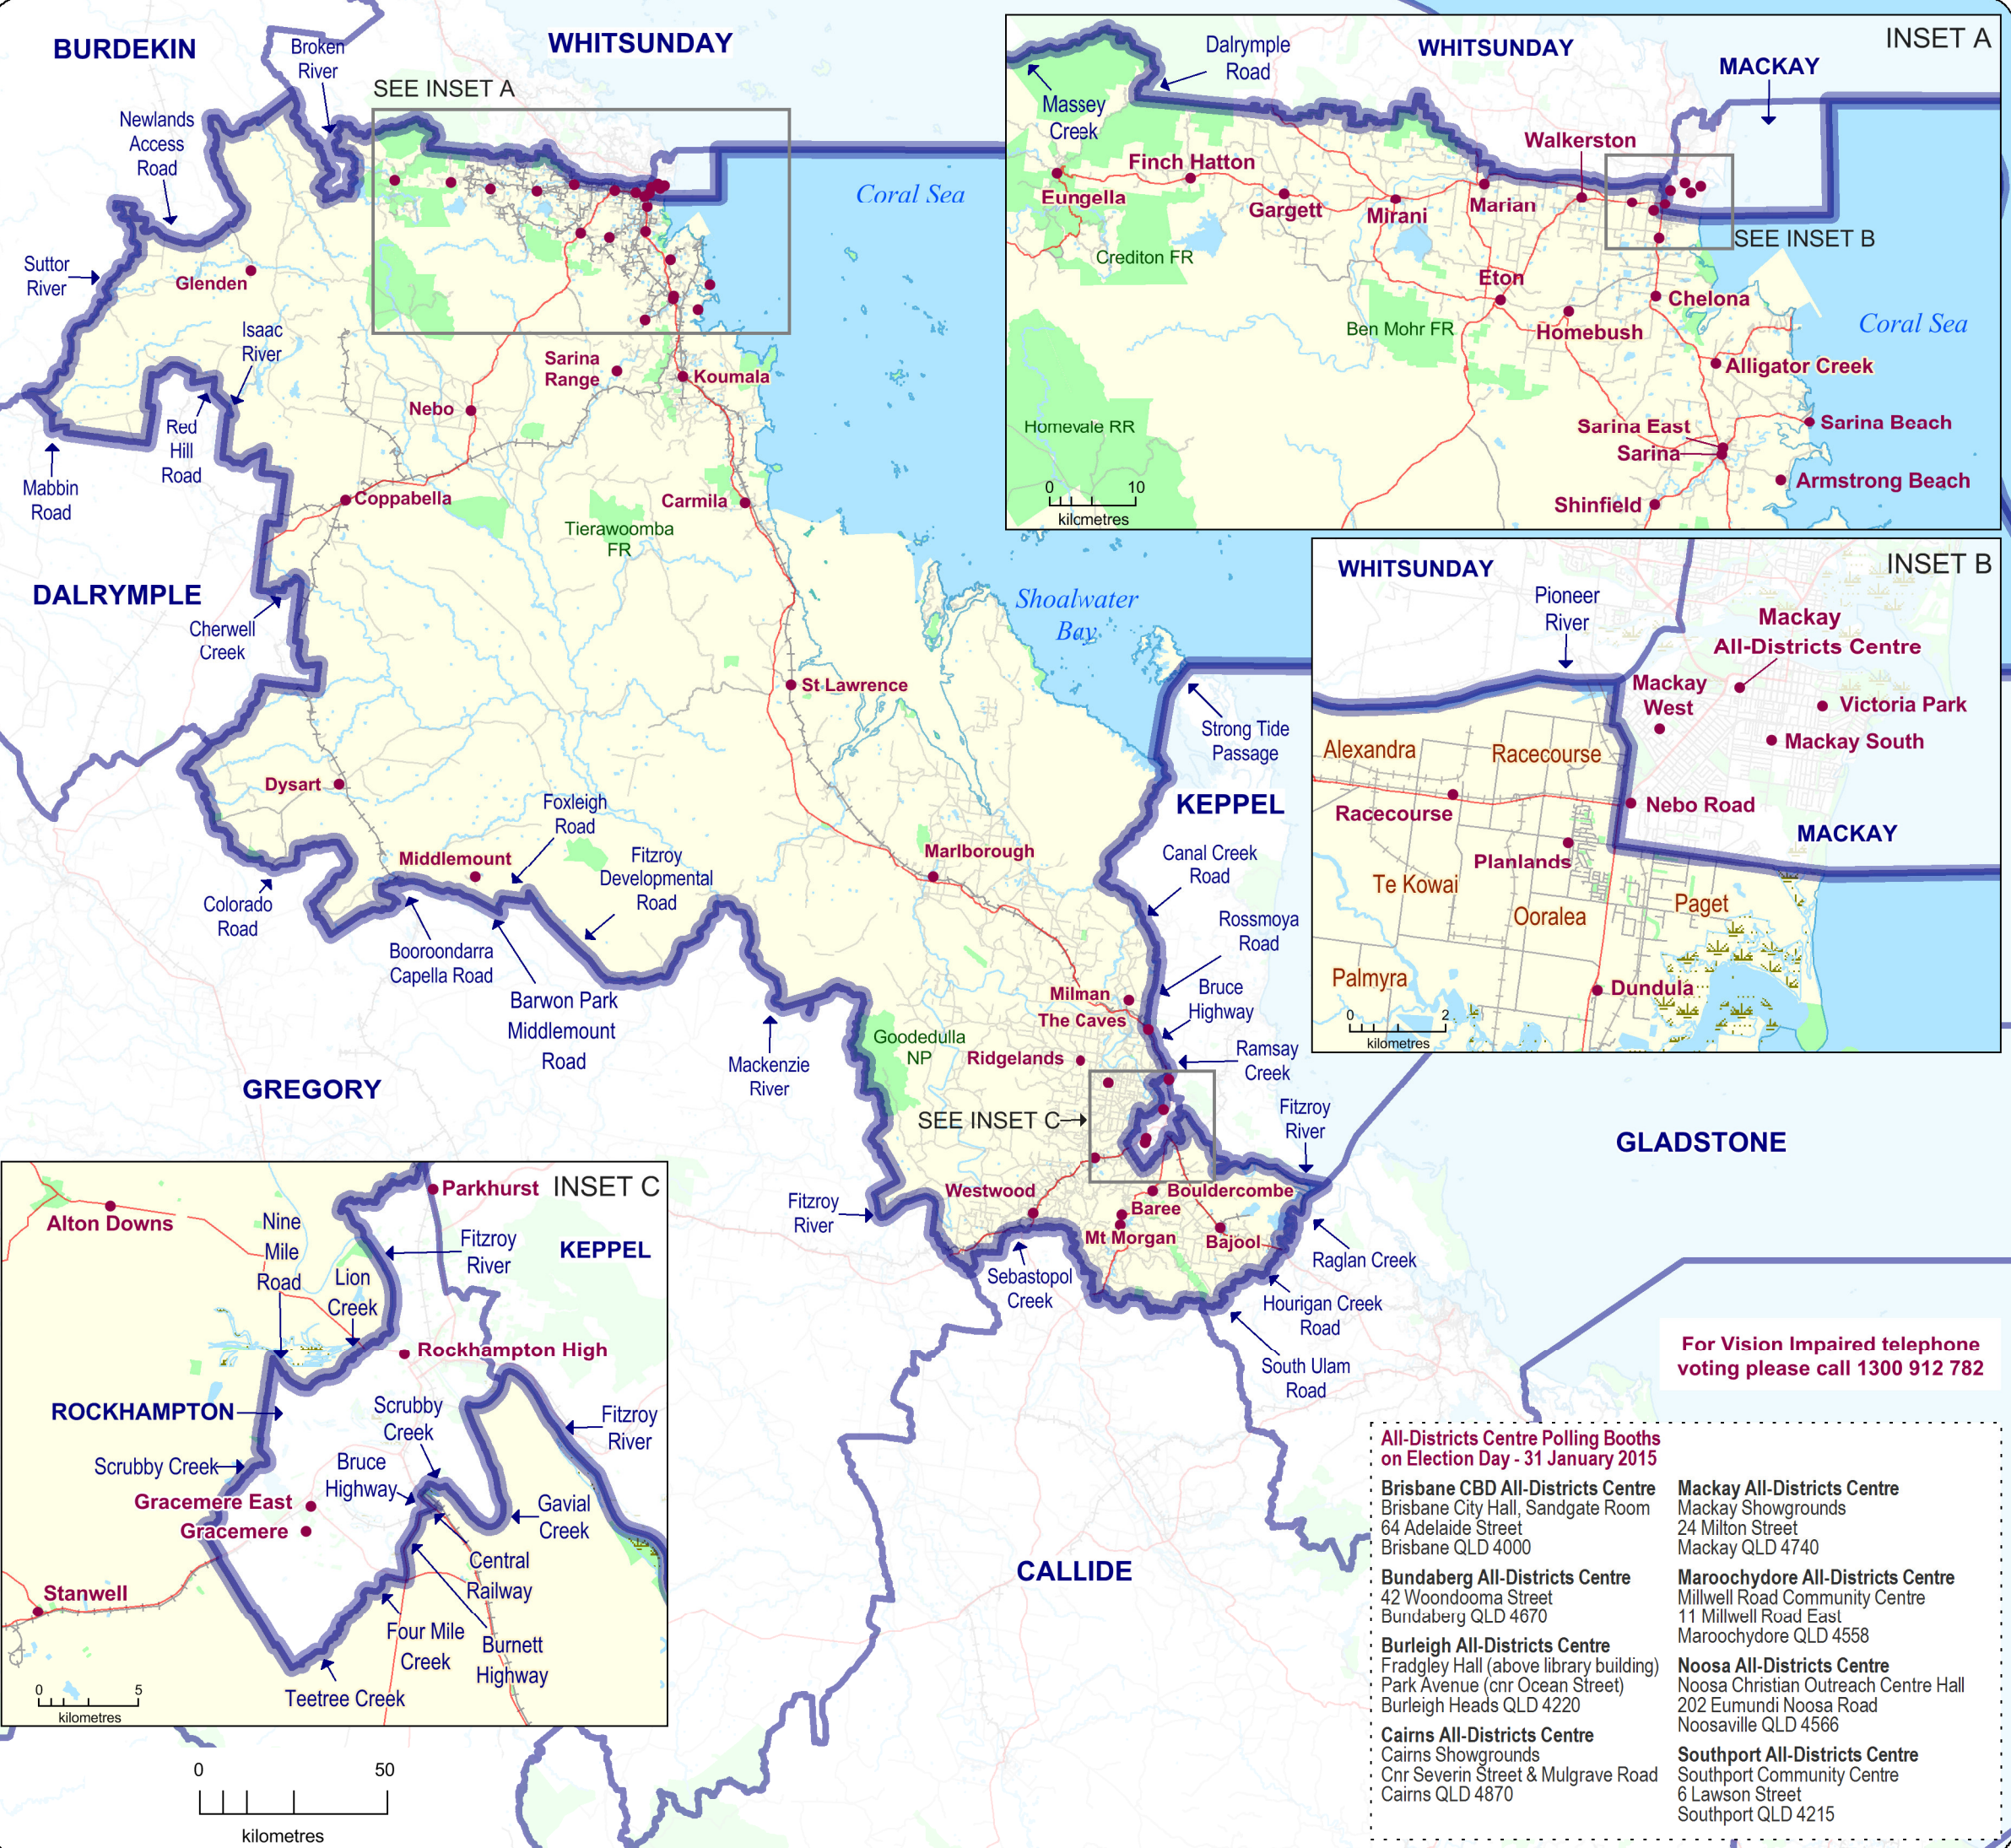

QUEENSLAND STATE ELECTIONS 2015

Polling Booth Locations ELECTORAL DISTRICT of **MIRANI**

POLLING INFORMATION

Booth Count: 55
 Elector Count: 33,593
 Close of Roll: 10 January 2015
 Polling Date: 31 January 2015

- Polling Booth
- Major Road
- Minor Road
- +—+—+—+—+—+—+—+—+— Railway
- Wetland
- Waterbody
- Mirani Electoral District
- Other Electoral District
- Suburb Boundary
- National Park/Reserve

For Vision Impaired telephone voting please call 1300 912 782

DISCLAIMER
 While every care is taken to ensure the accuracy of this data, the Electoral Commission of Queensland (ECQ) makes no representations or warranties about its accuracy, reliability, completeness or suitability for any particular purpose and disclaims all responsibility and all ability (including, without limitation, liability in negligence) for all expenses, losses, damages (including indirect and consequential damage) and cost which might be incurred as a result of the data being inaccurate or incomplete in any way and for any reason. This map has been produced by the ECQ as a guide to show the location of the State Electoral Boundaries and Polling Booth locations. It is not an official map of State Electoral Boundaries. Official maps of State Electoral Boundaries are available from SmartMap, Department of Natural Resources and Mines, Woolloongabba.
 © The State of Queensland - 2014
 (Department of Natural Resources and Mines)
 © Electoral Commission of Queensland 2014