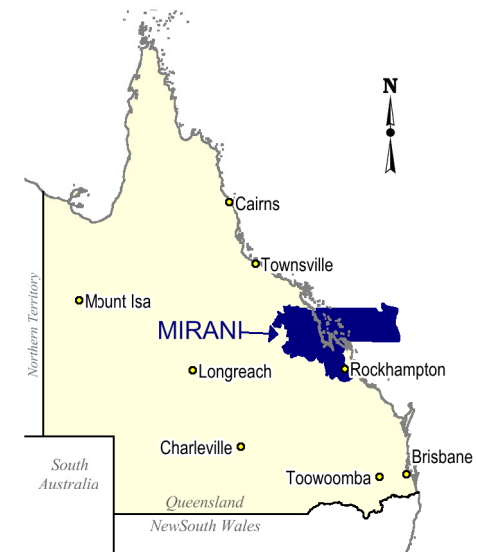

QUEENSLAND STATE ELECTIONS 2015

Polling Booth Locations ELECTORAL DISTRICT of **MIRANI**

POLLING INFORMATION

Booth Count: 55
Elector Count: 33,593
Close of Roll: 10 January 2015
Polling Date: 31 January 2015

- Polling Booth
- Major Road
- Minor Road
- —+—+—+—+—+—+—+—+—+— Railway
- Wetland
- Waterbody
- Mirani Electoral District
- Other Electoral District
- Suburb Boundary
- National Park/Reserve

For Vision Impaired telephone voting please call 1300 912 782

- **All-Districts Centre Polling Booths on Election Day - 31 January 2015**
- **Brisbane CBD All-Districts Centre**
  Brisbane City Hall, Sandgate Room
  64 Adelaide Street
  Brisbane QLD 4000
- **Bundaberg All-Districts Centre**
  42 Woondooma Street
  Bundaberg QLD 4670
- **Burleigh All-Districts Centre**
  Fradgley Hall (above library building)
  Park Avenue (cnr Ocean Street)
  Burleigh Heads QLD 4220
- **Cairns All-Districts Centre**
  Cairns Showgrounds
  Cnr Severin Street & Mulgrave Road
  Cairns QLD 4870
- **Mackay All-Districts Centre**
  Mackay Showgrounds
  24 Milton Street
  Mackay QLD 4740
- **Maroochydore All-Districts Centre**
  Millwell Road Community Centre
  11 Millwell Road East
  Maroochydore QLD 4558
- **Noosa All-Districts Centre**
  Noosa Christian Outreach Centre Hall
  202 Eumundi Noosa Road
  Noosaville QLD 4566
- **Southport All-Districts Centre**
  Southport Community Centre
  6 Lawson Street
  Southport QLD 4215

DISCLAIMER
While every care is taken to ensure the accuracy of this data, the Electoral Commission of Queensland (ECQ) makes no representations or warranties about its accuracy, reliability, completeness or suitability for any particular purpose and disclaims all responsibility and all ability (including, without limitation, liability in negligence) for all expenses, losses, damages (including indirect and consequential damage) and cost which might be incurred as a result of the data being inaccurate or incomplete in any way and for any reason. This map has been produced by the ECQ as a guide to show the location of the State Electoral Boundaries and Polling Booth locations. It is not an official map of State Electoral Boundaries. Official maps of State Electoral Boundaries are available from SmartMap, Department of Natural Resources and Mines, Woolloongabba.
© The State of Queensland - 2014
(Department of Natural Resources and Mines)
© Electoral Commission of Queensland 2014