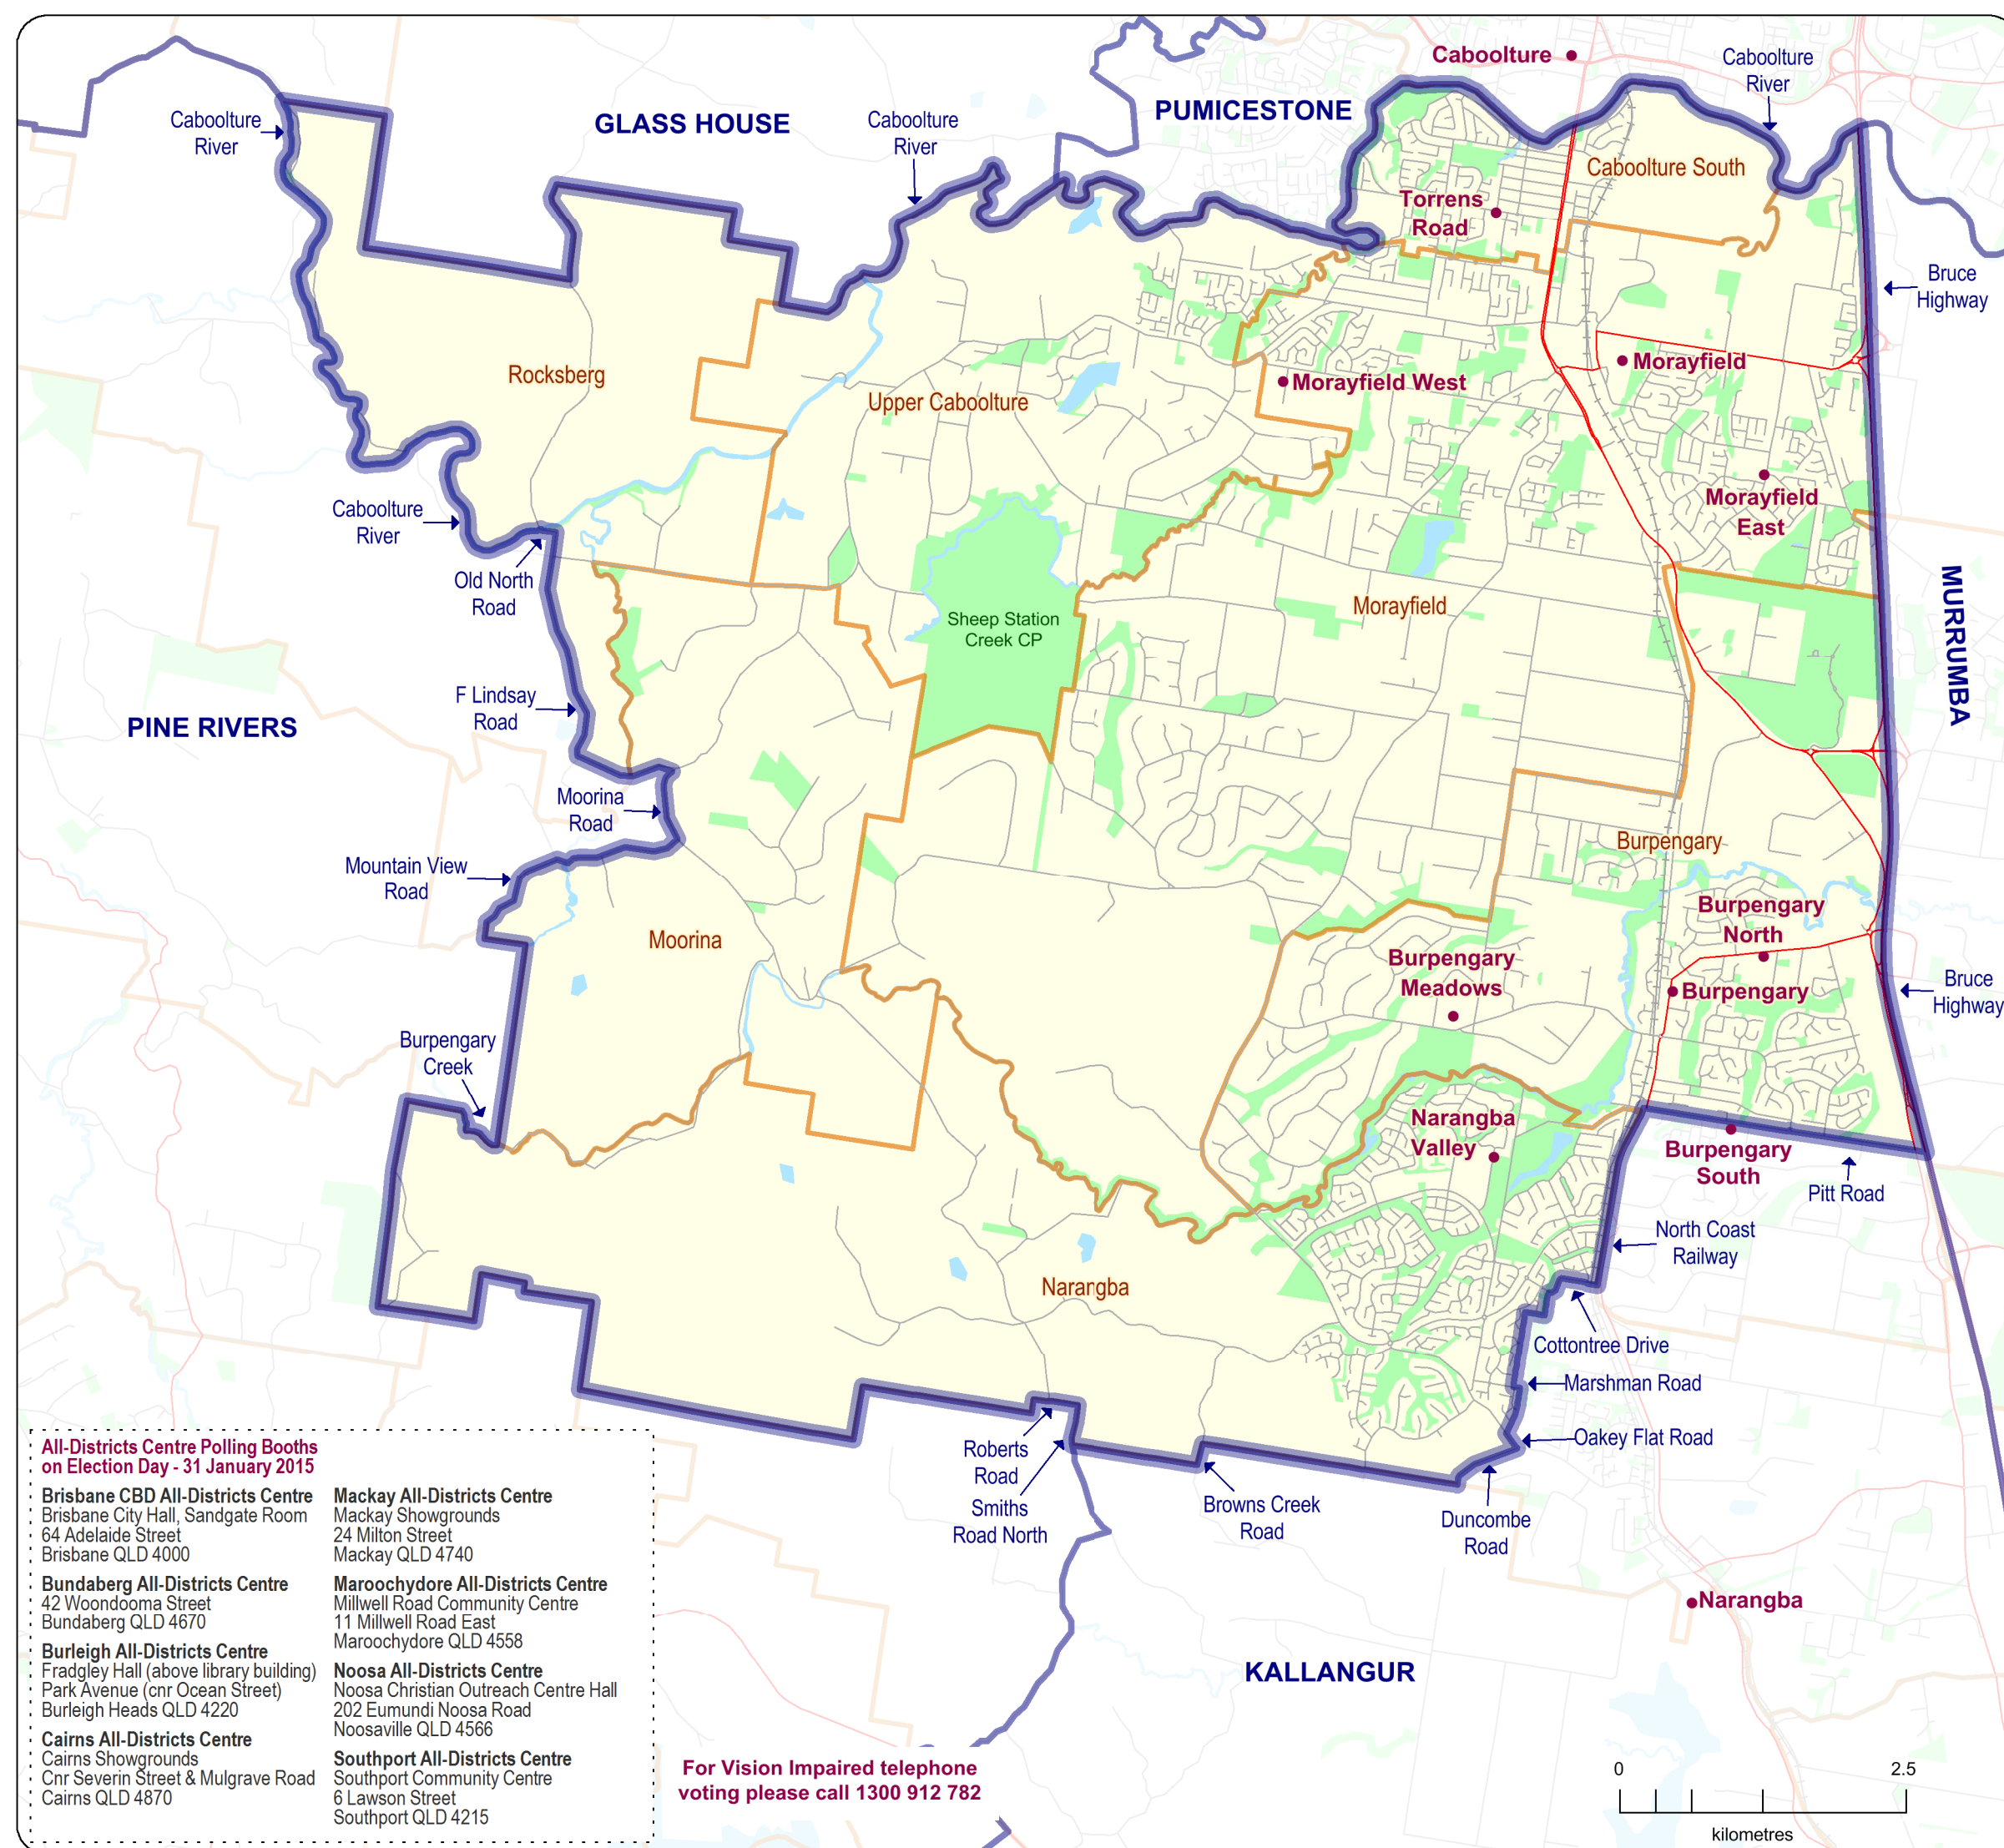

1. **All-Districts Centre Polling Booths on Election Day - 31 January 2015**

Brisbane CBD All-Districts Centre Brisbane City Hall, Sandgate Room 64 Adelaide Street Brisbane QLD 4000	Mackay All-Districts Centre Mackay Showgrounds 24 Milton Street Mackay QLD 4740
Bundaberg All-Districts Centre 42 Woondooma Street Bundaberg QLD 4670	Maroochydore All-Districts Centre Millwell Road Community Centre 11 Millwell Road East Maroochydore QLD 4558
Burleigh All-Districts Centre Fradgley Hall (above library building) Park Avenue (cnr Ocean Street) Burleigh Heads QLD 4220	Noosa All-Districts Centre Noosa Christian Outreach Centre Hall 202 Eumundi Noosa Road Noosaville QLD 4566
Cairns All-Districts Centre Cairns Showgrounds Cnr Severin Street & Mulgrave Road Cairns QLD 4870	Southport All-Districts Centre Southport Community Centre 6 Lawson Street Southport QLD 4215

For Vision Impaired telephone voting please call 1300 912 782