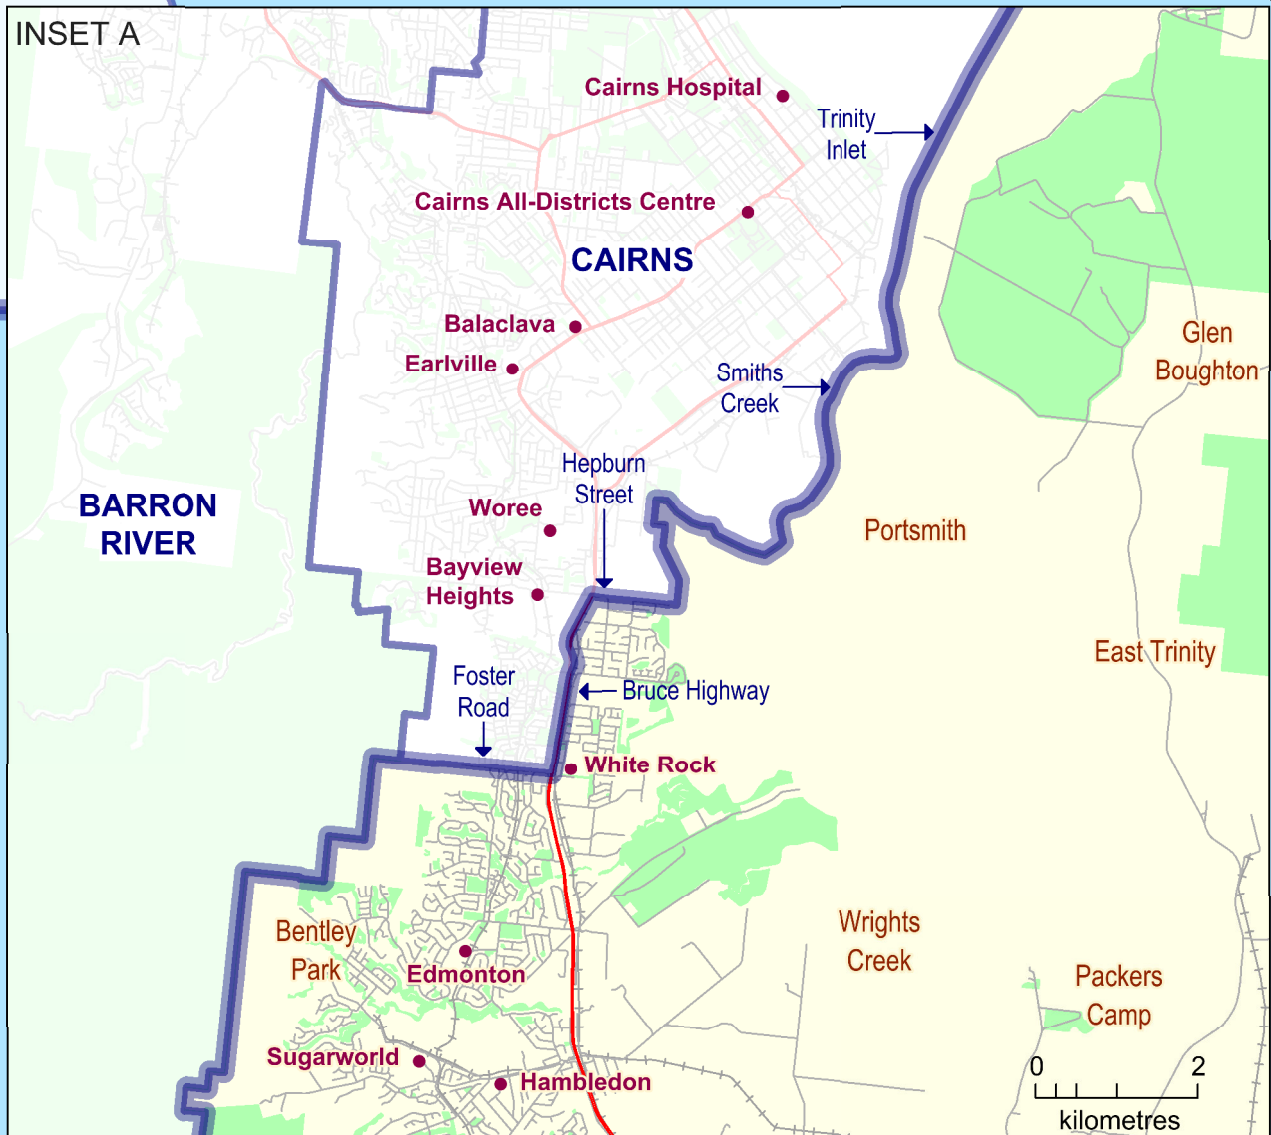

All-Districts Centre Polling Booths on Election Day - 31 January 2015

Brisbane CBD All-Districts Centre Brisbane City Hall, Sandgate Room 64 Adelaide Street Brisbane QLD 4000	Mackay All-Districts Centre Mackay Showgrounds 24 Milton Street Mackay QLD 4740
Bundaberg All-Districts Centre 42 Woondooma Street Bundaberg QLD 4670	Maroochydore All-Districts Centre Millwell Road Community Centre 11 Millwell Road East Maroochydore QLD 4558
Burleigh All-Districts Centre Fradgley Hall (above library building) Park Avenue (cnr Ocean Street) Burleigh Heads QLD 4220	Noosa All-Districts Centre Noosa Christian Outreach Centre Hall 202 Eumundi Noosa Road Noosaville QLD 4566
Cairns All-Districts Centre Cairns Showgrounds Cnr Severin Street & Mulgrave Road Cairns QLD 4870	Southport All-Districts Centre Southport Community Centre 6 Lawson Street Southport QLD 4215

For Vision Impaired telephone voting please call 1300 912 782