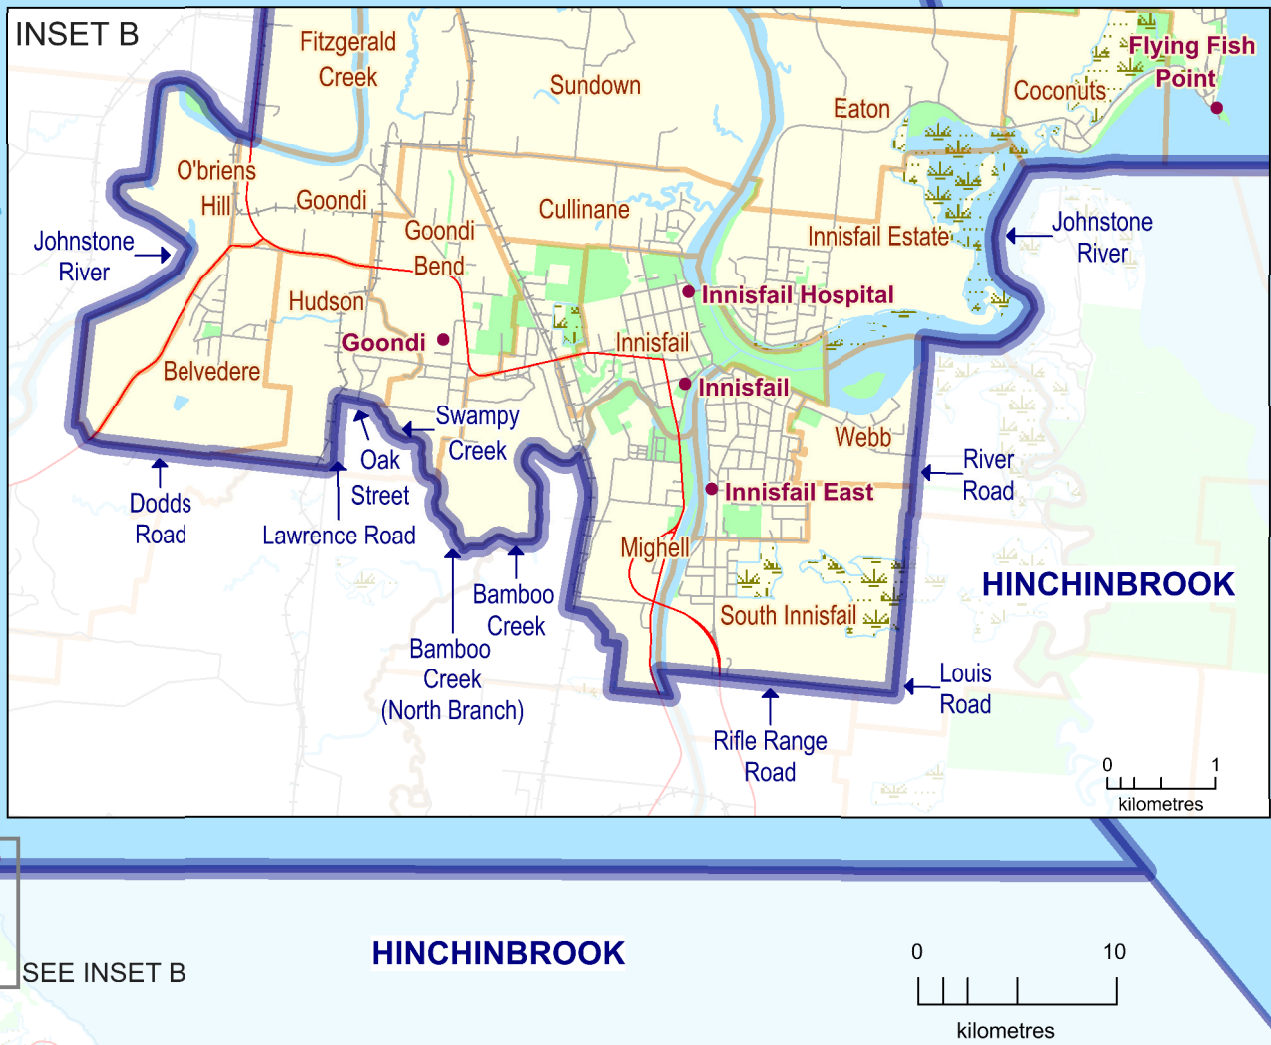

All-Districts Centre Polling Booths on Election Day - 31 January 2015

- | | |
|---|--|
| Brisbane CBD All-Districts Centre
Brisbane City Hall, Sandgate Room
64 Adelaide Street
Brisbane QLD 4000 | Mackay All-Districts Centre
Mackay Showgrounds
24 Milton Street
Mackay QLD 4740 |
| Bundaberg All-Districts Centre
42 Woondooma Street
Bundaberg QLD 4670 | Maroochydore All-Districts Centre
Millwell Road Community Centre
11 Millwell Road East
Maroochydore QLD 4558 |
| Burleigh All-Districts Centre
Fradgley Hall (above library building)
Park Avenue (cnr Ocean Street)
Burleigh Heads QLD 4220 | Noosa All-Districts Centre
Noosa Christian Outreach Centre Hall
202 Eumundi Noosa Road
Noosaville QLD 4566 |
| Cairns All-Districts Centre
Cairns Showgrounds
Cnr Severin Street & Mulgrave Road
Cairns QLD 4870 | Southport All-Districts Centre
Southport Community Centre
6 Lawson Street
Southport QLD 4215 |

For Vision Impaired telephone voting please call 1300 912 782

QUEENSLAND STATE ELECTIONS 2015
Polling Booth Locations
ELECTORAL DISTRICT of **MULGRAVE**

POLLING INFORMATION

Booth Count: 32
Elector Count: 30,255
Close of Roll: 10 January 2015
Polling Date: 31 January 2015