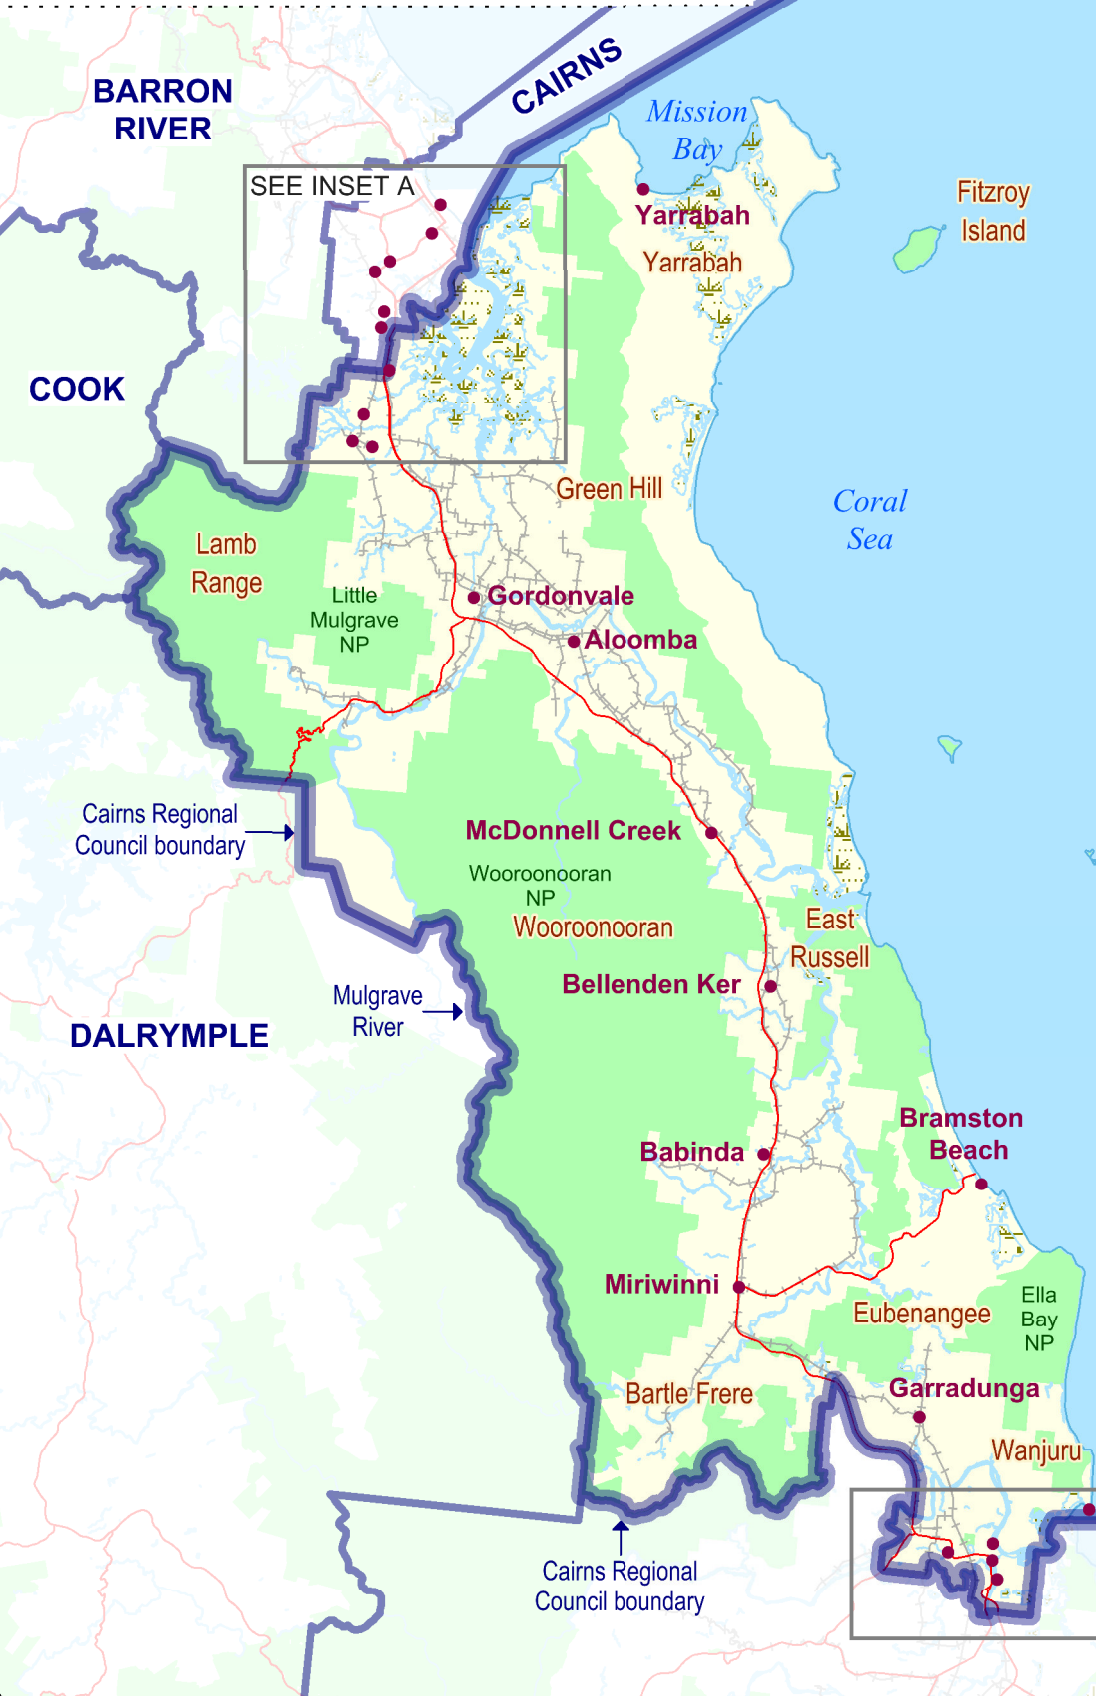

All-Districts Centre Polling Booths on Election Day - 31 January 2015

Brisbane CBD All-Districts Centre Brisbane City Hall, Sandgate Room 64 Adelaide Street Brisbane QLD 4000	Mackay All-Districts Centre Mackay Showgrounds 24 Milton Street Mackay QLD 4740
Bundaberg All-Districts Centre 42 Woondooma Street Bundaberg QLD 4670	Maroochydore All-Districts Centre Millwell Road Community Centre 11 Millwell Road East Maroochydore QLD 4558
Burleigh All-Districts Centre Fradgley Hall (above library building) Park Avenue (cnr Ocean Street) Burleigh Heads QLD 4220	Noosa All-Districts Centre Noosa Christian Outreach Centre Hall 202 Eumundi Noosa Road Noosaville QLD 4566
Cairns All-Districts Centre Cairns Showgrounds Cnr Severin Street & Mulgrave Road Cairns QLD 4870	Southport All-Districts Centre Southport Community Centre 6 Lawson Street Southport QLD 4215

For Vision Impaired telephone voting please call 1300 912 782