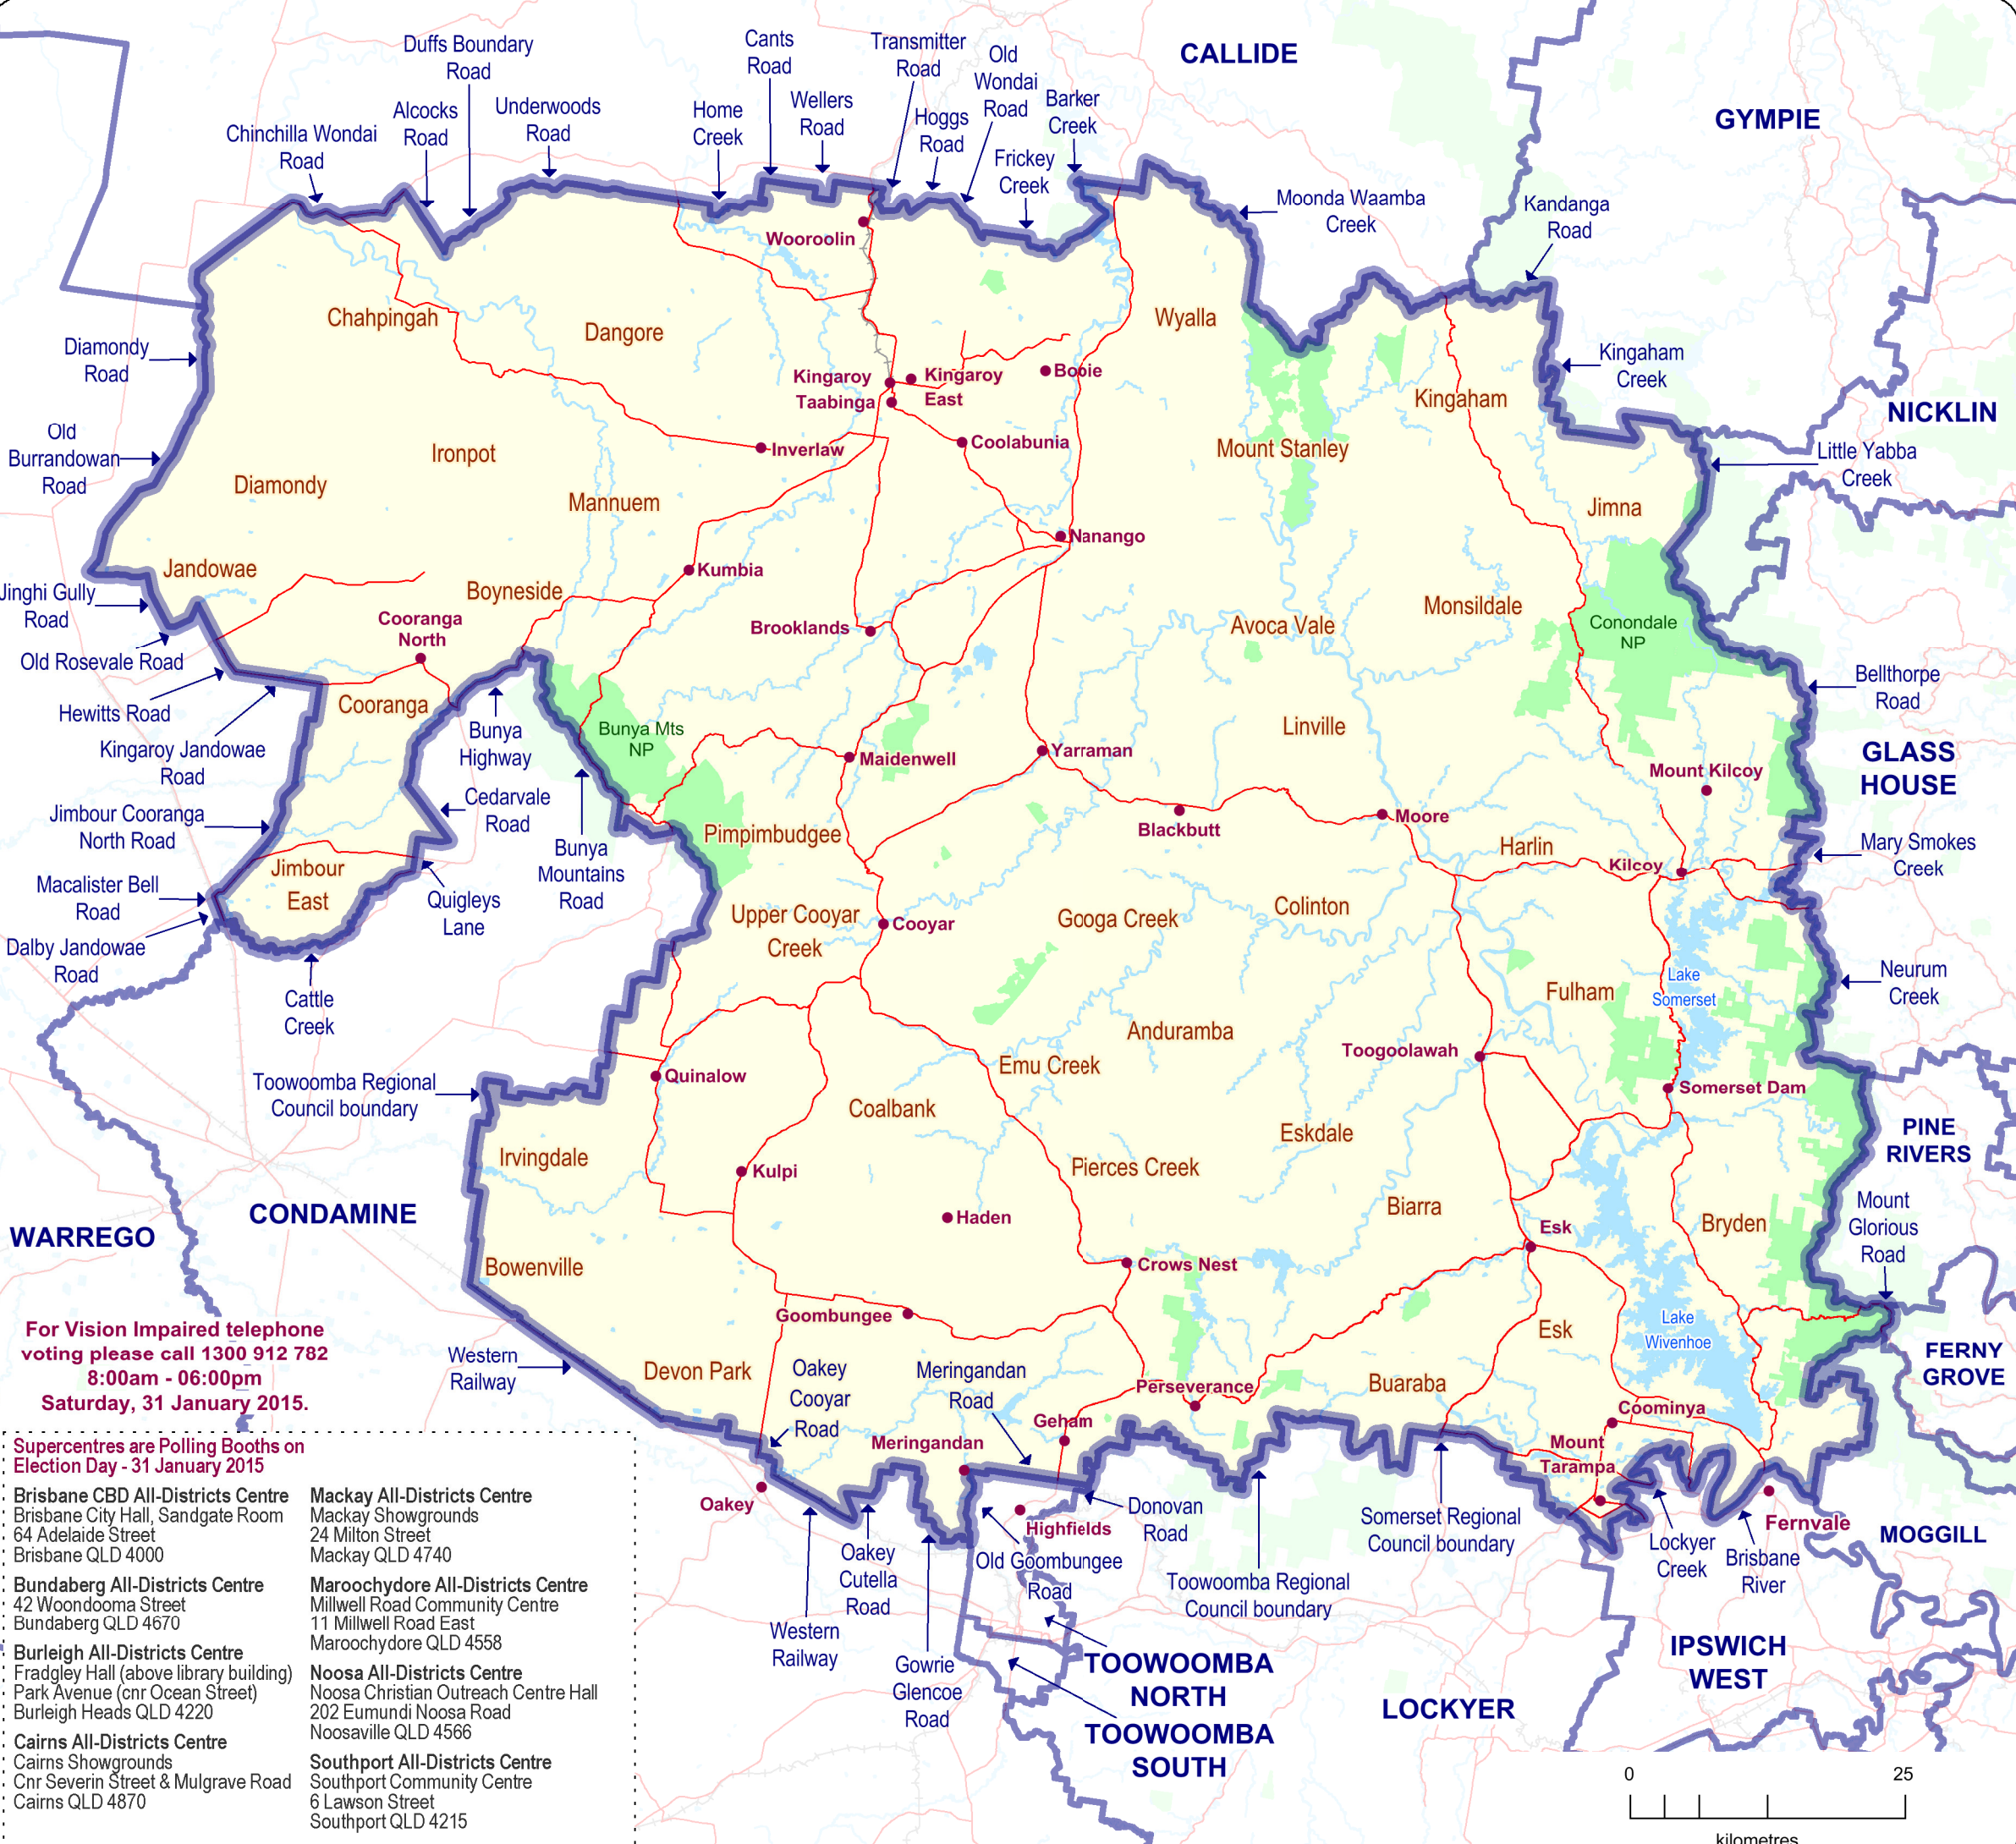

# QUEENSLAND STATE ELECTIONS 2015

## Polling Booth Locations ELECTORAL DISTRICT of **NANANGO**

### POLLING INFORMATION

Booth Count: 43  
 Elector Count: 34,149  
 Close of Roll: 10 January 2015  
 Polling Date: 31 January 2015

- Polling Booth
- Major Road
- Minor Road
- Railway
- Wetland
- Waterbody
- Nanango Electoral District
- Other Electoral District
- Suburb Boundary
- National Park/Reserve

**DISCLAIMER**  
 While every care is taken to ensure the accuracy of this data, the Electoral Commission of Queensland (ECQ) makes no representations or warranties about its accuracy, reliability, completeness or suitability for any particular purpose and disclaims all responsibility and all ability (including, without limitation, liability in negligence) for all expenses, losses, damages (including indirect and consequential damage) and cost which might be incurred as a result of the data being inaccurate or incomplete in any way and for any reason. This map has been produced by the ECQ as a guide to show the location of the State Electoral Boundaries and Polling Booth locations. It is not an official map of State Electoral Boundaries. Official maps of State Electoral Boundaries are available from SmartMap, Department of Natural Resources and Mines, Woolloongabba.  
 © The State of Queensland - 2014  
 (Department of Natural Resources and Mines)  
 © Electoral Commission of Queensland 2014