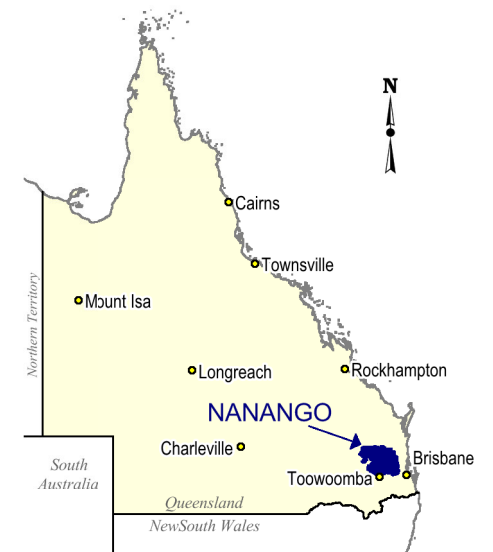

# QUEENSLAND STATE ELECTIONS 2015

## Polling Booth Locations ELECTORAL DISTRICT of **NANANGO**

### POLLING INFORMATION

Booth Count: 43  
 Elector Count: 34,149  
 Close of Roll: 10 January 2015  
 Polling Date: 31 January 2015

- Polling Booth
- Major Road
- Minor Road
- Railway
- Wetland
- Waterbody
- Nanango Electoral District
- Other Electoral District
- Suburb Boundary
- National Park/Reserve

**DISCLAIMER**  
 While every care is taken to ensure the accuracy of this data, the Electoral Commission of Queensland (ECQ) makes no representations or warranties about its accuracy, reliability, completeness or suitability for any particular purpose and disclaims all responsibility and all ability (including, without limitation, liability in negligence) for all expenses, losses, damages (including indirect and consequential damage) and cost which might be incurred as a result of the data being inaccurate or incomplete in any way and for any reason. This map has been produced by the ECQ as a guide to show the location of the State Electoral Boundaries and Polling Booth locations. It is not an official map of State Electoral Boundaries. Official maps of State Electoral Boundaries are available from SmartMap, Department of Natural Resources and Mines, Woolloongabba.  
 © The State of Queensland - 2014  
 (Department of Natural Resources and Mines)  
 © Electoral Commission of Queensland 2014