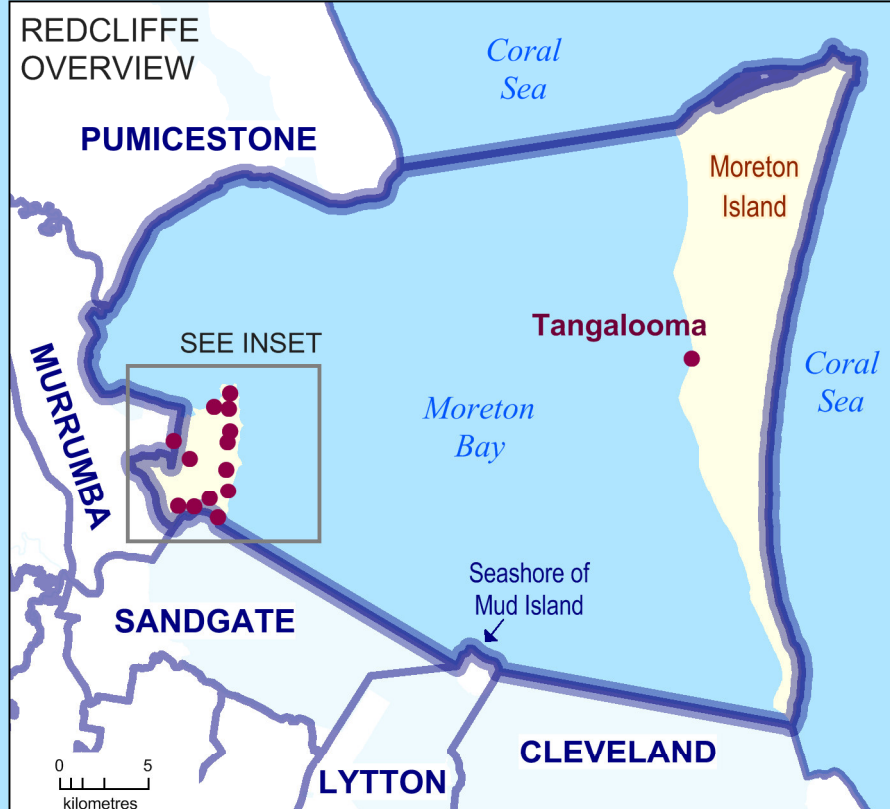

INSET

QUEENSLAND STATE ELECTIONS 2015
 Polling Booth Locations
 ELECTORAL DISTRICT
 of
REDCLIFFE

POLLING INFORMATION

Booth Count: 23
 Elector Count: 33,755
 Close of Roll: 10 January 2015
 Polling Date: 31 January 2015

DISCLAIMER
 While every care is taken to ensure the accuracy of this data, the Electoral Commission of Queensland (ECQ) makes no representations or warranties about its accuracy, reliability, completeness or suitability for any particular purpose and disclaims all responsibility and all ability (including, without limitation, liability in negligence) for all expenses, losses, damages (including indirect and consequential damage) and cost which might be incurred as a result of the data being inaccurate or incomplete in any way and for any reason. This map has been produced by the ECQ as a guide to show the location of the State Electoral Boundaries and Polling Booth locations. It is not an official map of State Electoral Boundaries. Official maps of State Electoral Boundaries are available from SmartMap, Department of Natural Resources and Mines, Woolloongabba.