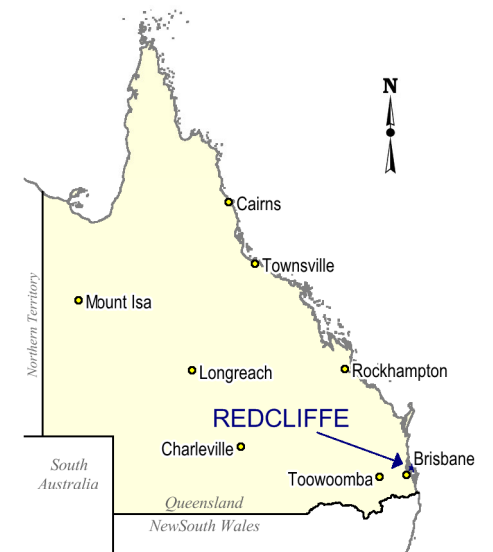

QUEENSLAND STATE ELECTIONS 2015
Polling Booth Locations
ELECTORAL DISTRICT
of
REDCLIFFE

POLLING INFORMATION

Booth Count: 23
Elector Count: 33,755
Close of Roll: 10 January 2015
Polling Date: 31 January 2015

- Polling Booth
- Major Road
- Minor Road
- —+—+—+— Railway
- Wetland
- Waterbody
- Redcliffe Electoral District
- Other Electoral District
- Suburb Boundary
- National Park/Reserve

For Vision Impaired telephone voting please call 1300 912 782

1. **All-Districts Centre Polling Booths on Election Day - 31 January 2015**
2. **Brisbane CBD All-Districts Centre**
     Brisbane City Hall, Sandgate Room
     64 Adelaide Street
     Brisbane QLD 4000
   - **Bundaberg All-Districts Centre**
     42 Woondooma Street
     Bundaberg QLD 4670
   - **Burleigh All-Districts Centre**
     Fradgley Hall (above library building)
     Park Avenue (cnr Ocean Street)
     Burleigh Heads QLD 4220
   - **Cairns All-Districts Centre**
     Cairns Showgrounds
     Cnr Severin Street & Mulgrave Road
     Cairns QLD 4870
   - **Mackay All-Districts Centre**
     Mackay Showgrounds
     24 Milton Street
     Mackay QLD 4740
   - **Maroochydore All-Districts Centre**
     Millwell Road Community Centre
     11 Millwell Road East
     Maroochydore QLD 4558
   - **Noosa All-Districts Centre**
     Noosa Christian Outreach Centre Hall
     202 Eumundi Noosa Road
     Noosaville QLD 4566
   - **Southport All-Districts Centre**
     Southport Community Centre
     6 Lawson Street
     Southport QLD 4215

DISCLAIMER
While every care is taken to ensure the accuracy of this data, the Electoral Commission of Queensland (ECQ) makes no representations or warranties about its accuracy, reliability, completeness or suitability for any particular purpose and disclaims all responsibility and all ability (including, without limitation, liability in negligence) for all expenses, losses, damages (including indirect and consequential damage) and cost which might be incurred as a result of the data being inaccurate or incomplete in any way and for any reason. This map has been produced by the ECQ as a guide to show the location of the State Electoral Boundaries and Polling Booth locations. It is not an official map of State Electoral Boundaries. Official maps of State Electoral Boundaries are available from SmartMap, Department of Natural Resources and Mines, Woolloongabba.

© The State of Queensland - 2014
(Department of Natural Resources and Mines)
© Electoral Commission of Queensland 2014