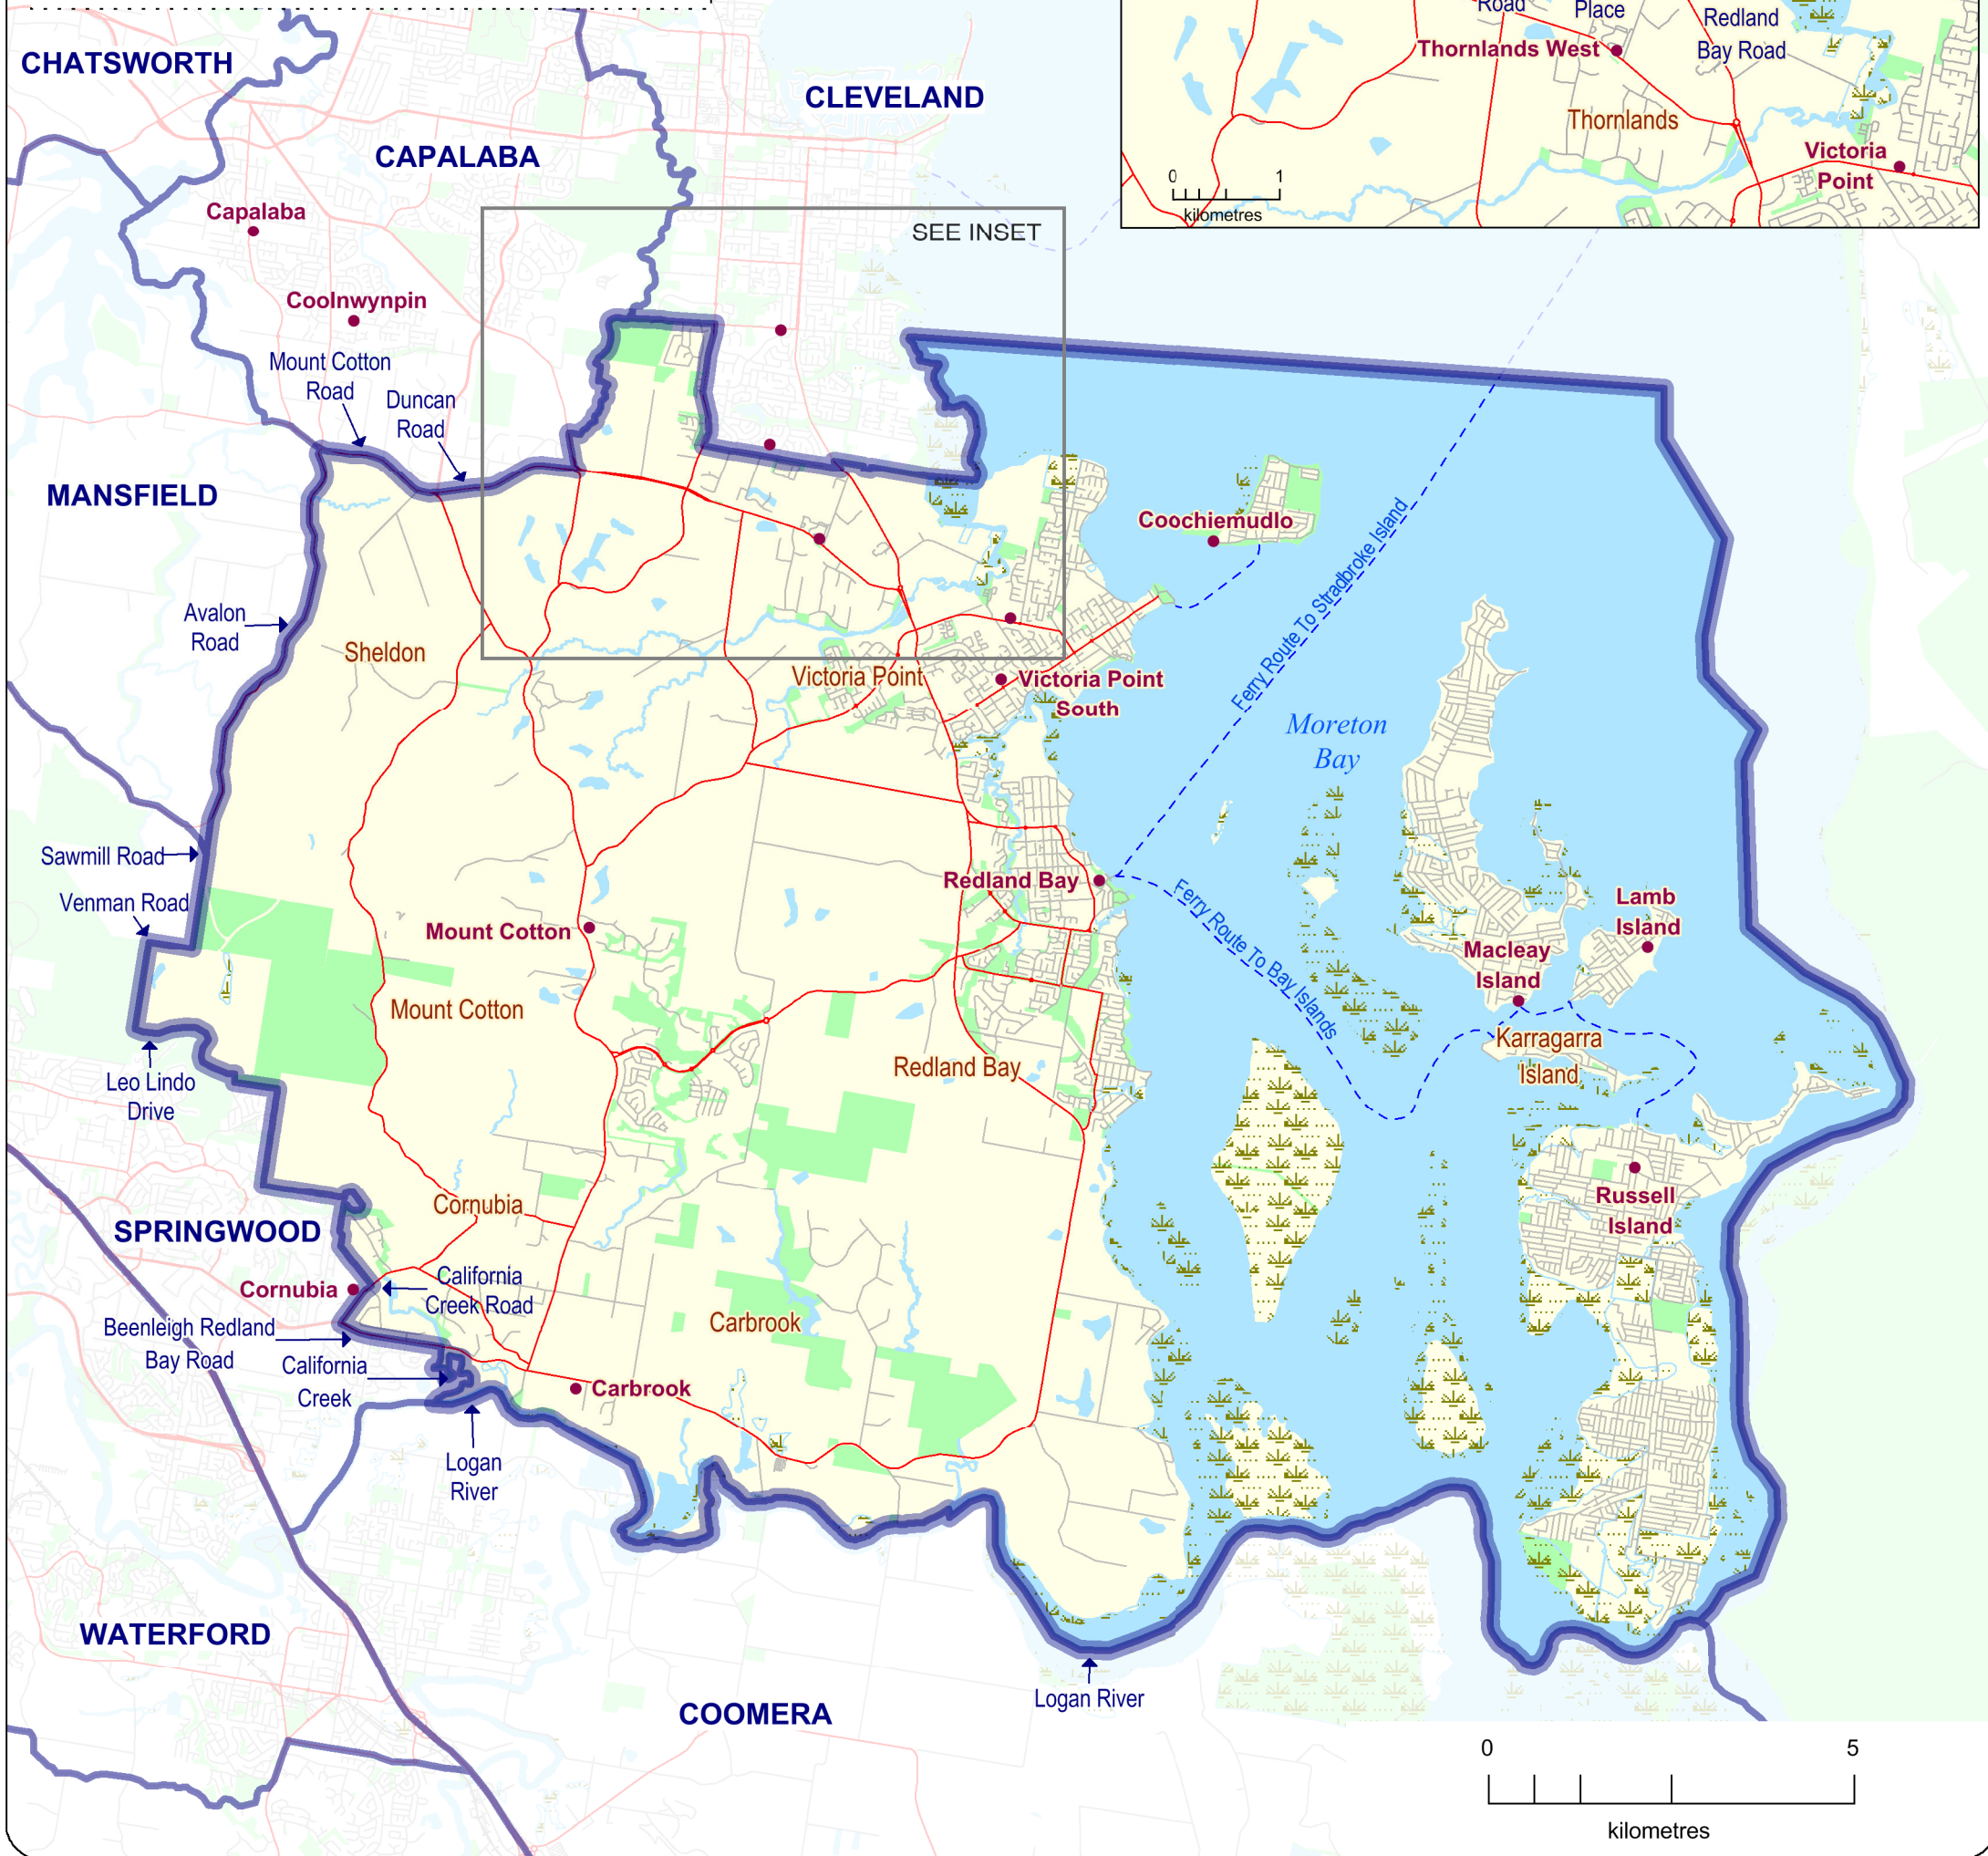

All-Districts Centre Polling Booths on Election Day - 31 January 2015

Brisbane CBD All-Districts Centre
Brisbane City Hall, Sandgate Room
64 Adelaide Street
Brisbane QLD 4000

Bundaberg All-Districts Centre
42 Woondooma Street
Bundaberg QLD 4670

Burleigh All-Districts Centre
Fradgley Hall (above library building)
Park Avenue (cnr Ocean Street)
Burleigh Heads QLD 4220

Cairns All-Districts Centre
Cairns Showgrounds
Cnr Severin Street & Mulgrave Road
Cairns QLD 4870

Mackay All-Districts Centre
Mackay Showgrounds
24 Milton Street
Mackay QLD 4740

Maroochydore All-Districts Centre
Millwell Road Community Centre
11 Millwell Road East
Maroochydore QLD 4558

Noosa All-Districts Centre
Noosa Christian Outreach Centre Hall
202 Eumundi Noosa Road
Noosaville QLD 4566

Southport All-Districts Centre
Southport Community Centre
6 Lawson Street
Southport QLD 4215

For Vision Impaired telephone voting please call 1300 912 782

QUEENSLAND STATE ELECTIONS 2015

Polling Booth Locations
ELECTORAL DISTRICT

of REDLANDS

POLLING INFORMATION

Booth Count: 24
Elector Count: 33,565
Close of Roll: 10 January 2015
Polling Date: 31 January 2015

- Polling Booth
- Major Road
- Minor Road
- Railway
- Wetland
- Waterbody
- Redlands Electoral District
- Other Electoral District
- Suburb Boundary
- National Park/Reserve