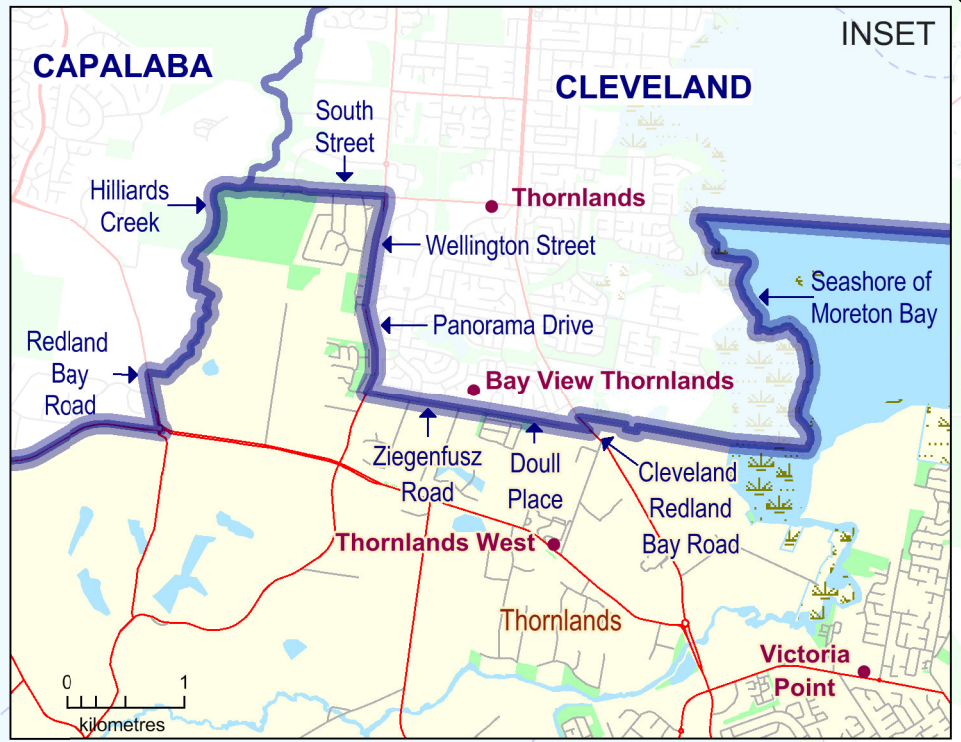

All-Districts Centre Polling Booths on Election Day - 31 January 2015

Brisbane CBD All-Districts Centre
Brisbane City Hall, Sandgate Room
64 Adelaide Street
Brisbane QLD 4000

Bundaberg All-Districts Centre
42 Woondooma Street
Bundaberg QLD 4670

Burleigh All-Districts Centre
Fradgley Hall (above library building)
Park Avenue (cnr Ocean Street)
Burleigh Heads QLD 4220

Cairns All-Districts Centre
Cairns Showgrounds
Cnr Severin Street & Mulgrave Road
Cairns QLD 4870

Mackay All-Districts Centre
Mackay Showgrounds
24 Milton Street
Mackay QLD 4740

Maroochydore All-Districts Centre
Millwell Road Community Centre
11 Millwell Road East
Maroochydore QLD 4558

Noosa All-Districts Centre
Noosa Christian Outreach Centre Hall
202 Eumundi Noosa Road
Noosaville QLD 4566

Southport All-Districts Centre
Southport Community Centre
6 Lawson Street
Southport QLD 4215

For Vision Impaired telephone voting please call 1300 912 782

QUEENSLAND STATE ELECTIONS 2015

Polling Booth Locations
ELECTORAL DISTRICT

of REDLANDS

POLLING INFORMATION

Booth Count: 24
Elector Count: 33,565
Close of Roll: 10 January 2015
Polling Date: 31 January 2015

- Polling Booth
- Major Road
- Minor Road
- Railway
- Wetland
- Waterbody
- Redlands Electoral District
- Other Electoral District
- Suburb Boundary
- National Park/Reserve