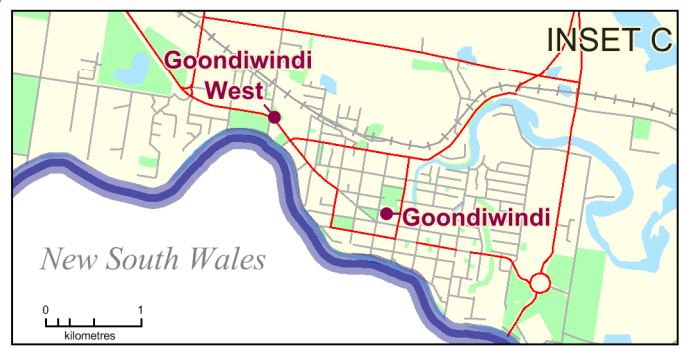

All-Districts Centre Polling Booths on Election Day - 31 January 2015

- **Brisbane CBD All-Districts Centre**
  Brisbane City Hall, Sandgate Room
  64 Adelaide Street
  Brisbane QLD 4000
- **Bundaberg All-Districts Centre**
  42 Woondooma Street
  Bundaberg QLD 4670
- **Burleigh All-Districts Centre**
  Fragdley Hall (above library building)
  Park Avenue (cnr Ocean Street)
  Burleigh Heads QLD 4220
- **Cairns All-Districts Centre**
  Cairns Showgrounds
  Cnr Severin Street & Mulgrave Road
  Cairns QLD 4870
- **Mackay All-Districts Centre**
  Mackay Showgrounds
  24 Milton Street
  Mackay QLD 4740
- **Maroochydore All-Districts Centre**
  Millwell Road Community Centre
  11 Millwell Road East
  Maroochydore QLD 4558
- **Noosa All-Districts Centre**
  Noosa Christian Outreach Centre Hall
  202 Eumundi Noosa Road
  Noosaville QLD 4566
- **Southport All-Districts Centre**
  Southport Community Centre
  6 Lawson Street
  Southport QLD 4215

For Vision Impaired telephone voting please call 1300 912 782