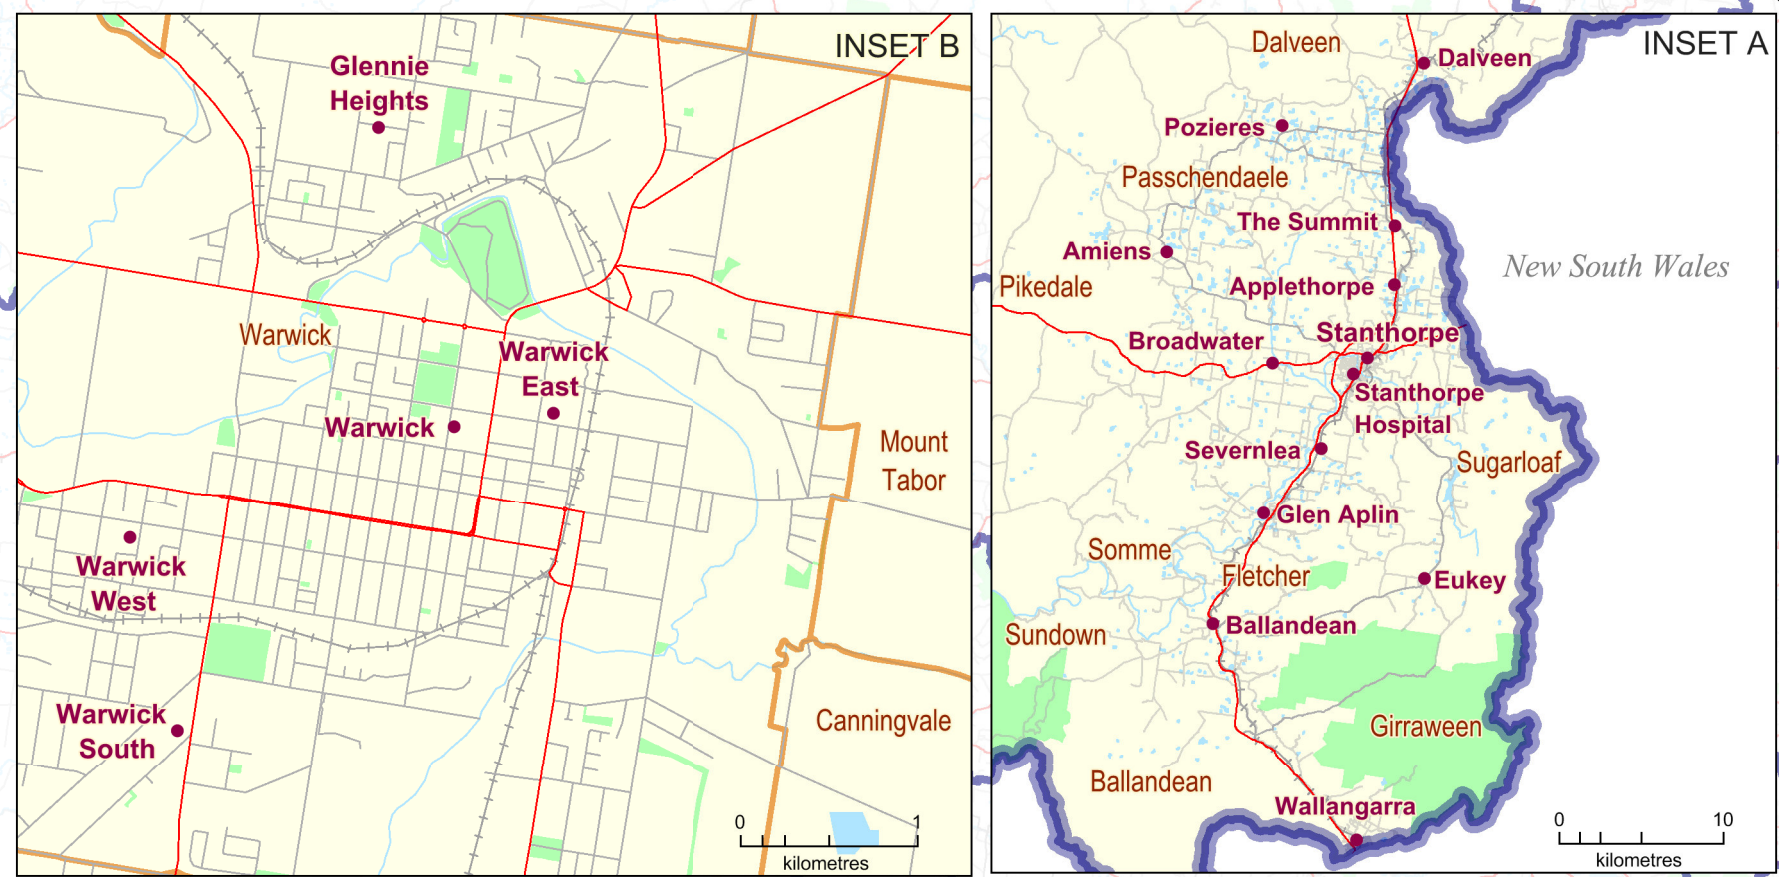

All-Districts Centre Polling Booths on Election Day - 31 January 2015

- **Brisbane CBD All-Districts Centre**
  Brisbane City Hall, Sandgate Room
  64 Adelaide Street
  Brisbane QLD 4000
- **Bundaberg All-Districts Centre**
  42 Woondooma Street
  Bundaberg QLD 4670
- **Burleigh All-Districts Centre**
  Fragdley Hall (above library building)
  Park Avenue (cnr Ocean Street)
  Burleigh Heads QLD 4220
- **Cairns All-Districts Centre**
  Cairns Showgrounds
  Cnr Severin Street & Mulgrave Road
  Cairns QLD 4870
- **Mackay All-Districts Centre**
  Mackay Showgrounds
  24 Milton Street
  Mackay QLD 4740
- **Maroochydore All-Districts Centre**
  Millwell Road Community Centre
  11 Millwell Road East
  Maroochydore QLD 4558
- **Noosa All-Districts Centre**
  Noosa Christian Outreach Centre Hall
  202 Eumundi Noosa Road
  Noosaville QLD 4566
- **Southport All-Districts Centre**
  Southport Community Centre
  6 Lawson Street
  Southport QLD 4215

For Vision Impaired telephone voting please call 1300 912 782