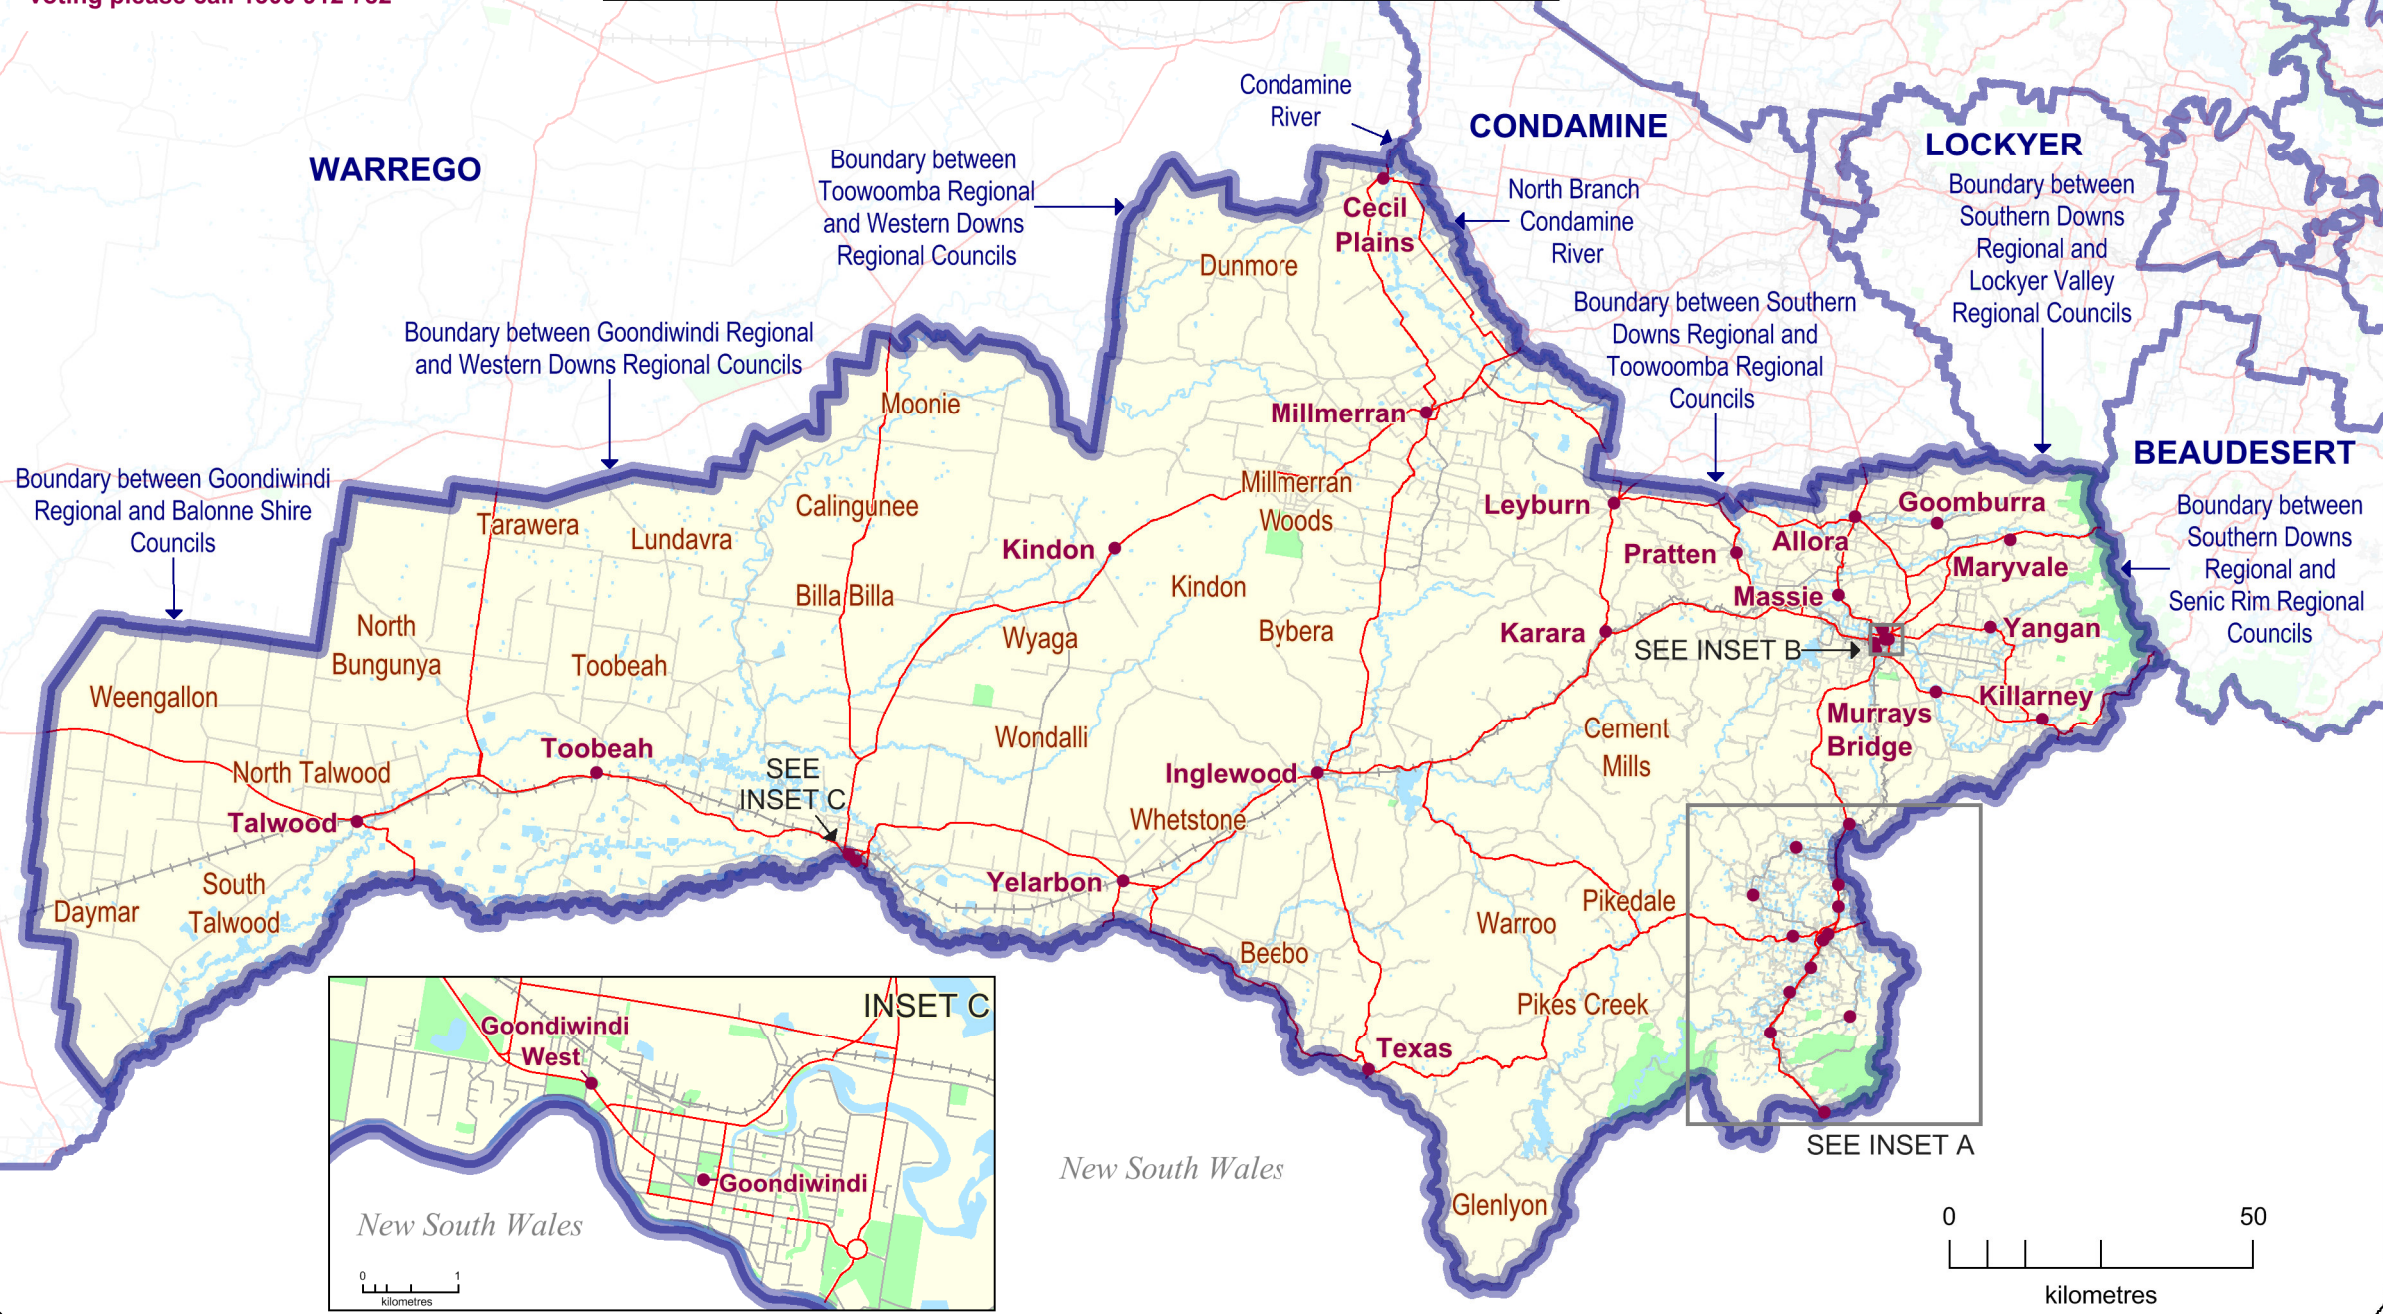

All-Districts Centre Polling Booths on Election Day - 31 January 2015

- **Brisbane CBD All-Districts Centre**
  Brisbane City Hall, Sandgate Room
  64 Adelaide Street
  Brisbane QLD 4000
- **Bundaberg All-Districts Centre**
  42 Woondooma Street
  Bundaberg QLD 4670
- **Burleigh All-Districts Centre**
  Fragdley Hall (above library building)
  Park Avenue (cnr Ocean Street)
  Burleigh Heads QLD 4220
- **Cairns All-Districts Centre**
  Cairns Showgrounds
  Cnr Severin Street & Mulgrave Road
  Cairns QLD 4870
- **Mackay All-Districts Centre**
  Mackay Showgrounds
  24 Milton Street
  Mackay QLD 4740
- **Maroochydore All-Districts Centre**
  Millwell Road Community Centre
  11 Millwell Road East
  Maroochydore QLD 4558
- **Noosa All-Districts Centre**
  Noosa Christian Outreach Centre Hall
  202 Eumundi Noosa Road
  Noosaville QLD 4566
- **Southport All-Districts Centre**
  Southport Community Centre
  6 Lawson Street
  Southport QLD 4215

For Vision Impaired telephone voting please call 1300 912 782