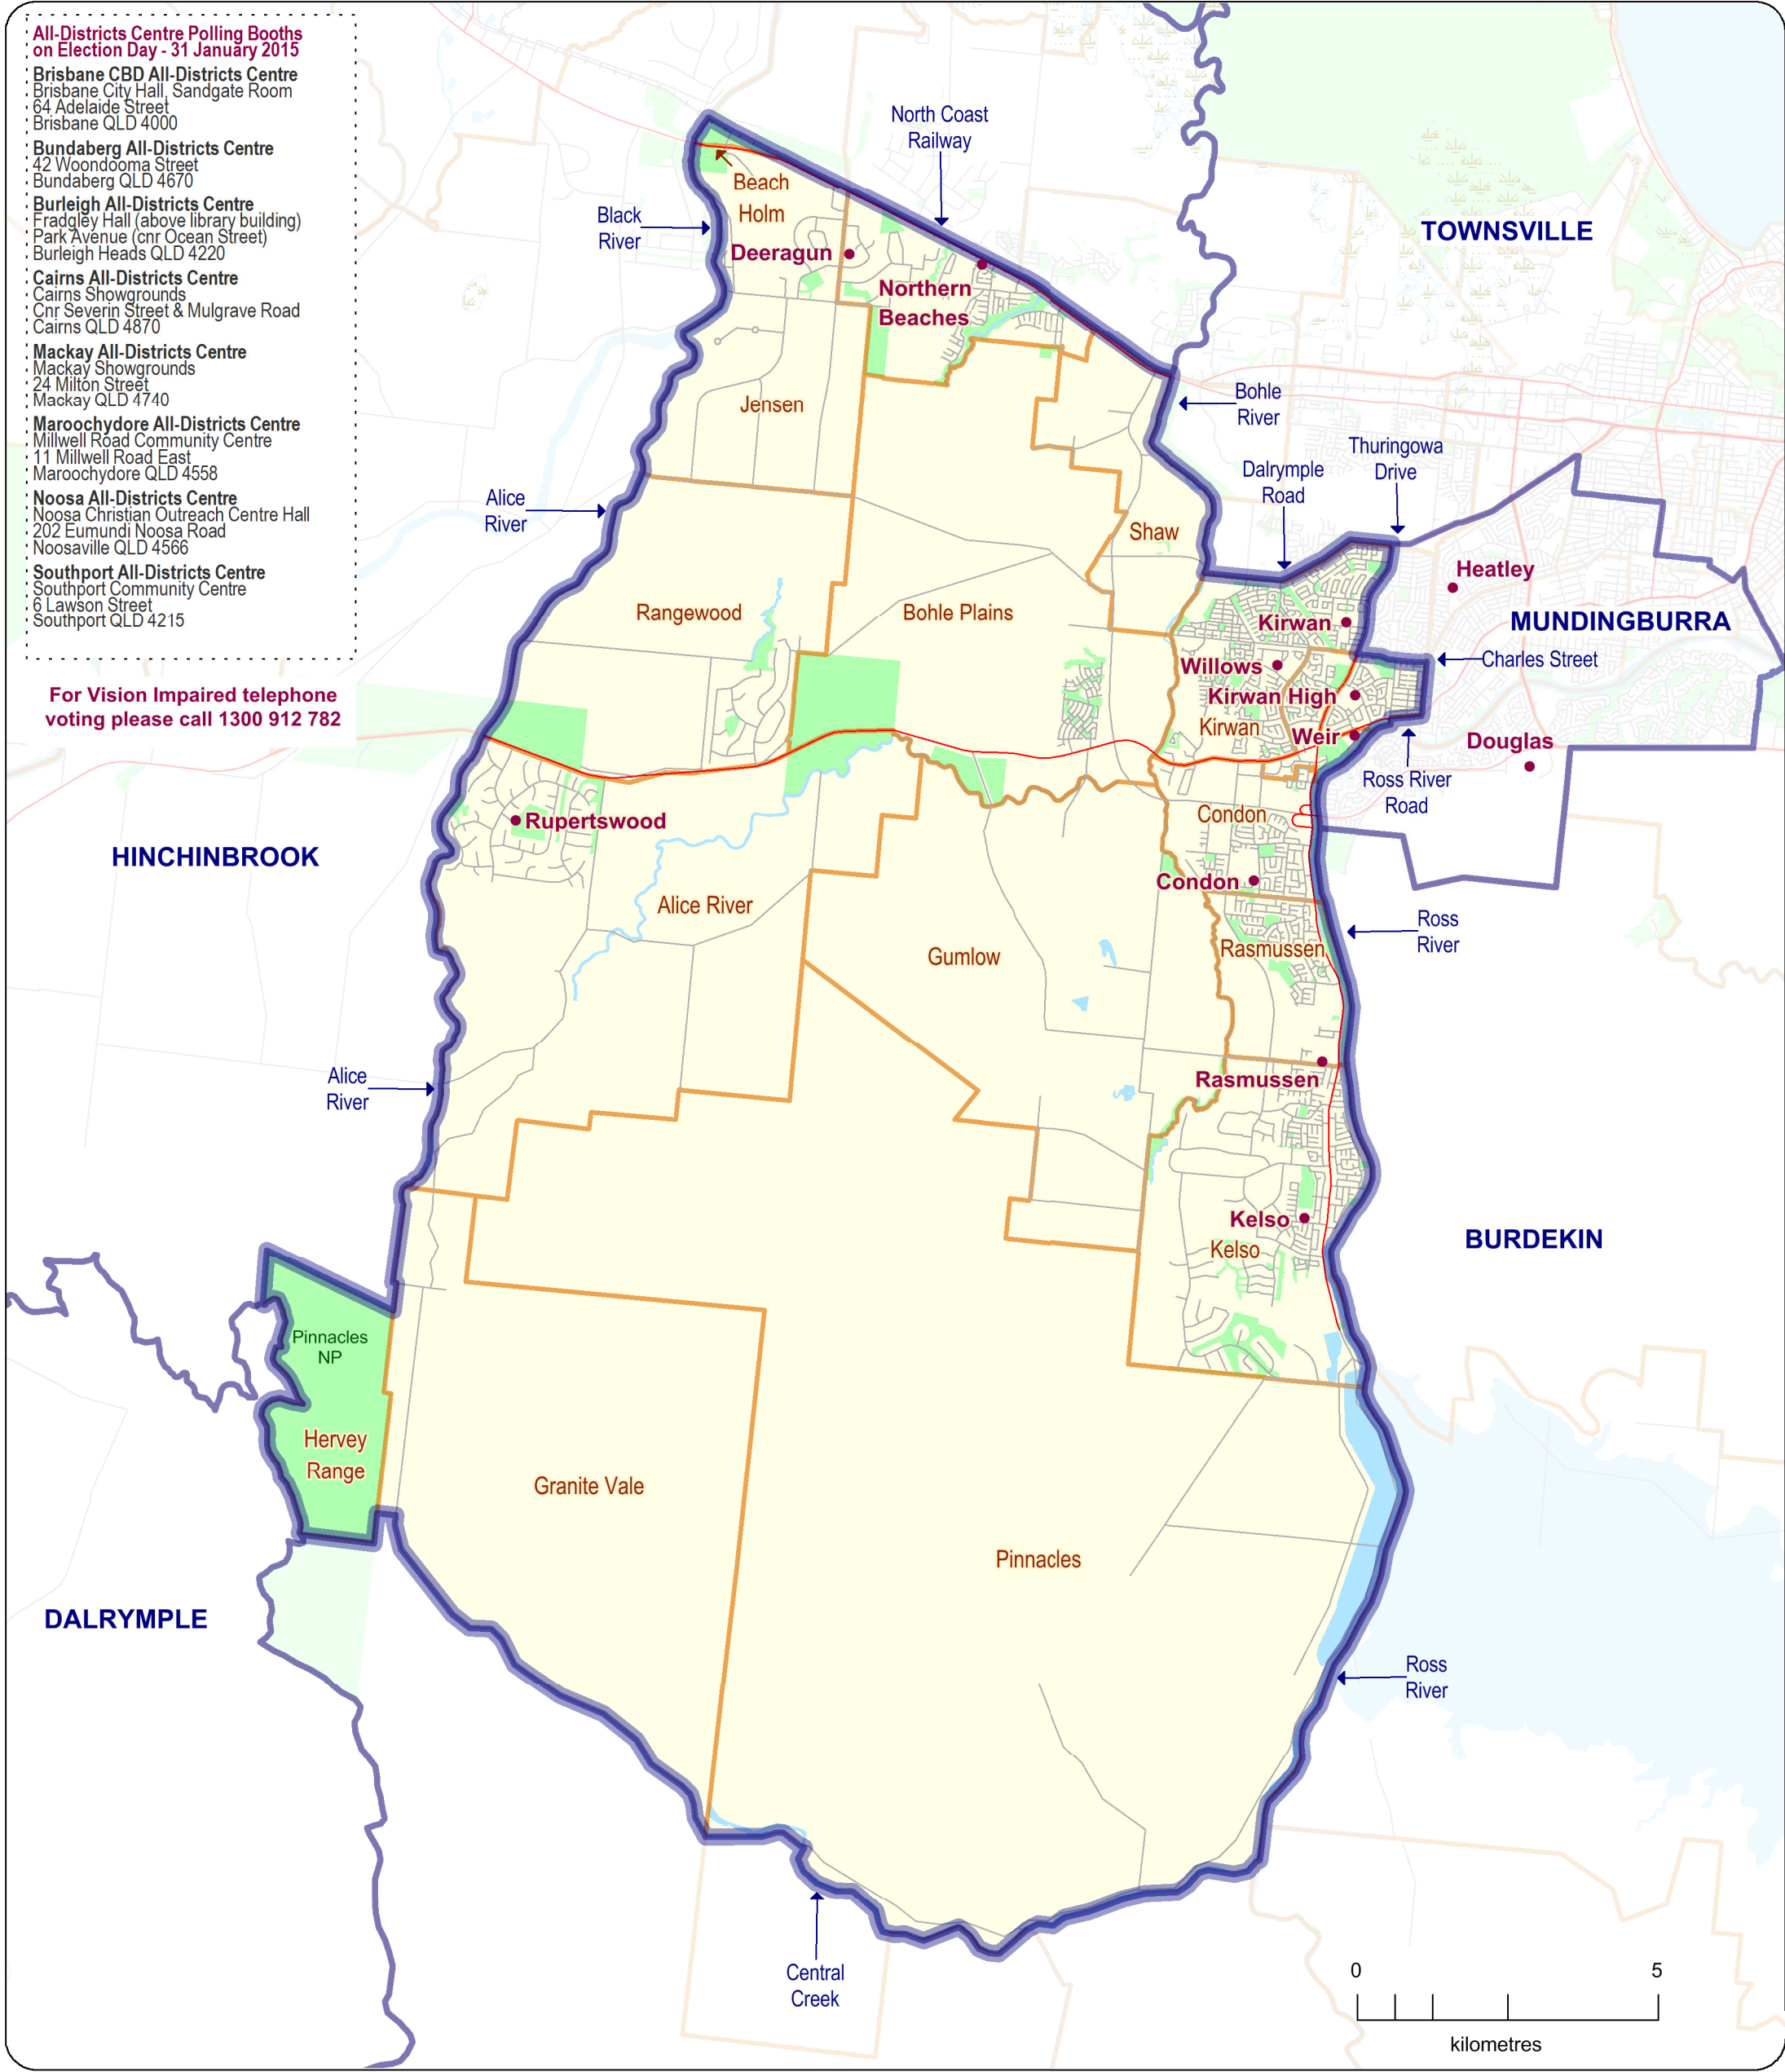

1. **All-Districts Centre Polling Booths on Election Day - 31 January 2015**
2. **Brisbane CBD All-Districts Centre**
     Brisbane City Hall, Sandgate Room
     64 Adelaide Street
     Brisbane QLD 4000
   - **Bundaberg All-Districts Centre**
     42 Woondooma Street
     Bundaberg QLD 4670
   - **Burleigh All-Districts Centre**
     Fragdley Hall (above library building)
     Park Avenue (cnr Ocean Street)
     Burleigh Heads QLD 4220
   - **Cairns All-Districts Centre**
     Cairns Showgrounds
     Cnr Severin Street & Mulgrave Road
     Cairns QLD 4870
   - **Mackay All-Districts Centre**
     Mackay Showgrounds
     24 Milton Street
     Mackay QLD 4740
   - **Maroochydore All-Districts Centre**
     Millwell Road Community Centre
     11 Millwell Road East
     Maroochydore QLD 4558
   - **Noosa All-Districts Centre**
     Noosa Christian Outreach Centre Hall
     202 Eumundi Noosa Road
     Noosaville QLD 4566
   - **Southport All-Districts Centre**
     Southport Community Centre
     6 Lawson Street
     Southport QLD 4215

For Vision Impaired telephone voting please call 1300 912 782

QUEENSLAND STATE ELECTIONS 2015
Polling Booth Locations
ELECTORAL DISTRICT
of
THURINGOWA

POLLING INFORMATION
Booth Count: 21
Elector Count: 33,107
Close of Roll: 10 January 2015
Polling Date: 31 January 2015

- Polling Booth
- Major Road
- Minor Road
- Railway
- Wetland
- Waterbody
- Thuringowa Electoral District
- Other Electoral District
- Suburb Boundary
- National Park/Reserve