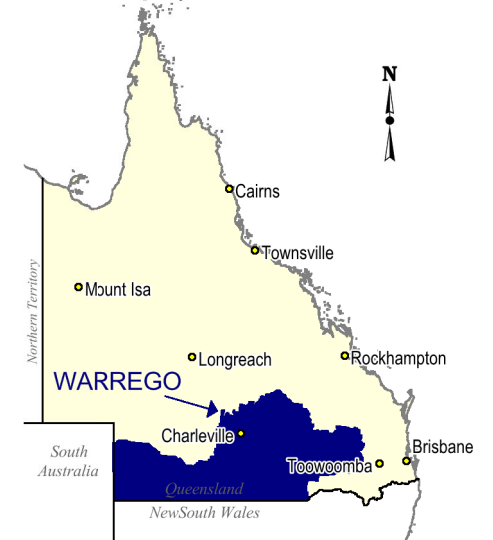

**Burleigh All-Districts Centre**  
 Fradgley Hall (above library building)  
 Park Avenue (cnr Ocean Street)  
 Burleigh Heads QLD 4220

**Cairns All-Districts Centre**  
 Cairns Showgrounds  
 Cnr Severin Street & Mulgrave Road  
 Cairns QLD 4870

**Mackay All-Districts Centre**  
 Mackay Showgrounds  
 24 Milton Street  
 Mackay QLD 4740

**Maroochydore All-Districts Centre**  
 Millwell Road Community Centre  
 11 Millwell Road East  
 Maroochydore QLD 4558

**For Vision Impaired telephone voting please call 1300 912 782**

**QUEENSLAND STATE ELECTIONS 2015**

**Polling Booth Locations ELECTORAL DISTRICT of WARREGO**

**POLLING INFORMATION**

Booth Count: 53  
 Elector Count: 26,619  
 Close of Roll: 10 January 2015  
 Polling Date: 31 January 2015

- Polling Booth
- Major Road
- Minor Road
- Railway
- Wetland
- Waterbody
- Warrego Electoral District
- Other Electoral District
- Suburb Boundary
- National Park/Reserve

**DISCLAIMER**  
 While every care is taken to ensure the accuracy of this data, the Electoral Commission of Queensland (ECQ) makes no representations or warranties about its accuracy, reliability, completeness or suitability for any particular purpose and disclaims all responsibility and all ability (including, without limitation, liability in negligence) for all expenses, losses, damages (including indirect and consequential damage) and cost which might be incurred as a result of the data being inaccurate or incomplete in any way and for any reason. This map has been produced by the ECQ as a guide to show the location of the State Electoral Boundaries and Polling Booth locations. It is not an official map of State Electoral Boundaries. Official maps of State Electoral Boundaries are available from SmartMap, Department of Natural Resources and Mines, Woolloongabba.