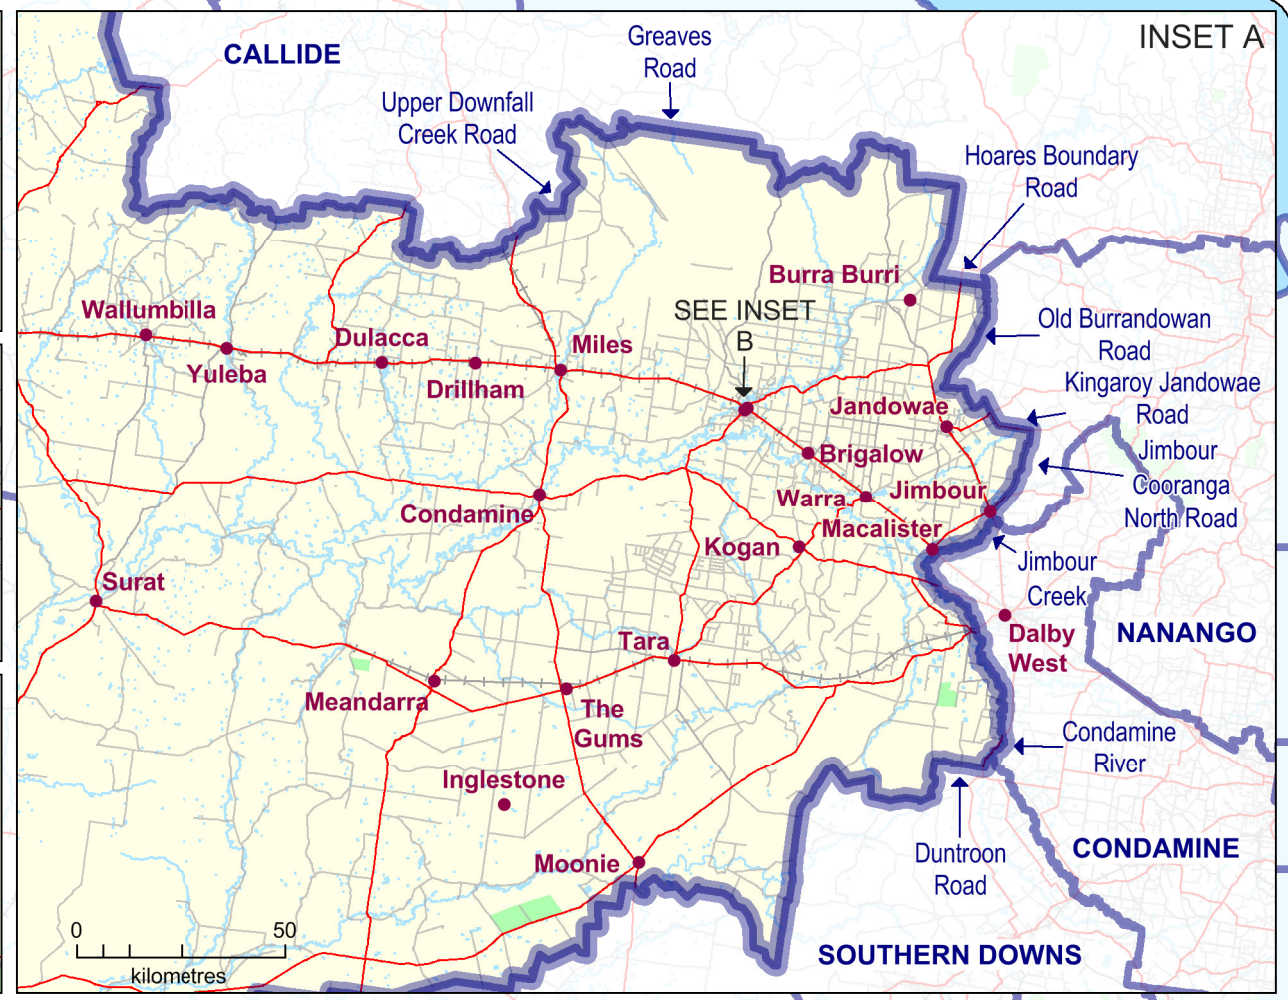

All-Districts Centre Polling Booths on Election Day - 31 January 2015

Brisbane CBD All-Districts Centre
Brisbane City Hall, Sandgate Room
64 Adelaide Street
Brisbane QLD 4000

Bundaberg All-Districts Centre
42 Wooldooma Street
Bundaberg QLD 4670

Burleigh All-Districts Centre
Fradgley Hall (above library building)
Park Avenue (cnr Ocean Street)
Burleigh Heads QLD 4220

Cairns All-Districts Centre
Cairns Showgrounds
Cnr Severin Street & Mulgrave Road
Cairns QLD 4870

Mackay All-Districts Centre
Mackay Showgrounds
24 Milton Street
Mackay QLD 4740

Maroochydore All-Districts Centre
Millwell Road Community Centre
11 Millwell Road East
Maroochydore QLD 4558

Noosa All-Districts Centre
Noosa Christian Outreach Centre Hall
202 Eumundi Noosa Road
Noosaville QLD 4566

Southport All-Districts Centre
Southport Community Centre
6 Lawson Street
Southport QLD 4215

For Vision Impaired telephone voting please call 1300 912 782