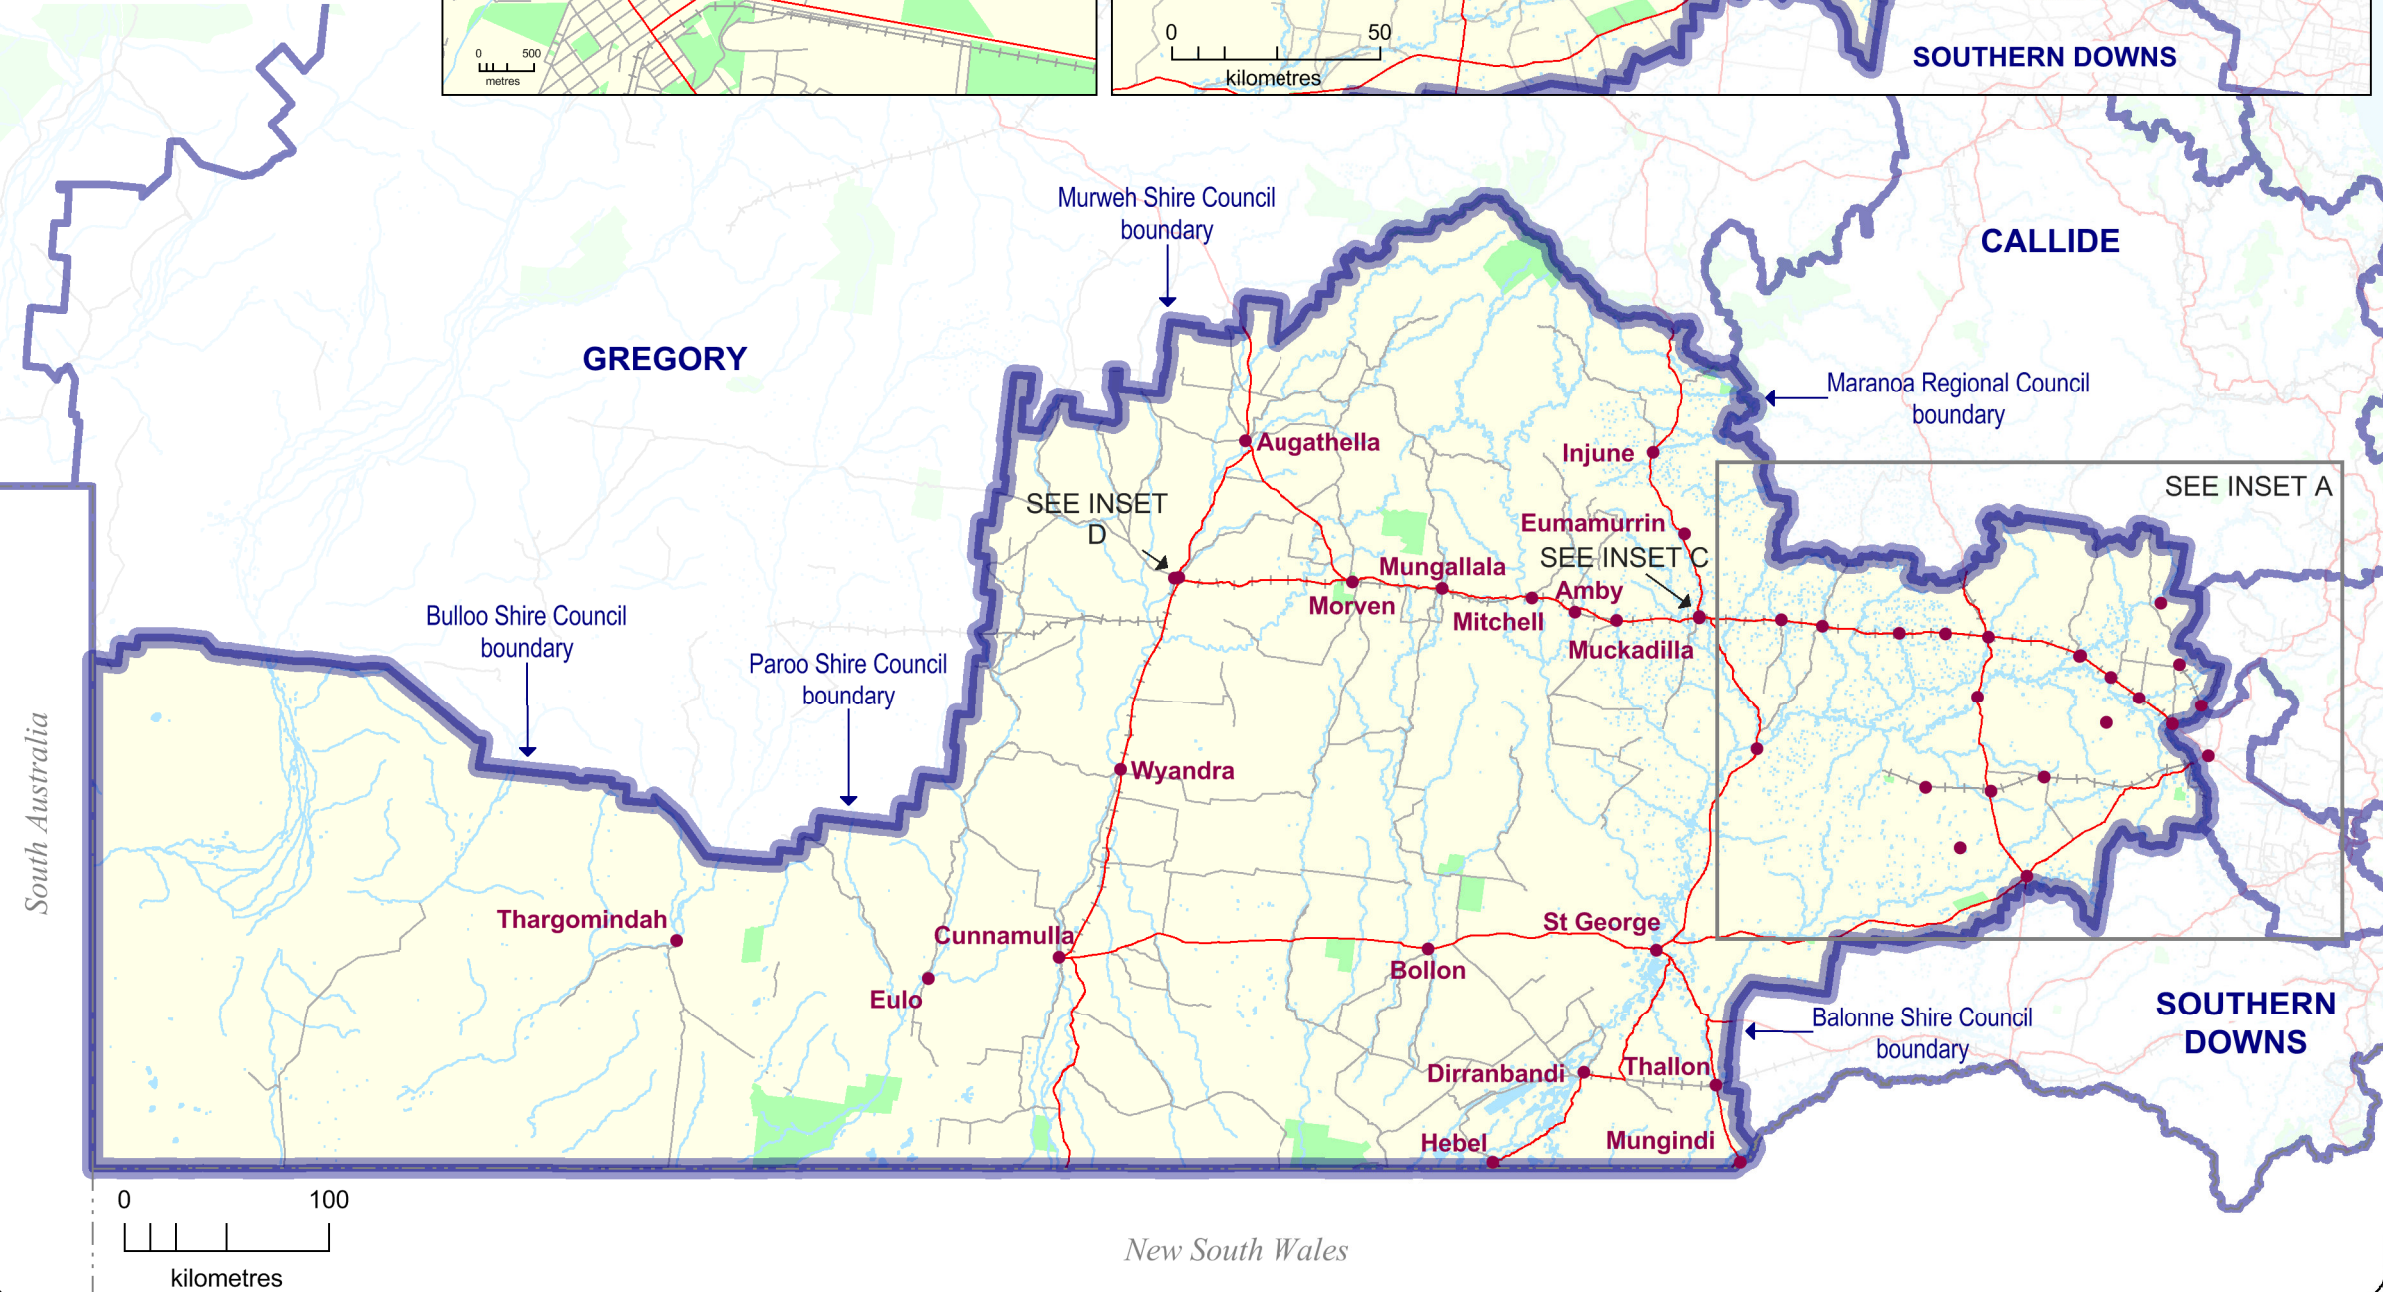

All-Districts Centre Polling Booths on Election Day - 31 January 2015

Brisbane CBD All-Districts Centre
Brisbane City Hall, Sandgate Room
64 Adelaide Street
Brisbane QLD 4000

Bundaberg All-Districts Centre
42 Wooldooma Street
Bundaberg QLD 4670

Burleigh All-Districts Centre
Fradgley Hall (above library building)
Park Avenue (cnr Ocean Street)
Burleigh Heads QLD 4220

Cairns All-Districts Centre
Cairns Showgrounds
Cnr Severin Street & Mulgrave Road
Cairns QLD 4870

Mackay All-Districts Centre
Mackay Showgrounds
24 Milton Street
Mackay QLD 4740

Maroochydore All-Districts Centre
Millwell Road Community Centre
11 Millwell Road East
Maroochydore QLD 4558

Noosa All-Districts Centre
Noosa Christian Outreach Centre Hall
202 Eumundi Noosa Road
Noosaville QLD 4566

Southport All-Districts Centre
Southport Community Centre
6 Lawson Street
Southport QLD 4215

For Vision Impaired telephone voting please call 1300 912 782