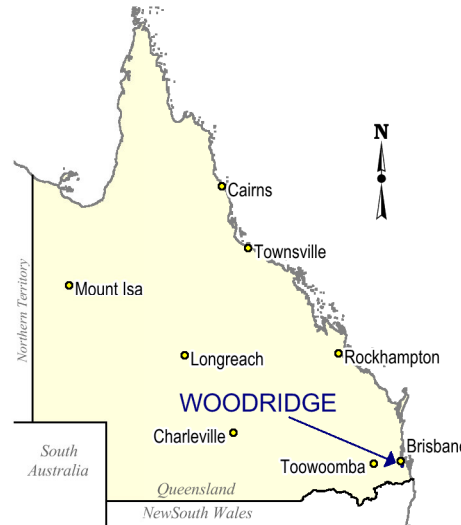

- Polling Booth
- Major Road
- Minor Road
- Railway
- Wetland
- Waterbody
- Woodridge Electoral District
- Other Electoral District
- Suburb Boundary
- National Park/Reserve

**DISCLAIMER**  
While every care is taken to ensure the accuracy of this data, the Electoral Commission of Queensland (ECQ) makes no representations or warranties about its accuracy, reliability, completeness or suitability for any particular purpose and disclaims all responsibility and all ability (including, without limitation, liability in negligence) for all expenses, losses, damages (including indirect and consequential damage) and cost which might be incurred as a result of the data being inaccurate or incomplete in any way and for any reason. This map has been produced by the ECQ as a guide to show the location of the State Electoral Boundaries and Polling Booth locations. It is not an official map of State Electoral Boundaries. Official maps of State Electoral Boundaries are available from SmartMap, Department of Natural Resources and Mines, Woolloongabba.  
© The State of Queensland - 2014 (Department of Natural Resources and Mines)  
© Electoral Commission of Queensland 2014