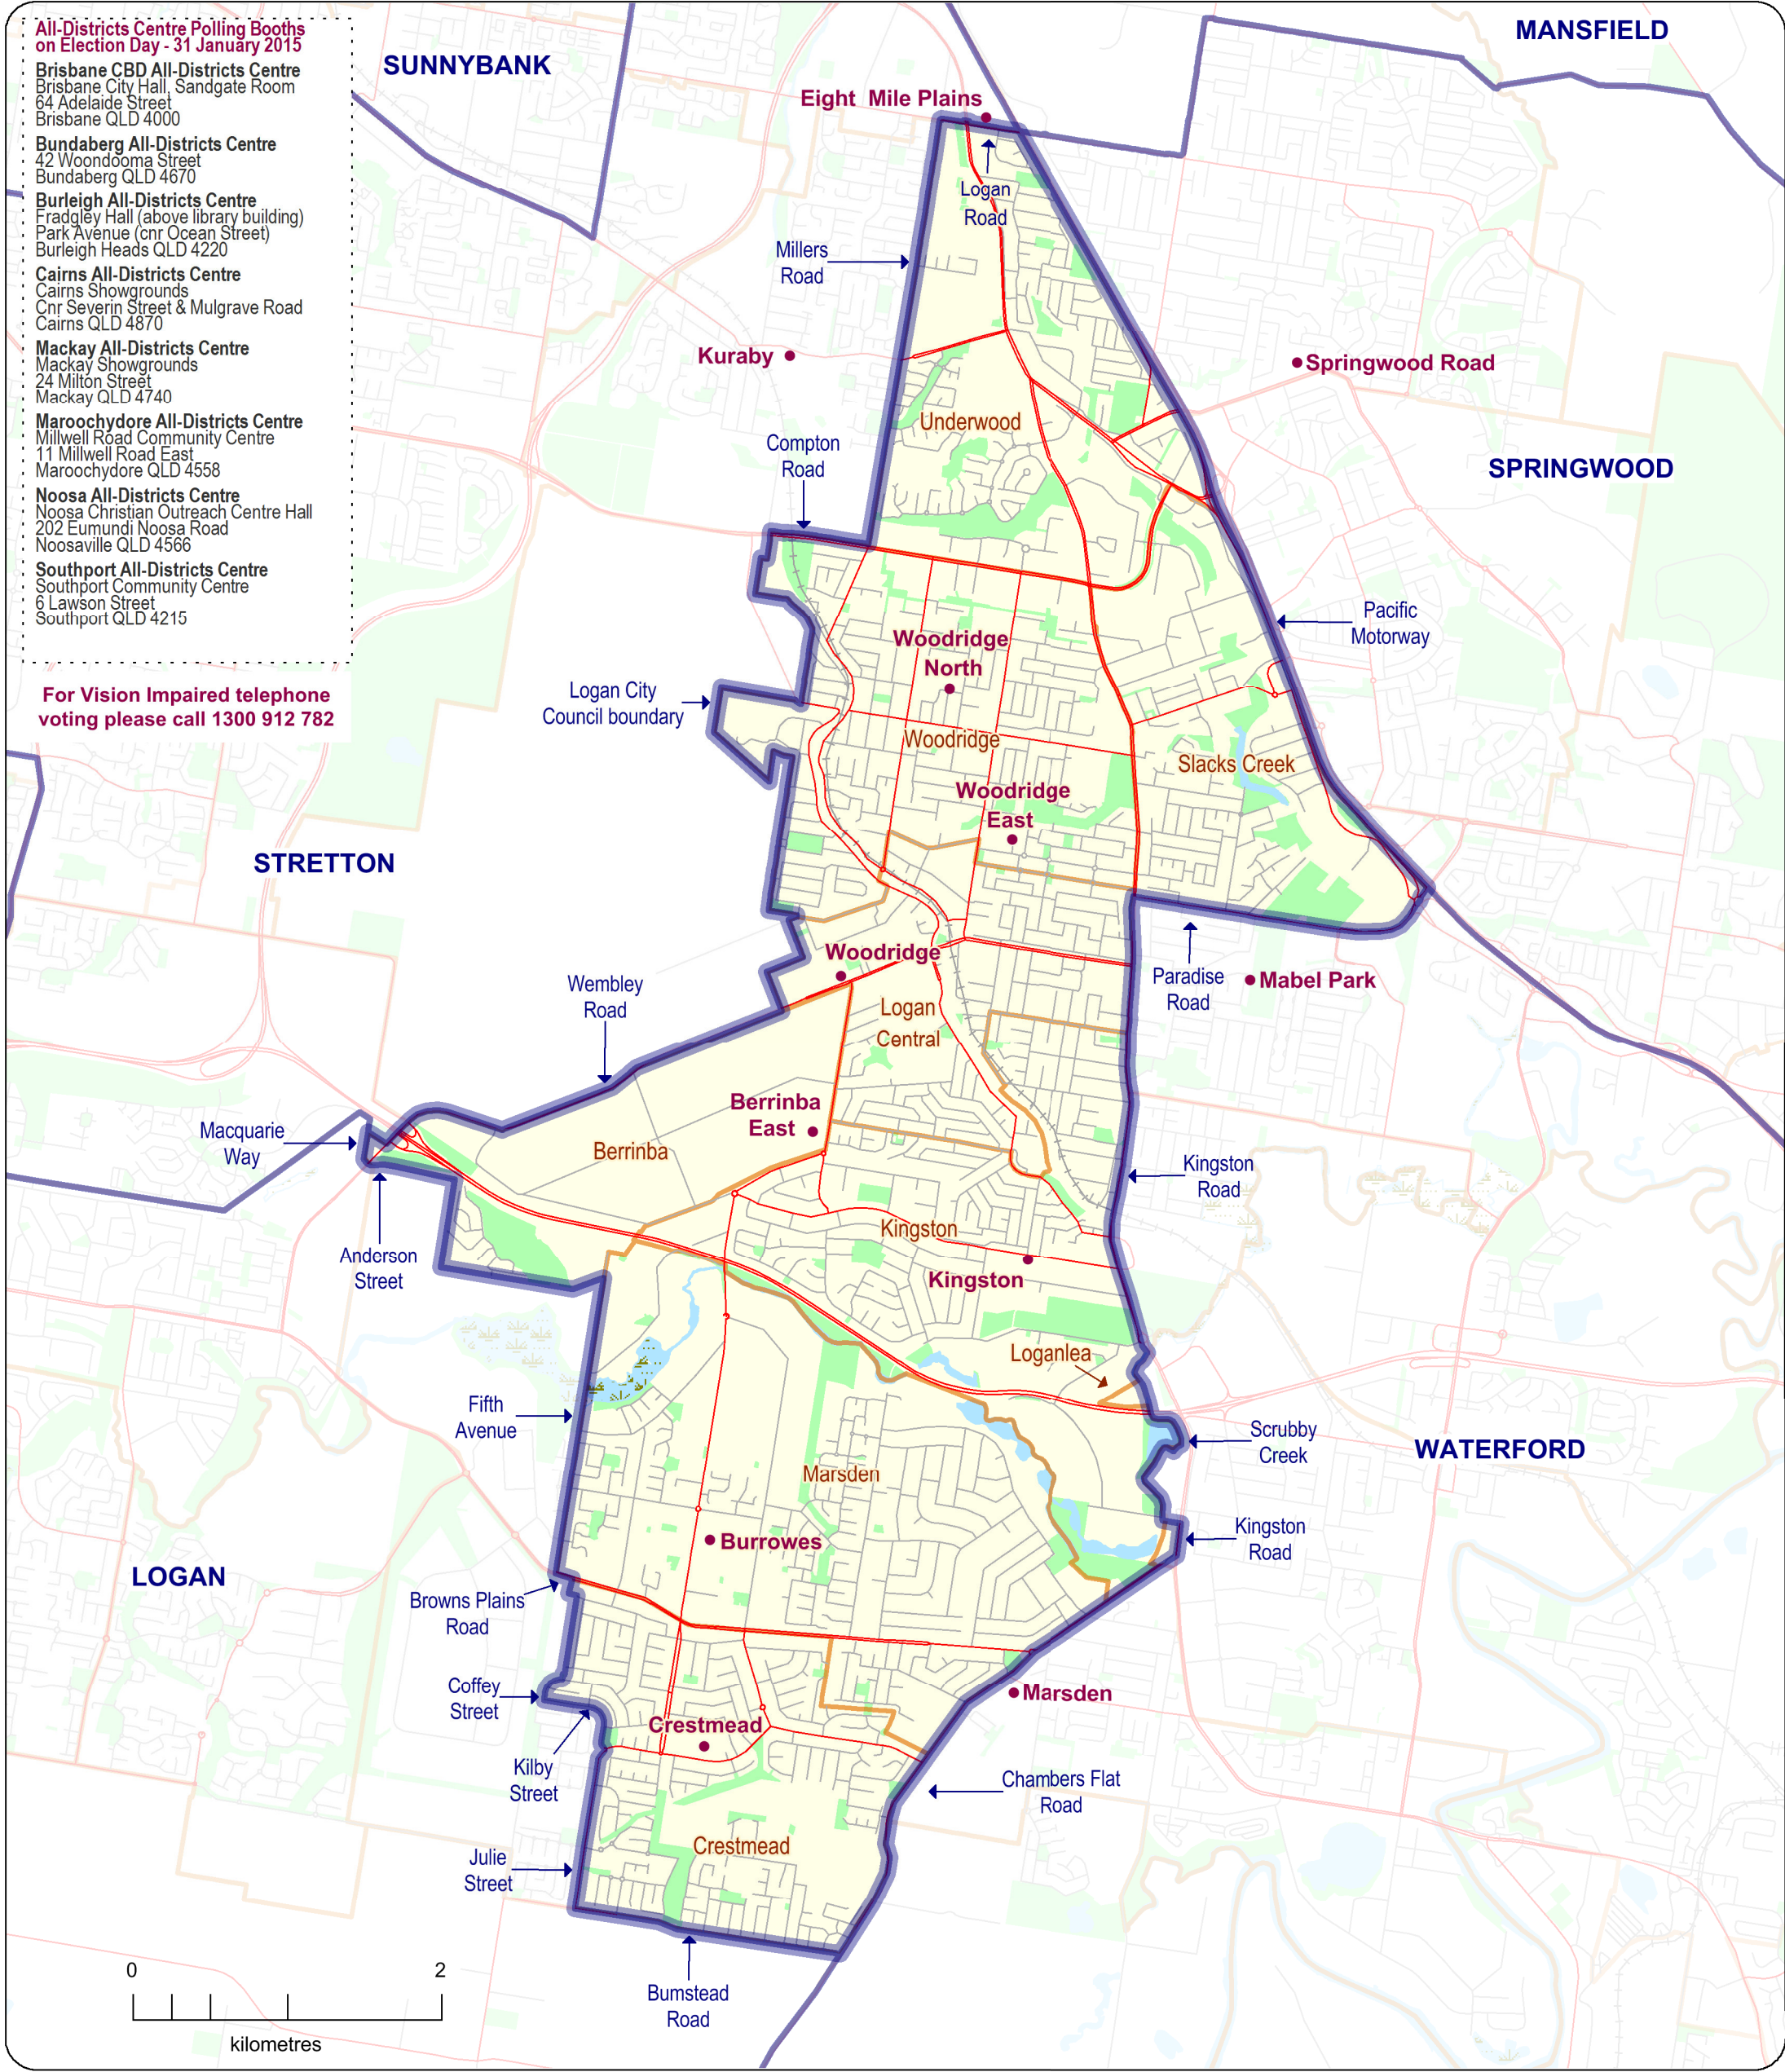

All-Districts Centre Polling Booths on Election Day - 31 January 2015

- **Brisbane CBD All-Districts Centre**
  Brisbane City Hall, Sandgate Room
  64 Adelaide Street
  Brisbane QLD 4000
- **Bundaberg All-Districts Centre**
  42 Woondooma Street
  Bundaberg QLD 4670
- **Burleigh All-Districts Centre**
  Fraggley Hall (above library building)
  Park Avenue (cnr Ocean Street)
  Burleigh Heads QLD 4220
- **Cairns All-Districts Centre**
  Cairns Showgrounds
  Cnr Severin Street & Mulgrave Road
  Cairns QLD 4870
- **Mackay All-Districts Centre**
  Mackay Showgrounds
  24 Milton Street
  Mackay QLD 4740
- **Maroochydore All-Districts Centre**
  Millwell Road Community Centre
  11 Millwell Road East
  Maroochydore QLD 4558
- **Noosa All-Districts Centre**
  Noosa Christian Outreach Centre Hall
  202 Eumundi Noosa Road
  Noosaville QLD 4566
- **Southport All-Districts Centre**
  Southport Community Centre
  6 Lawson Street
  Southport QLD 4215

For Vision Impaired telephone voting please call 1300 912 782

QUEENSLAND STATE ELECTIONS 2015
Polling Booth Locations
ELECTORAL DISTRICT
of
WOODRIDGE

POLLING INFORMATION
Booth Count: 21
Elector Count: 30,776
Close of Roll: 10 January 2015
Polling Date: 31 January 2015

- Polling Booth
- Major Road
- Minor Road
- Railway
- Wetland
- Waterbody
- Woodridge Electoral District
- Other Electoral District
- Suburb Boundary
- National Park/Reserve