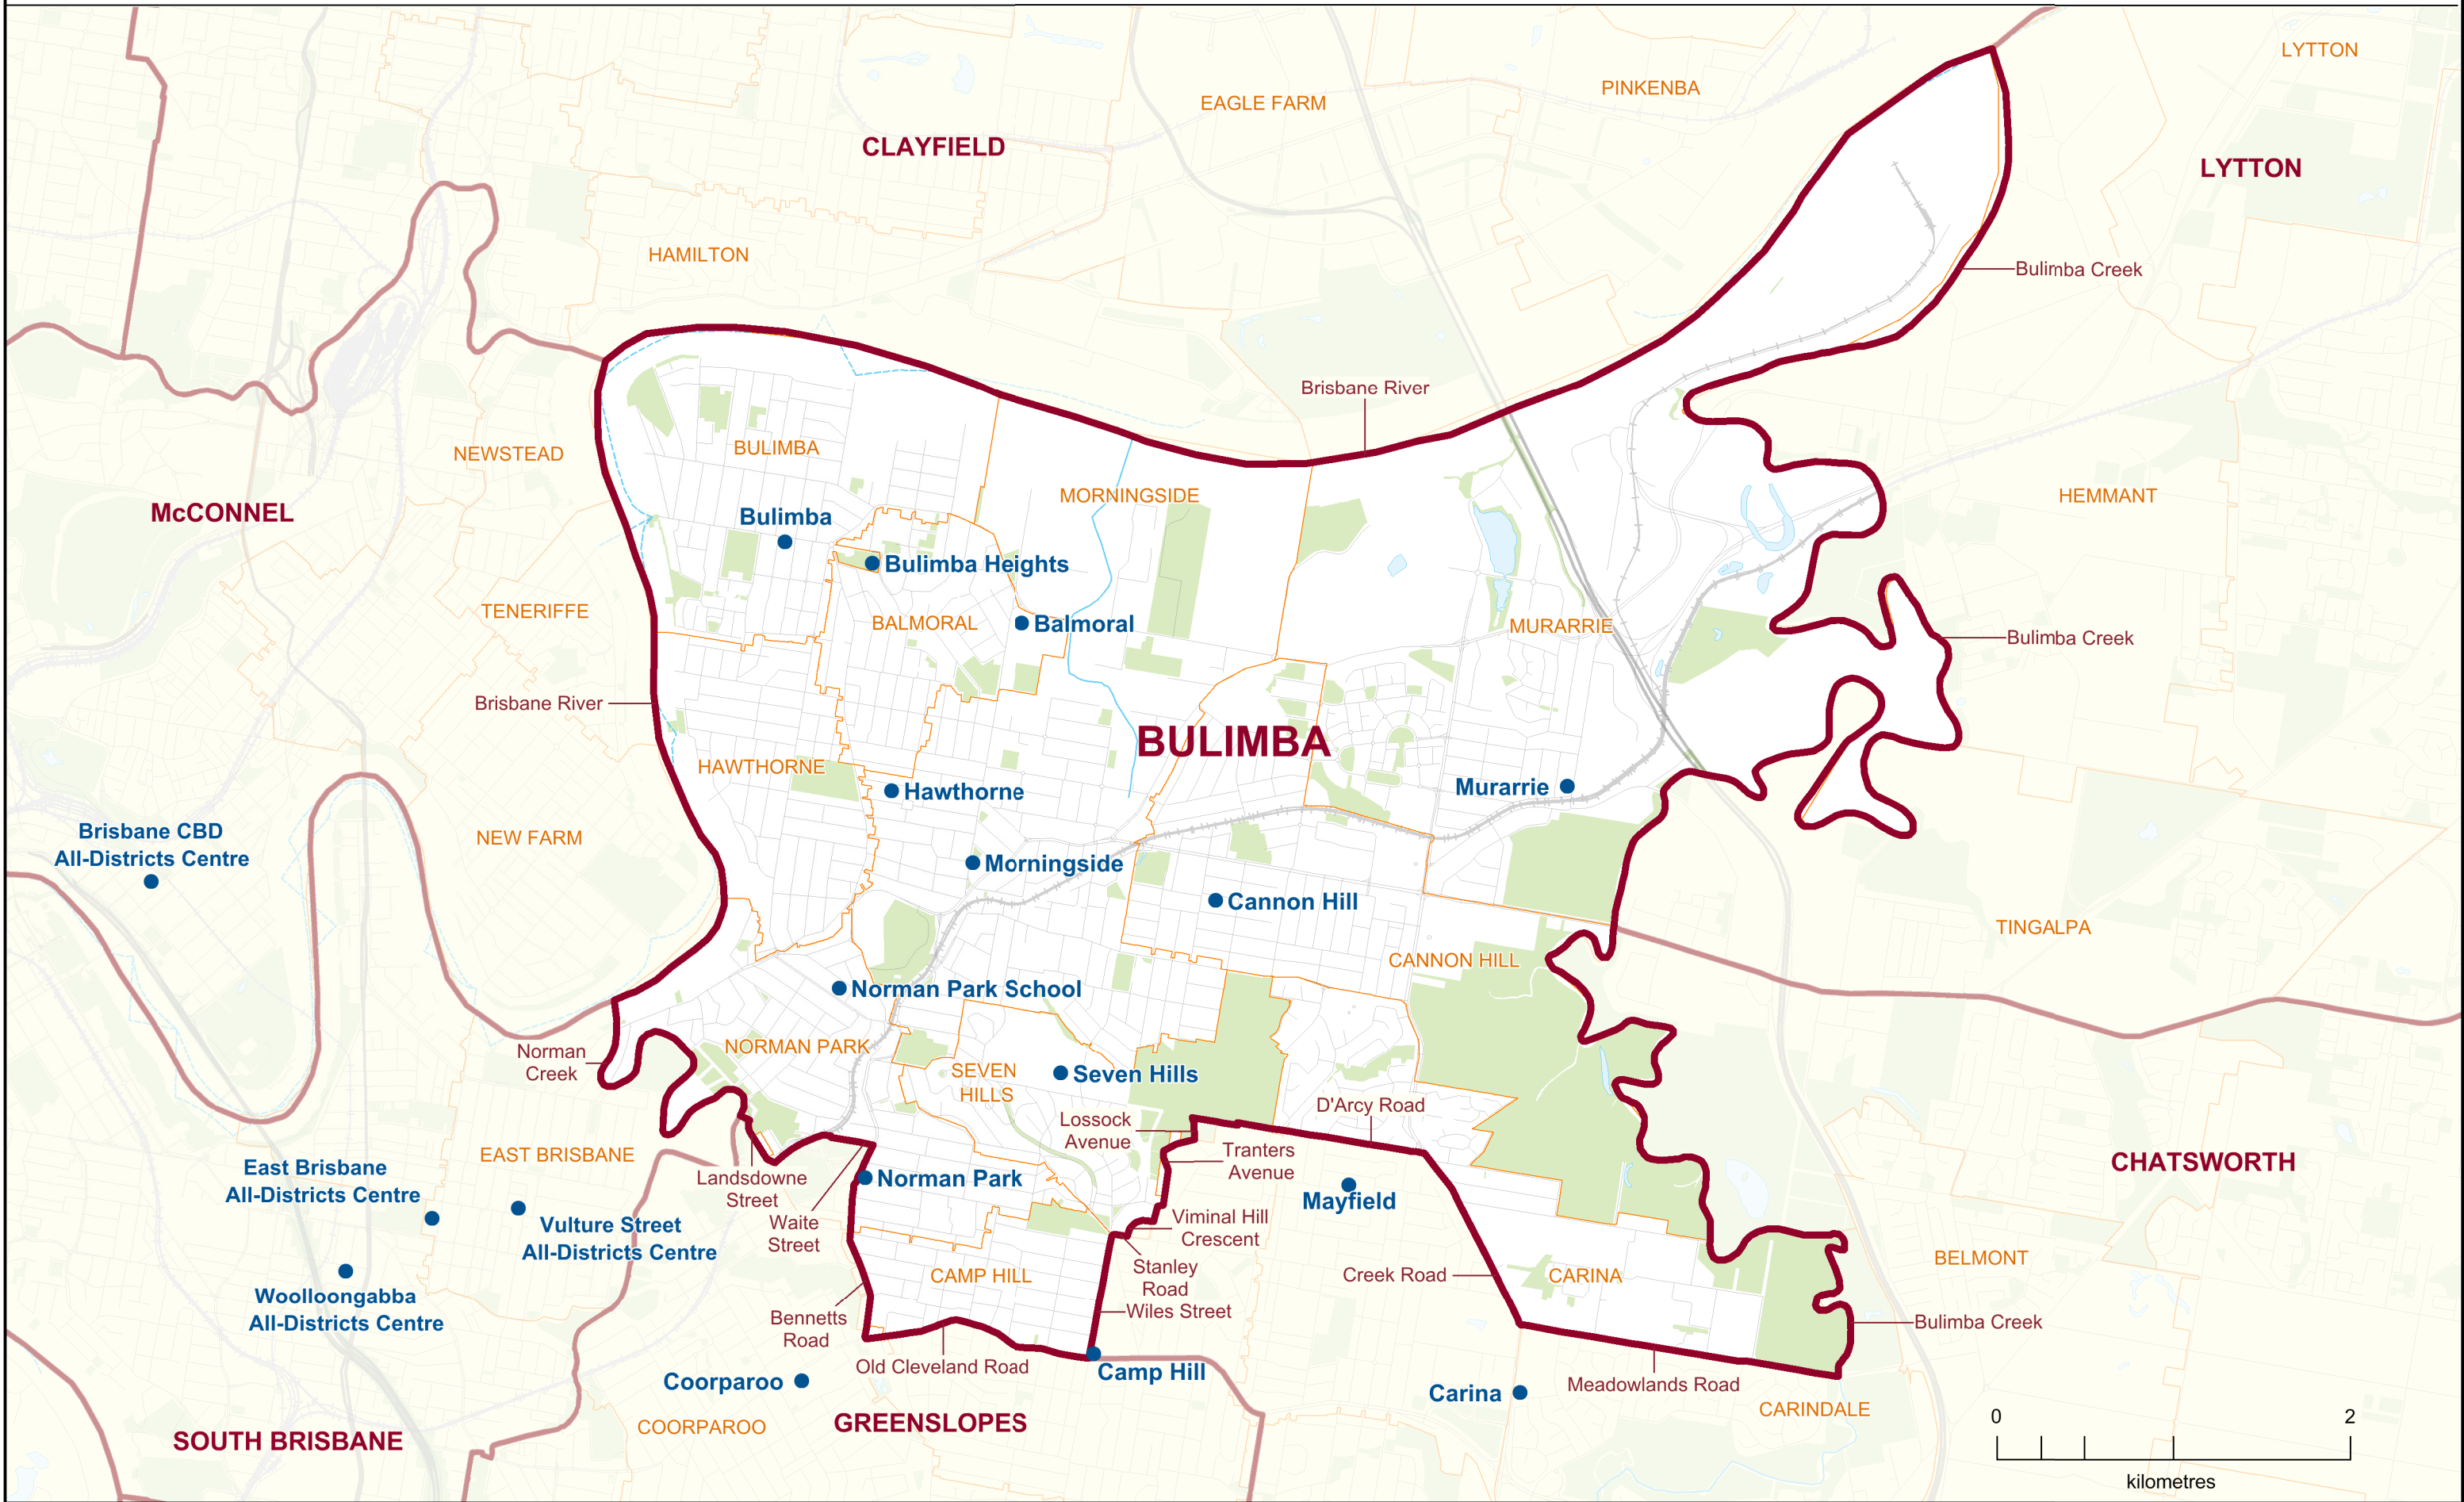

2017 QUEENSLAND STATE ELECTION
 Polling Booth Locations
 ELECTORAL DISTRICT OF
BULIMBA
 ELECTION DATE: 25 November 2017

- Polling Booth
- District Boundary
- Locality Boundary
- Road
- Watercourse / Waterbody
- Reserve / Park

DISCLAIMER
 This map has been produced by the ECQ as a guide only, to show electoral boundaries and polling booths.
 This product was created using datasets from various authoritative sources and has been provided 'As Is'. ECQ therefore does not accept liability for any expenses, losses, damages caused by use of this product.