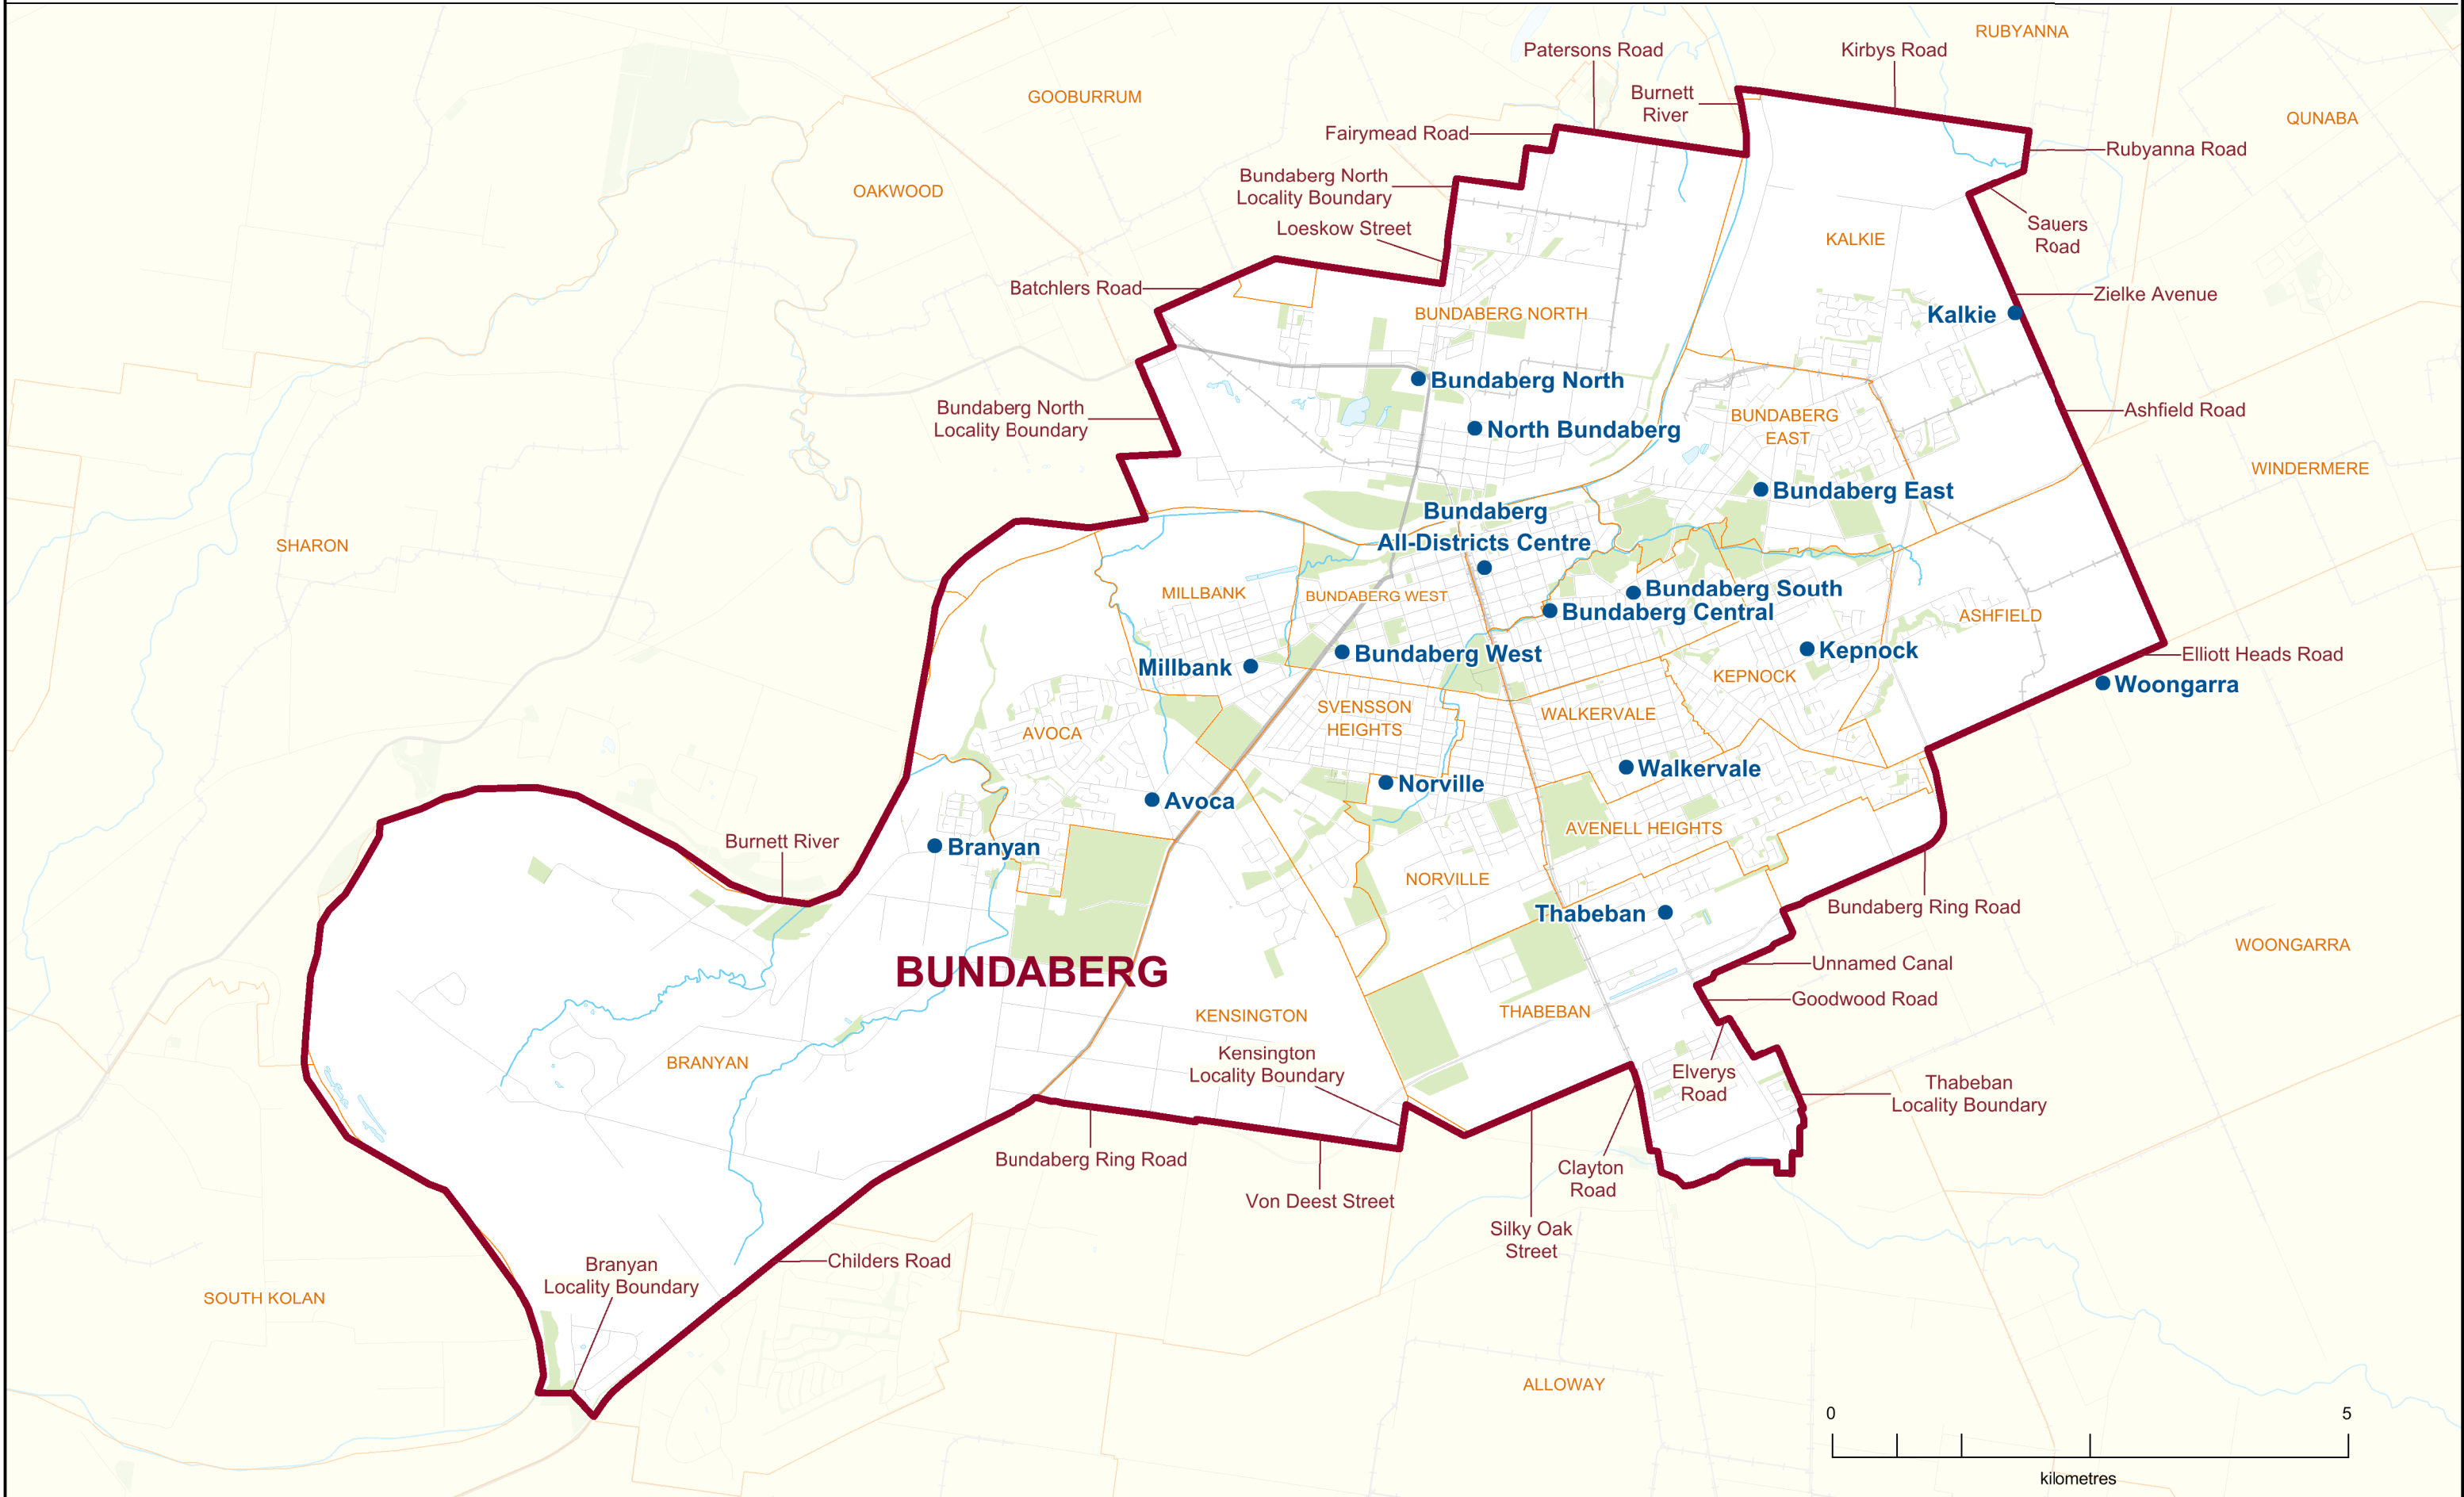

2017 QUEENSLAND STATE ELECTION
Polling Booth Locations
ELECTORAL DISTRICT OF
BUNDABERG
ELECTION DATE: 25 November 2017

- Polling Booth
- District Boundary
- Locality Boundary
- Road
- Watercourse / Waterbody
- Reserve / Park

DISCLAIMER

This map has been produced by the ECQ as a guide only, to show electoral boundaries and polling booths.

This product was created using datasets from various authoritative sources and has been provided 'As Is'. ECQ therefore does not accept liability for any expenses, losses, damages caused by use of this product.

Polling Booth Locations

ELECTORAL DISTRICT OF BUNDABERG

Polling Booth Name	Polling Booth Address	Opening Hours: Saturday, 25 November 2017 (8am-6pm)	Wheelchair Access
Avoca	Churches of Christ, 76 Twyford Street, AVOCA		A
Branyan	Branyan Road State School, Branyan Drive, BUNDABERG		
Bundaberg Central	Rum City Silverband Hall, 89 Targo Street, BUNDABERG		
Bundaberg East	Bundaberg East State School, 33 Scotland Street, BUNDABERG EAST		F
Bundaberg North	Bundaberg North State School, Mt Perry Road, BUNDABERG NORTH		F
Bundaberg South	Bundaberg South State School, Walla Street, BUNDABERG		A
Bundaberg West	Bundaberg West State School, Steffensen Street, BUNDABERG		A
Kalkie	Kalkie State School, Bargara Road, KALKIE		A
Kepnock	Kepnock State High School, Kepnock Road, BUNDABERG		A
Millbank	Bundaberg West Baptist Church Hall, 36 Avoca Street, BUNDABERG		
North Bundaberg	Progress Hall, Cnr Queen & Gavegan Streets, BUNDABERG NORTH		F
Norville	Norville State School, Dr May's Road, BUNDABERG		A
Thabeban	Thabeban State School, 270 Goodwood Road, THABEBAN		A
Walkervale	Walkervale State School, Water Street, BUNDABERG		A
Woongarra	Woongarra State School, 468 Elliott Heads Road, BUNDABERG		F