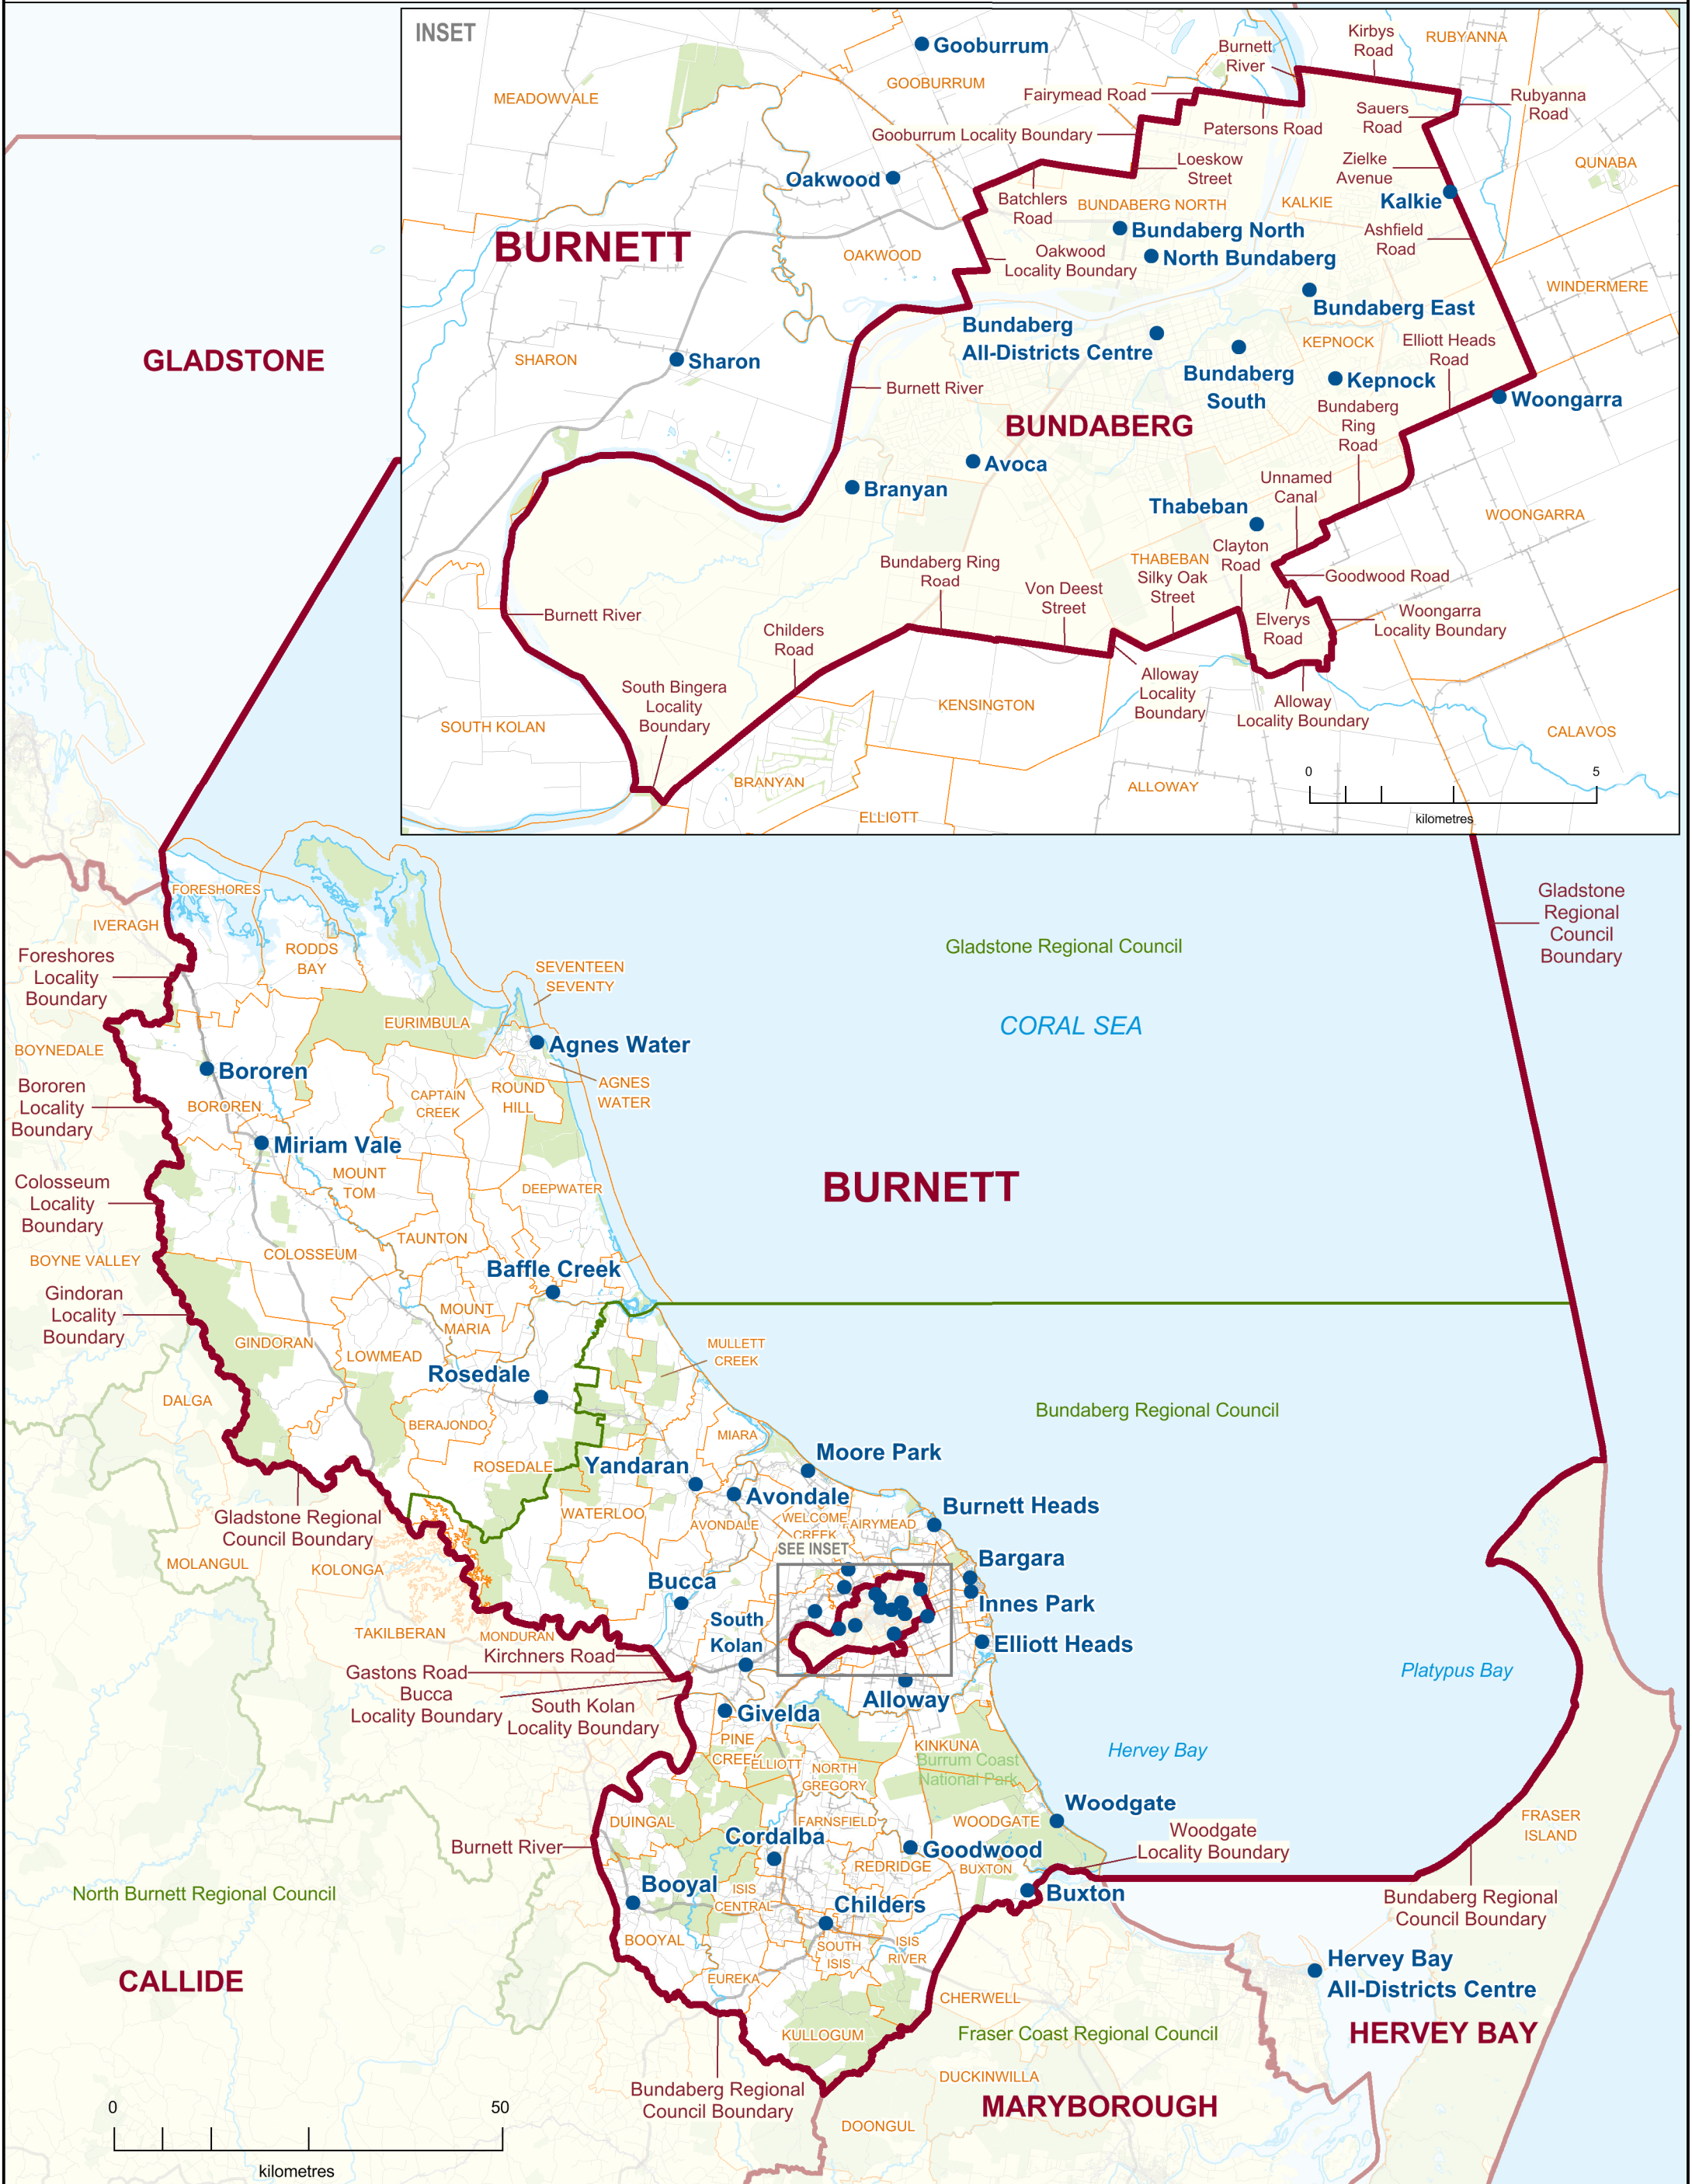

2017 QUEENSLAND STATE ELECTION
Polling Booth Locations
ELECTORAL DISTRICT OF
BURNETT
ELECTION DATE: 25 November 2017

- Polling Booth
- District Boundary
- Locality Boundary
- Road
- Watercourse / Waterbody
- Reserve / Park

DISCLAIMER
 This map has been produced by the ECQ as a guide only, to show electoral boundaries and polling booths.
 This product was created using datasets from various authoritative sources and has been provided 'As Is'. ECQ therefore does not accept liability for any expenses, losses, damages caused by use of this product.