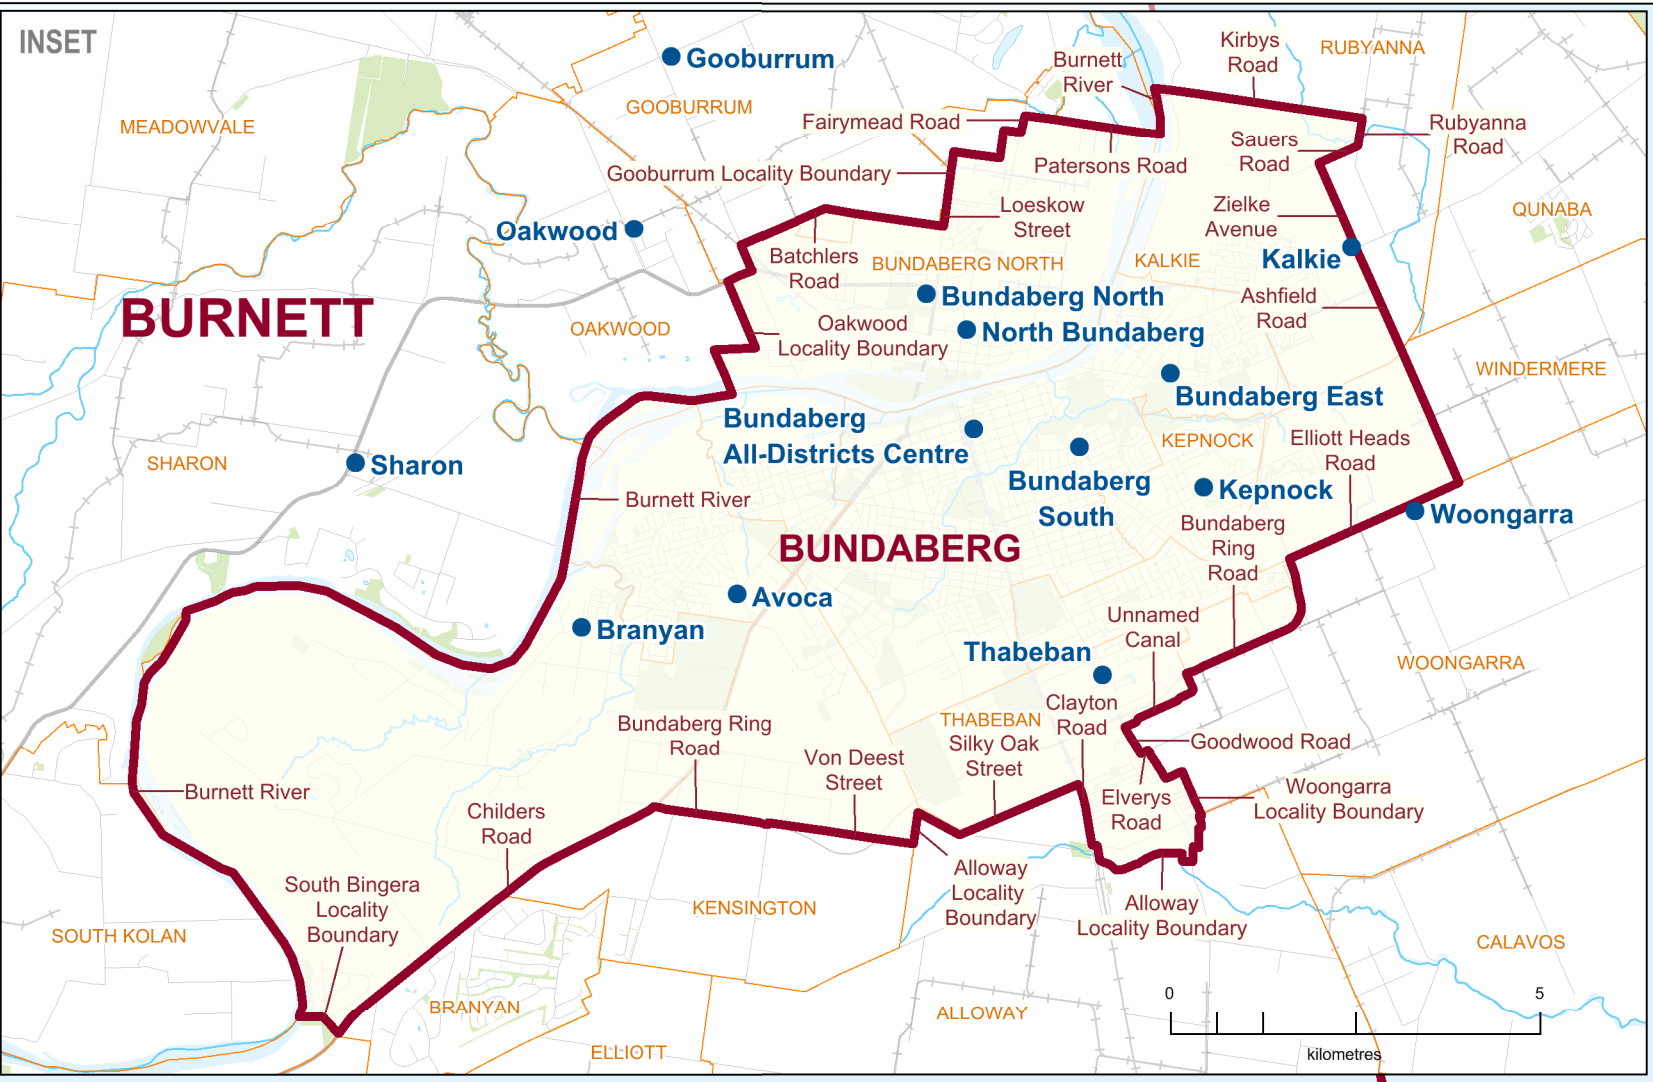

2017 QUEENSLAND STATE ELECTION
Polling Booth Locations
ELECTORAL DISTRICT OF
BURNETT
ELECTION DATE: 25 November 2017

- Polling Booth
- District Boundary
- Locality Boundary
- Road
- Watercourse / Waterbody
- Reserve / Park

DISCLAIMER
 This map has been produced by the ECQ as a guide only, to show electoral boundaries and polling booths.
 This product was created using datasets from various authoritative sources and has been provided 'As Is'. ECQ therefore does not accept liability for any expenses, losses, damages caused by use of this product.