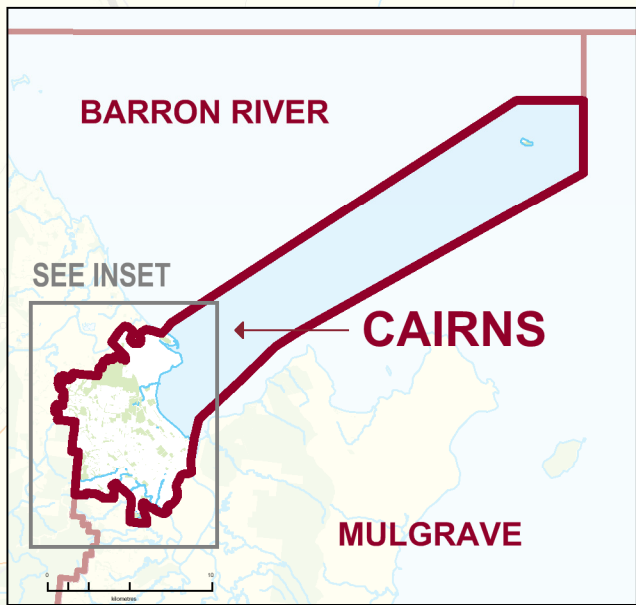

2017 QUEENSLAND STATE ELECTION
Polling Booth Locations
ELECTORAL DISTRICT OF
CAIRNS
ELECTION DATE: 25 November 2017

- Polling Booth
- District Boundary
- Locality Boundary
- Road
- Watercourse / Waterbody
- Reserve / Park

DISCLAIMER
 This map has been produced by the ECQ as a guide only, to show electoral boundaries and polling booths.
 This product was created using datasets from various authoritative sources and has been provided 'As Is'. ECQ therefore does not accept liability for any expenses, losses, damages caused by use of this product.

Polling Booth Locations

ELECTORAL DISTRICT OF CAIRNS

Polling Booth Name	Polling Booth Address	Opening Hours: Saturday, 25 November 2017 (8am-6pm)	Wheelchair Access
Cairns City	St Monica's College, Lake Street, CAIRNS CITY		F
Cairns West	Cairns West State School, Mayers Street, MANUNDA		A
Earlville	Our Lady Help of Christians School, 18 Balaclava Road, EARLVILLE		F
Edge Hill	Edge Hill State School, 254 Pease Street, EDGE HILL		F
Freshwater	Freshwater State School, 10 Corkill Street, FRESHWATER		F
Manunda	Trinity Bay State High School, 26-62 Hoare Street, MANUNDA		F
Mooroobool	Balaclava State School, 418 Mulgrave Road, MOOROBOOL		F
Redlynch	Redlynch State College, Jungara Road, REDLYNCH		F
Stratford	Community Hall, 15 Kamerunga Road, STRATFORD		F
Whitfield	Whitfield State School, 42 McManus Street, WHITFIELD		A
Woree	Woree State High School, 42-80 Windarra Street, WOREE		F