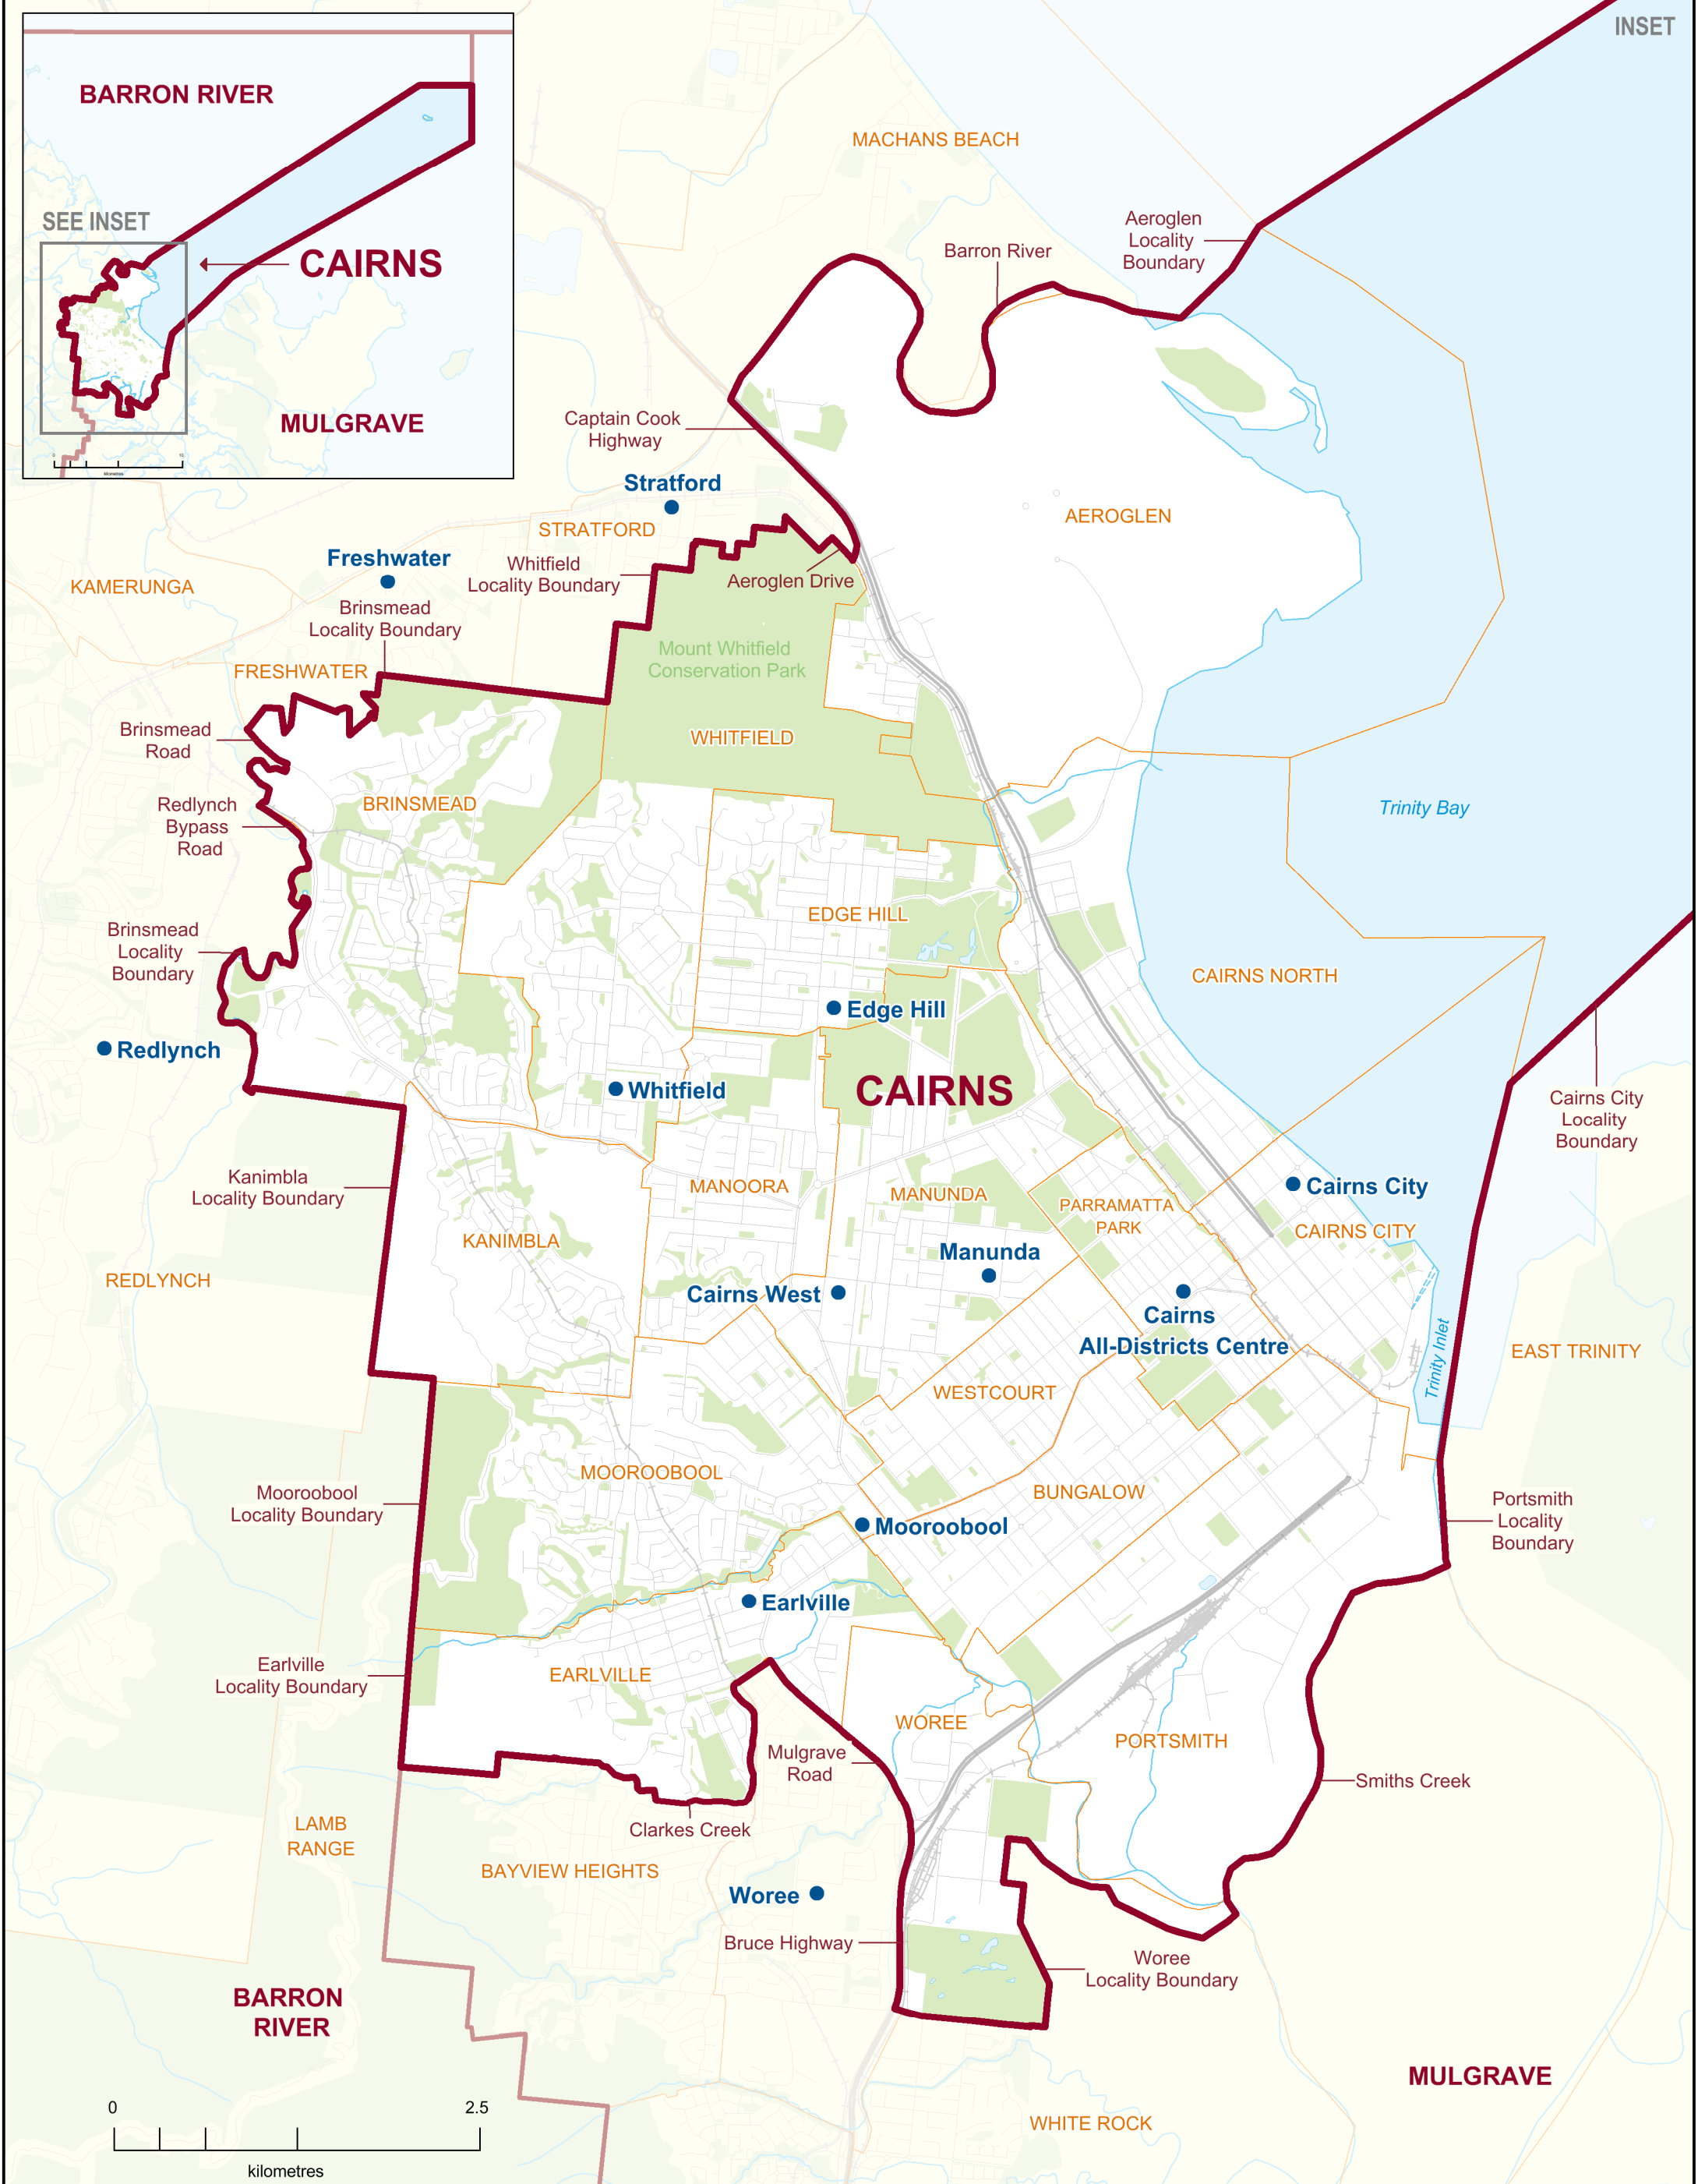

2017 QUEENSLAND STATE ELECTION
Polling Booth Locations
ELECTORAL DISTRICT OF
CAIRNS
ELECTION DATE: 25 November 2017

- Polling Booth
- District Boundary
- Locality Boundary
- Road
- Watercourse / Waterbody
- Reserve / Park

DISCLAIMER
 This map has been produced by the ECQ as a guide only, to show electoral boundaries and polling booths.
 This product was created using datasets from various authoritative sources and has been provided 'As Is'. ECQ therefore does not accept liability for any expenses, losses, damages caused by use of this product.

Polling Booth Locations

ELECTORAL DISTRICT OF CAIRNS

Polling Booth Name	Polling Booth Address	Opening Hours: Saturday, 25 November 2017 (8am-6pm)	Wheelchair Access
Cairns City	St Monica's College, Lake Street, CAIRNS CITY		F
Cairns West	Cairns West State School, Mayers Street, MANUNDA		A
Earlville	Our Lady Help of Christians School, 18 Balaclava Road, EARLVILLE		F
Edge Hill	Edge Hill State School, 254 Pease Street, EDGE HILL		F
Freshwater	Freshwater State School, 10 Corkill Street, FRESHWATER		F
Manunda	Trinity Bay State High School, 26-62 Hoare Street, MANUNDA		F
Mooroobool	Balaclava State School, 418 Mulgrave Road, MOOROBOOL		F
Redlynch	Redlynch State College, Jungara Road, REDLYNCH		F
Stratford	Community Hall, 15 Kamerunga Road, STRATFORD		F
Whitfield	Whitfield State School, 42 McManus Street, WHITFIELD		A
Woree	Woree State High School, 42-80 Windarra Street, WOREE		F