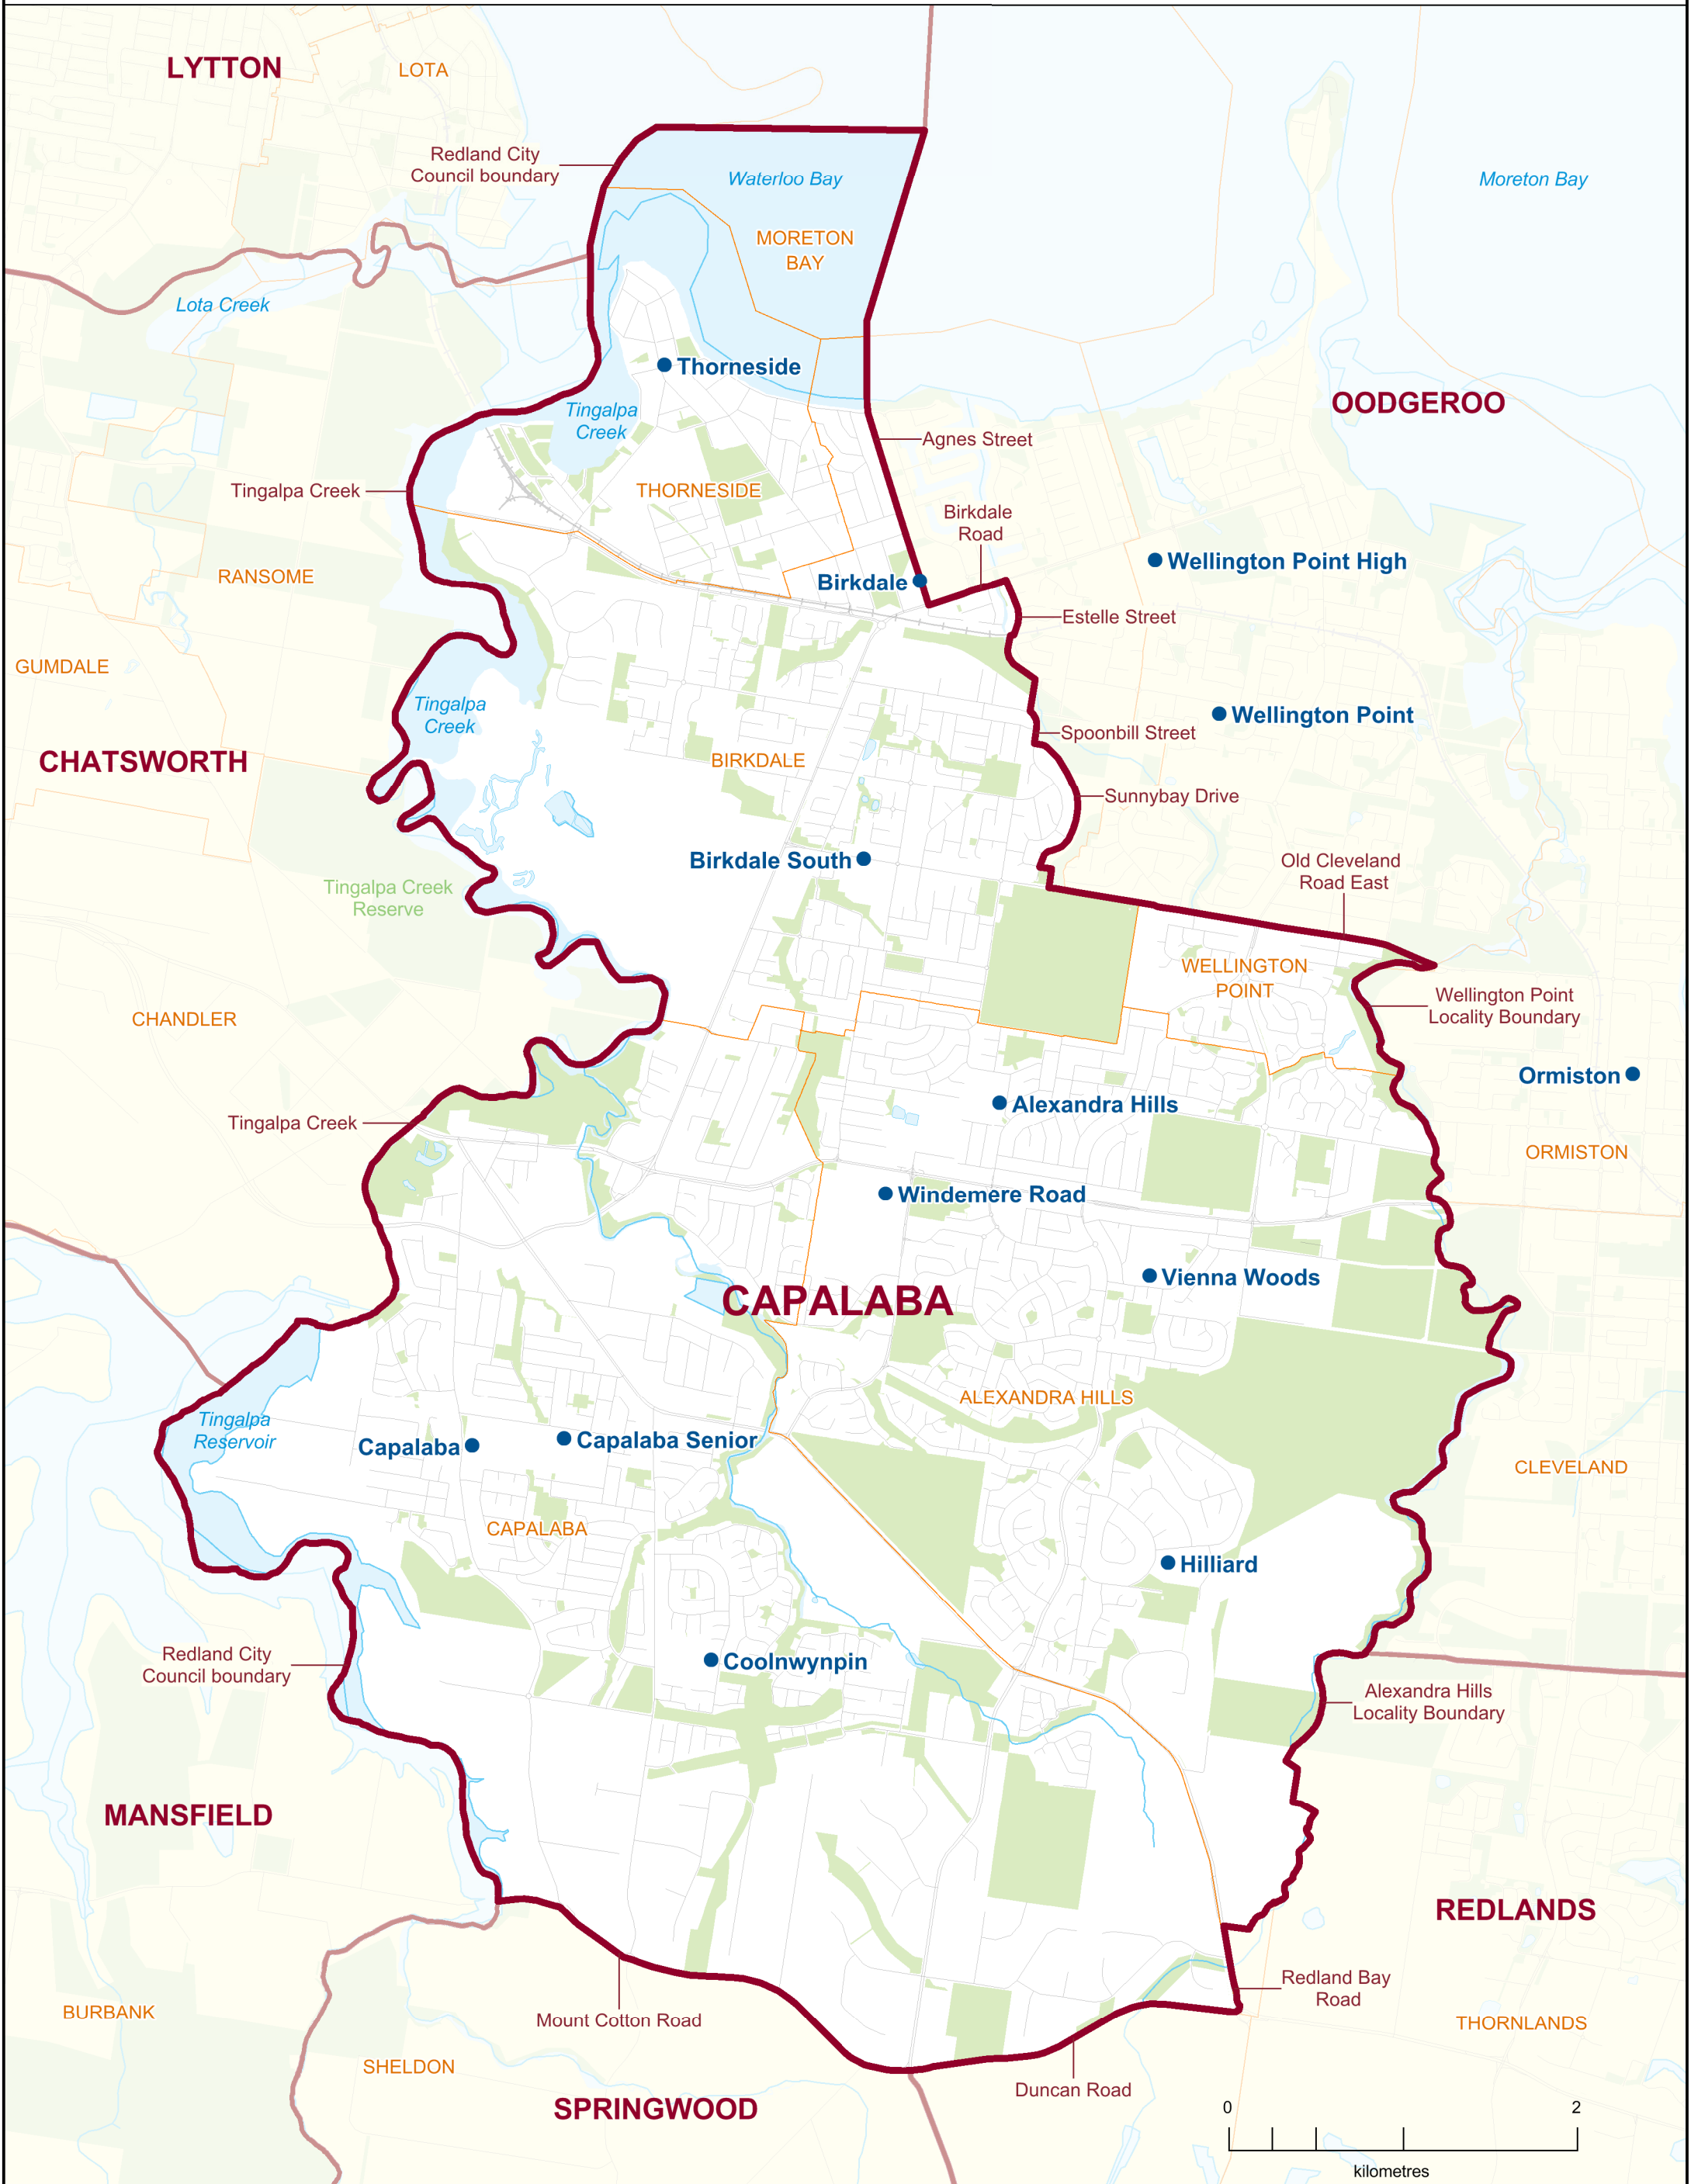

2017 QUEENSLAND STATE ELECTION
Polling Booth Locations
ELECTORAL DISTRICT OF
CAPALABA
ELECTION DATE: 25 November 2017

- Polling Booth
- District Boundary
- Locality Boundary
- Road
- Watercourse / Waterbody
- Reserve / Park

DISCLAIMER
 This map has been produced by the ECQ as a guide only, to show electoral boundaries and polling booths.
 This product was created using datasets from various authoritative sources and has been provided 'As Is'. ECQ therefore does not accept liability for any expenses, losses, damages caused by use of this product.