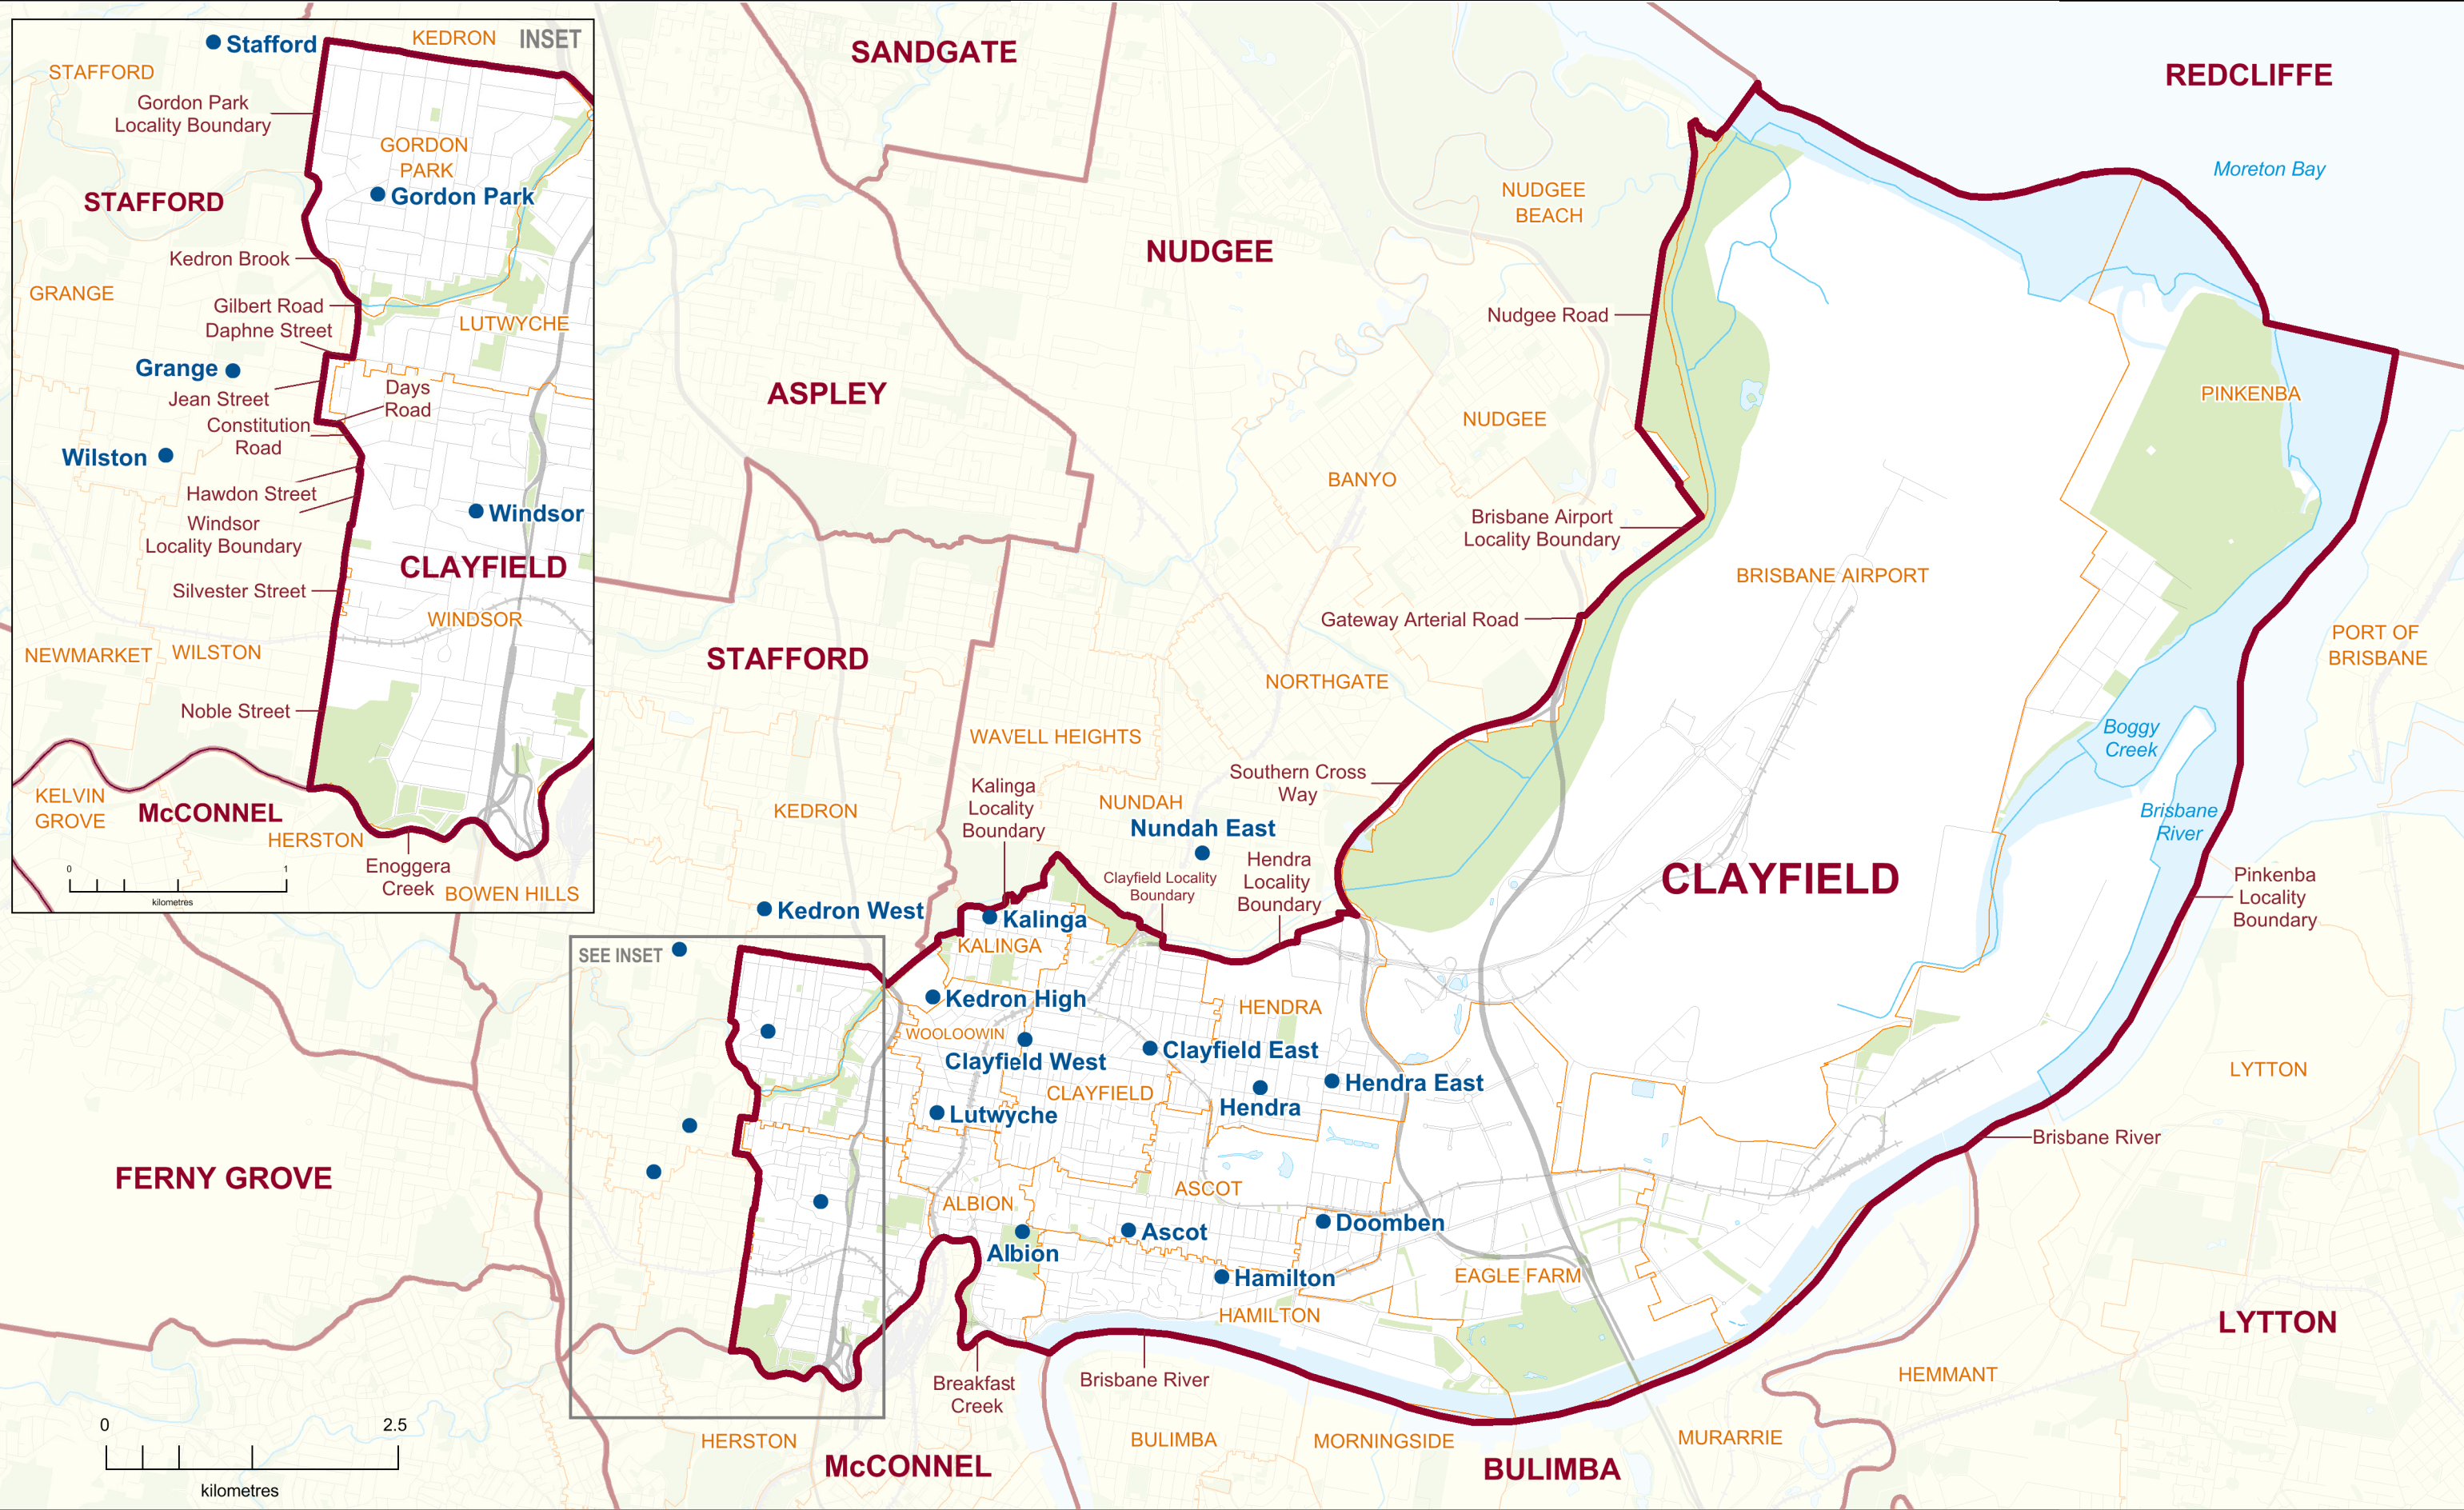

2017 QUEENSLAND STATE ELECTION
Polling Booth Locations
ELECTORAL DISTRICT OF
CLAYFIELD
ELECTION DATE: 25 November 2017

- Polling Booth
- District Boundary
- Locality Boundary
- Road
- Watercourse / Waterbody
- Reserve / Park

DISCLAIMER
 This map has been produced by the ECQ as a guide only, to show electoral boundaries and polling booths.
 This product was created using datasets from various authoritative sources and has been provided 'As Is'. ECQ therefore does not accept liability for any expenses, losses, damages caused by use of this product.