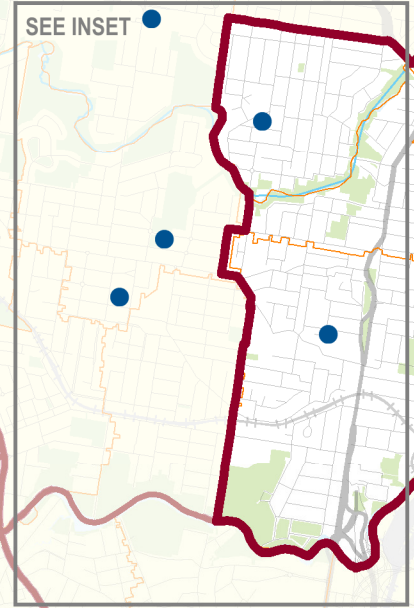

2017 QUEENSLAND STATE ELECTION
Polling Booth Locations
ELECTORAL DISTRICT OF
CLAYFIELD
ELECTION DATE: 25 November 2017

- Polling Booth
- District Boundary
- Locality Boundary
- Road
- Watercourse / Waterbody
- Reserve / Park

DISCLAIMER
 This map has been produced by the ECQ as a guide only, to show electoral boundaries and polling booths.
 This product was created using datasets from various authoritative sources and has been provided 'As Is'. ECQ therefore does not accept liability for any expenses, losses, damages caused by use of this product.

Polling Booth	Address
Brisbane CBD	Brisbane City Hall, Sandgate Room (polling booth entrance via Ann Street), 64 Adelaide Street, BRISBANE
Bundaberg	Shop 12 and 3, 9 Maryborough Street, BUNDABERG CENTRAL
Burleigh	18 Park Avenue, BURLEIGH HEADS
Cairns	96-98 Mulgrave Road, PARRAMATTA PARK
East Brisbane	East Brisbane State School Hall, Wellington Road, EAST BRISBANE
Hervey Bay	82 Dayman Street, URANGAN
Mackay	Mackay Showgrounds, 500 Pavilion Lower Level, 24 Milton Street, MACKAY
Maroochydore	Shop 1, 19 Duporth Avenue, MAROOCHYDORE
Morayfield	379 Morayfield Road, MORAYFIELD
Noosa	Tewantin Campus, 24 Cooroy Noosa Road, TEWANTIN
Oodgeroo	248 Bloomfield Street, CLEVELAND
Redcliffe	Unit 10, 3-5 High Street, KIPPA-RING
Southport	Ashmore Centre, 345 Southport-Nerang Road, MOLENDINAR
Townsville	Hyde Park Centre, Shop 9, 36 Woolcock Street, HYDE PARK
Vulture Street	St Pauls Anglican Church Hall, 554 Vulture Street, EAST BRISBANE
Woolloongabba	Nazareth Lutheran Church Hall, 12 Hawthorne Street, WOOLLOONGABBA