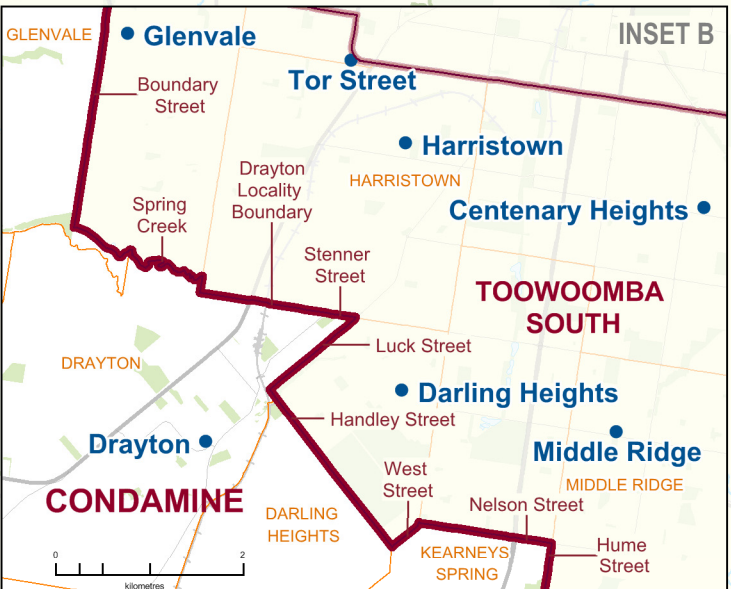

2017 QUEENSLAND STATE ELECTION
Polling Booth Locations
ELECTORAL DISTRICT OF
CONDAMINE
ELECTION DATE: 25 November 2017

- Polling Booth
- District Boundary
- Locality Boundary
- Road
- Watercourse / Waterbody
- Reserve / Park

DISCLAIMER
 This map has been produced by the ECQ as a guide only, to show electoral boundaries and polling booths.
 This product was created using datasets from various authoritative sources and has been provided 'As Is'. ECQ therefore does not accept liability for any expenses, losses, damages caused by use of this product.