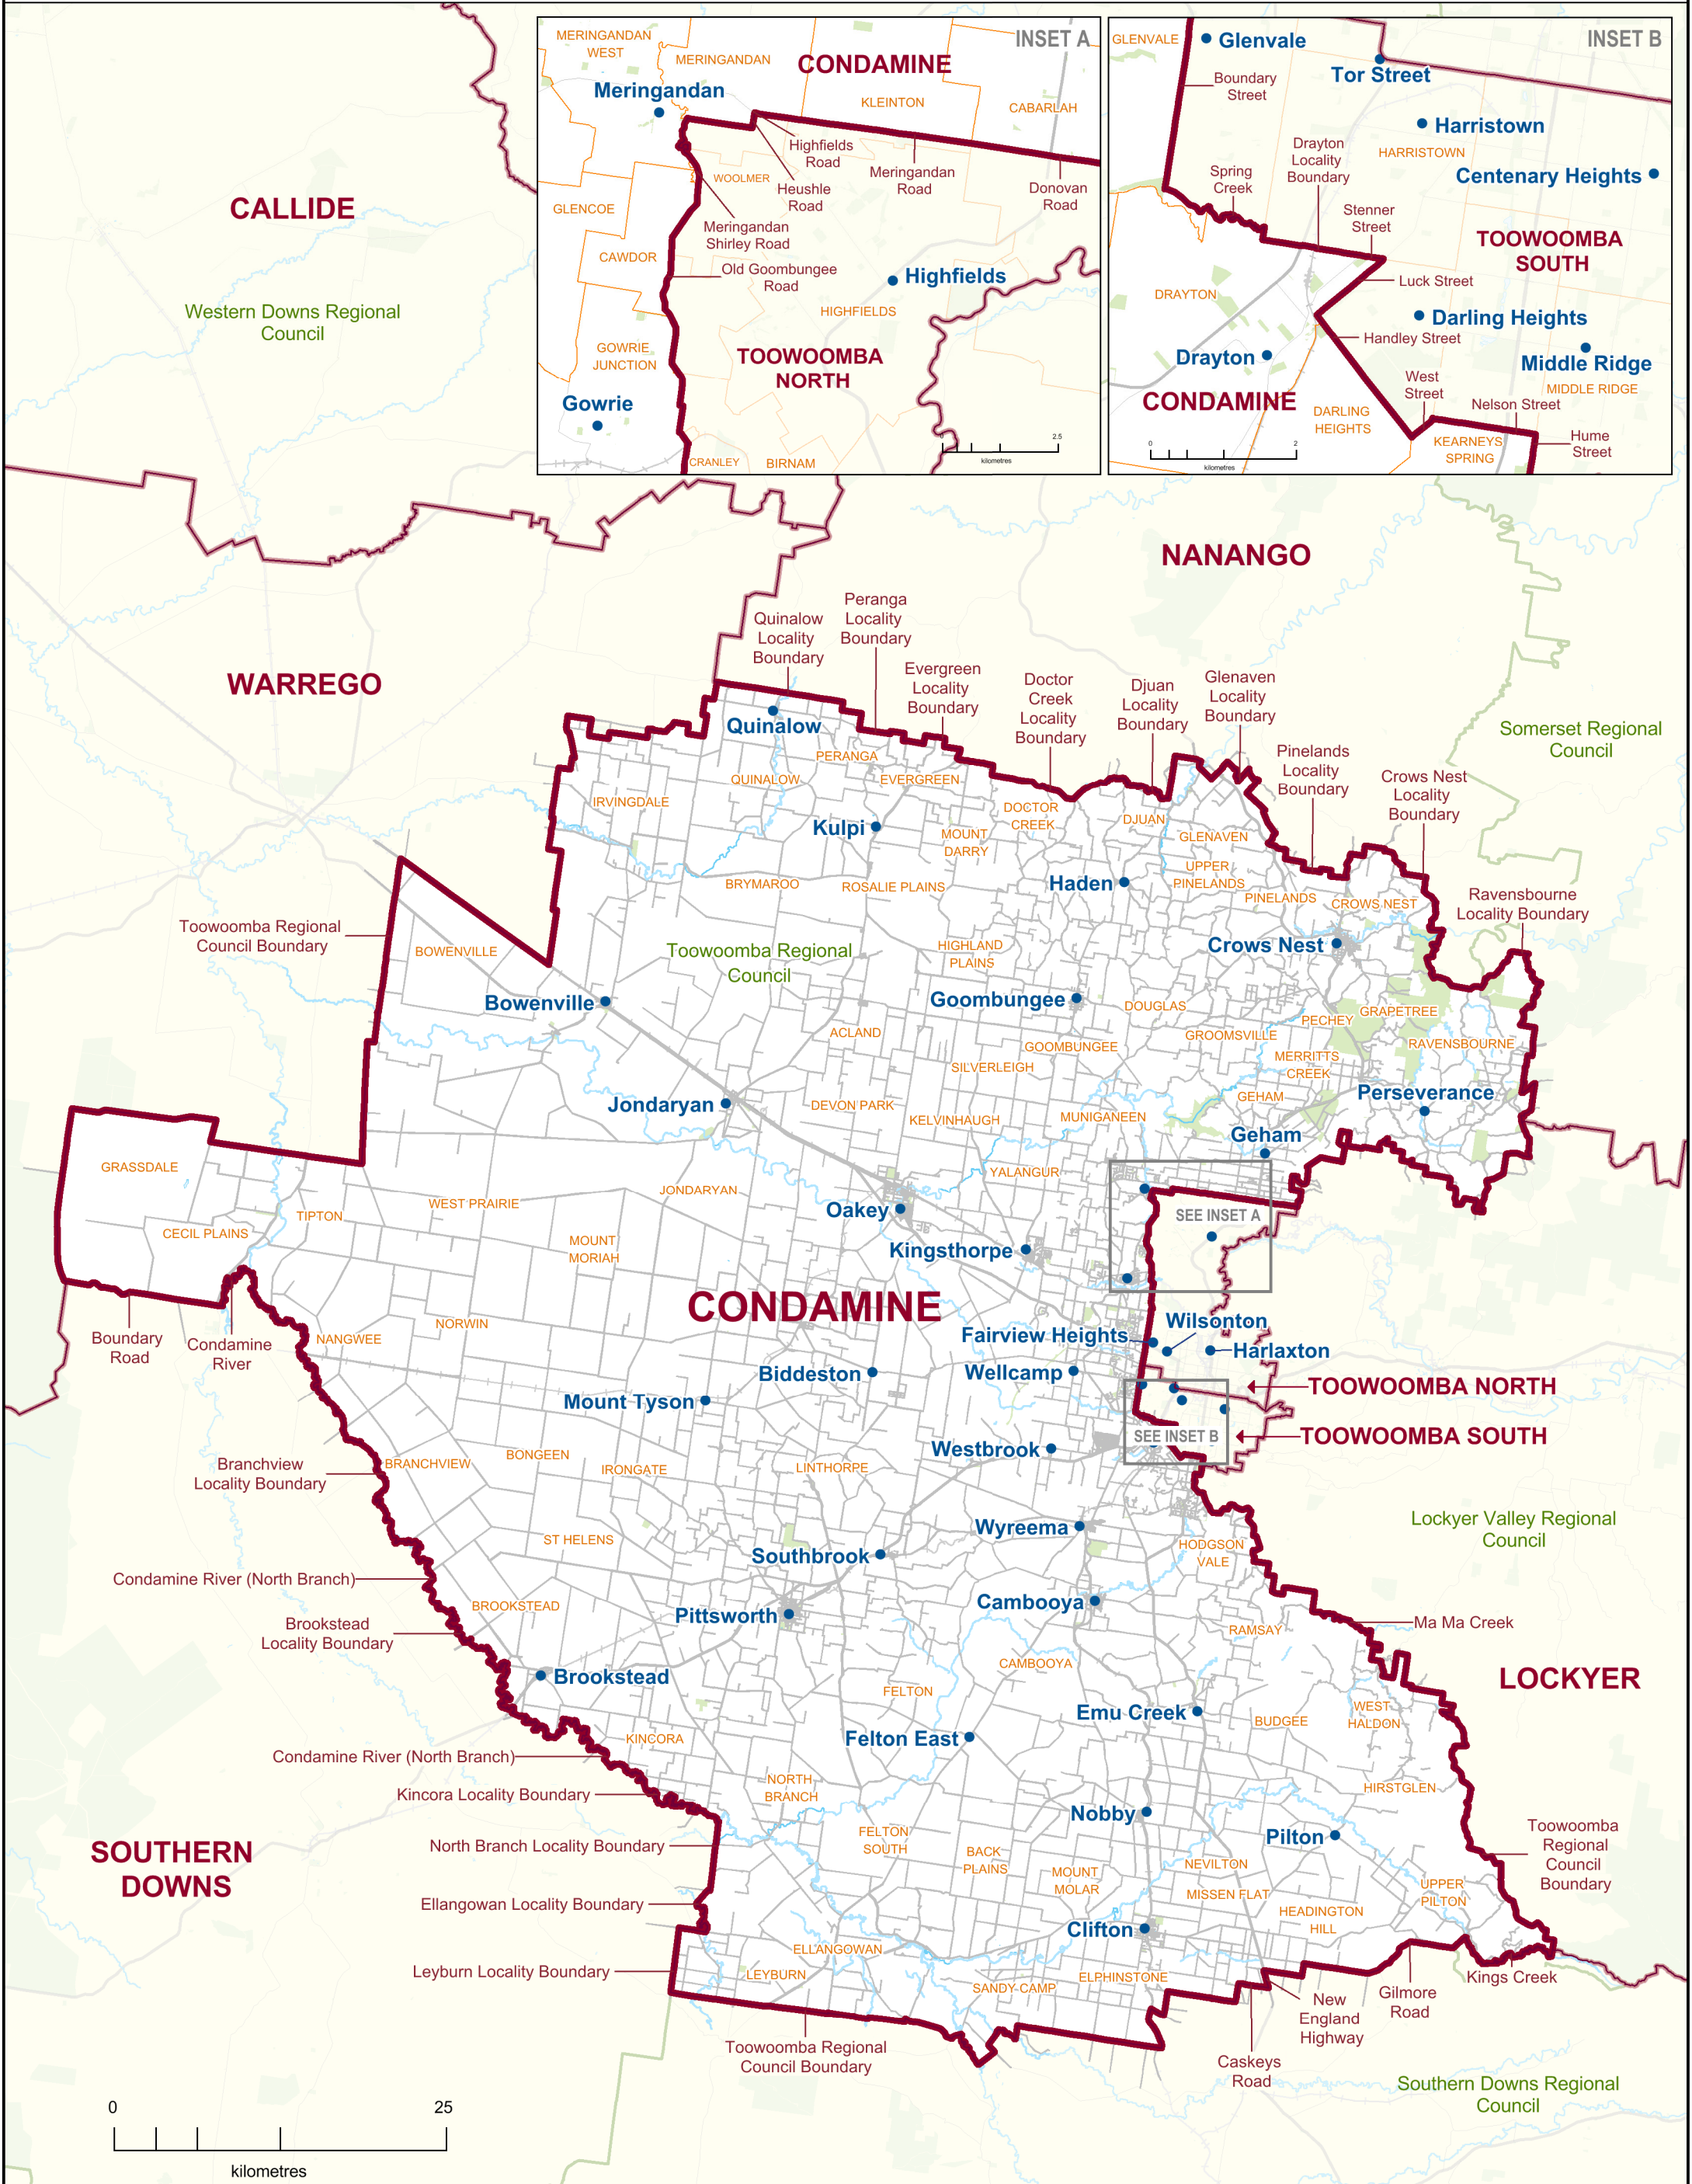

2017 QUEENSLAND STATE ELECTION
Polling Booth Locations
ELECTORAL DISTRICT OF
CONDAMINE
ELECTION DATE: 25 November 2017

- Polling Booth
- District Boundary
- Locality Boundary
- Road
- Watercourse / Waterbody
- Reserve / Park

DISCLAIMER
 This map has been produced by the ECQ as a guide only, to show electoral boundaries and polling booths.
 This product was created using datasets from various authoritative sources and has been provided 'As Is'. ECQ therefore does not accept liability for any expenses, losses, damages caused by use of this product.