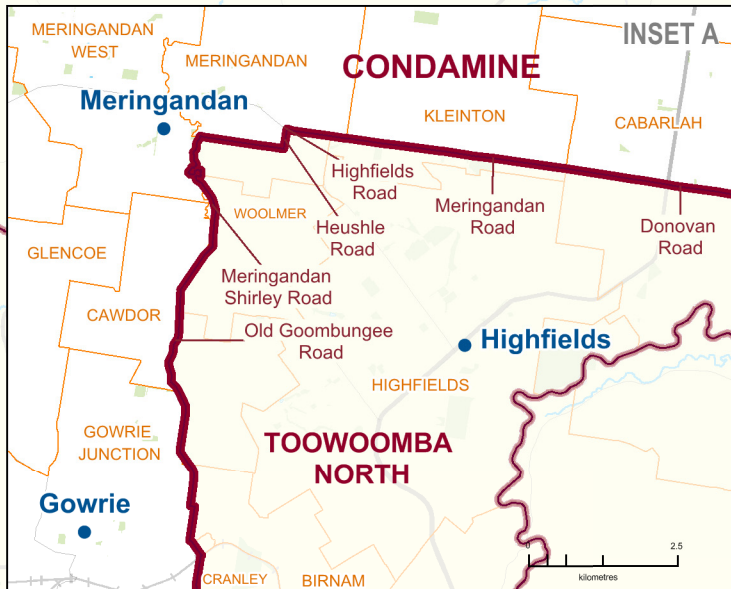

2017 QUEENSLAND STATE ELECTION
Polling Booth Locations
ELECTORAL DISTRICT OF
CONDAMINE
ELECTION DATE: 25 November 2017

- Polling Booth
- District Boundary
- Locality Boundary
- Road
- Watercourse / Waterbody
- Reserve / Park

DISCLAIMER
 This map has been produced by the ECQ as a guide only, to show electoral boundaries and polling booths.
 This product was created using datasets from various authoritative sources and has been provided 'As Is'. ECQ therefore does not accept liability for any expenses, losses, damages caused by use of this product.