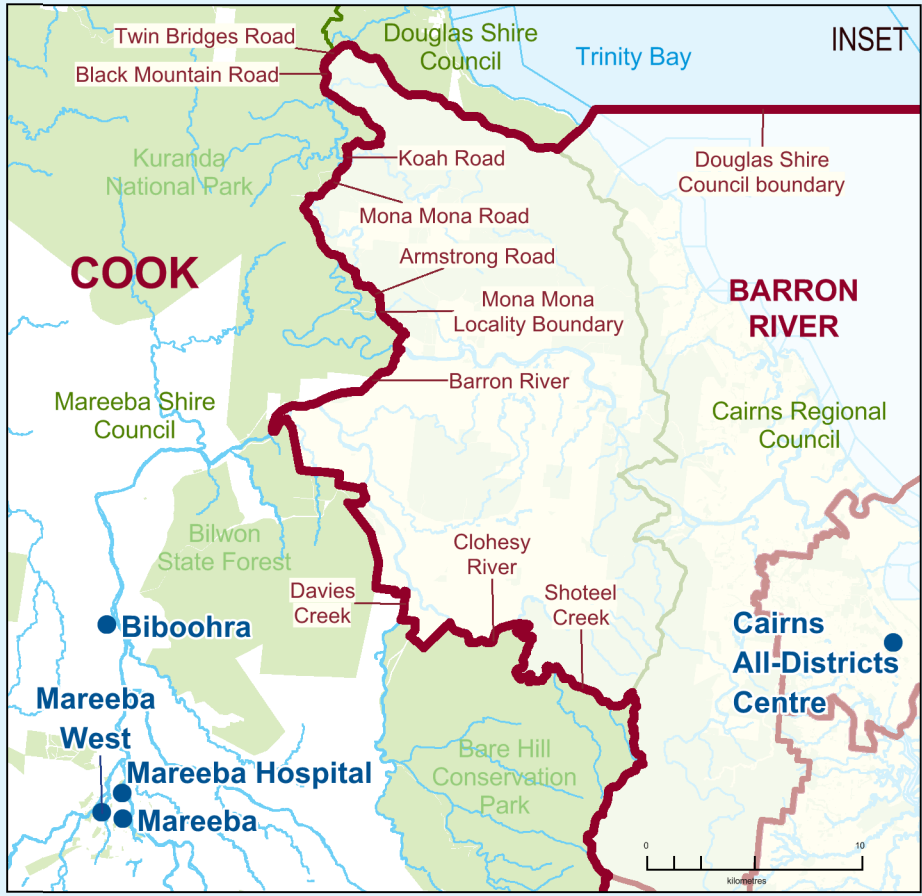

**2017 QUEENSLAND STATE ELECTION**  
**Polling Booth Locations**  
**ELECTORAL DISTRICT OF**  
**COOK**  
**ELECTION DATE: 25 November 2017**

- Polling Booth
- District Boundary
- Locality Boundary
- Road
- Watercourse / Waterbody
- Reserve / Park

**DISCLAIMER**  
 This map has been produced by the ECQ as a guide only, to show electoral boundaries and polling booths.  
 This product was created using datasets from various authoritative sources and has been provided 'As Is'. ECQ therefore does not accept liability for any expenses, losses, damages caused by use of this product.

## Polling Booth Locations