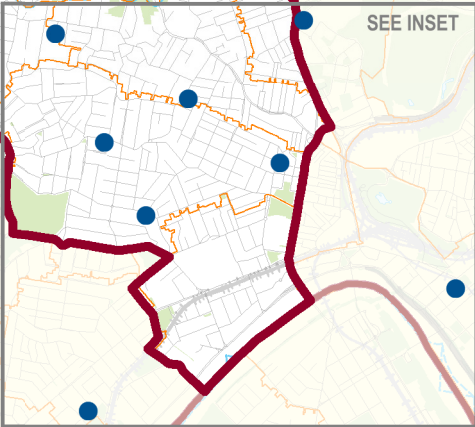

2017 QUEENSLAND STATE ELECTION
Polling Booth Locations
ELECTORAL DISTRICT OF
COOPER
ELECTION DATE: 25 November 2017

- Polling Booth
- District Boundary
- Locality Boundary
- Road
- Watercourse / Waterbody
- Reserve / Park

DISCLAIMER

This map has been produced by the ECQ as a guide only, to show electoral boundaries and polling booths.

This product was created using datasets from various authoritative sources and has been provided 'As Is'. ECQ therefore does not accept liability for any expenses, losses, damages caused by use of this product.

Polling Booth Locations

ELECTORAL DISTRICT OF COOPER

Polling Booth Name	Polling Booth Address	Opening Hours: Saturday, 25 November 2017 (8am-6pm)	Wheelchair Access
Ashgrove	St Finbarr's Hall, Beth Eden Terrace, ASHGROVE		A
Ashgrove West	Ashgrove State School Hall, 31 Glory Street, ASHGROVE		F
Auchenflower	Queensland Scout Centre, 32 Dixon Street, AUCHENFLOWER		A
Bardon	St Joseph's Church Hall, 41 The Drive, BARDON		A
Bardon West	Bardon State School, 330 Simpsons Road, BARDON		A
Dorrington	Oakleigh State School, Buxton Street, ASHGROVE		F
Enoggera Terrace	Boys' Brigade Hall, 80 Enoggera Terrace, RED HILL		F
Hilder Road	Hilder Road State School, Kaloma Road, THE GAP		
Ithaca Creek	Ithaca Creek State School, Dacca Street, BARDON		
Kelvin Grove	Kelvin Grove State College, Junior School Hall, L'Estrange Terrace (gates 4 & 5), KELVIN GROVE		A
Milton	Lavalla Centre, 58 Fernberg Road, PADDINGTON		
Newmarket	Newmarket State School, Banks Street, NEWMARKET		
Paddington	Brisbane West Senior Citizens Club, 132 Latrobe Terrace, PADDINGTON		F
Payne Road	Payne Road State School, 171 Payne Road, THE GAP		A
Petrie Terrace	Petrie Terrace State School, 40 Moreton Street, PADDINGTON		A
Rainworth	Rainworth State School, 185 Boundary Road, BARDON		A
The Gap	The Gap State School, Cnr Waterworks & Settlement Roads, THE GAP		A