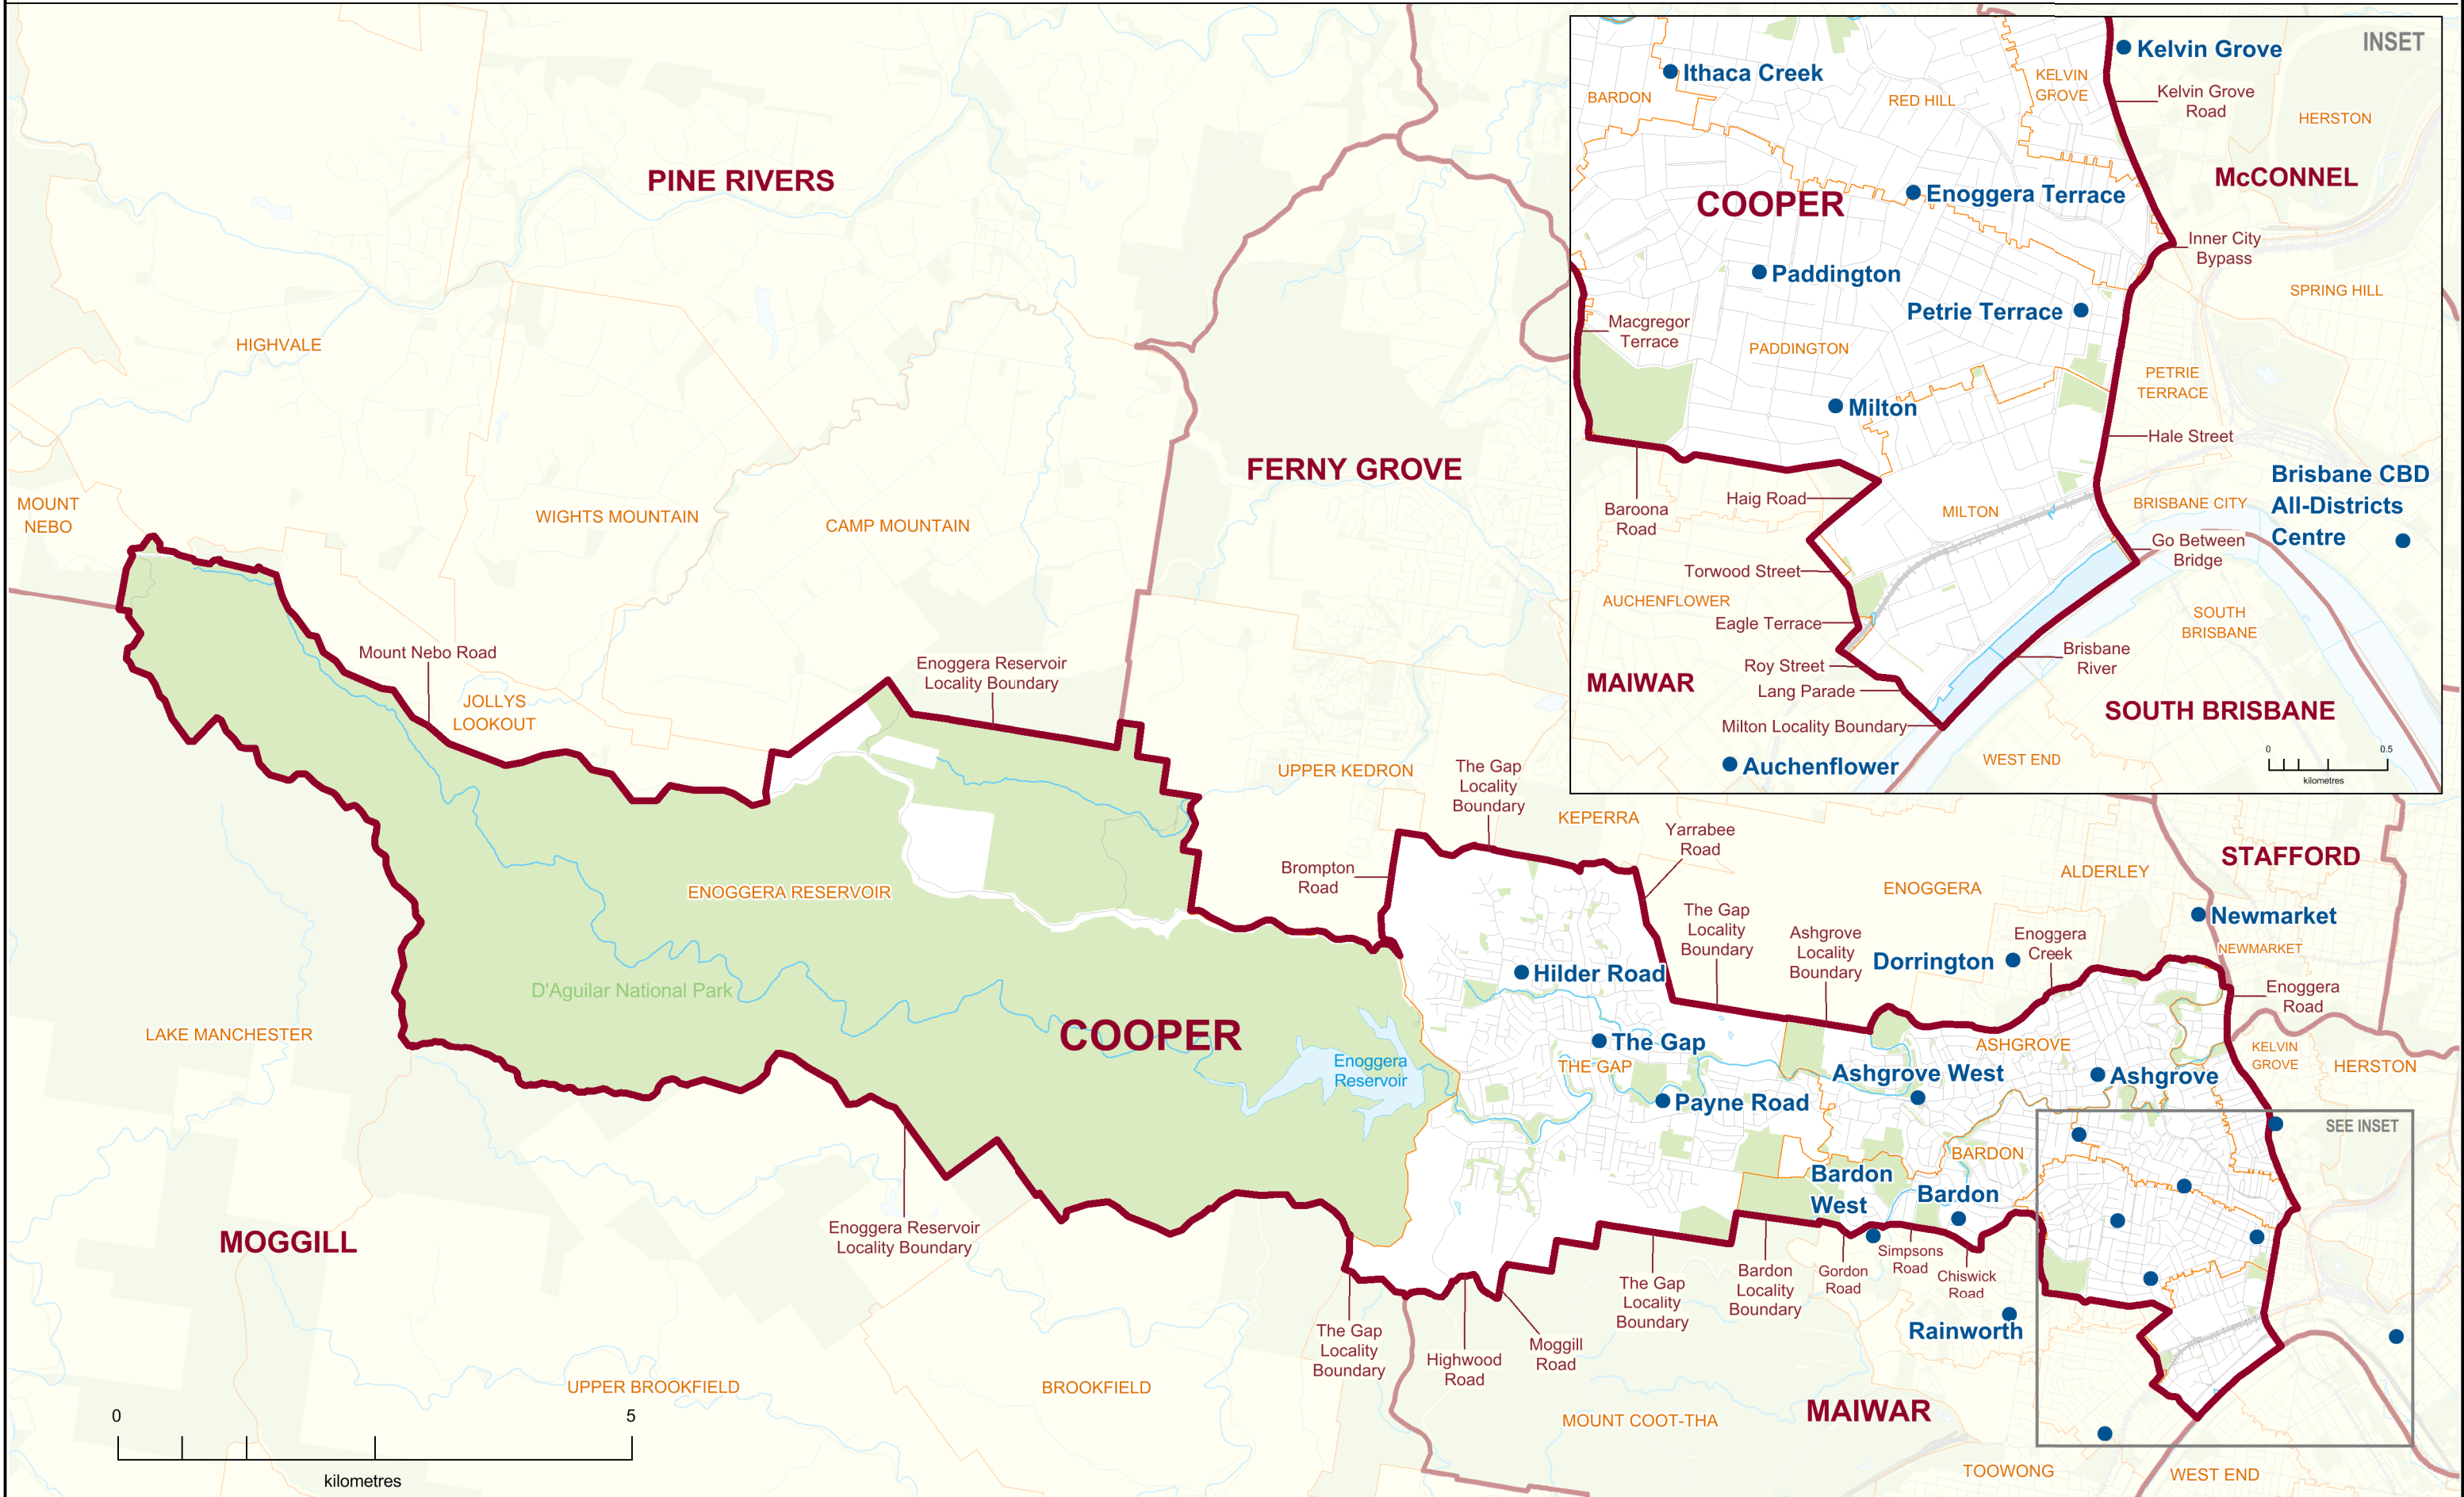

2017 QUEENSLAND STATE ELECTION
Polling Booth Locations
ELECTORAL DISTRICT OF
COOPER
ELECTION DATE: 25 November 2017

- Polling Booth
- District Boundary
- Locality Boundary
- Road
- Watercourse / Waterbody
- Reserve / Park

DISCLAIMER

This map has been produced by the ECQ as a guide only, to show electoral boundaries and polling booths.

This product was created using datasets from various authoritative sources and has been provided 'As Is'. ECQ therefore does not accept liability for any expenses, losses, damages caused by use of this product.