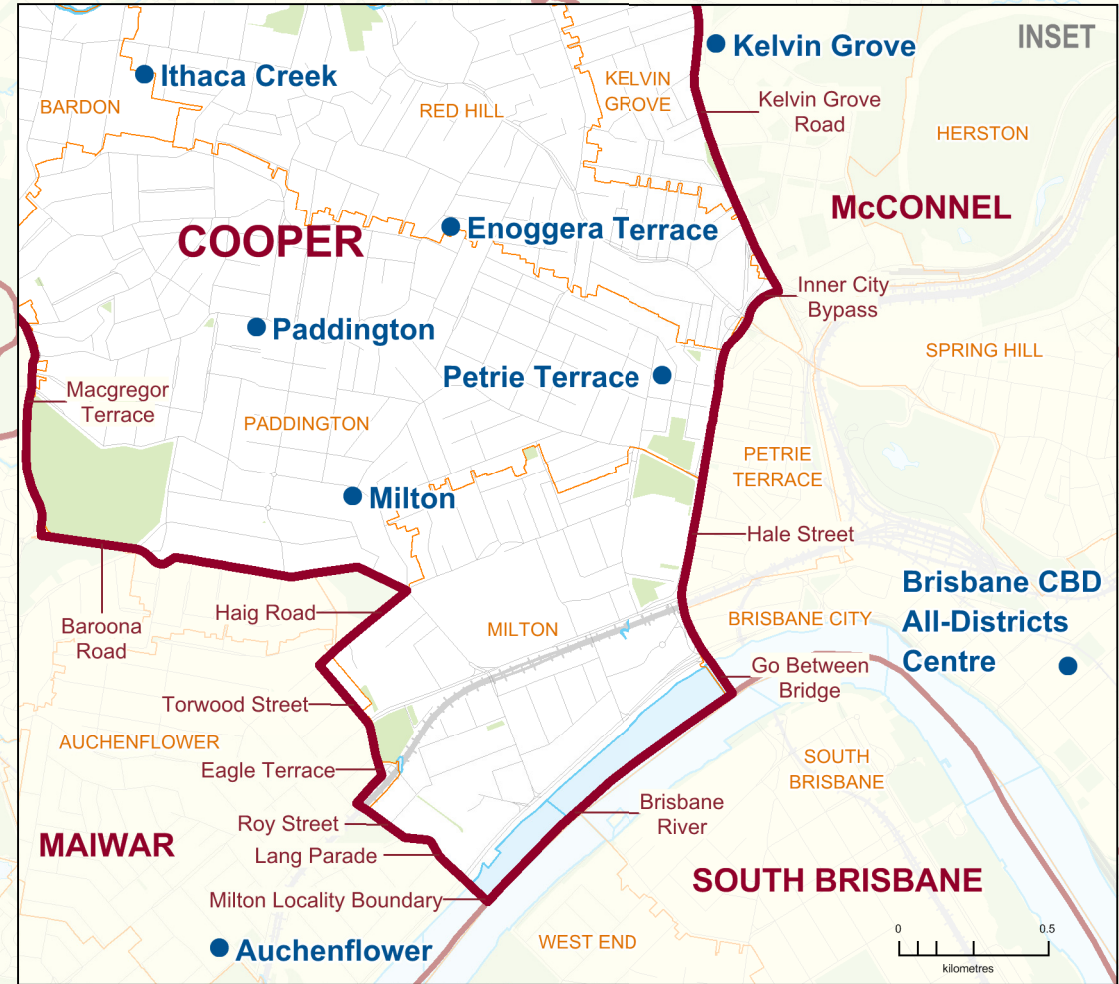

2017 QUEENSLAND STATE ELECTION
Polling Booth Locations
ELECTORAL DISTRICT OF
COOPER
ELECTION DATE: 25 November 2017

- Polling Booth
- District Boundary
- Locality Boundary
- Road
- Watercourse / Waterbody
- Reserve / Park

DISCLAIMER

This map has been produced by the ECQ as a guide only, to show electoral boundaries and polling booths.

This product was created using datasets from various authoritative sources and has been provided 'As Is'. ECQ therefore does not accept liability for any expenses, losses, damages caused by use of this product.

Polling Booth Locations

ELECTORAL DISTRICT OF COOPER

Polling Booth Name	Polling Booth Address	Opening Hours: Saturday, 25 November 2017 (8am-6pm)	Wheelchair Access
Ashgrove	St Finbarr's Hall, Beth Eden Terrace, ASHGROVE		A
Ashgrove West	Ashgrove State School Hall, 31 Glory Street, ASHGROVE		F
Auchenflower	Queensland Scout Centre, 32 Dixon Street, AUCHENFLOWER		A
Bardon	St Joseph's Church Hall, 41 The Drive, BARDON		A
Bardon West	Bardon State School, 330 Simpsons Road, BARDON		A
Dorrington	Oakleigh State School, Buxton Street, ASHGROVE		F
Enoggera Terrace	Boys' Brigade Hall, 80 Enoggera Terrace, RED HILL		F
Hilder Road	Hilder Road State School, Kaloma Road, THE GAP		
Ithaca Creek	Ithaca Creek State School, Dacca Street, BARDON		
Kelvin Grove	Kelvin Grove State College, Junior School Hall, L'Estrange Terrace (gates 4 & 5), KELVIN GROVE		A
Milton	Lavalla Centre, 58 Fernberg Road, PADDINGTON		
Newmarket	Newmarket State School, Banks Street, NEWMARKET		
Paddington	Brisbane West Senior Citizens Club, 132 Latrobe Terrace, PADDINGTON		F
Payne Road	Payne Road State School, 171 Payne Road, THE GAP		A
Petrie Terrace	Petrie Terrace State School, 40 Moreton Street, PADDINGTON		A
Rainworth	Rainworth State School, 185 Boundary Road, BARDON		A
The Gap	The Gap State School, Cnr Waterworks & Settlement Roads, THE GAP		A