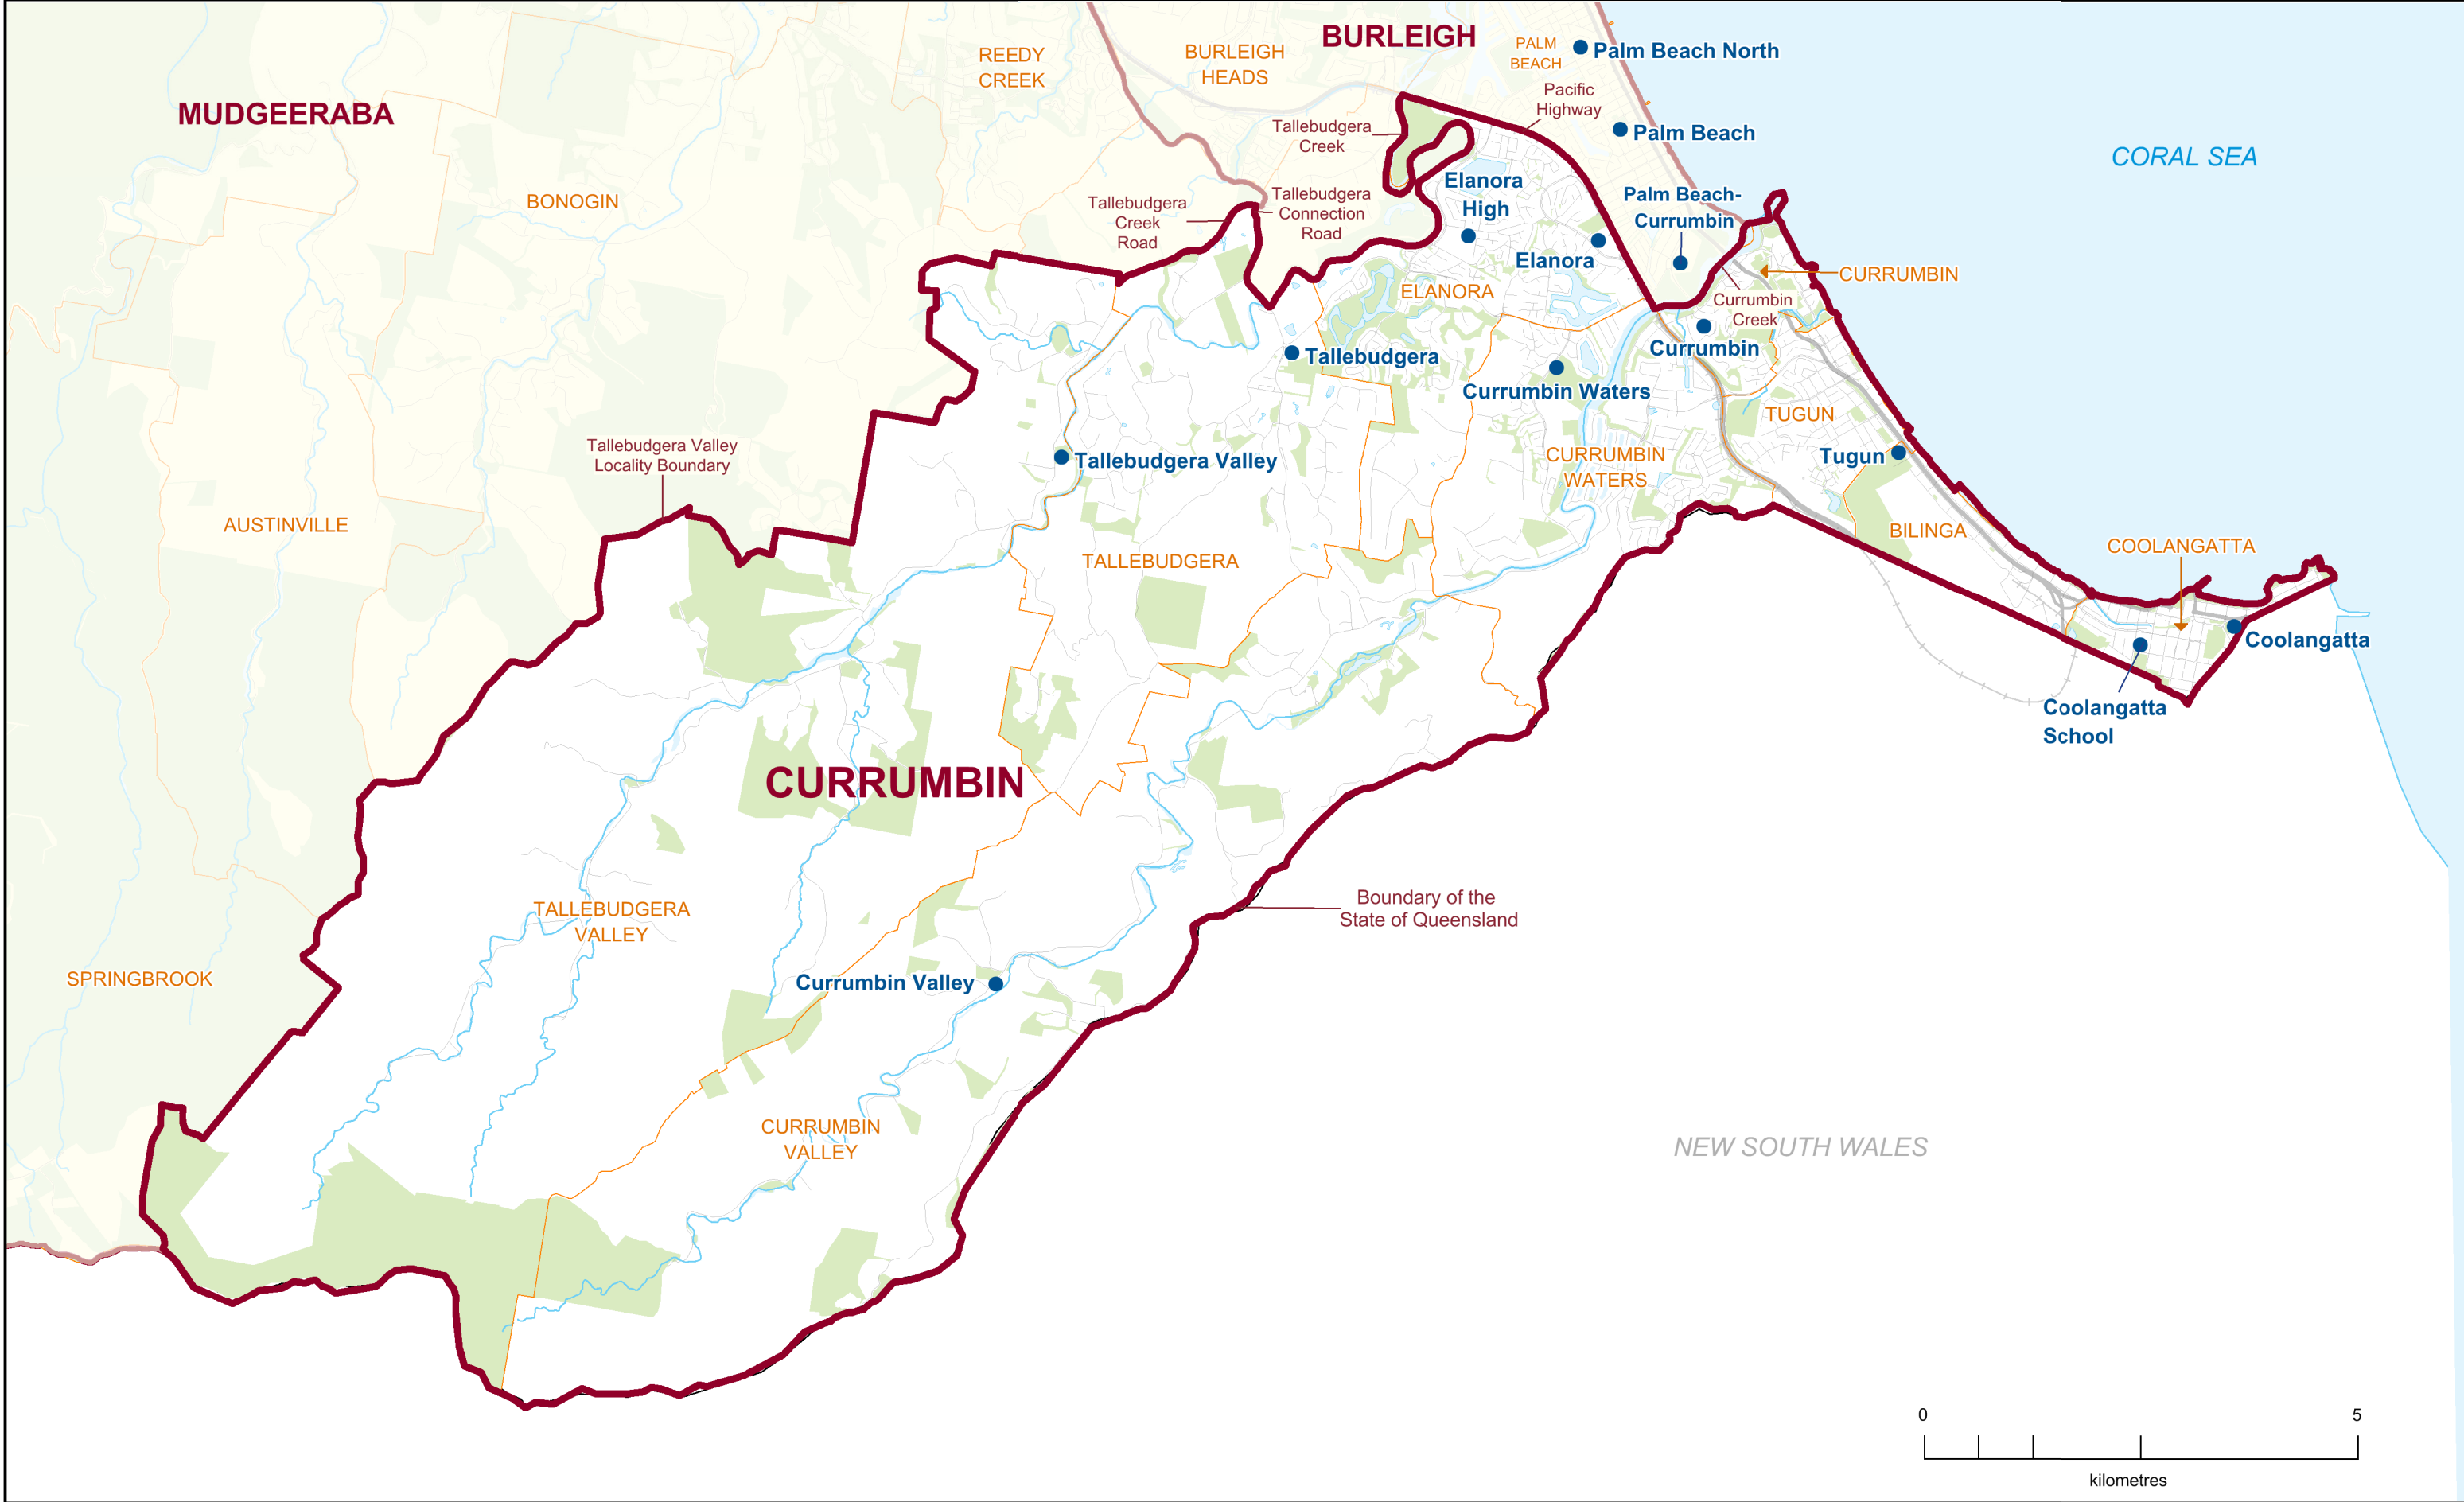

2017 QUEENSLAND STATE ELECTION
Polling Booth Locations
ELECTORAL DISTRICT OF
CURRUMBIN
ELECTION DATE: 25 November 2017

- Polling Booth
- District Boundary
- Locality Boundary
- Road
- Watercourse / Waterbody
- Reserve / Park

DISCLAIMER
 This map has been produced by the ECQ as a guide only, to show electoral boundaries and polling booths.
 This product was created using datasets from various authoritative sources and has been provided 'As Is'. ECQ therefore does not accept liability for any expenses, losses, damages caused by use of this product.

Polling Booth Locations

ELECTORAL DISTRICT OF CURRUMBIN

Polling Booth Name	Polling Booth Address	Opening Hours: Saturday, 25 November 2017 (8am-6pm)	Wheelchair Access
Coolangatta	Senior Citizens Hall, 2 Gerrard Street, COOLANGATTA		F
Coolangatta School	Coolangatta State School, Stapylton Street, KIRRA		
Currumbin	Currumbin State School, Phillip Street, CURRUMBIN		A
Currumbin Valley	Currumbin Valley State School, 1223 Currumbin Creek Road, CURRUMBIN VALLEY		F
Currumbin Waters	Elanora Community Centre, 26 Galleon Way, CURRUMBIN WATERS		F
Elanora	Elanora State School, K P McGrath Drive, ELANORA		F
Elanora High	Elanora State High School, Avocado Street, ELANORA		F
Palm Beach	Share-N-Care Centre, Tenth Avenue, PALM BEACH		F
Palm Beach North	Palm Beach State School, Nineteenth Avenue, PALM BEACH		A
Palm Beach-Currumbin	Palm Beach-Currumbin State High School, Thrower Drive, PALM BEACH		A
Tallebudgera	Tallebudgera State School, 492 Guineas Creek Road, TALLEBUDGERA		F
Tallebudgera Valley	Community Hall, 611 Tallebudgera Creek Road, TALLEBUDGERA VALLEY		F
Tugun	Village Community Centre, 414 Coolangatta Road, TUGUN		F