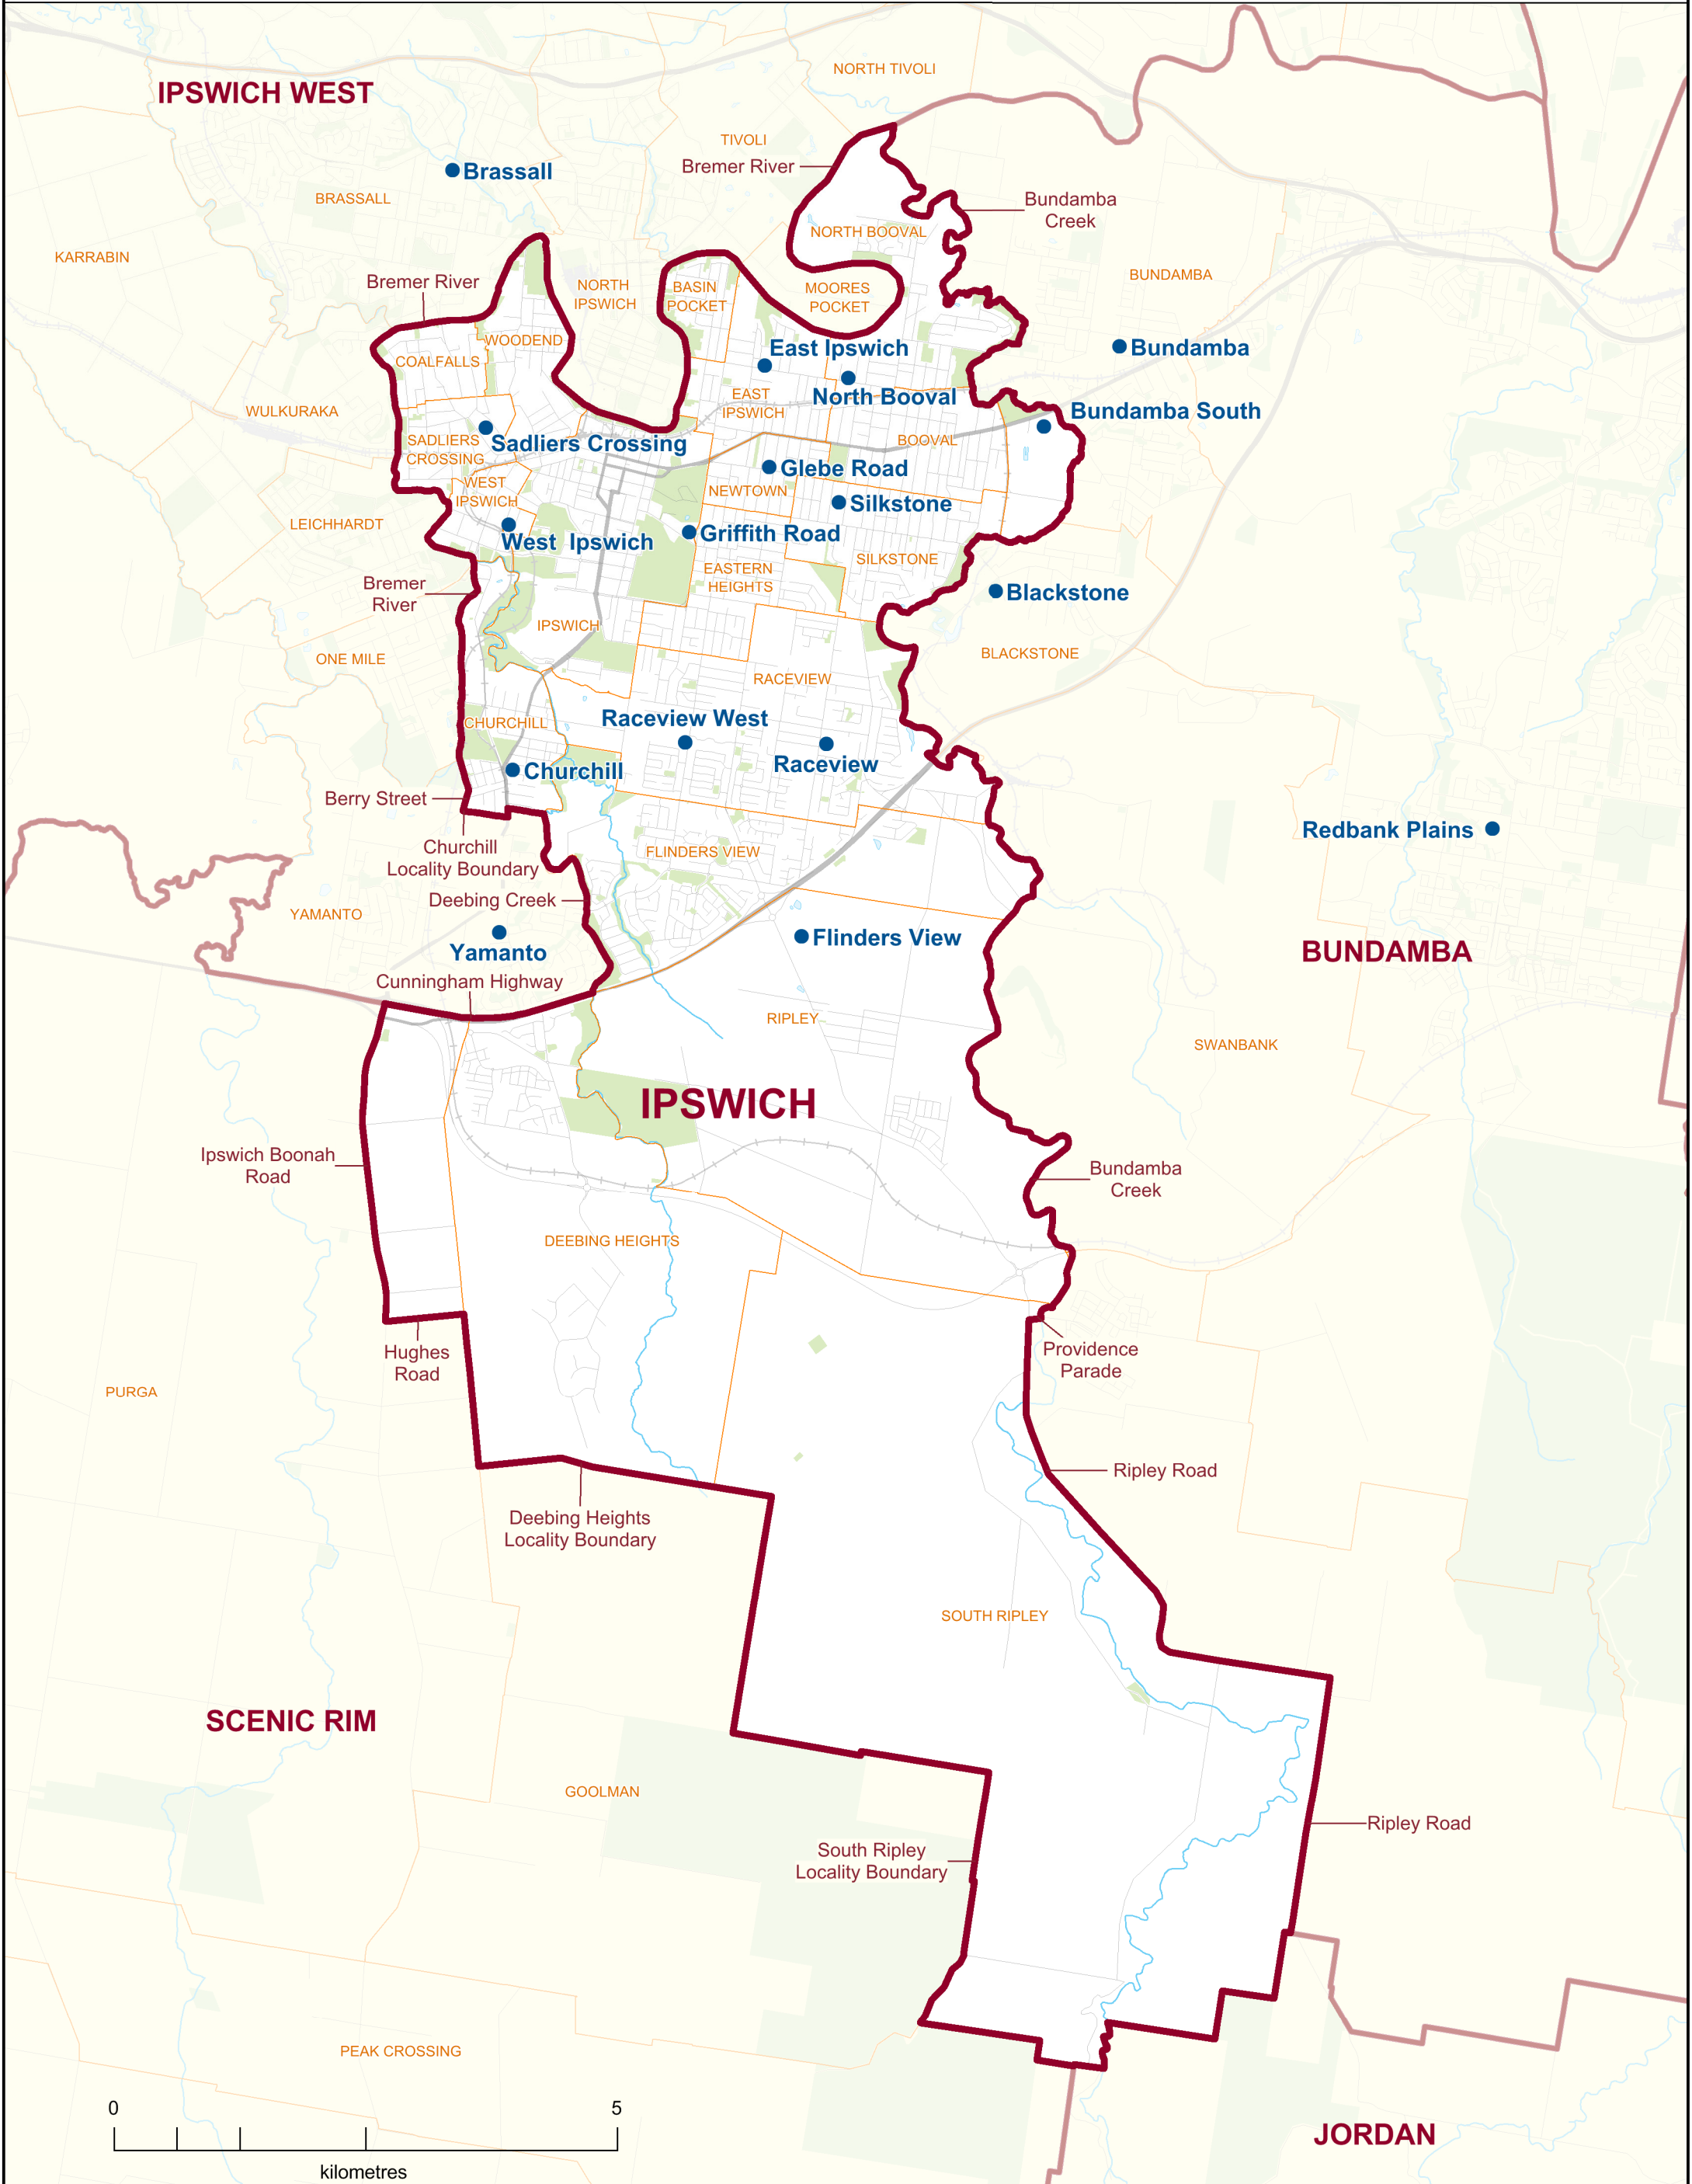

2017 QUEENSLAND STATE ELECTION
Polling Booth Locations
ELECTORAL DISTRICT OF
IPSWICH
ELECTION DATE: 25 November 2017

- Polling Booth
- District Boundary
- Locality Boundary
- Road
- Watercourse / Waterbody
- Reserve / Park

DISCLAIMER
 This map has been produced by the ECQ as a guide only, to show electoral boundaries and polling booths.
 This product was created using datasets from various authoritative sources and has been provided 'As Is'. ECQ therefore does not accept liability for any expenses, losses, damages caused by use of this product.

Polling Booth Locations

ELECTORAL DISTRICT OF IPSWICH

Polling Booth Name	Polling Booth Address	Opening Hours: Saturday, 25 November 2017 (8am-6pm)	Wheelchair Access
Blackstone	Blackstone Hall, 9 Mary Street, BLACKSTONE		
Brassall	Ipswich State High School Hall, 1 Hunter Street, BRASSALL		A
Bundamba	Oasis Church of Christ, 25 Byrne Street, BUNDAMBA		A
Bundamba South	Bundamba State School Hall, 221 Brisbane Road, BUNDAMBA		A
Churchill	Churchill State School Hall, Brisbane Street (off Warwick Road), CHURCHILL		F
East Ipswich	Ipswich East State School Hall, Jacaranda Street, EAST IPSWICH		A
Flinders View	Cityhope Church, 332 Ripley Road, FLINDERS VIEW		F
Glebe Road	Community Kindergarten, 52 Glebe Road, NEWTOWN		A
Griffith Road	Ipswich Central State School Hall, 2A Griffith Road, IPSWICH		A
North Booval	Trinity Uniting Church Hall, 114 Jacaranda Street, NORTH BOOVAL		A
Raceview	Raceview State School Hall, 96 Wildey Street, RACEVIEW		A
Raceview West	Whitehill Church of Christ, 219 Whitehill Road, RACEVIEW		F
Redbank Plains	Redbank Plains State School Hall, 39 - 53 School Road, REDBANK PLAINS		A
Sadliers Crossing	Blair State School Hall, Cribb Street, SADLIERS CROSSING		F
Silkstone	Silkstone State School, Prospect Street, SILKSTONE		F
West Ipswich	Ipswich West State School, Kennedy Street, WEST IPSWICH		
Yamanto	Amberley District State School Hall, 37 Deebing Creek Road, YAMANTO		F