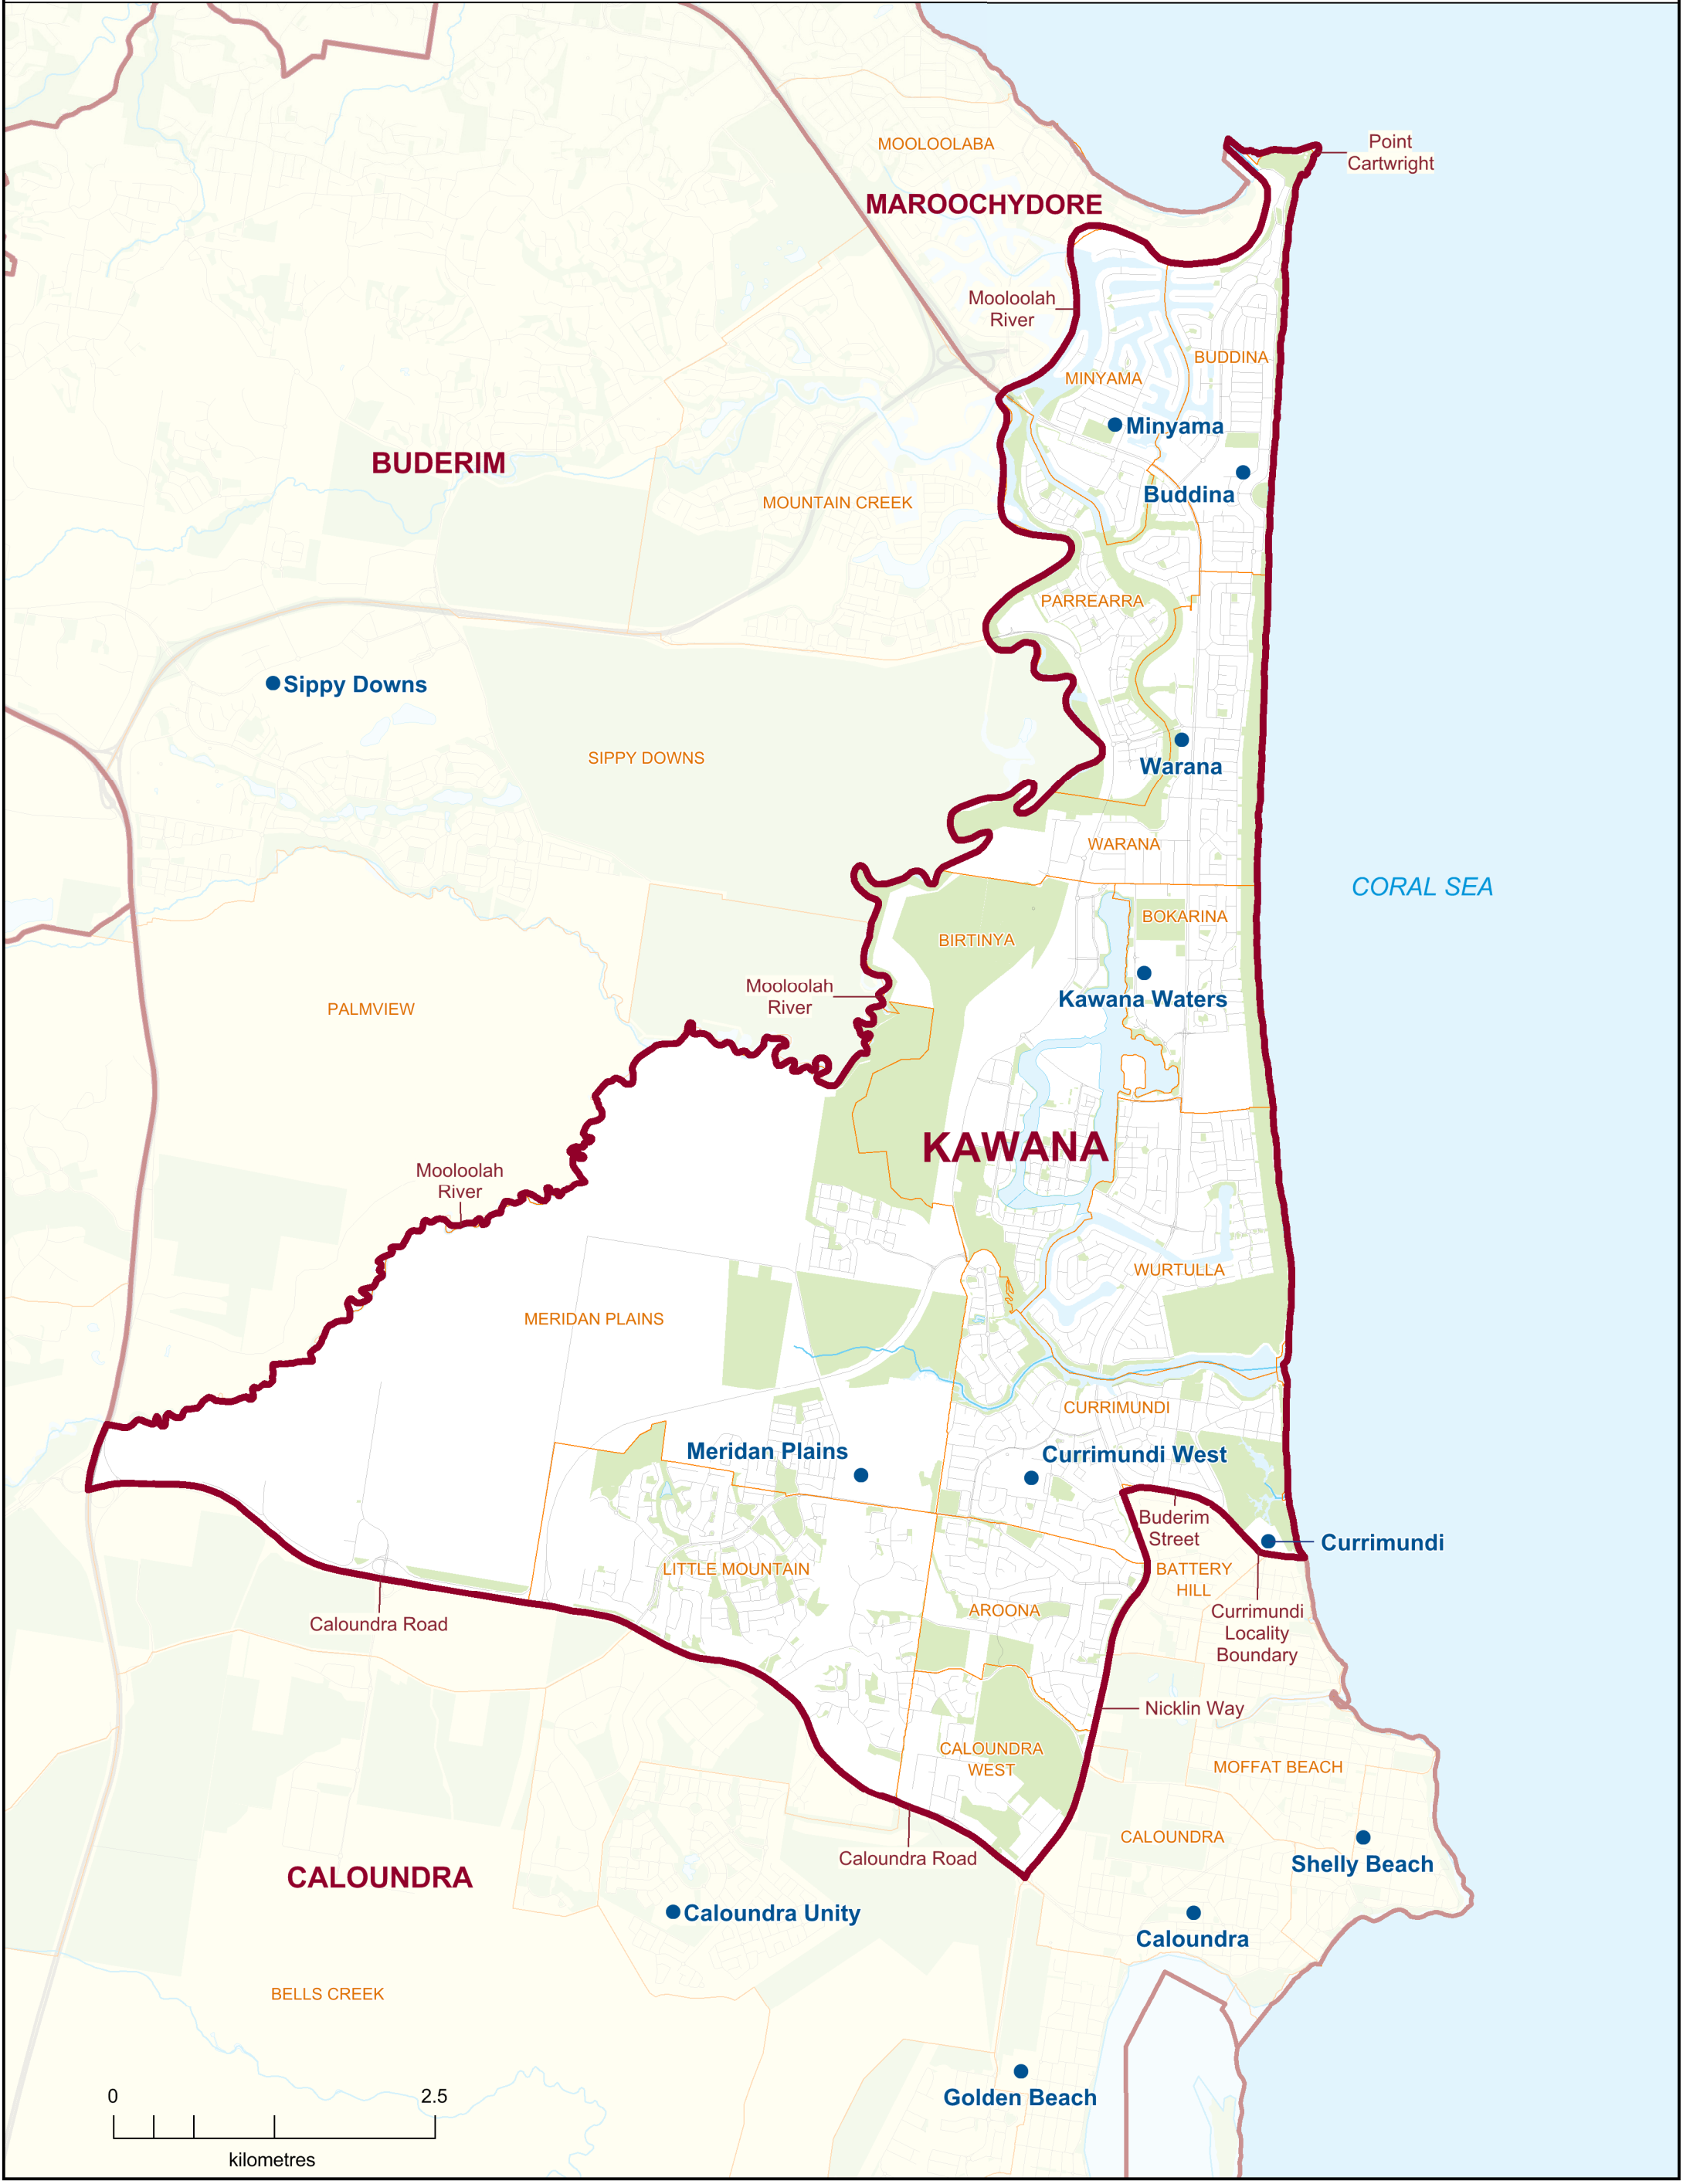

2017 QUEENSLAND STATE ELECTION
Polling Booth Locations
ELECTORAL DISTRICT OF
KAWANA
ELECTION DATE: 25 November 2017

- Polling Booth
- District Boundary
- Locality Boundary
- Road
- Watercourse / Waterbody
- Reserve / Park

DISCLAIMER

This map has been produced by the ECQ as a guide only, to show electoral boundaries and polling booths.

This product was created using datasets from various authoritative sources and has been provided 'As Is'. ECQ therefore does not accept liability for any expenses, losses, damages caused by use of this product.