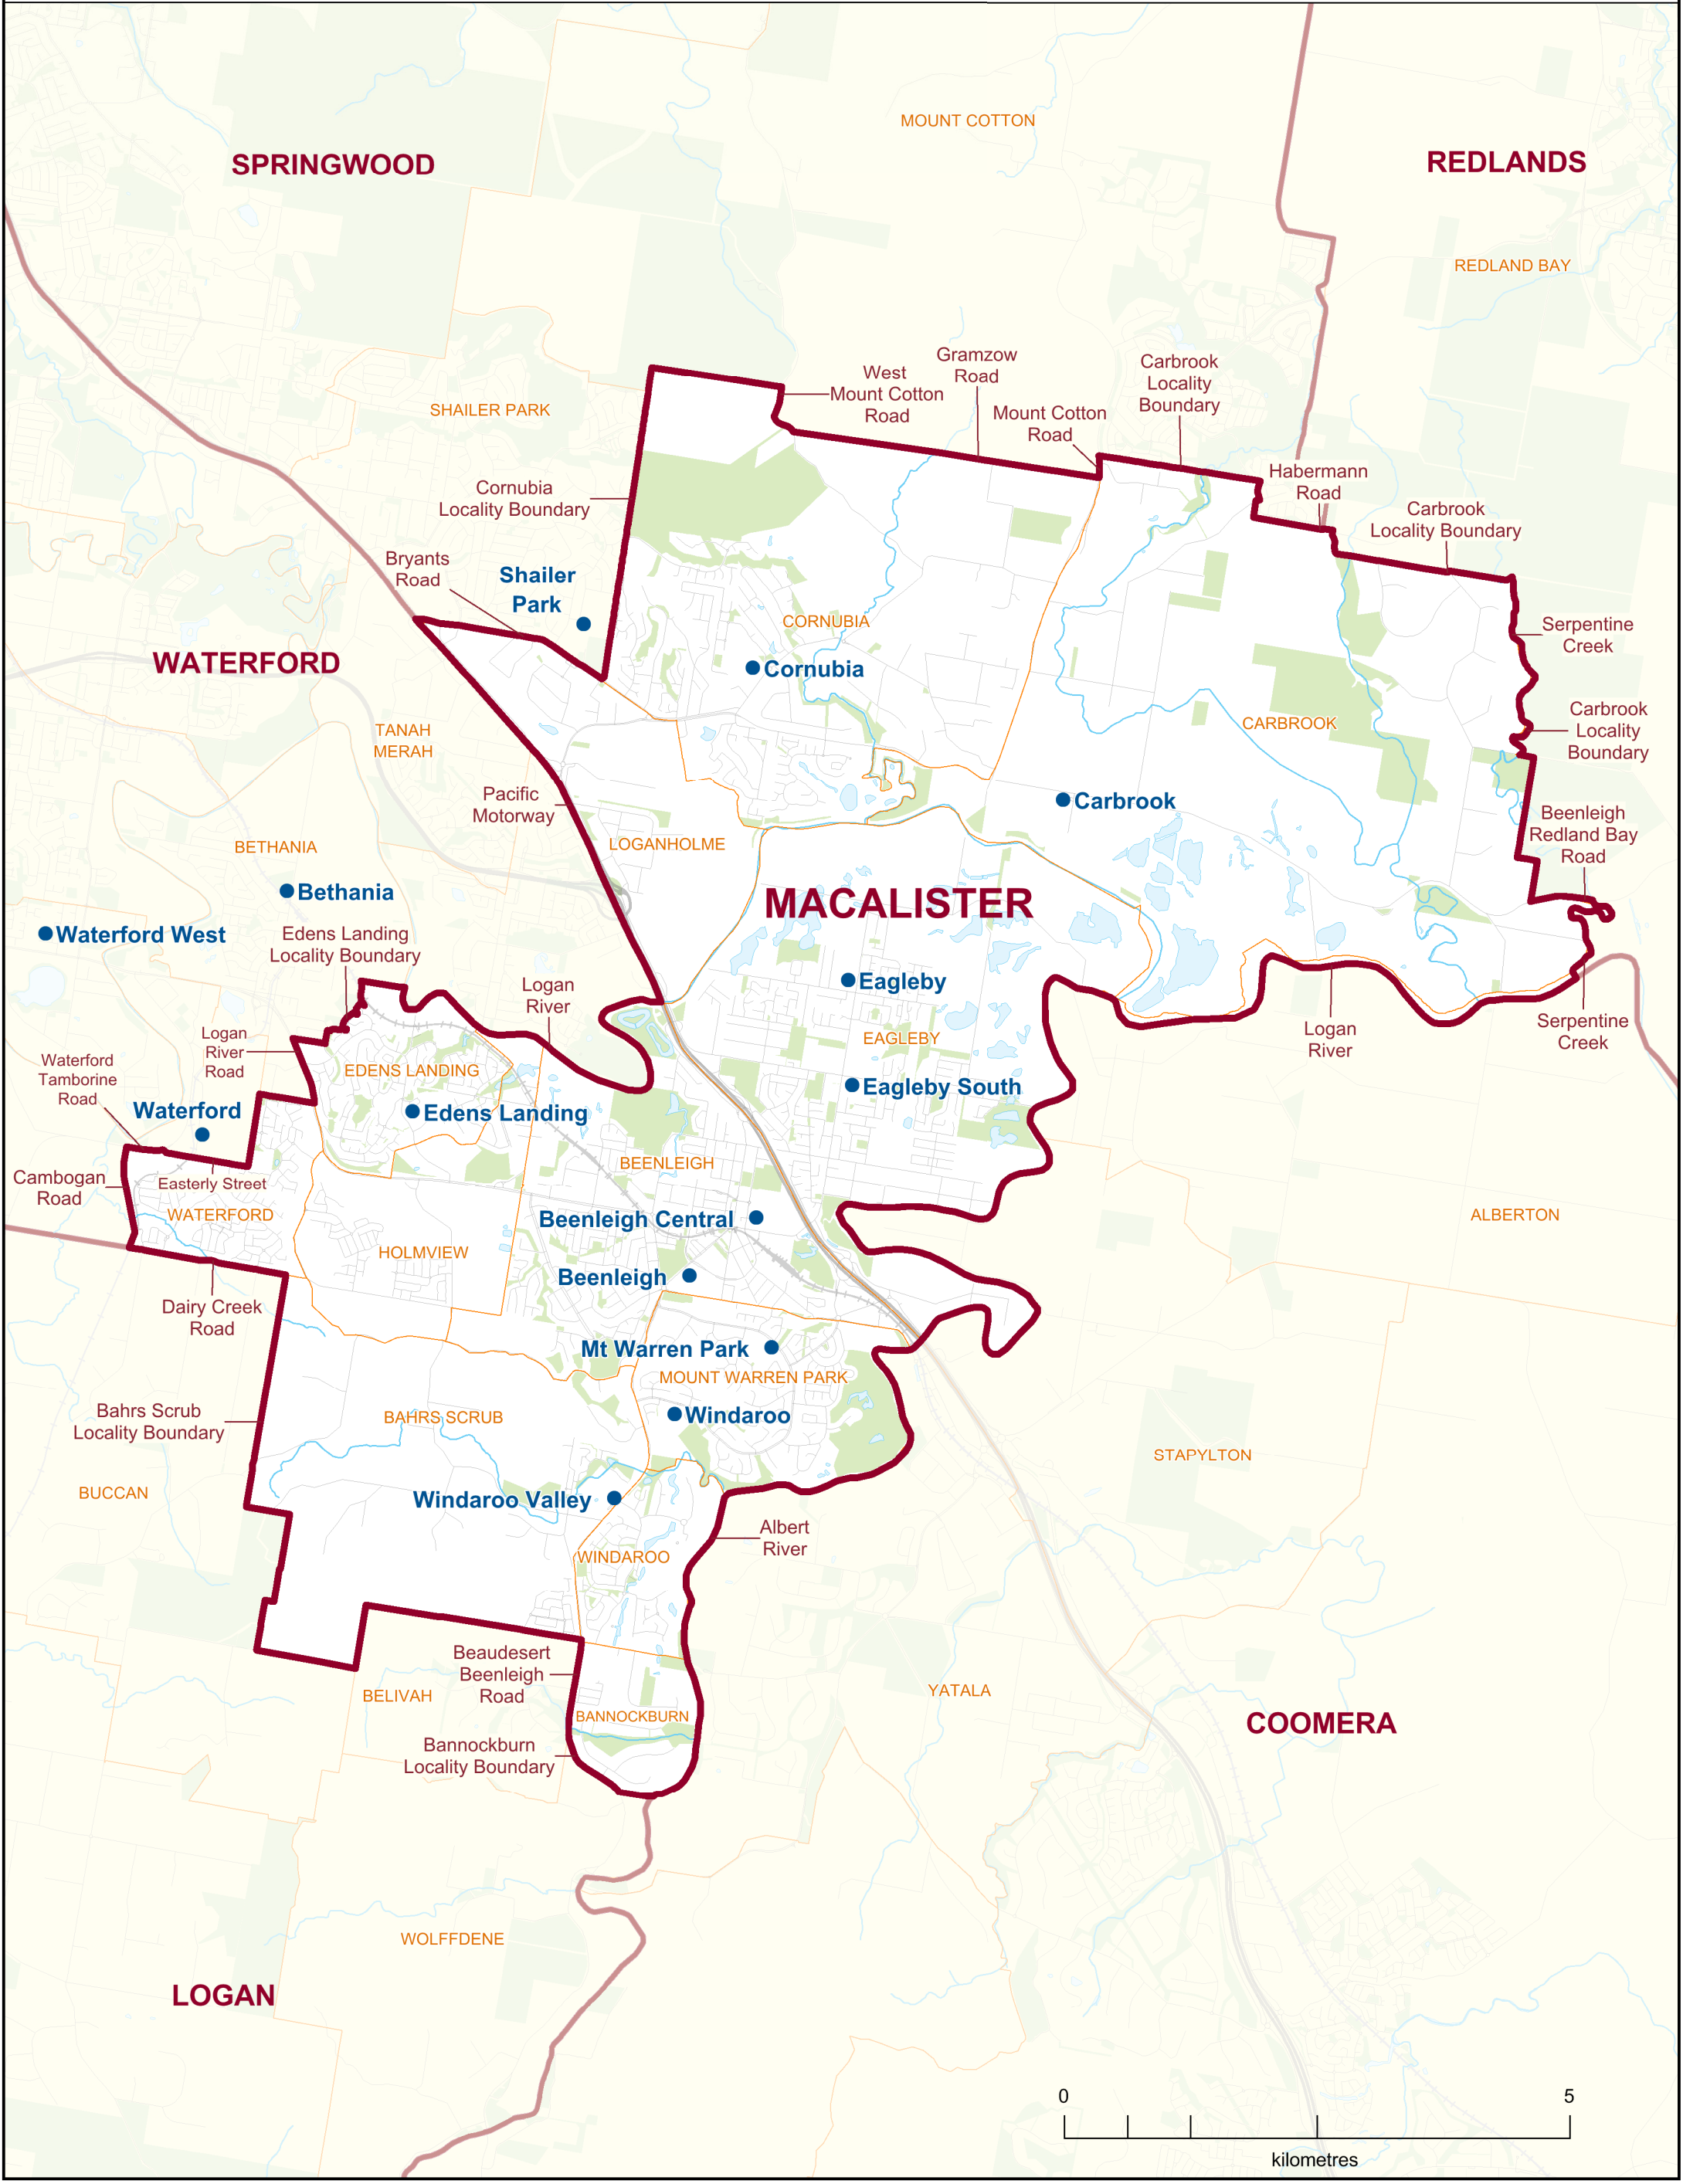

2017 QUEENSLAND STATE ELECTION
Polling Booth Locations
ELECTORAL DISTRICT OF
MACALISTER
ELECTION DATE: 25 November 2017

- Polling Booth
- District Boundary
- Locality Boundary
- Road
- Watercourse / Waterbody
- Reserve / Park

DISCLAIMER
 This map has been produced by the ECQ as a guide only, to show electoral boundaries and polling booths.
 This product was created using datasets from various authoritative sources and has been provided 'As Is'. ECQ therefore does not accept liability for any expenses, losses, damages caused by use of this product.

Polling Booth Locations

ELECTORAL DISTRICT OF MACALISTER

Polling Booth Name	Polling Booth Address	Opening Hours: Saturday, 25 November 2017 (8am-6pm)	Wheelchair Access
Beenleigh	Beenleigh Show Society Hall, James Street, BEENLEIGH		
Beenleigh Central	Beenleigh State High School, Alamein Street, BEENLEIGH		A
Bethania	Community Centre, 88-118 Station Road, BETHANIA		F
Carbrook	Carbrook State School, Kruger Rd (Cnr Beenleigh-Redland Bay Road), CARBROOK		A
Cornubia	Chisholm Catholic College, 204 California Creek Road, CORNUBIA		F
Eagleby	Eagleby State School, Cnr Horses & Fryar Roads, EAGLEBY		A
Eagleby South	Eagleby South State School, Cnr River Hills & Fryar Roads, EAGLEBY		A
Edens Landing	Edens Landing State School, Jamie Nicolson Avenue, EDENS LANDING		A
Mt Warren Park	Mount Warren Park State School, 125 Mt Warren Boulevard, MT WARREN PARK		A
Shailer Park	Shailer Park State High School, Leaf Street, SHAILER PARK		A
Waterford	Canterbury College Art Centre, Cnr Old Logan Village Rd & Easterley Street, WATERFORD		F
Waterford West	Waterford West State School, 5-15 John Street, WATERFORD WEST		A
Windaroo	Windaroo State School, 300 Mt Warren Boulevard, MOUNT WARREN PARK		F
Windaroo Valley	Windaroo Valley State High School, 240 Beaudesert-Beenleigh Road, BAHRS SCRUB		A