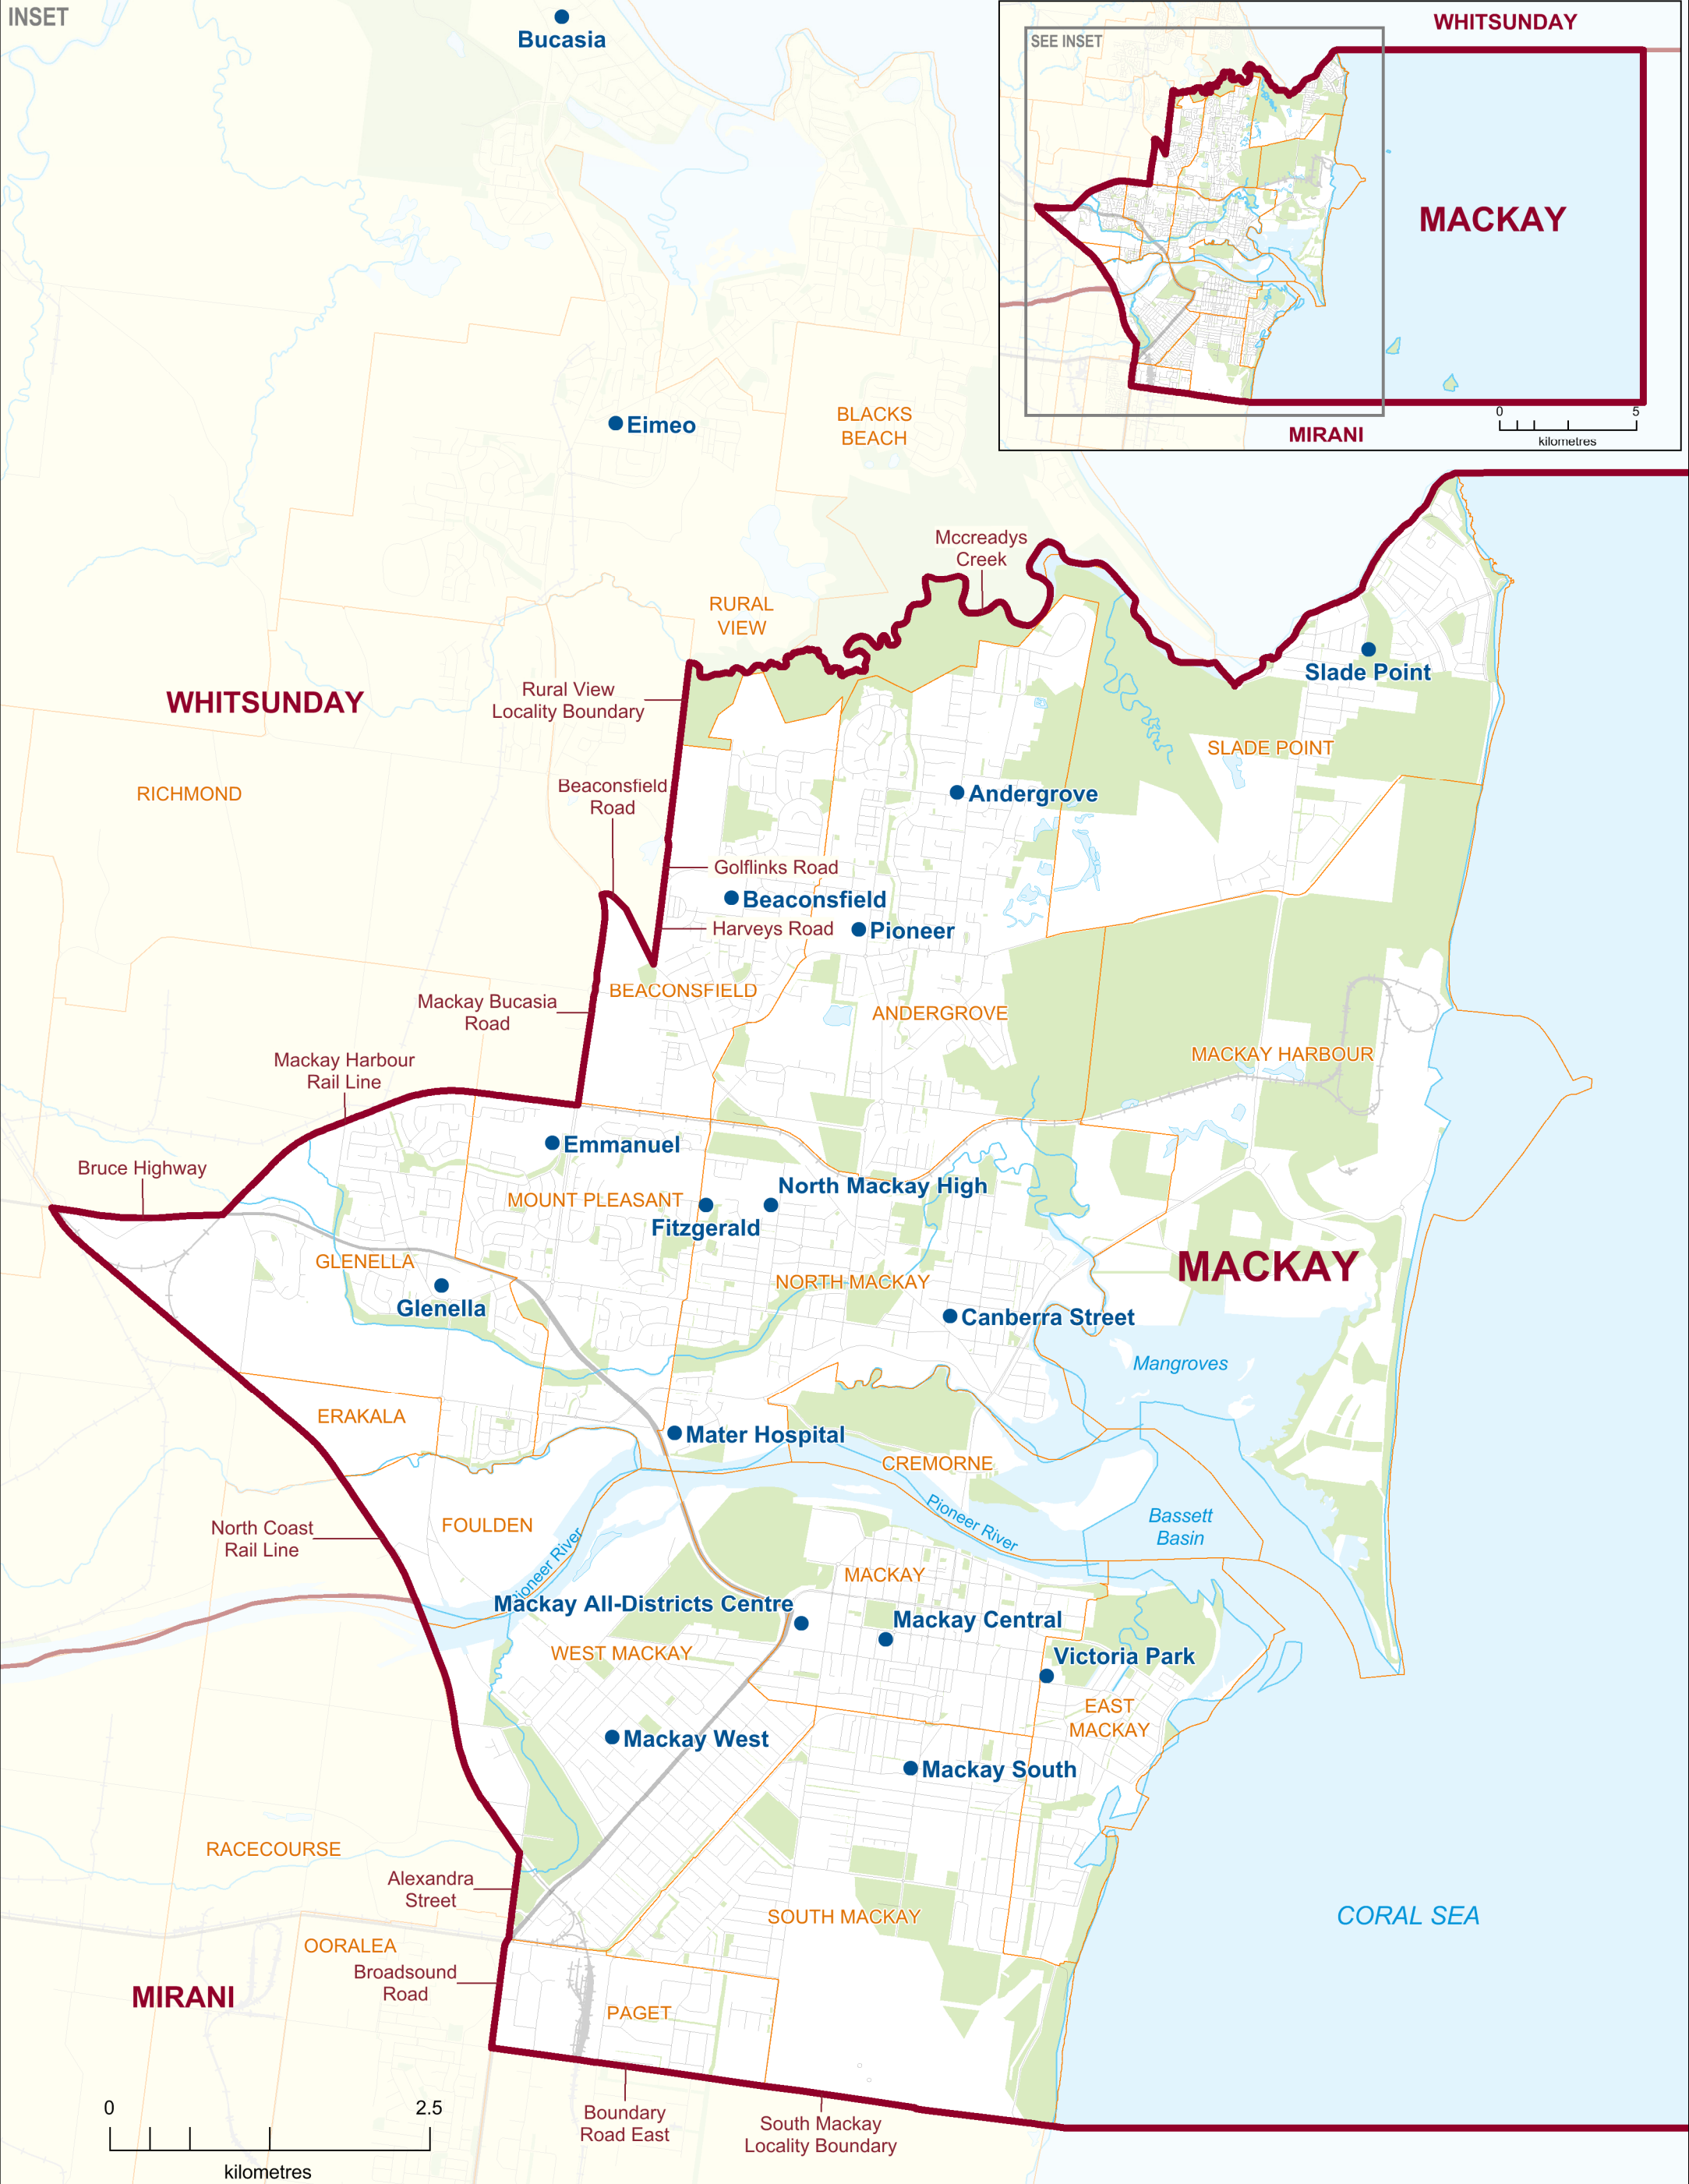

**2017 QUEENSLAND STATE ELECTION**  
**Polling Booth Locations**  
**ELECTORAL DISTRICT OF**  
**MACKAY**  
**ELECTION DATE: 25 November 2017**

- Polling Booth
- District Boundary
- Locality Boundary
- Road
- Watercourse / Waterbody
- Reserve / Park

**DISCLAIMER**  
 This map has been produced by the ECQ as a guide only, to show electoral boundaries and polling booths.  
 This product was created using datasets from various authoritative sources and has been provided 'As Is'. ECQ therefore does not accept liability for any expenses, losses, damages caused by use of this product.

## Polling Booth Locations