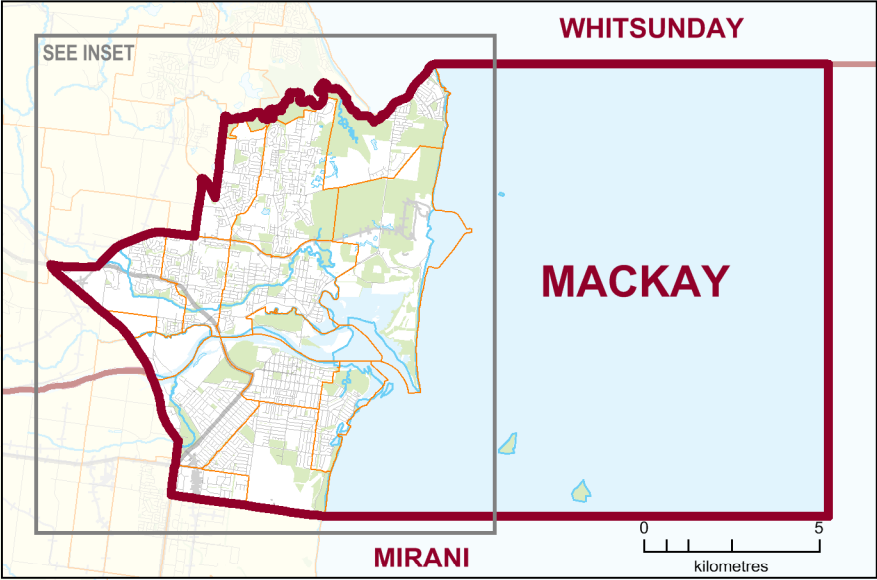

**2017 QUEENSLAND STATE ELECTION**  
**Polling Booth Locations**  
**ELECTORAL DISTRICT OF**  
**MACKAY**  
**ELECTION DATE: 25 November 2017**

- Polling Booth
- District Boundary
- Locality Boundary
- Road
- Watercourse / Waterbody
- Reserve / Park

**DISCLAIMER**  
 This map has been produced by the ECQ as a guide only, to show electoral boundaries and polling booths.  
 This product was created using datasets from various authoritative sources and has been provided 'As Is'. ECQ therefore does not accept liability for any expenses, losses, damages caused by use of this product.