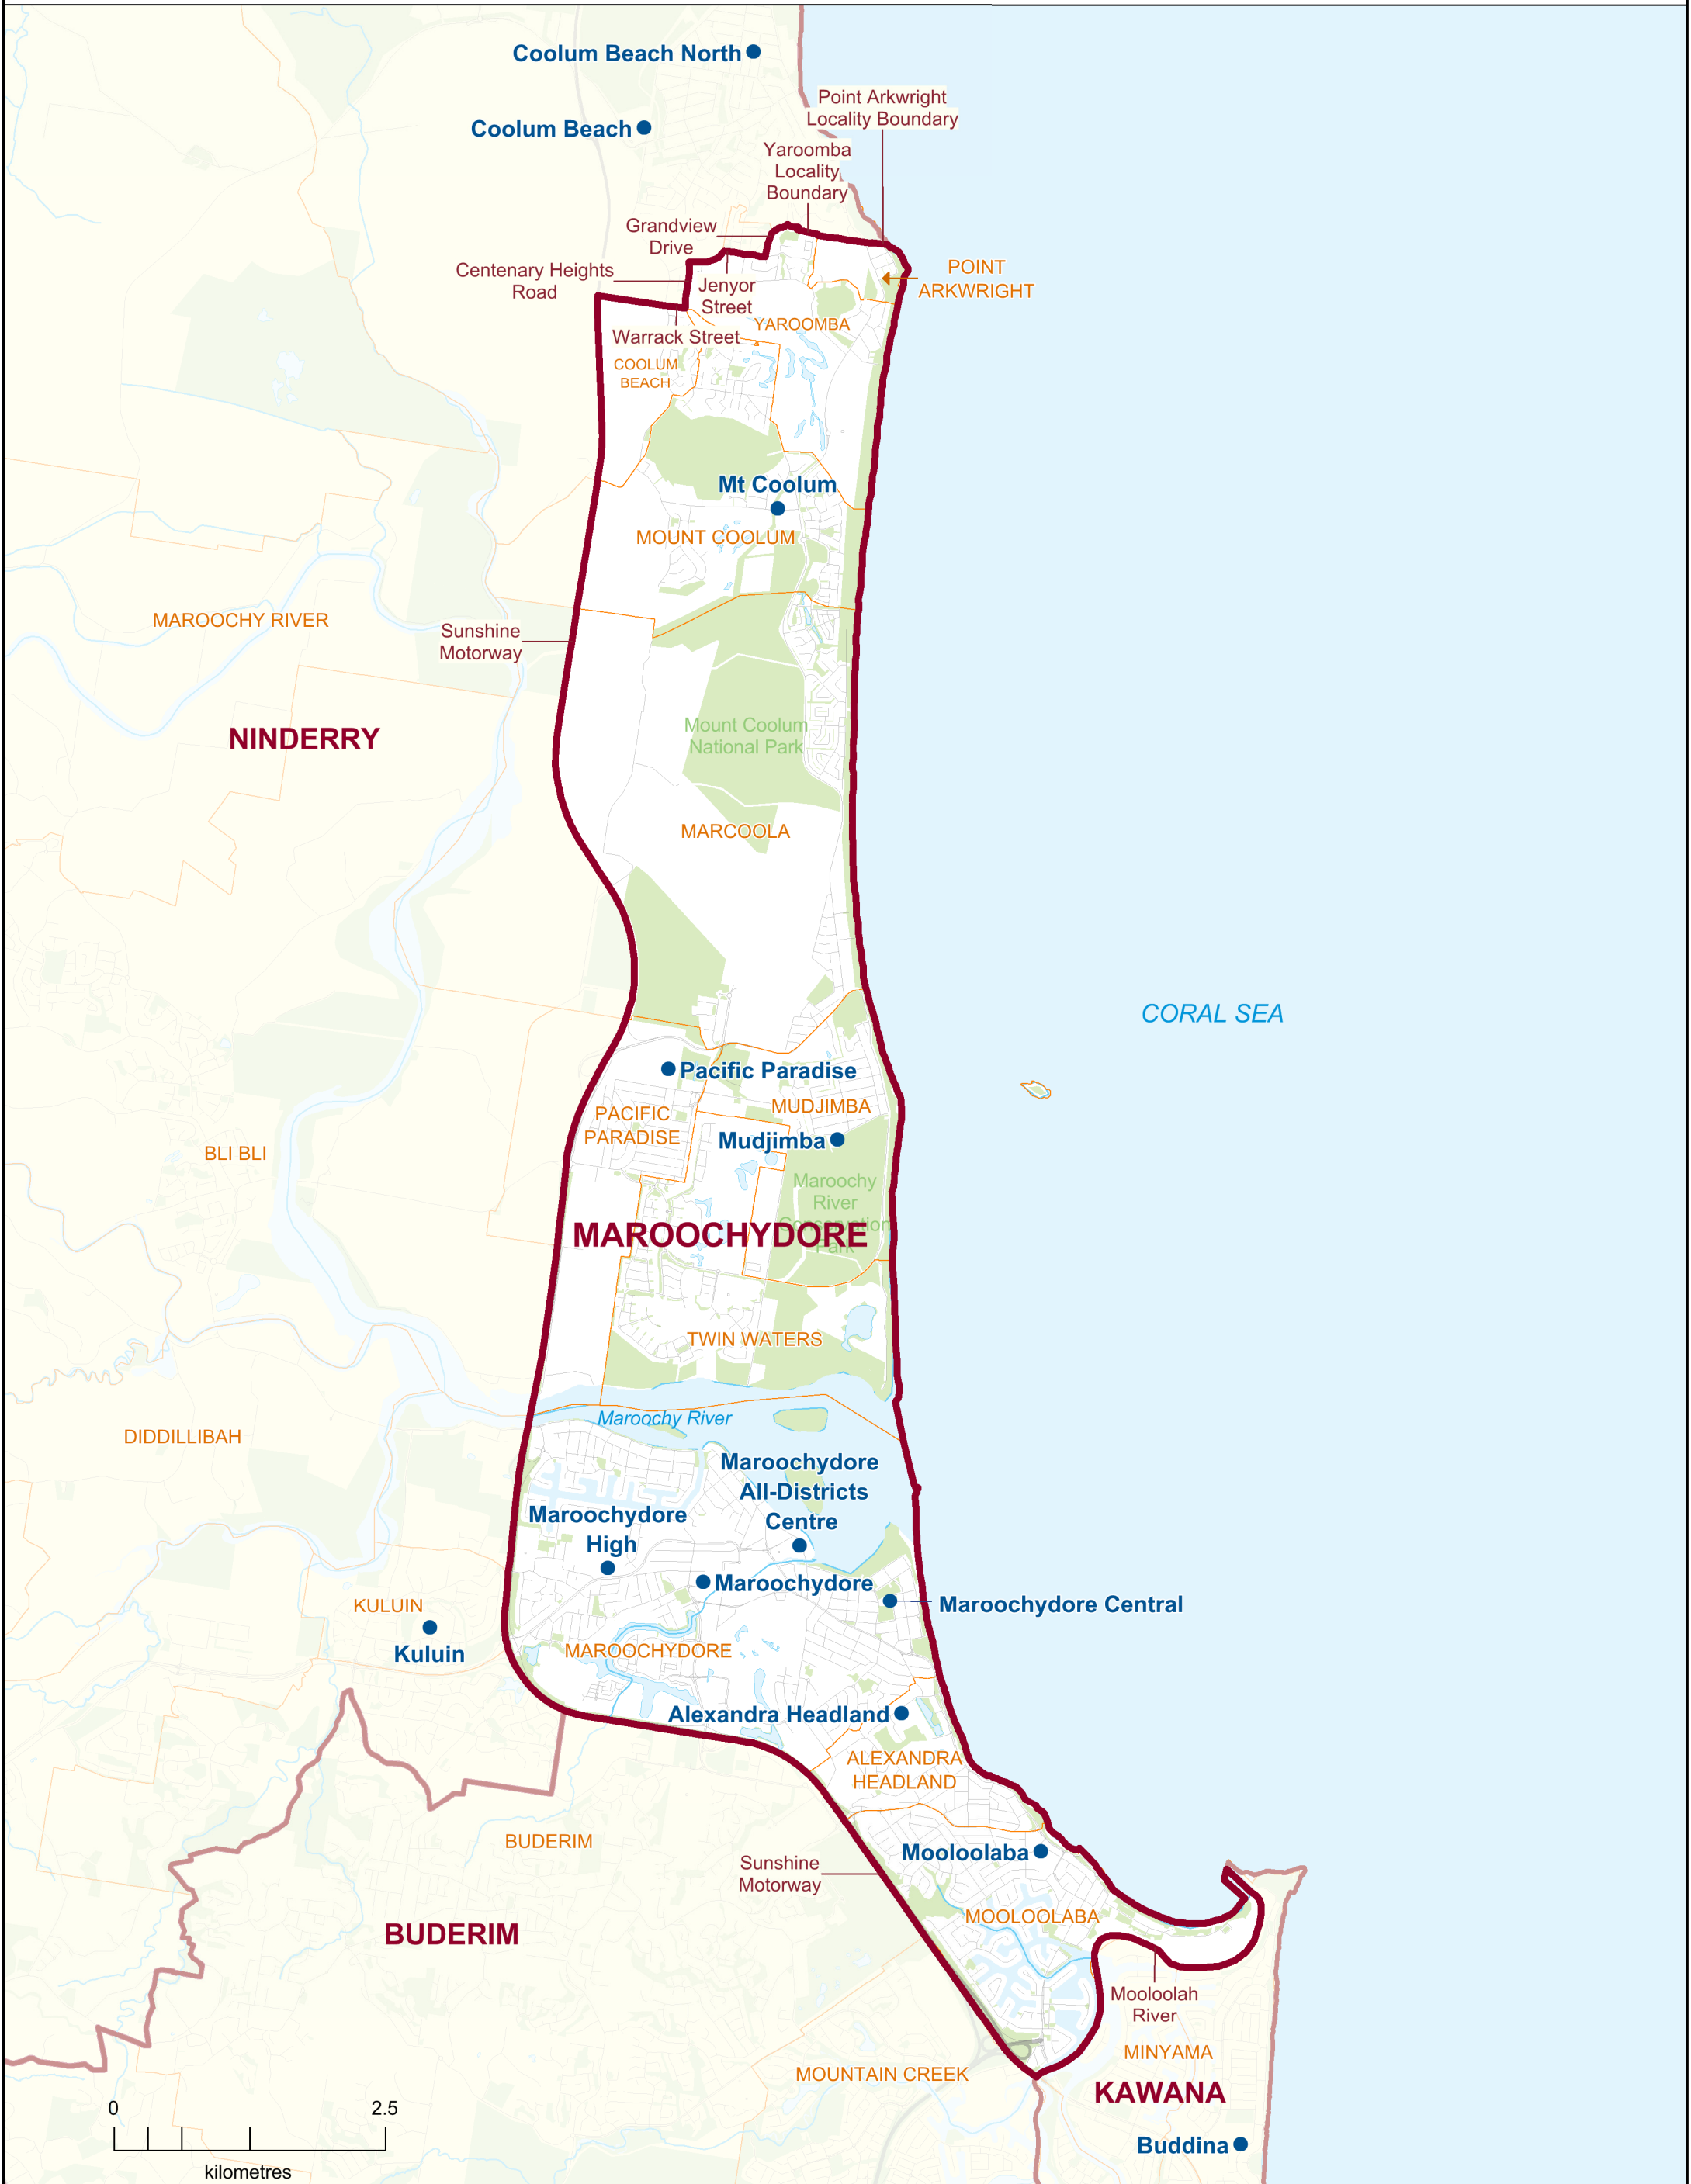

2017 QUEENSLAND STATE ELECTION
Polling Booth Locations
ELECTORAL DISTRICT OF
MAROOCHYDORE
ELECTION DATE: 25 November 2017

- Polling Booth
- District Boundary
- Locality Boundary
- Road
- Watercourse / Waterbody
- Reserve / Park

DISCLAIMER
 This map has been produced by the ECQ as a guide only, to show electoral boundaries and polling booths.
 This product was created using datasets from various authoritative sources and has been provided 'As Is'. ECQ therefore does not accept liability for any expenses, losses, damages caused by use of this product.

Polling Booth Locations

ELECTORAL DISTRICT OF MAROOCHYDORE

Polling Booth Name	Polling Booth Address	Opening Hours: Saturday, 25 November 2017 (8am-6pm)	Wheelchair Access
Alexandra Headland	Maroochydore Presbyterian Church Hall, 45 Okinja Road, ALEXANDRA HEADLAND		
Buddina	Buddina State School - School Hall, Tumut Street, BUDDINA		F
Coolum Beach	Coolum State School, School Road, COOLUM BEACH		A
Coolum Beach North	Uniting Church Hall, 22-26 Elizabeth Street, COOLUM BEACH		F
Kuluin	Kuluin State School, 41-67 Tallow Wood Drive, KULUIN		A
Maroochydore	Millwell Road Community Centre, 11 Millwell Road East, MAROOCHYDORE		F
Maroochydore Central	Maroochy Neighbourhood Centre, 2 Fifth Avenue, MAROOCHYDORE		A
Maroochydore High	Maroochydore State High School, 160 Maroochydore Road, MAROOCHYDORE		F
Mooloolaba	Mooloolaba State School, 15 Meta Street, MOOLOOLABA		A
Mt Coolum	Day Care Centre, 30 Suncoast Beach Drive, MOUNT COOLUM		A
Mudjimba	Community Hall, 41 Cottonwood Street, MUDJIMBA		A
Pacific Paradise	Pacific Paradise State School, 14-24 Menzies Drive, PACIFIC PARADISE		F