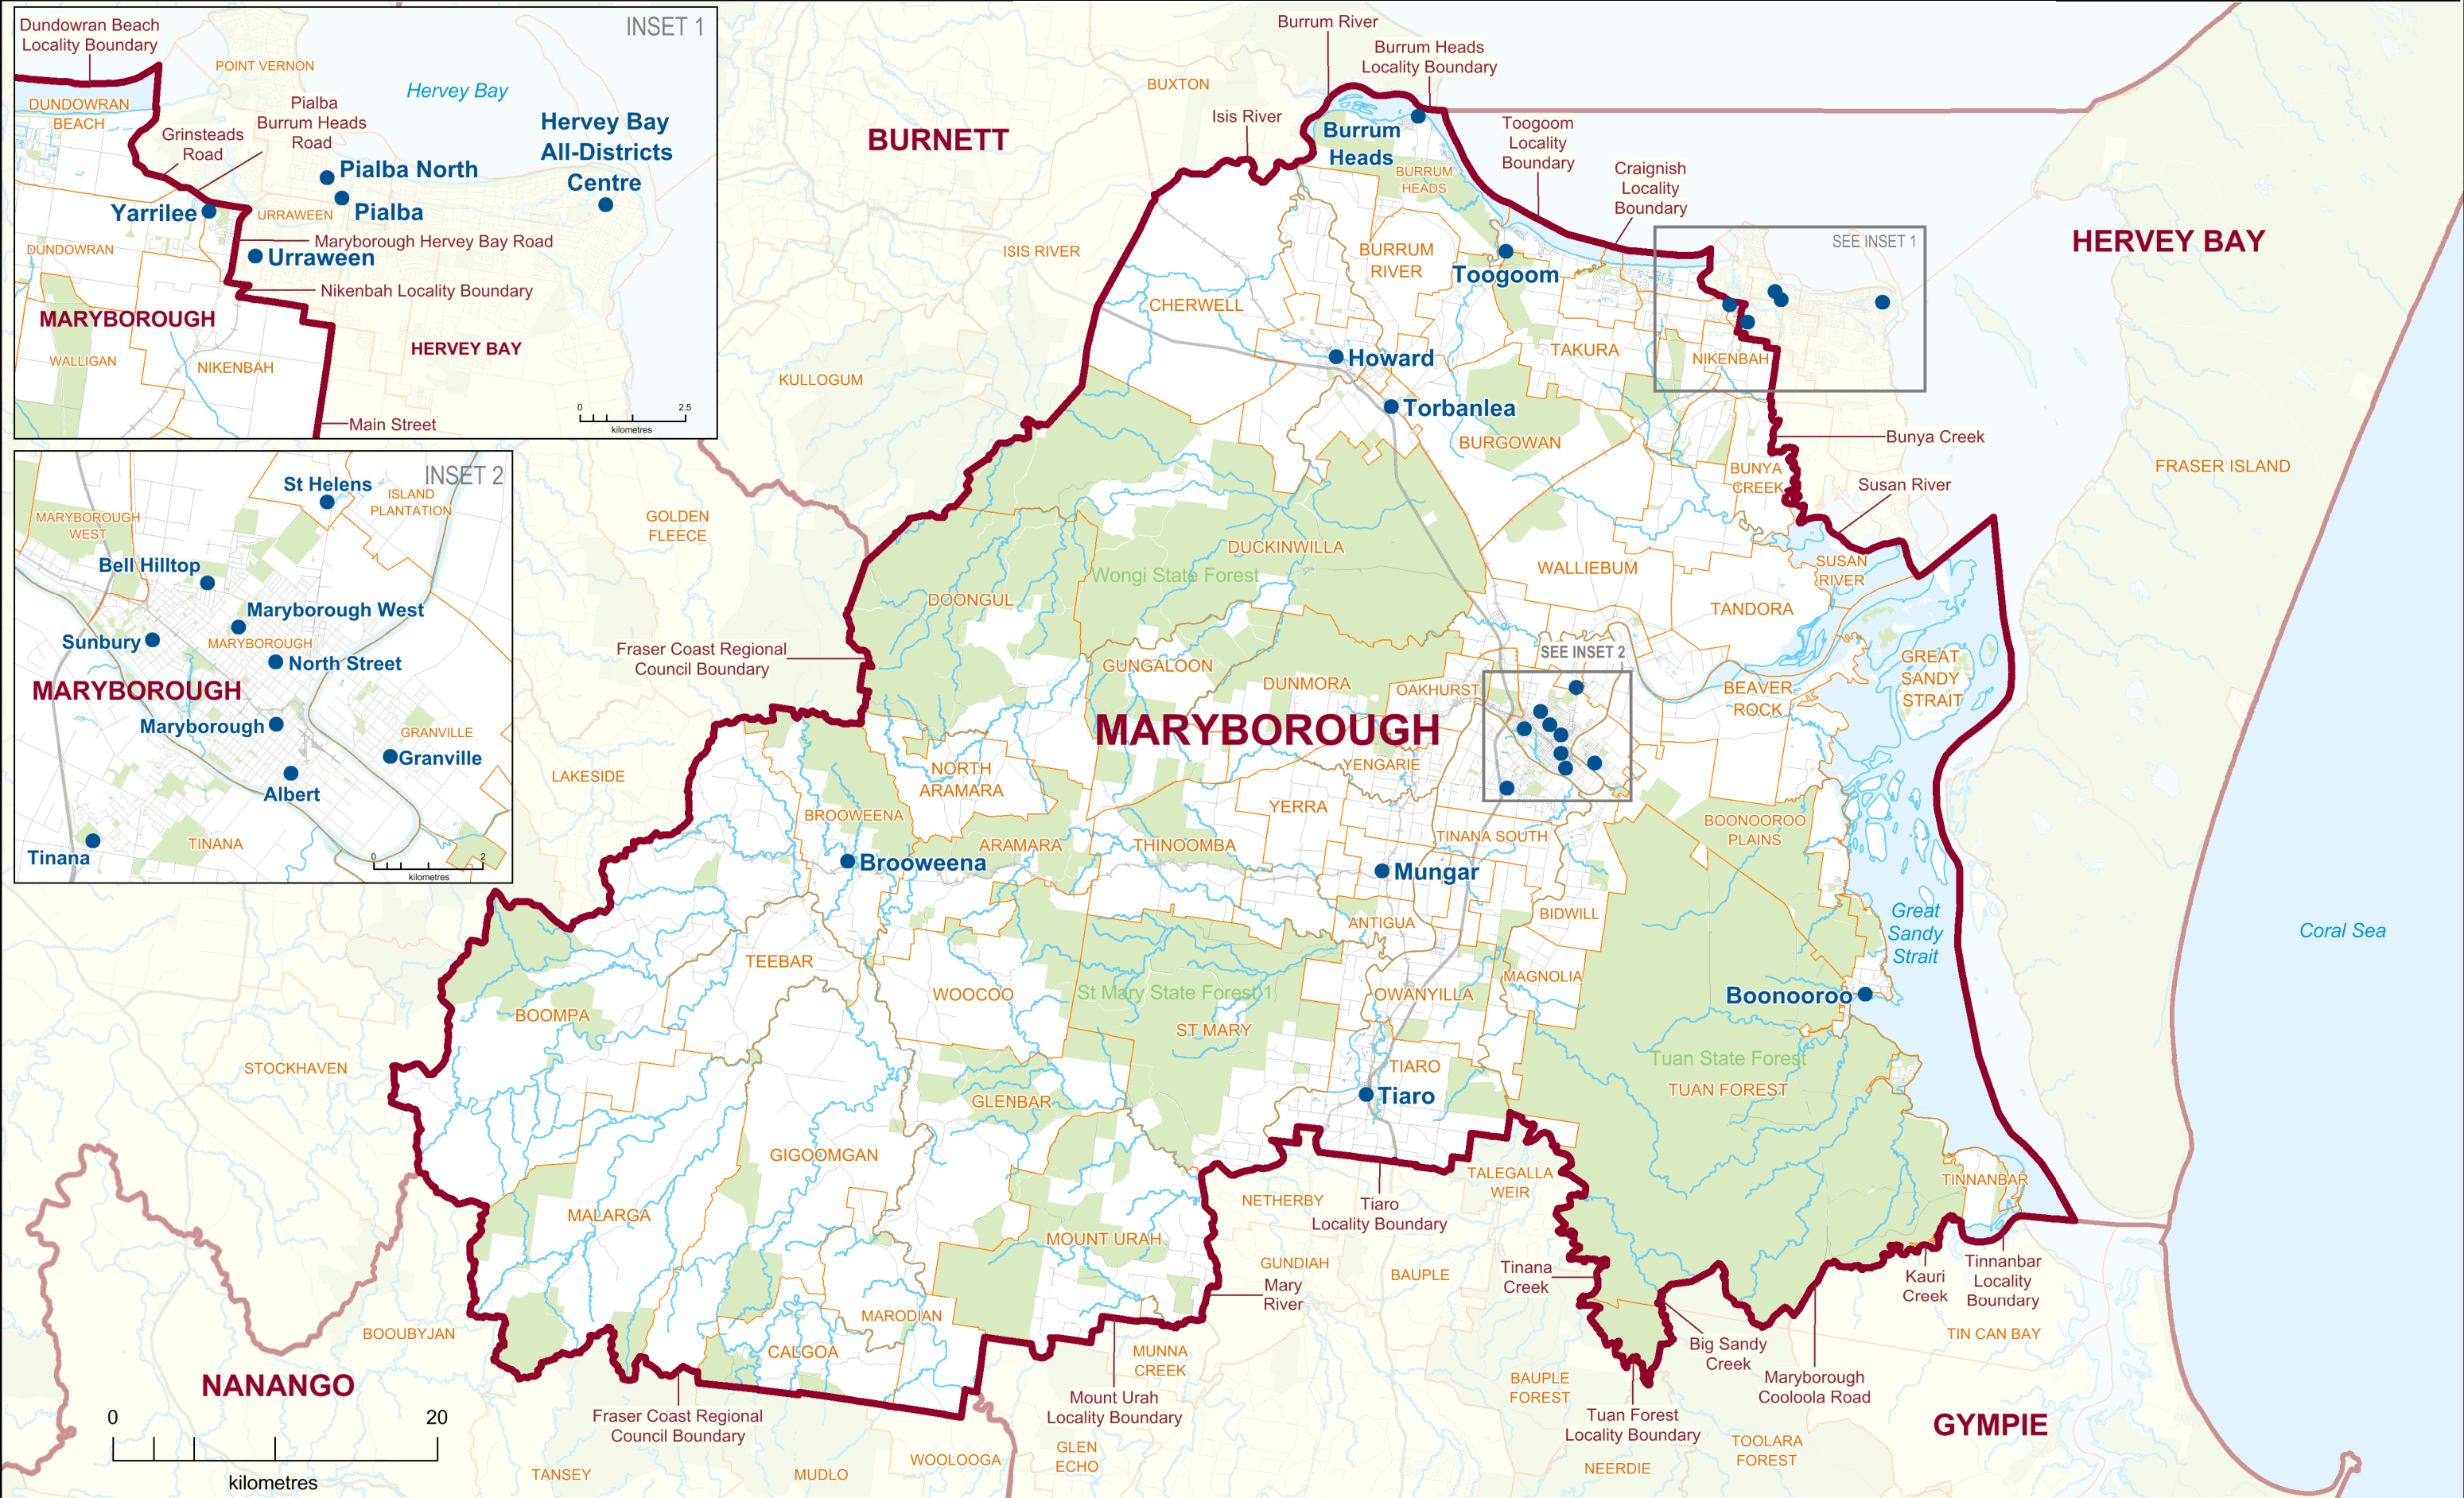

2017 QUEENSLAND STATE ELECTION
Polling Booth Locations
ELECTORAL DISTRICT OF
MARYBOROUGH
ELECTION DATE: 25 November 2017

- Polling Booth
- District Boundary
- Locality Boundary
- Road
- Watercourse / Waterbody
- Reserve / Park

DISCLAIMER

This map has been produced by the ECQ as a guide only, to show electoral boundaries and polling booths.

This product was created using datasets from various authoritative sources and has been provided 'As Is'. ECQ therefore does not accept liability for any expenses, losses, damages caused by use of this product.