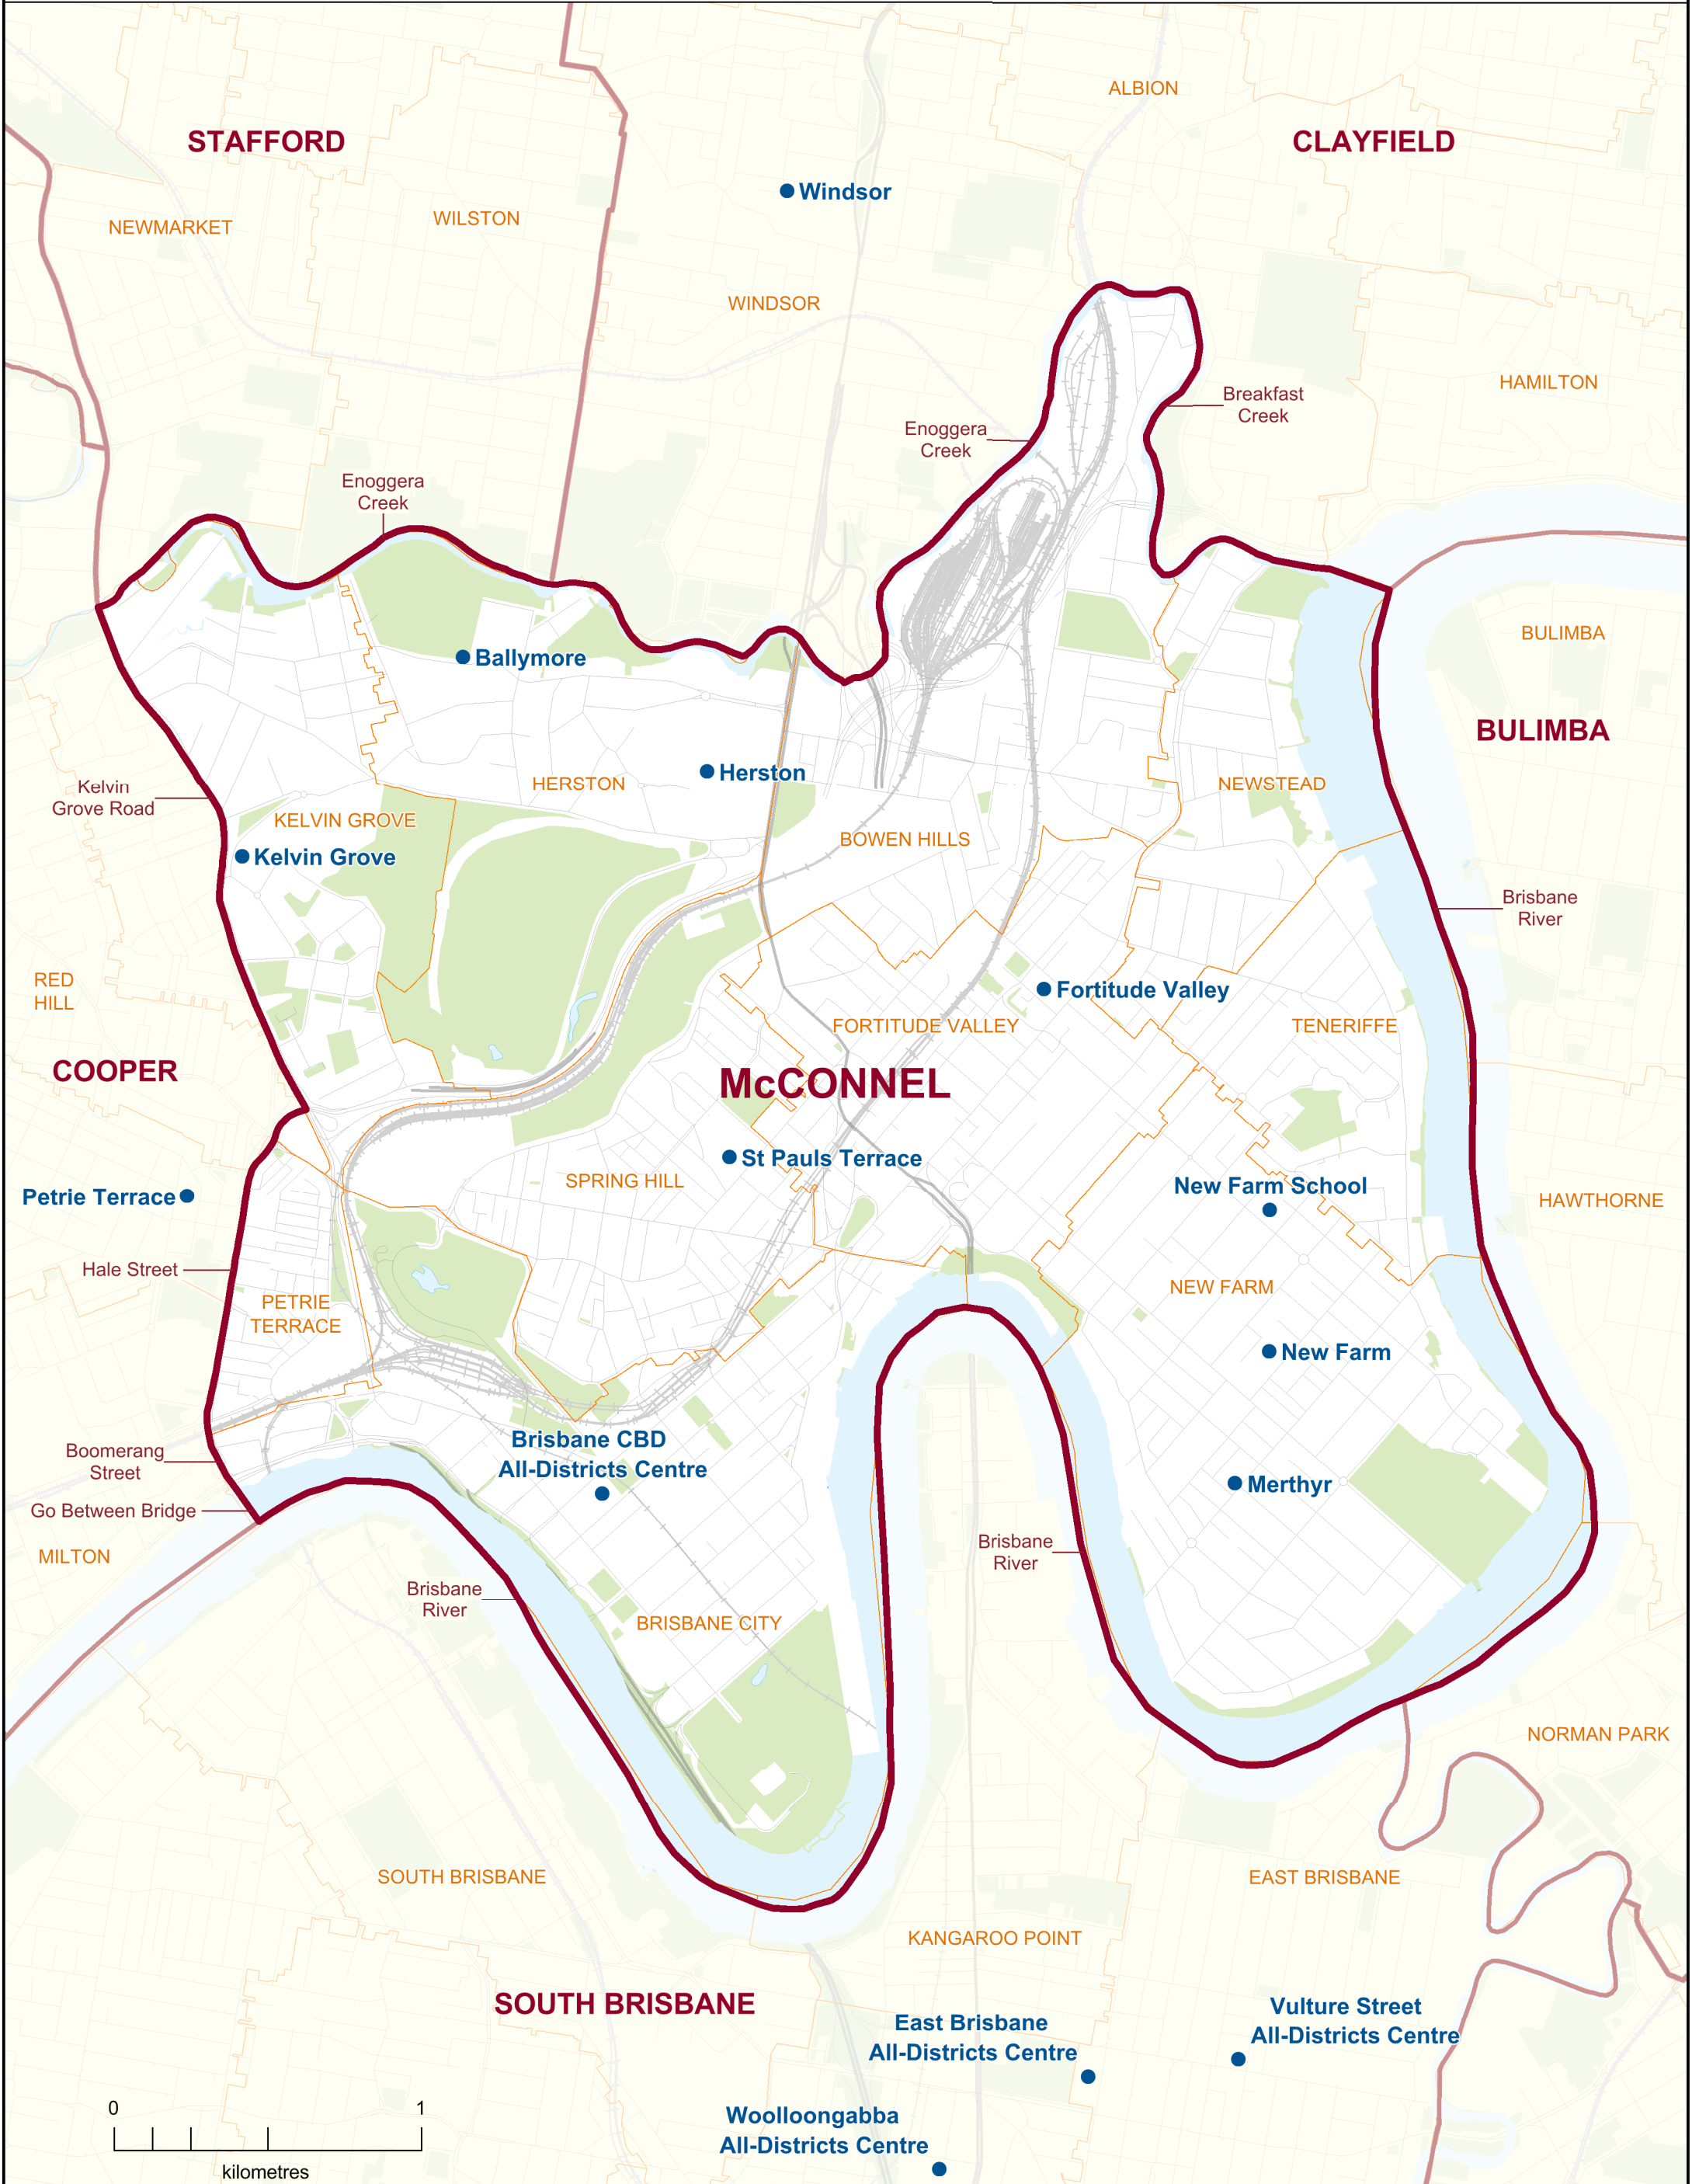

**2017 QUEENSLAND STATE ELECTION**  
**Polling Booth Locations**  
**ELECTORAL DISTRICT OF**  
**MCCONNEL**  
**ELECTION DATE: 25 November 2017**

- Polling Booth
- District Boundary
- Locality Boundary
- Road
- Watercourse / Waterbody
- Reserve / Park

**DISCLAIMER**  
 This map has been produced by the ECQ as a guide only, to show electoral boundaries and polling booths.  
 This product was created using datasets from various authoritative sources and has been provided 'As Is'. ECQ therefore does not accept liability for any expenses, losses, damages caused by use of this product.

## Polling Booth Locations