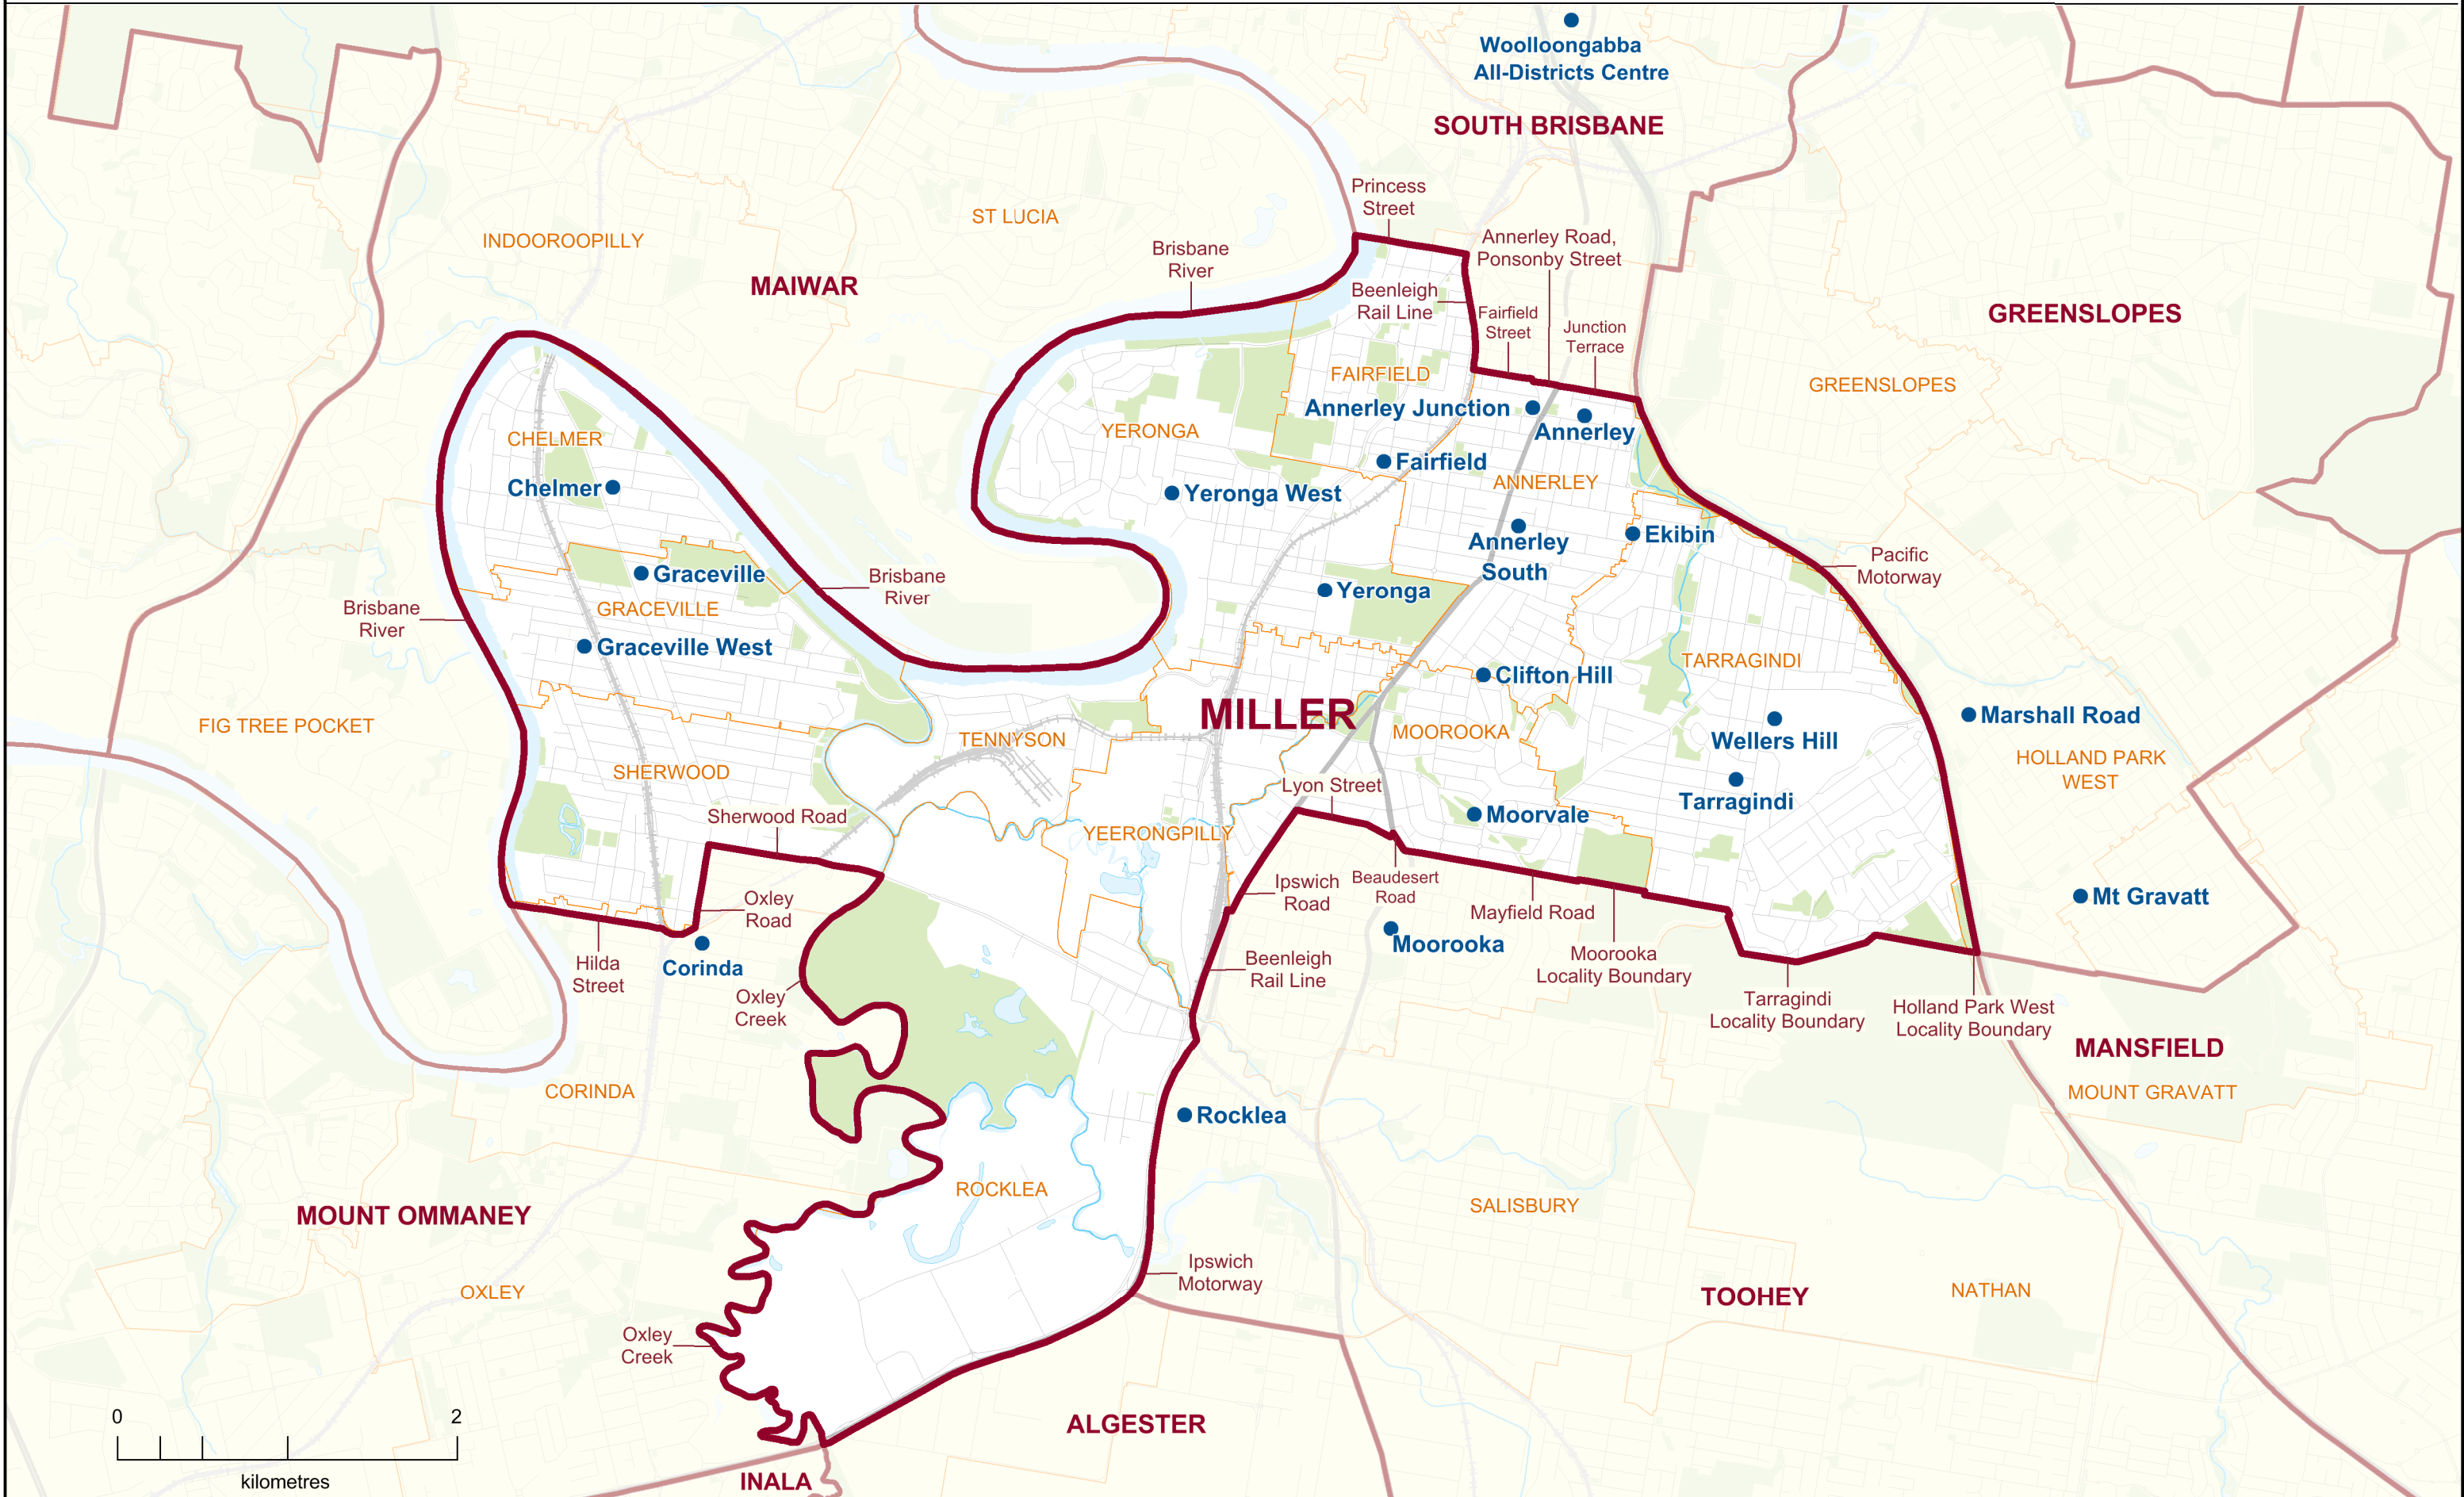

2017 QUEENSLAND STATE ELECTION
Polling Booth Locations
ELECTORAL DISTRICT OF
MILLER
ELECTION DATE: 25 November 2017

- Polling Booth
- District Boundary
- Locality Boundary
- Road
- Watercourse / Waterbody
- Reserve / Park

DISCLAIMER

This map has been produced by the ECQ as a guide only, to show electoral boundaries and polling booths.

This product was created using datasets from various authoritative sources and has been provided 'As Is'. ECQ therefore does not accept liability for any expenses, losses, damages caused by use of this product.