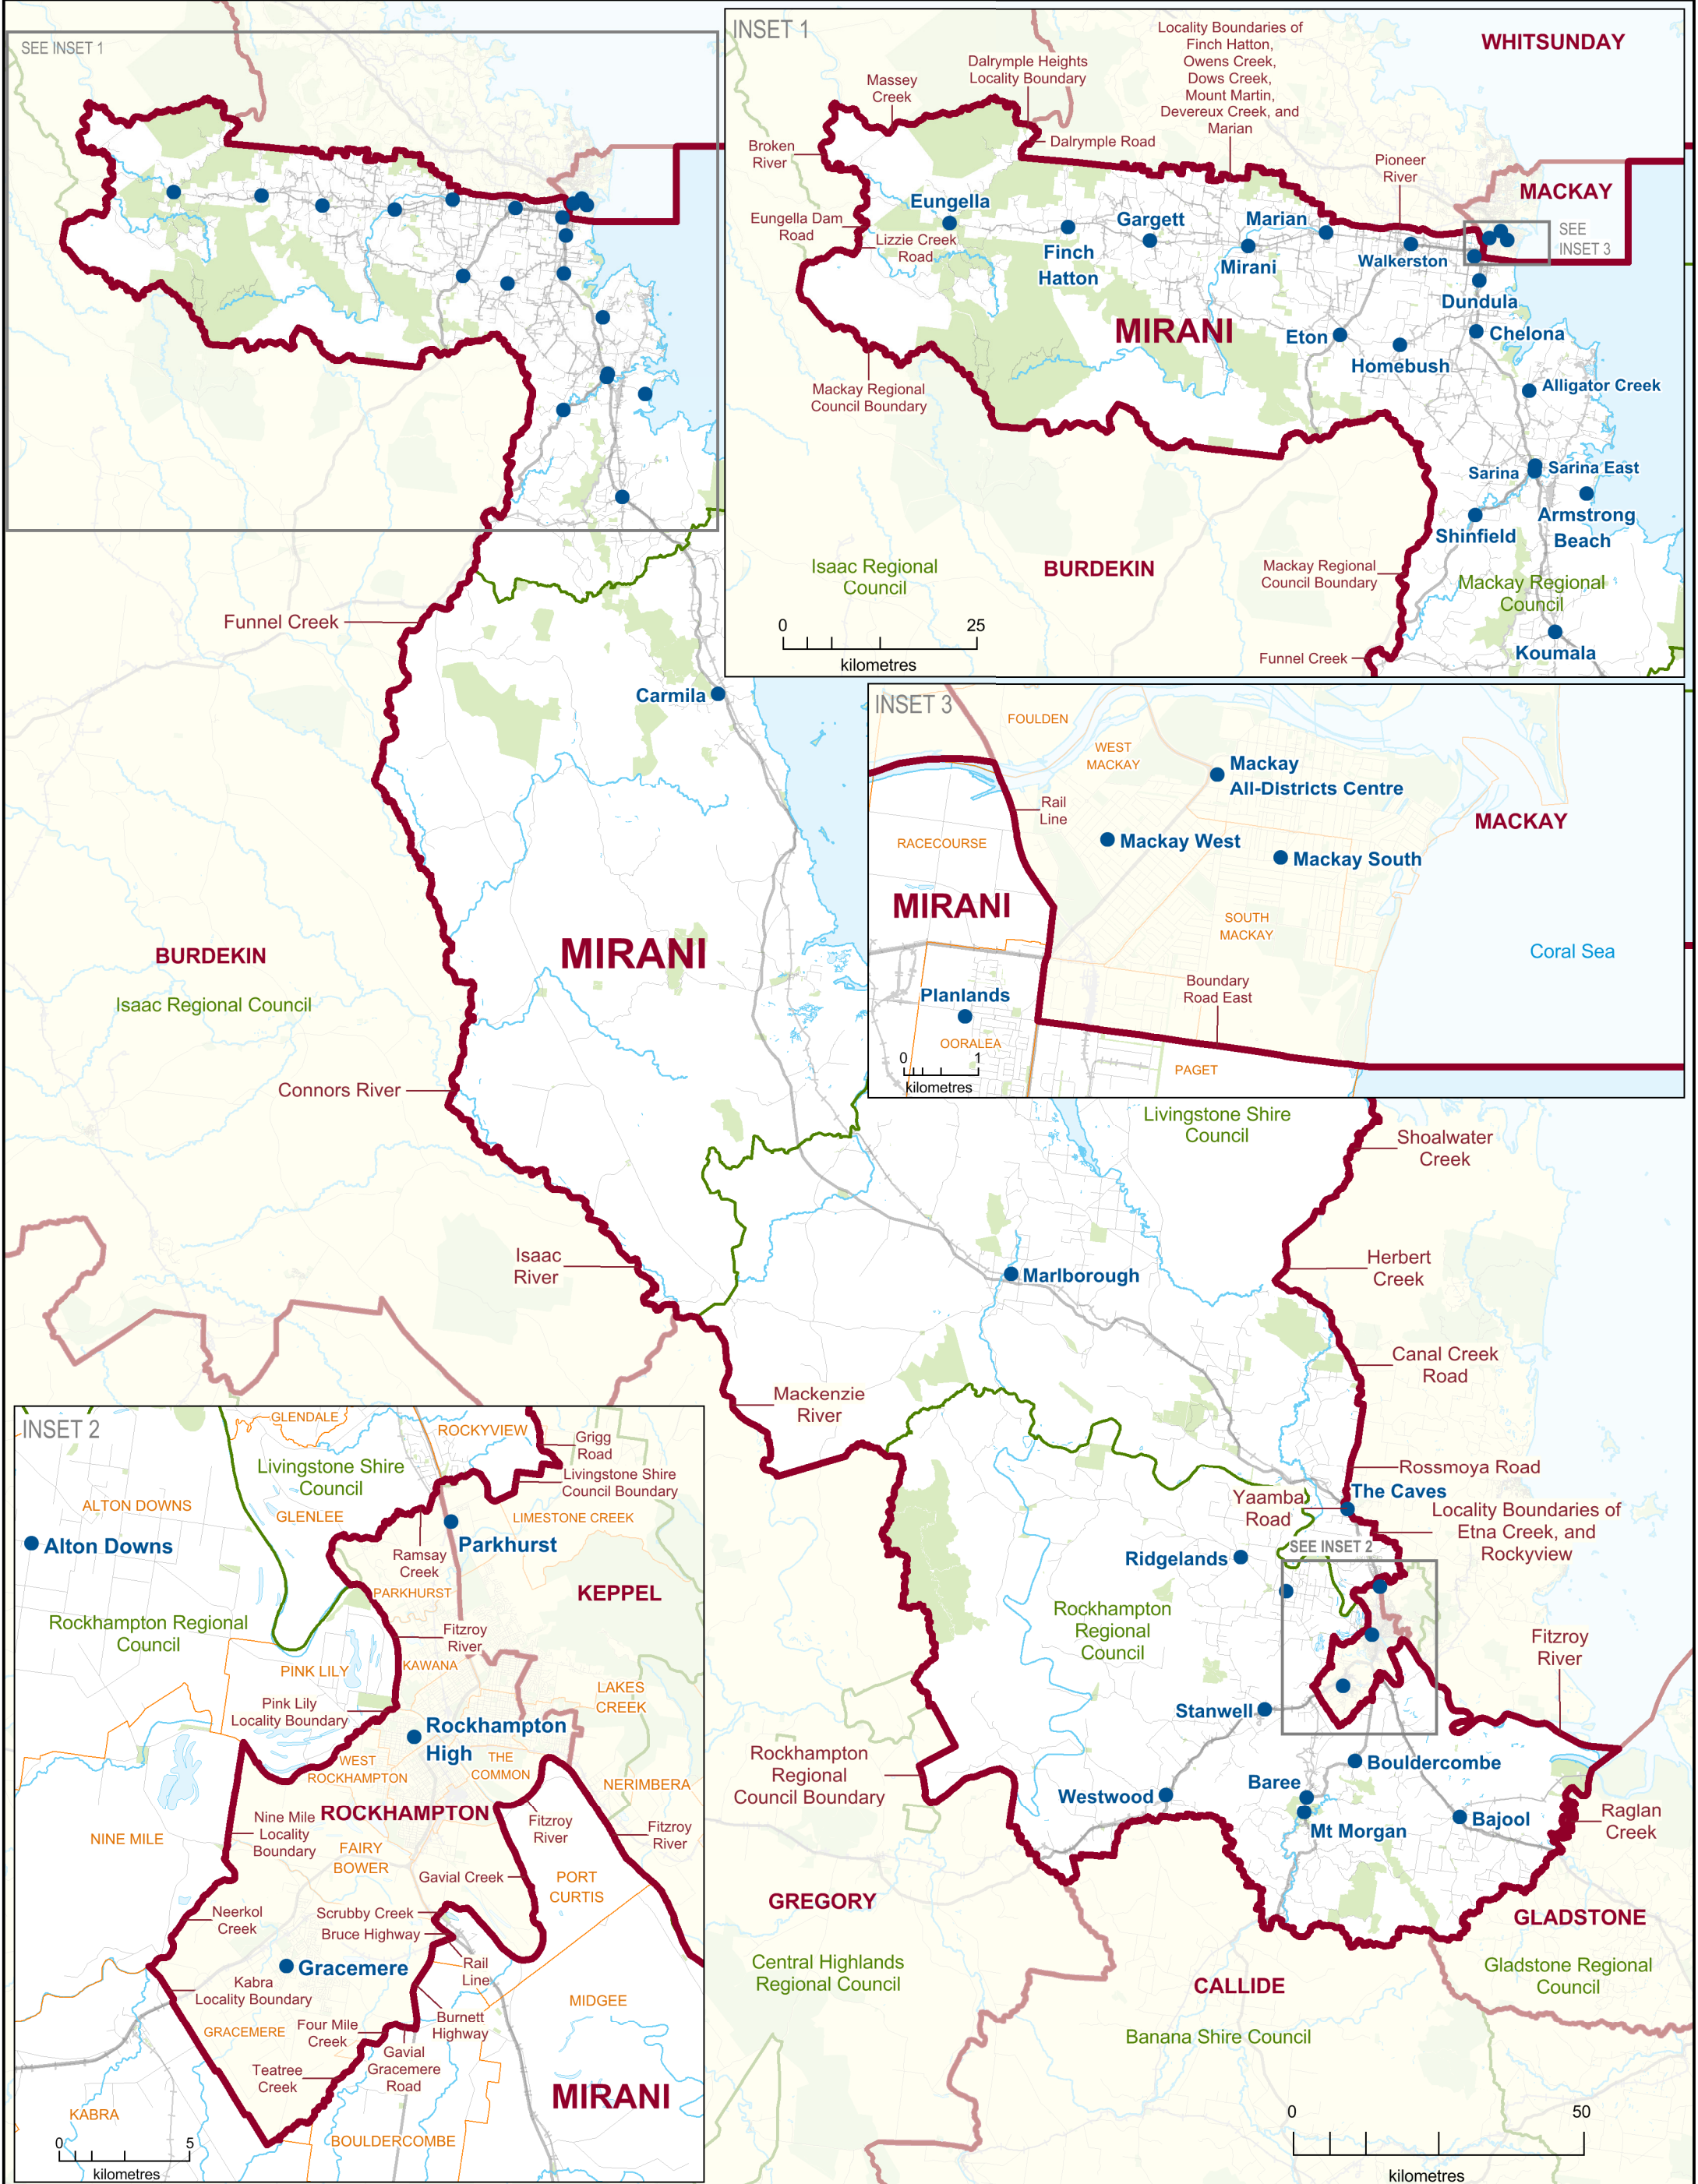

2017 QUEENSLAND STATE ELECTION
Polling Booth Locations
ELECTORAL DISTRICT OF
MIRANI
ELECTION DATE: 25 November 2017

- Polling Booth
- District Boundary
- Locality Boundary
- Road
- Watercourse / Waterbody
- Reserve / Park

DISCLAIMER
 This map has been produced by the ECQ as a guide only, to show electoral boundaries and polling booths.
 This product was created using datasets from various authoritative sources and has been provided 'As Is'. ECQ therefore does not accept liability for any expenses, losses, damages caused by use of this product.